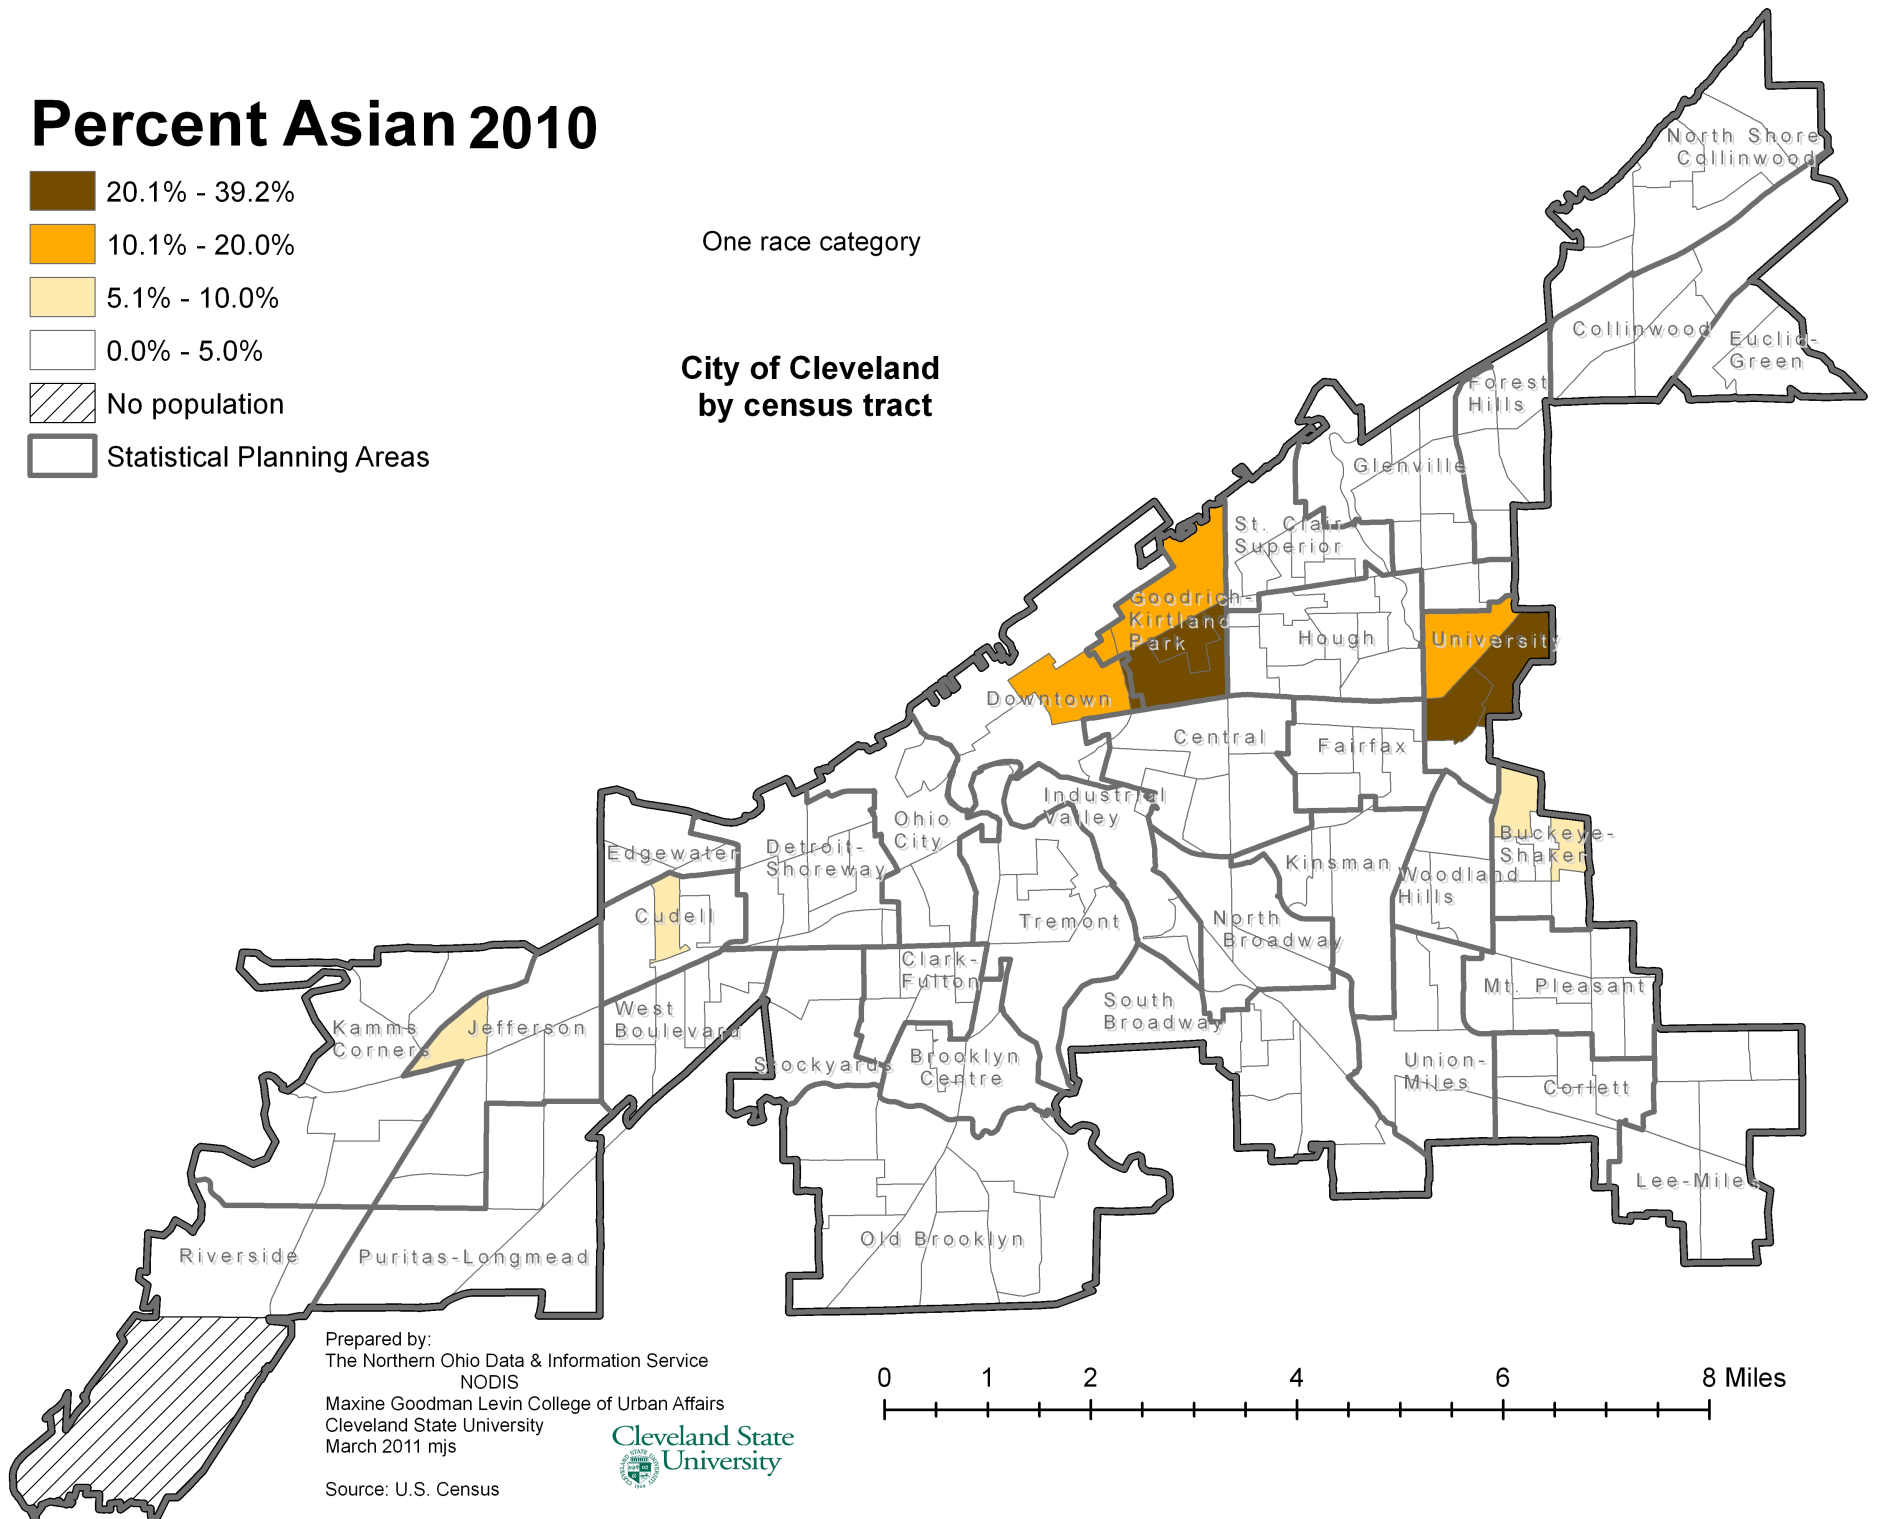

Percent Asian 2010

One race category

**City of Cleveland
by census tract**

Prepared by:
The Northern Ohio Data & Information Service
NODIS
Maxine Goodman Levin College of Urban Affairs
Cleveland State University
March 2011 mjs

Source: U.S. Census