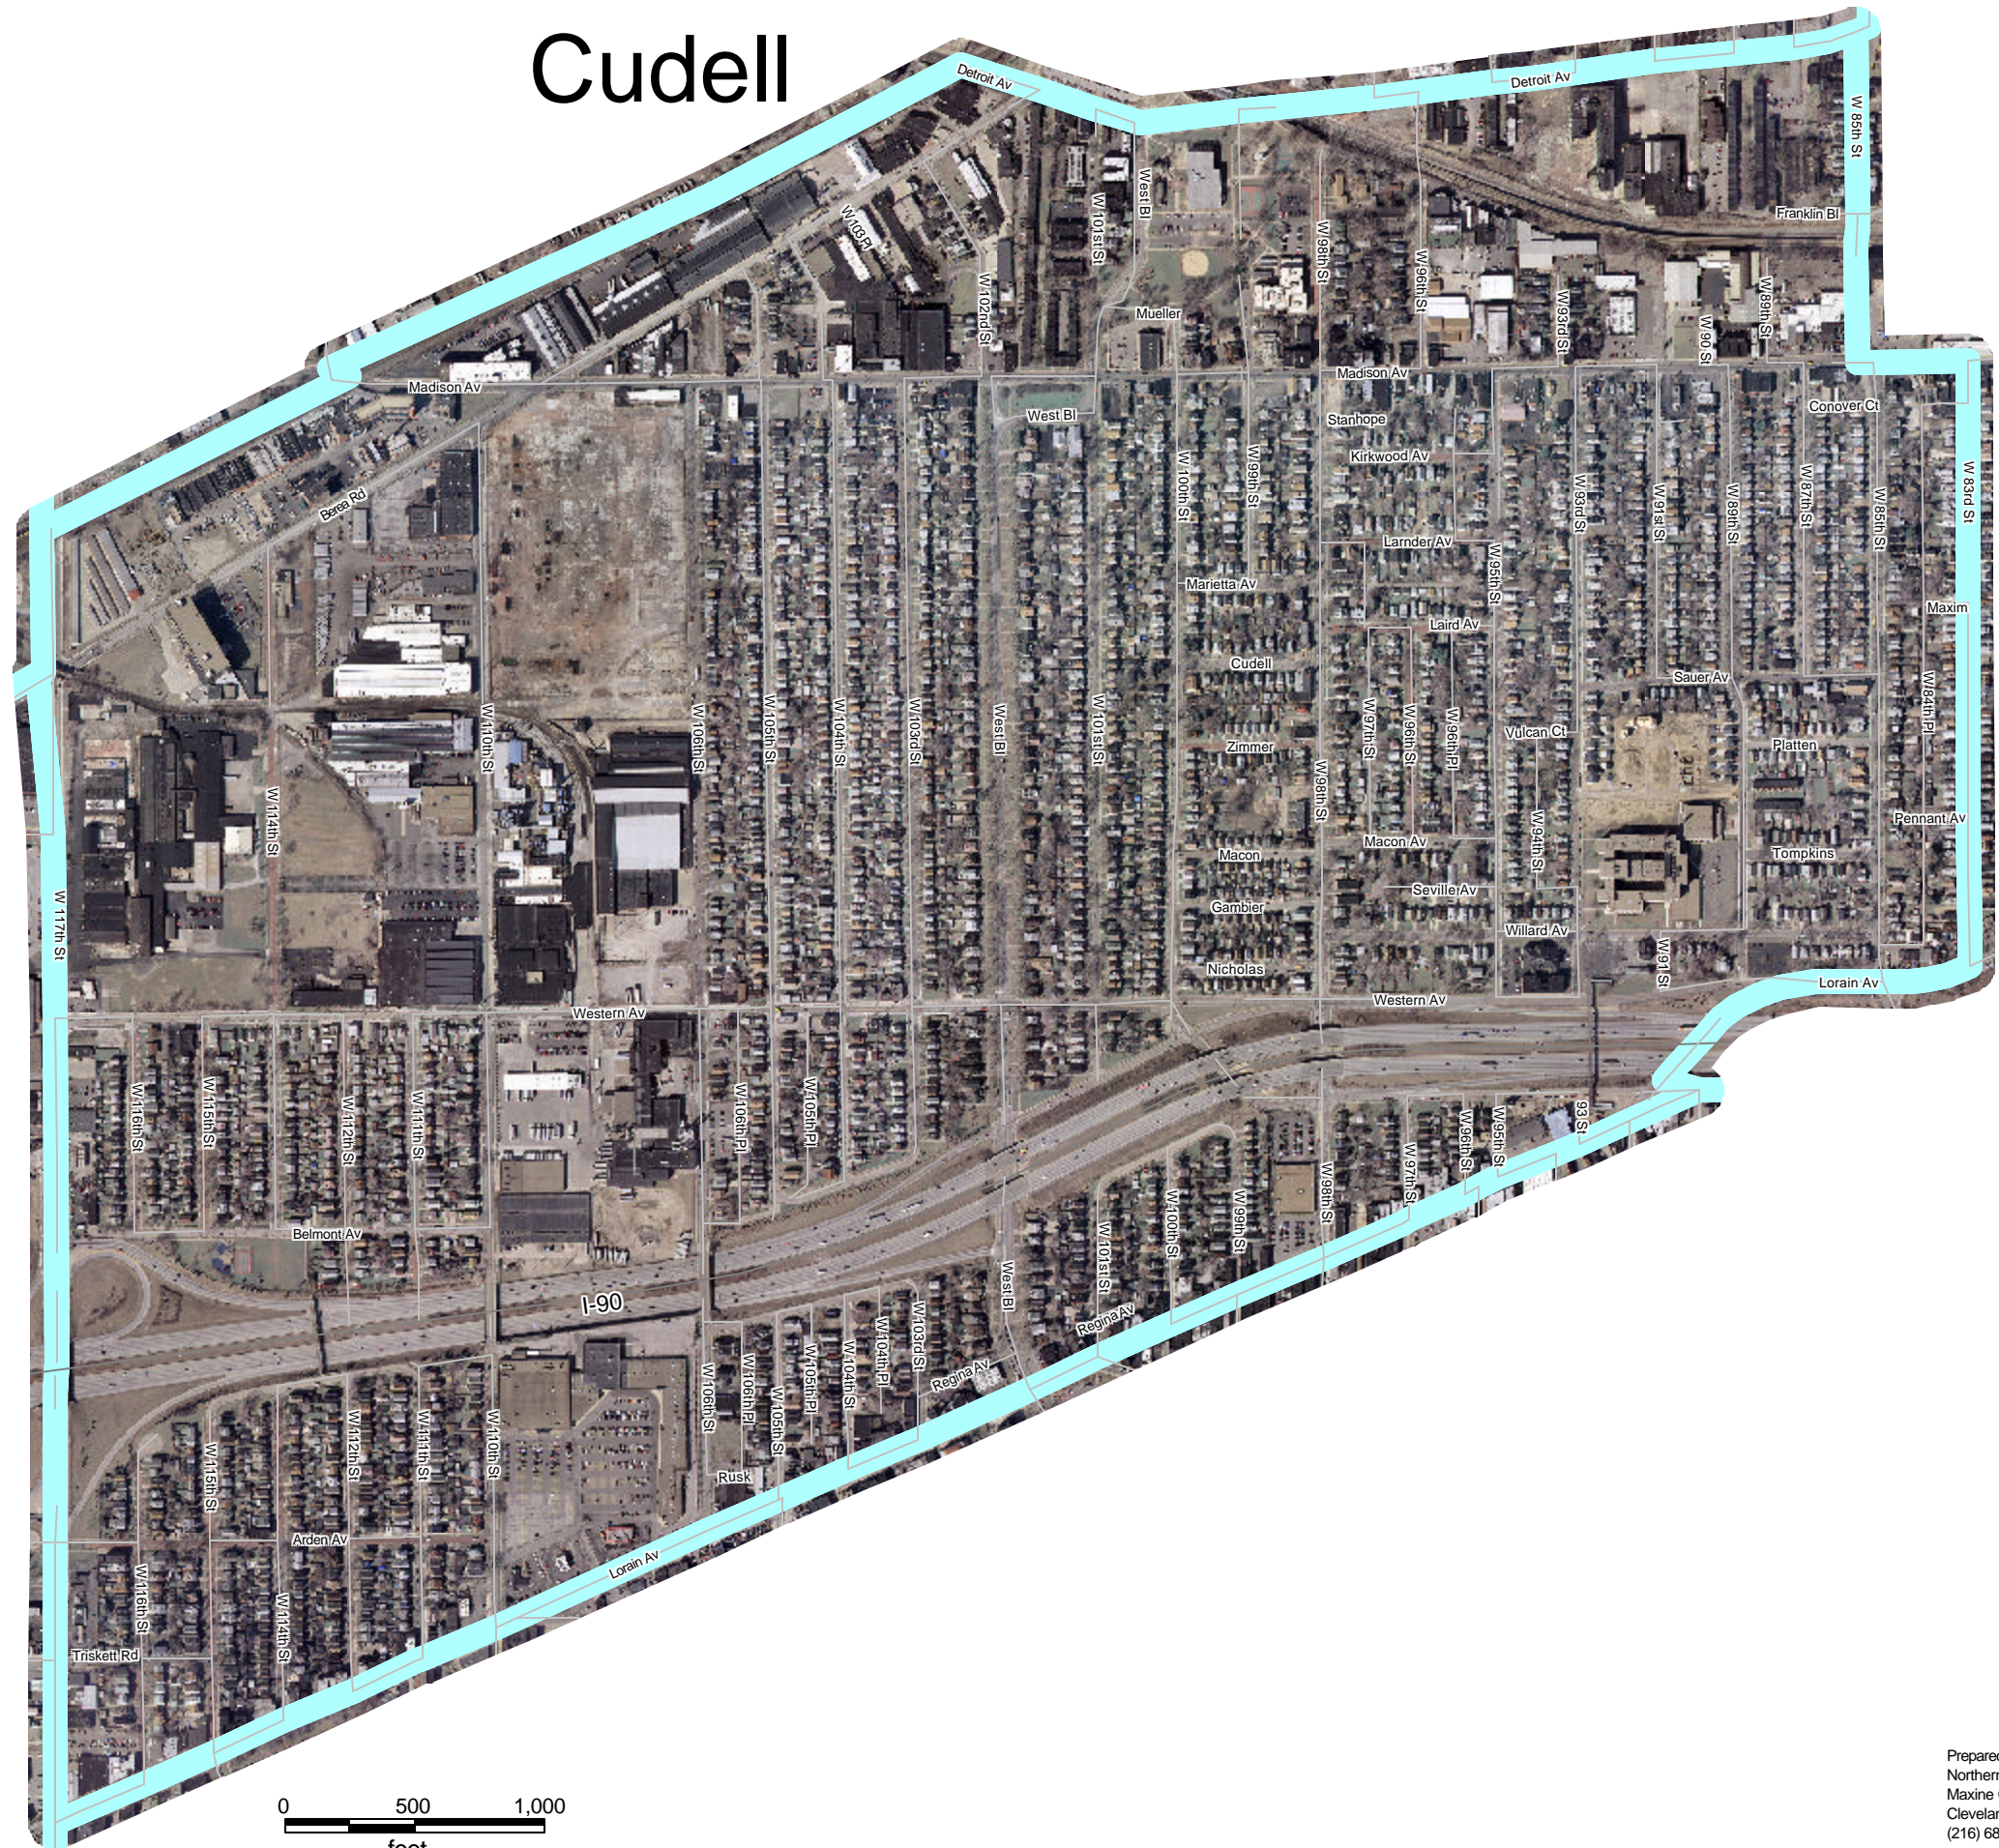

Cudell

Cudell

 Neighborhood (SPA)

Source:
Cleveland Planning Commission, 2002 (SPA-Neighborhood)
Cuyahoga County Engineer's Office, 2006 (Orthophoto)

Prepared by:
Northern Ohio Data & Information Service (NODIS)
Maxine Goodman Levin College of Urban Affairs
Cleveland State University
(216) 687-2210 <http://nodisnet1.urban.csuohio.edu>