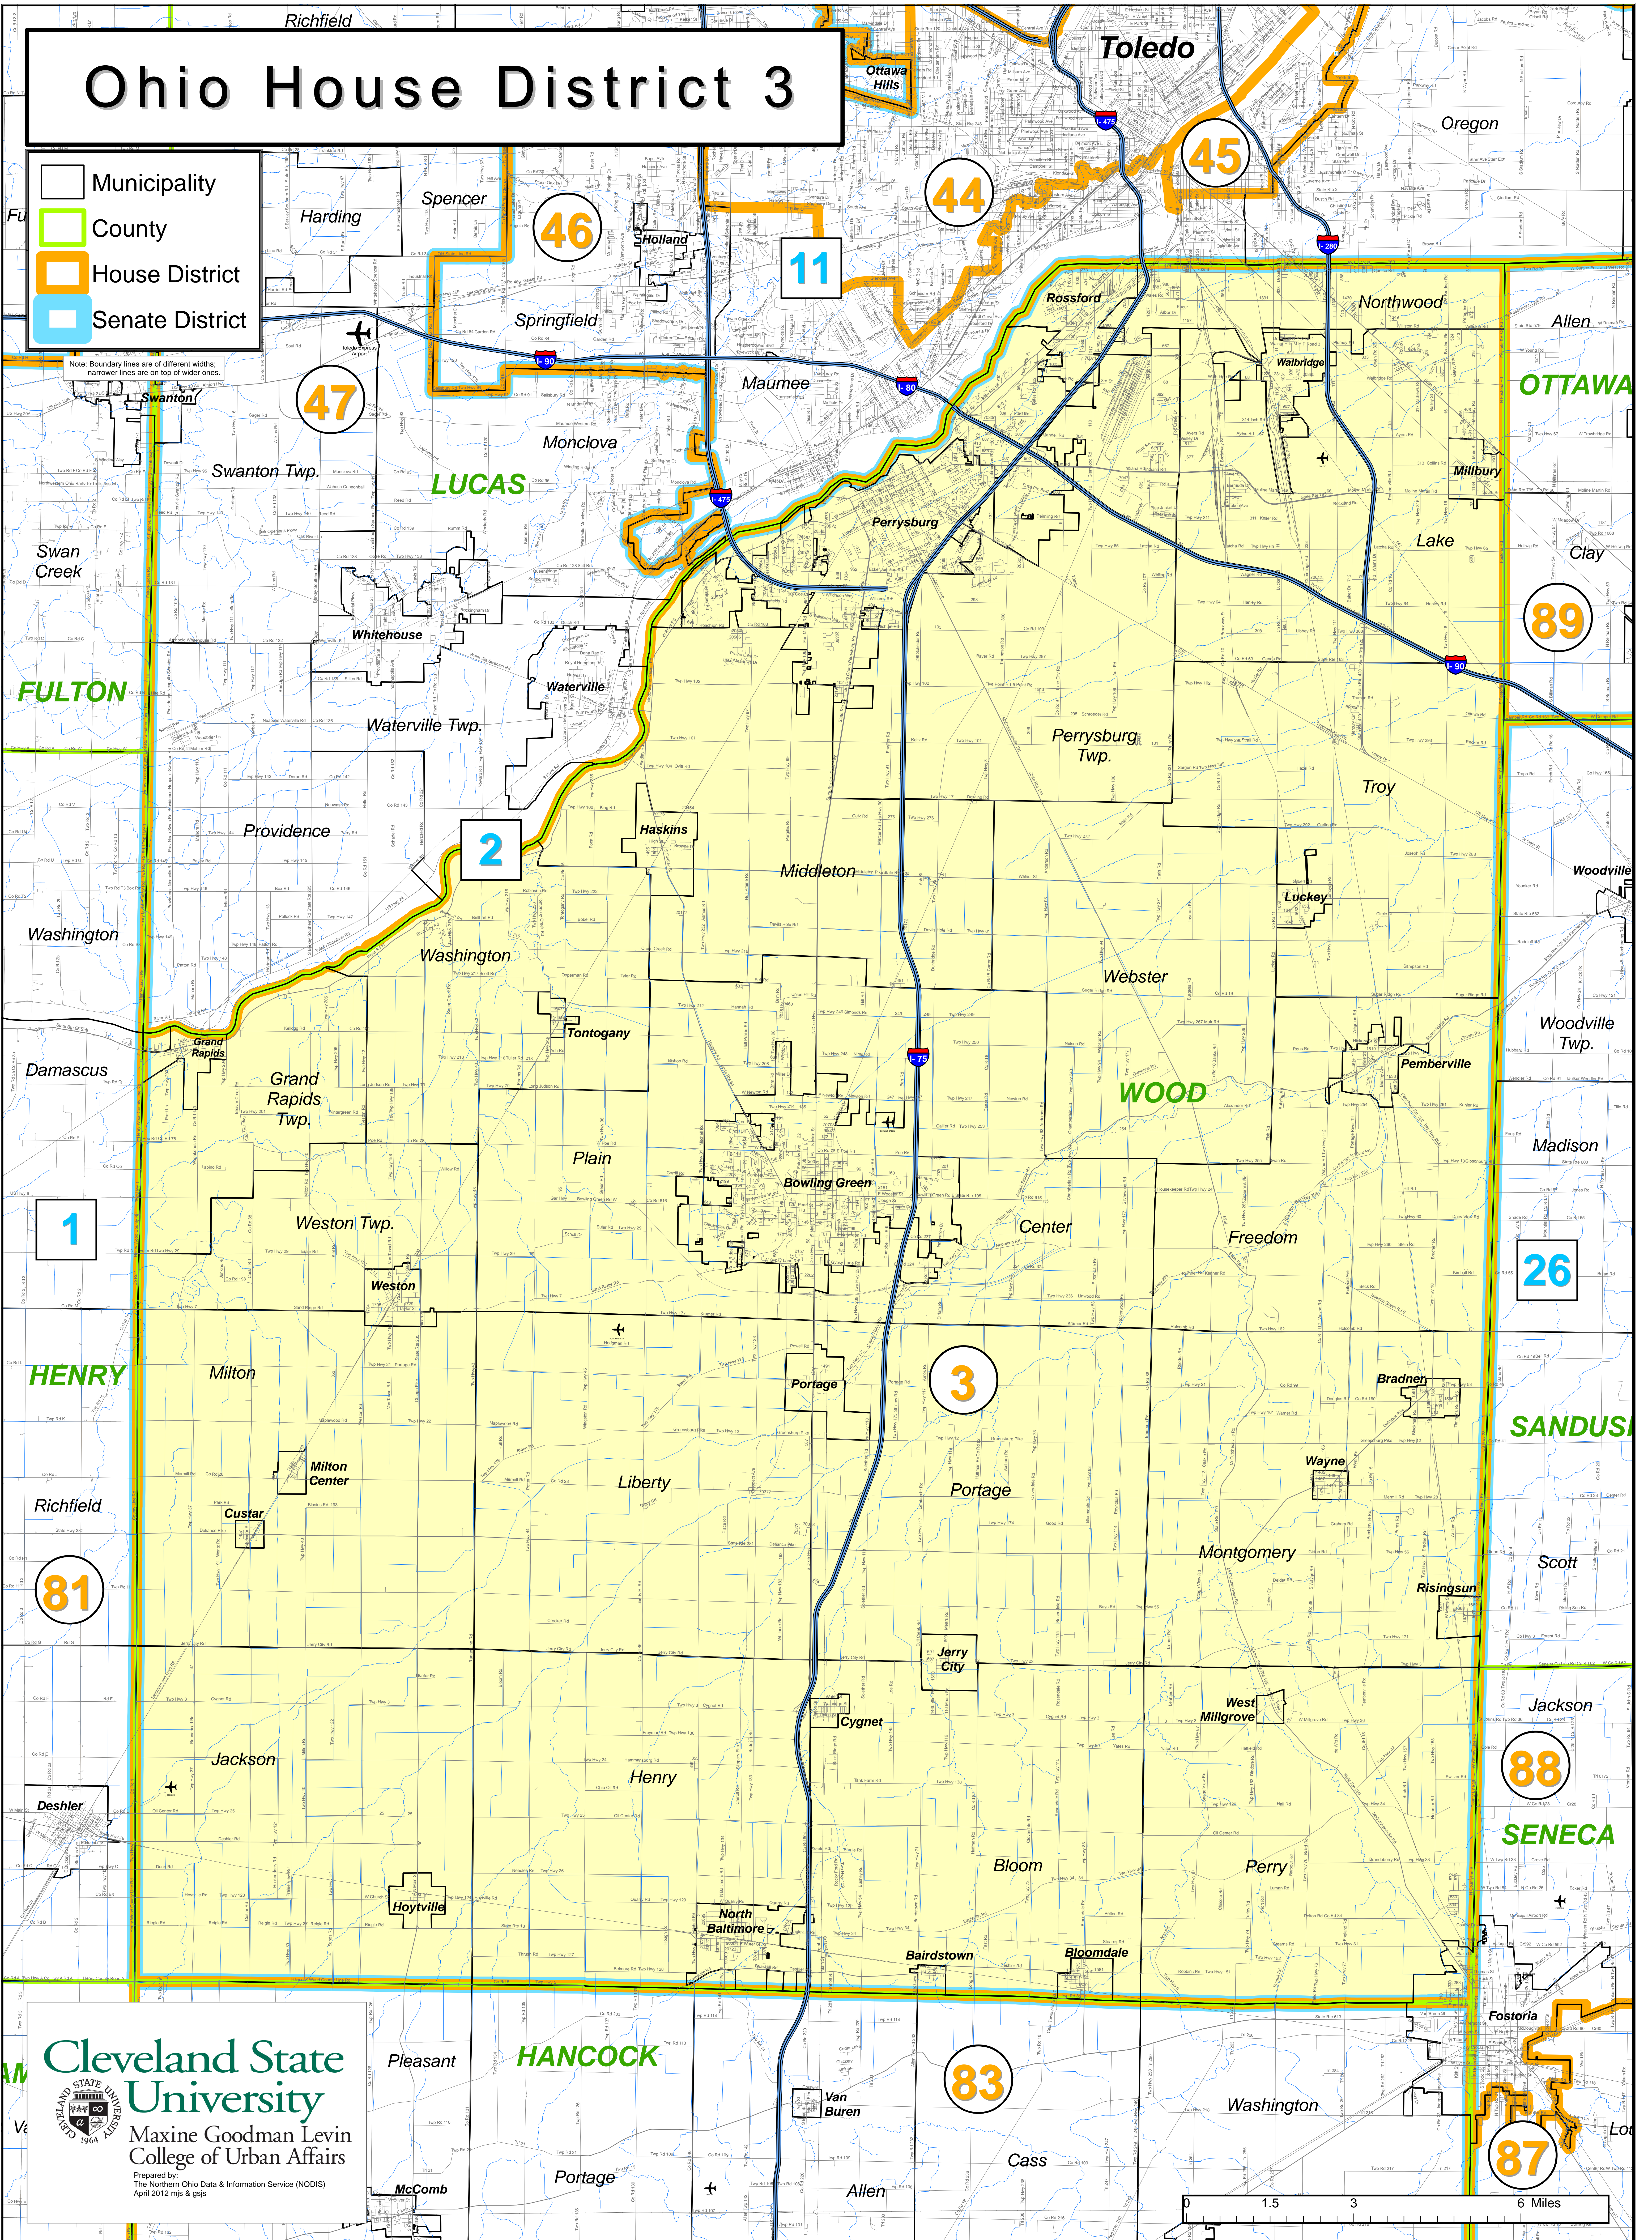

Ohio House District 3

Legend:

- Municipality (thin black line)
- County (thick green line)
- House District (thick orange line)
- Senate District (thick blue line)

Note: Boundary lines are of different widths; narrower lines are on top of wider ones.

Cleveland State University
Maxine Goodman Levin College of Urban Affairs
Prepared by:
The Northern Ohio Data & Information Service (NODIS)
April 2012 mjs & gjs