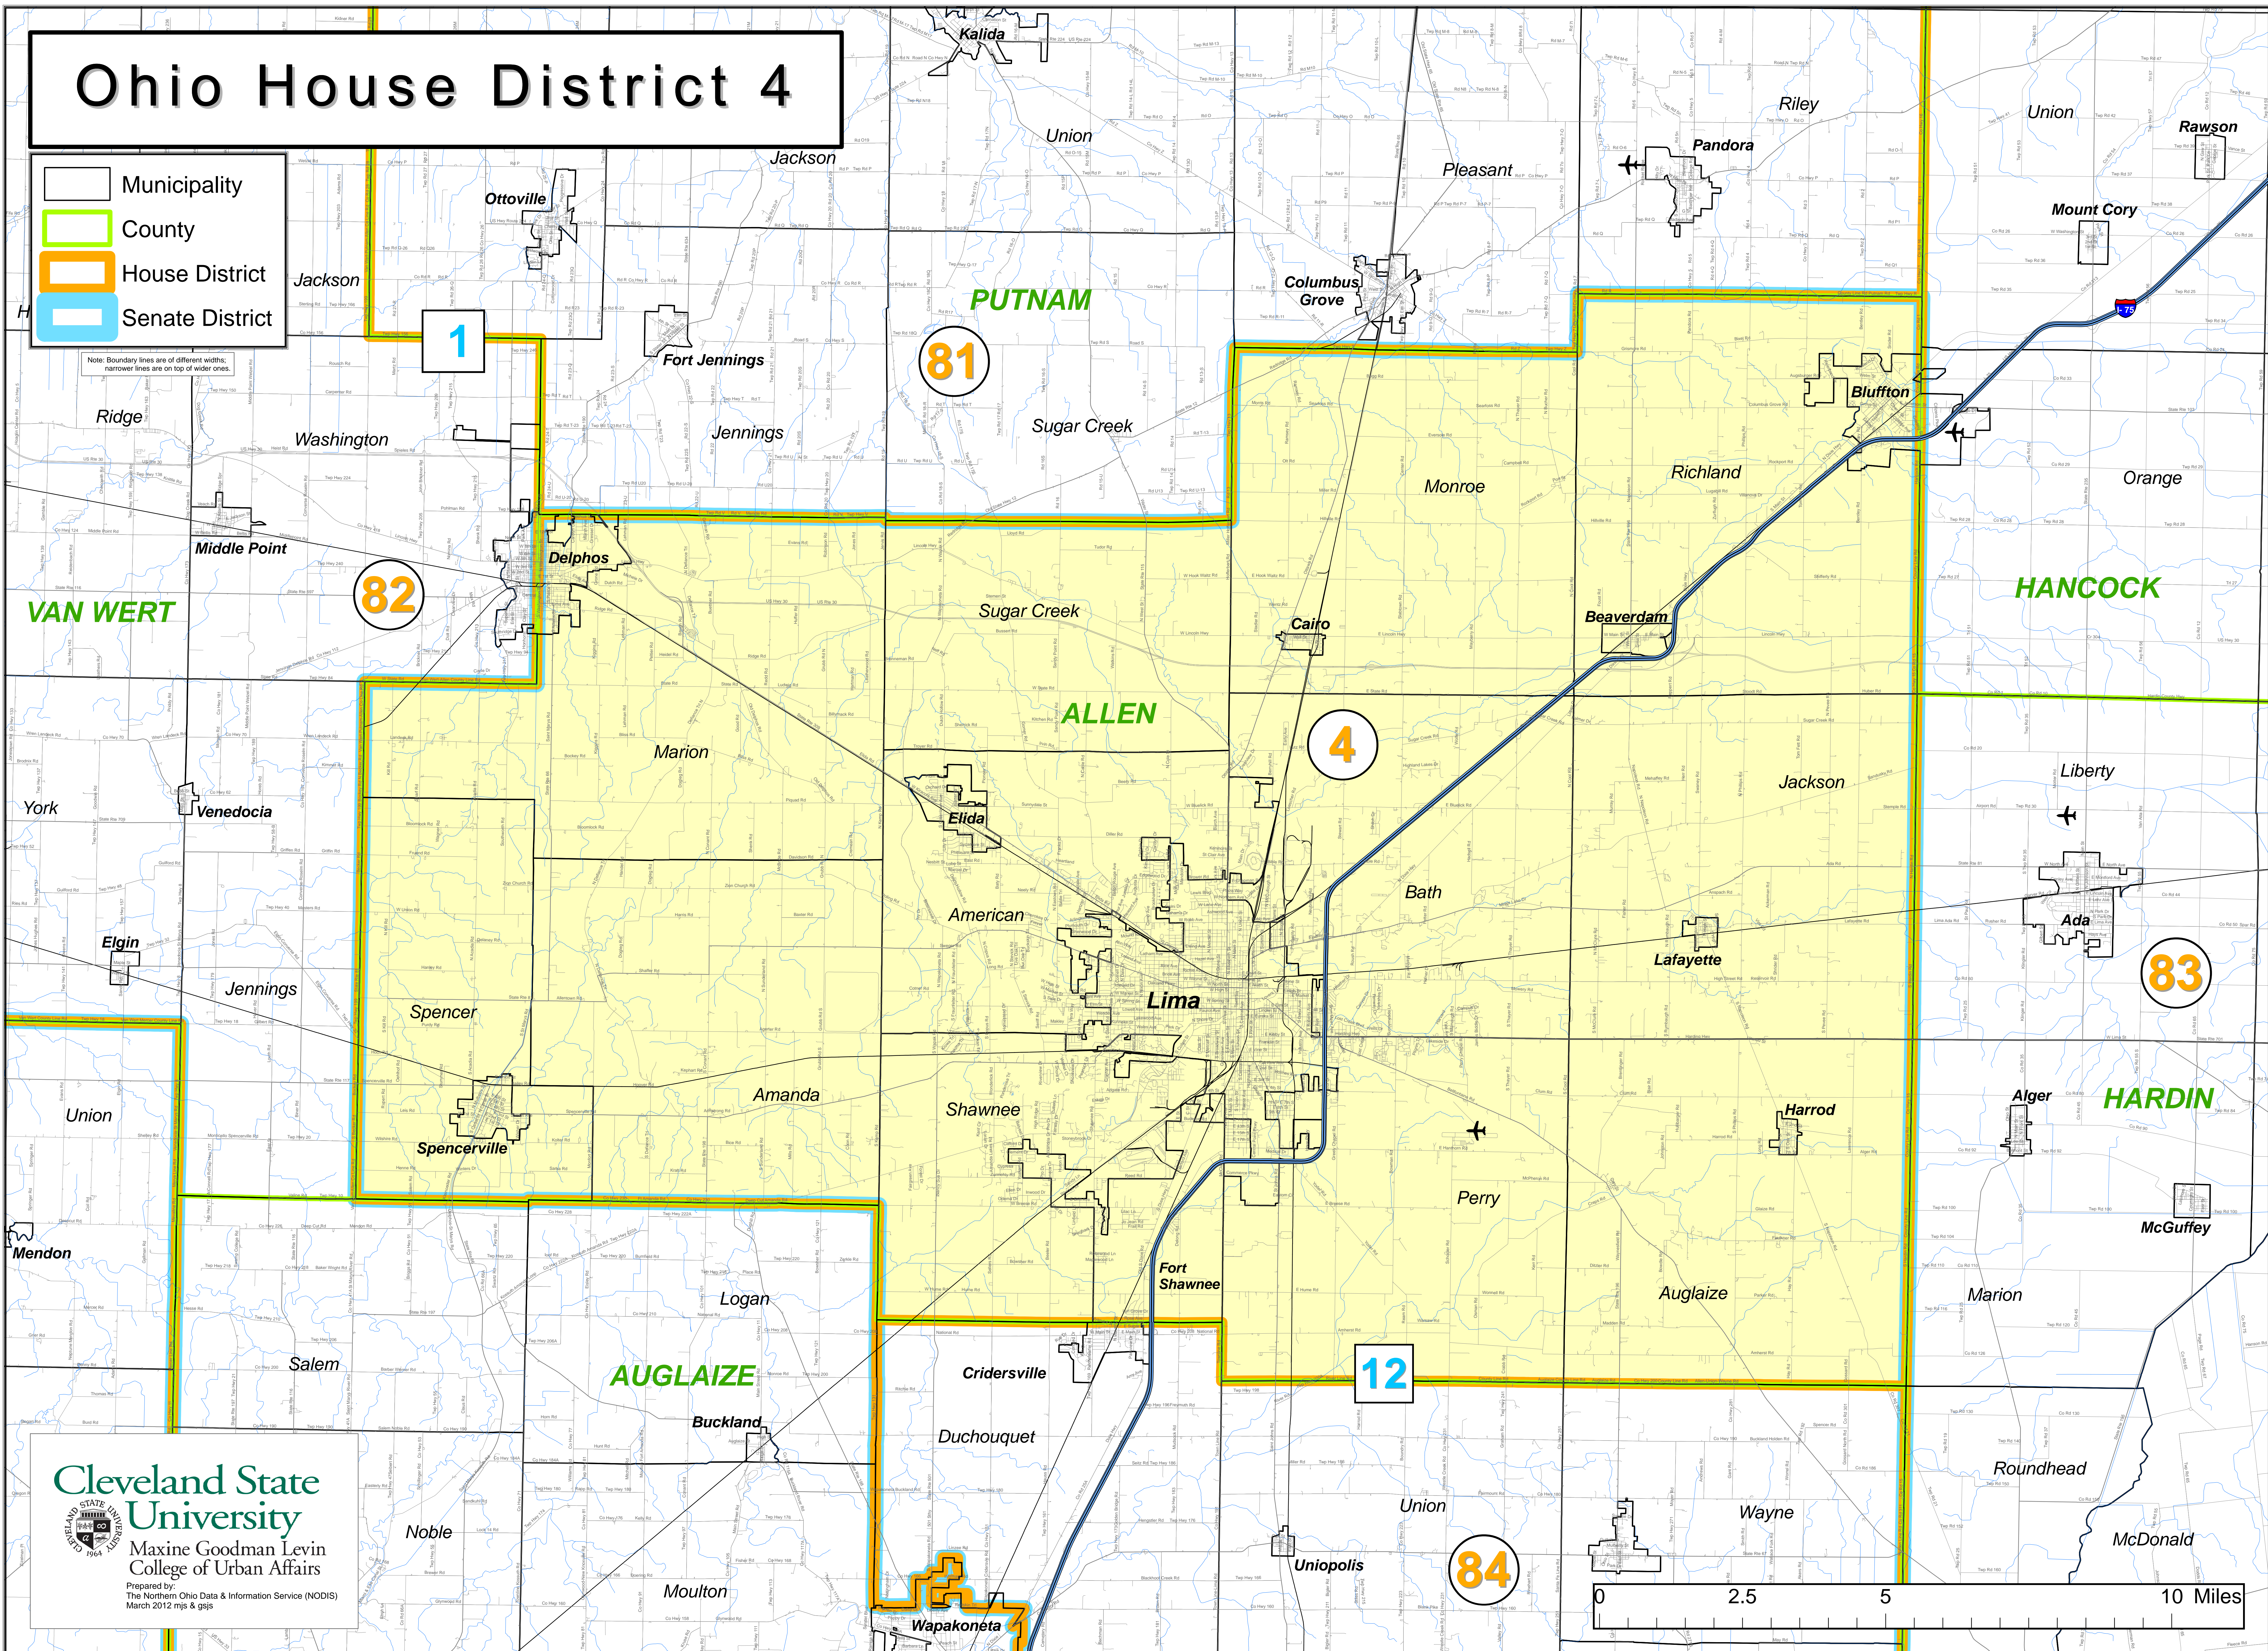

Ohio House District 4

- Municipality
- County
- House District
- Senate District

Cleveland State University
Maxine Goodman Levin
College of Urban Affairs