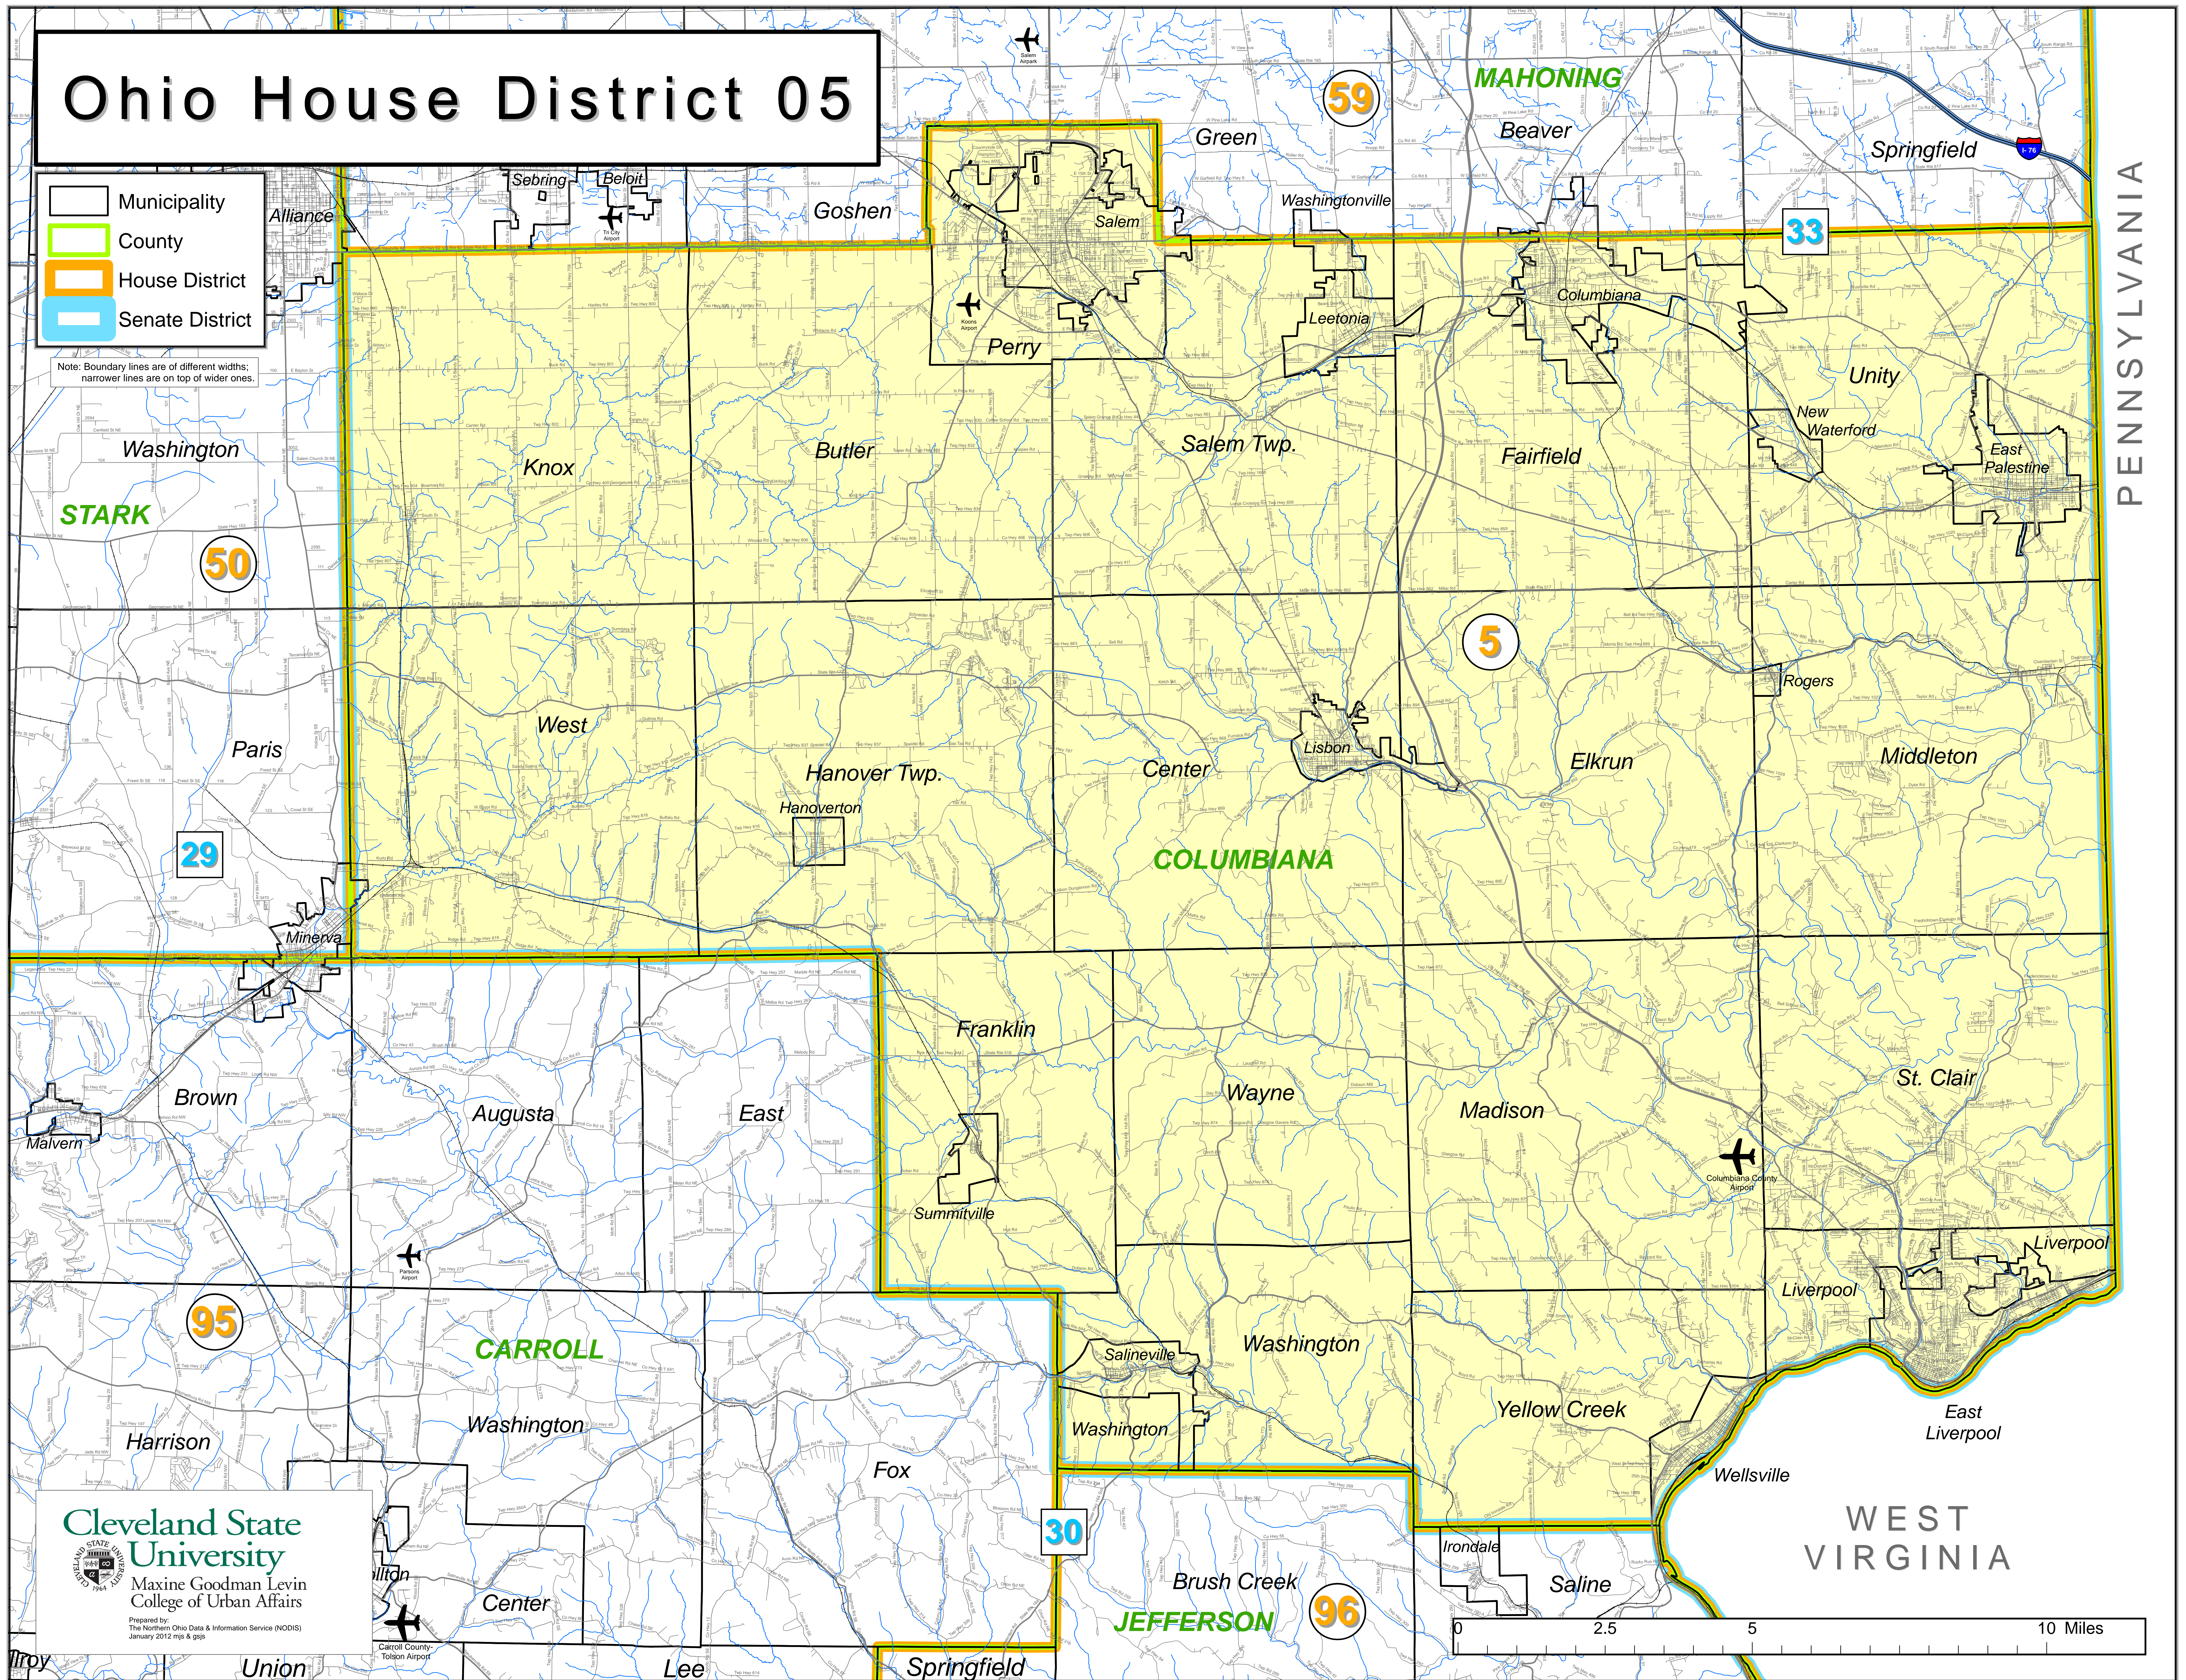

Ohio House District 05

- Municipality
- County
- House District
- Senate District

PENNSYLVANIA

WEST VIRGINIA

Cleveland State University
Maxine Goodman Levin College of Urban Affairs
Prepared by:
The Northern Ohio Data & Information Service (NODIS)
January 2012 eps & gisp