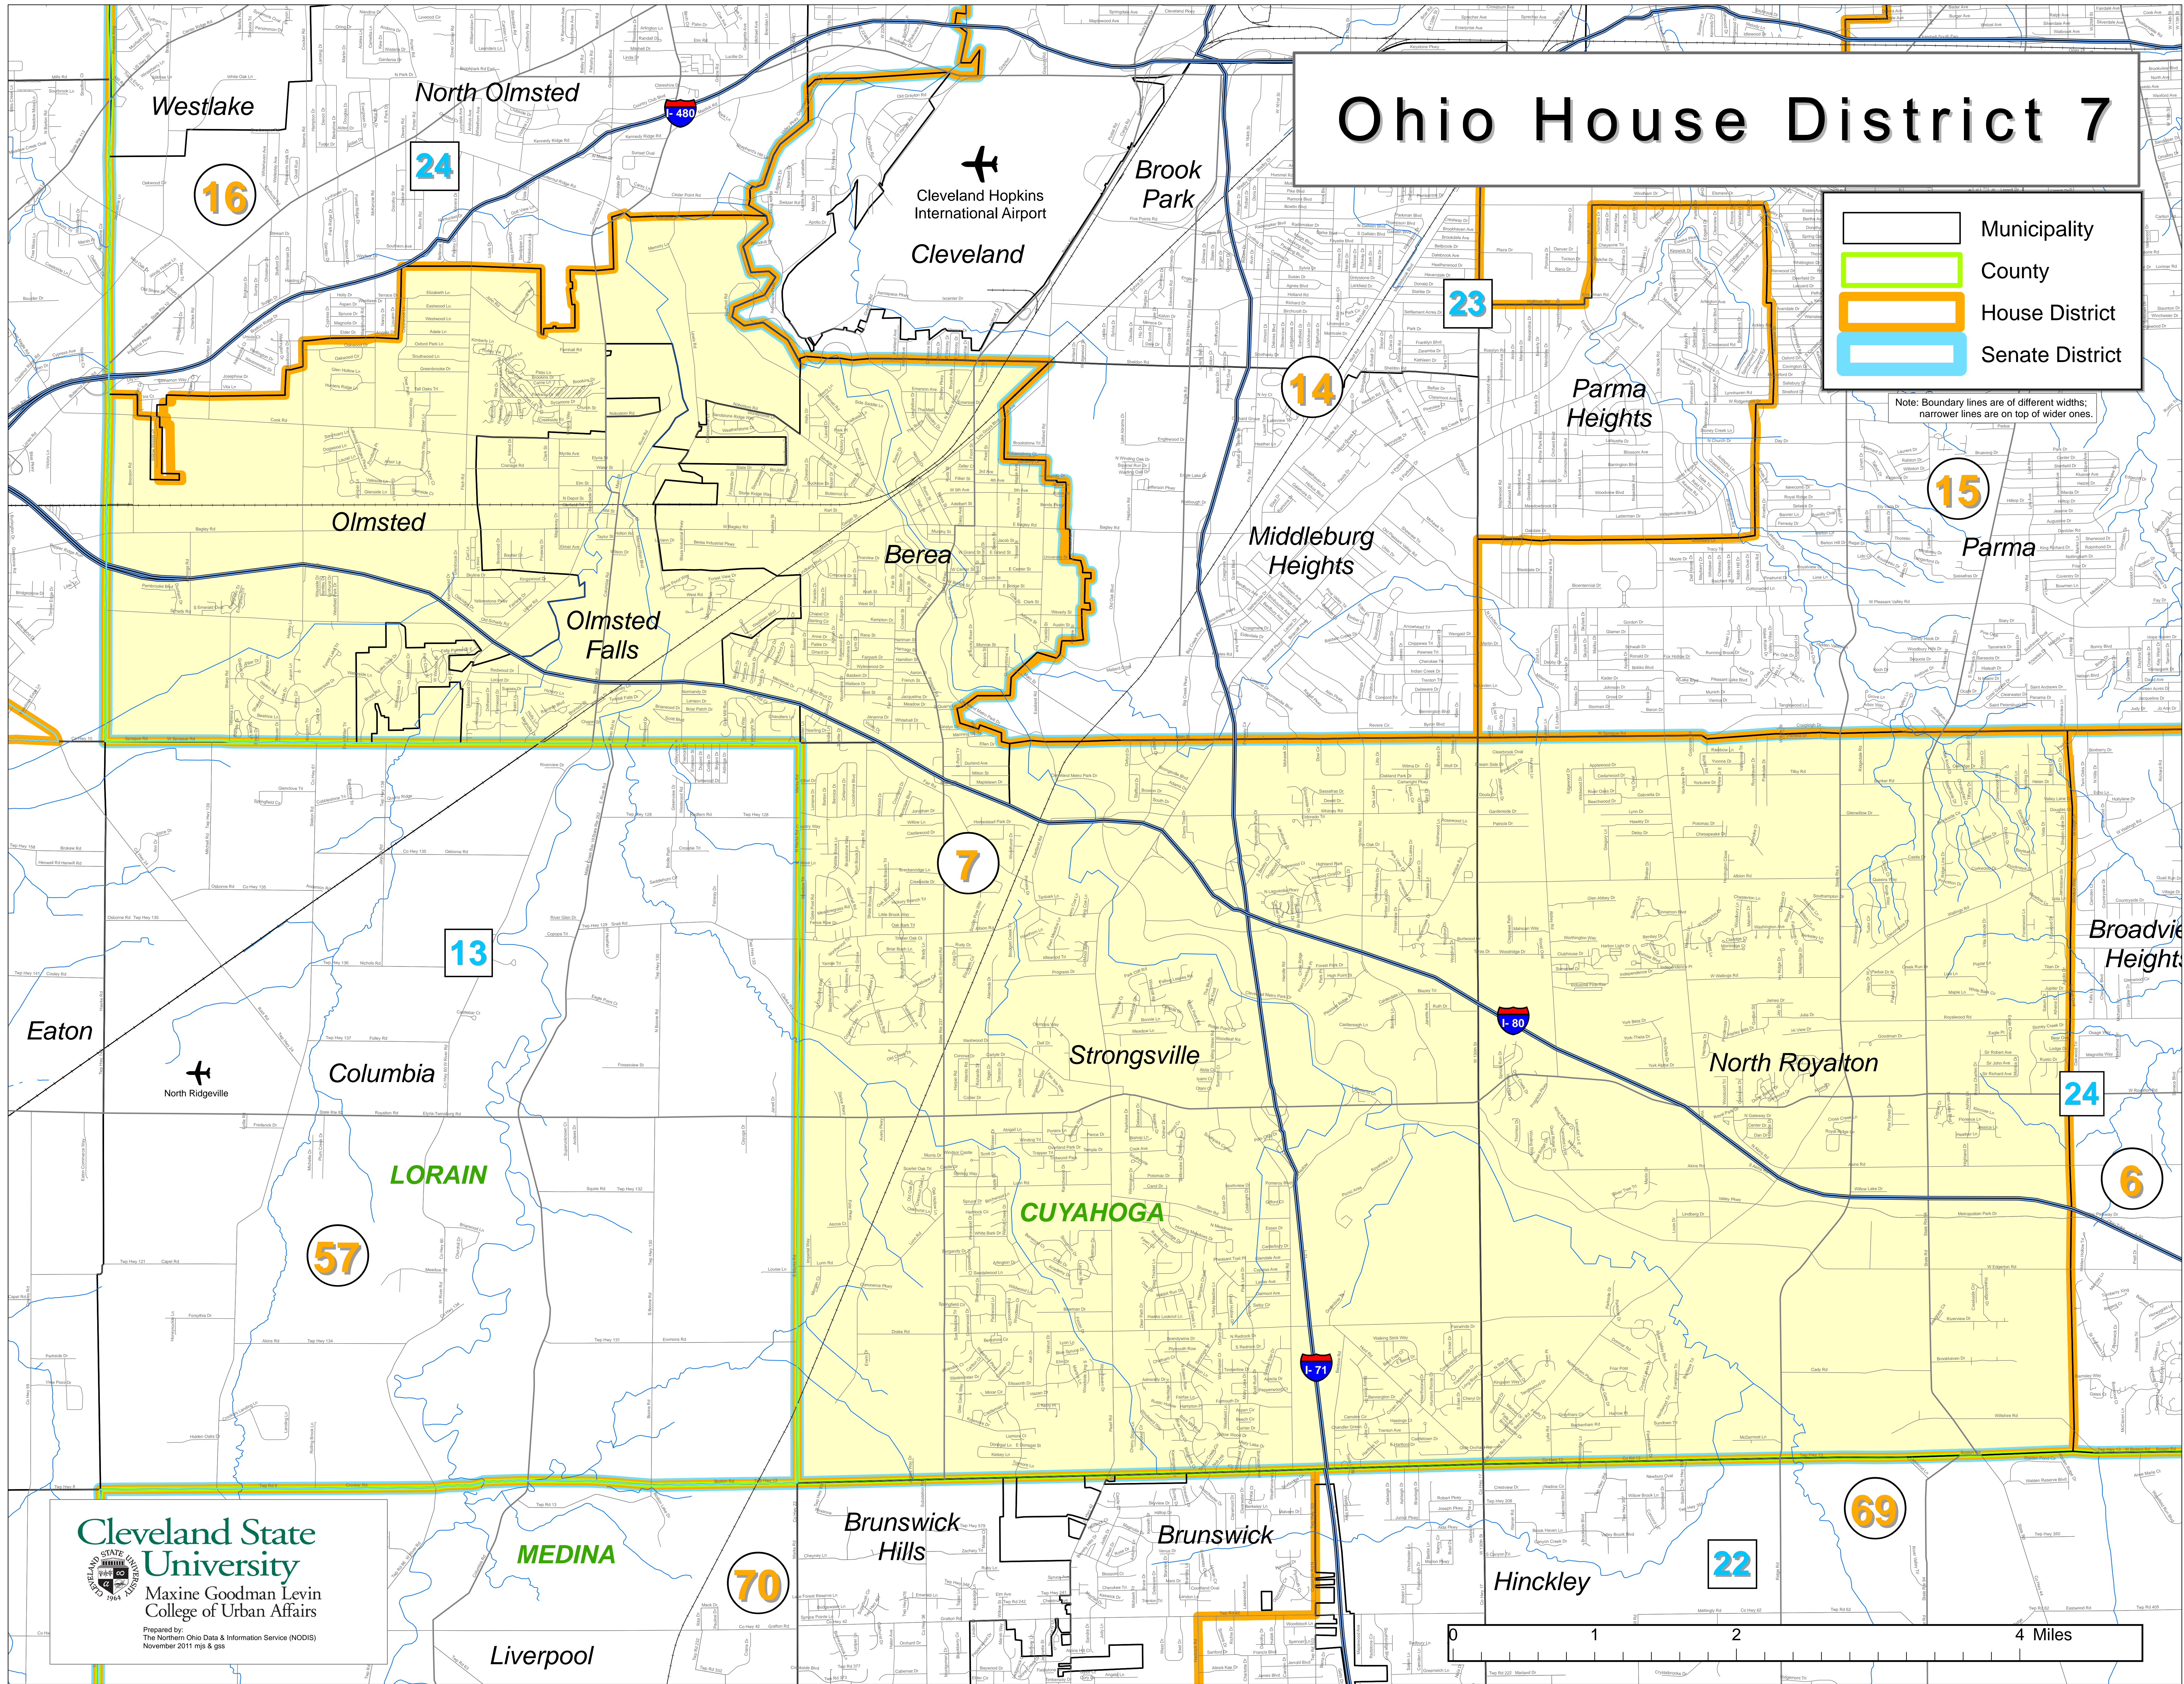

Ohio House District 7

Legend:

- Municipality
- County
- House District
- Senate District

Note: Boundary lines are of different widths; narrower lines are on top of wider ones.

Cleveland State University
Maxine Goodman Levin College of Urban Affairs
Prepared by:
The Northern Ohio Data & Information Service (NODIS)
November 2011 mps & gis