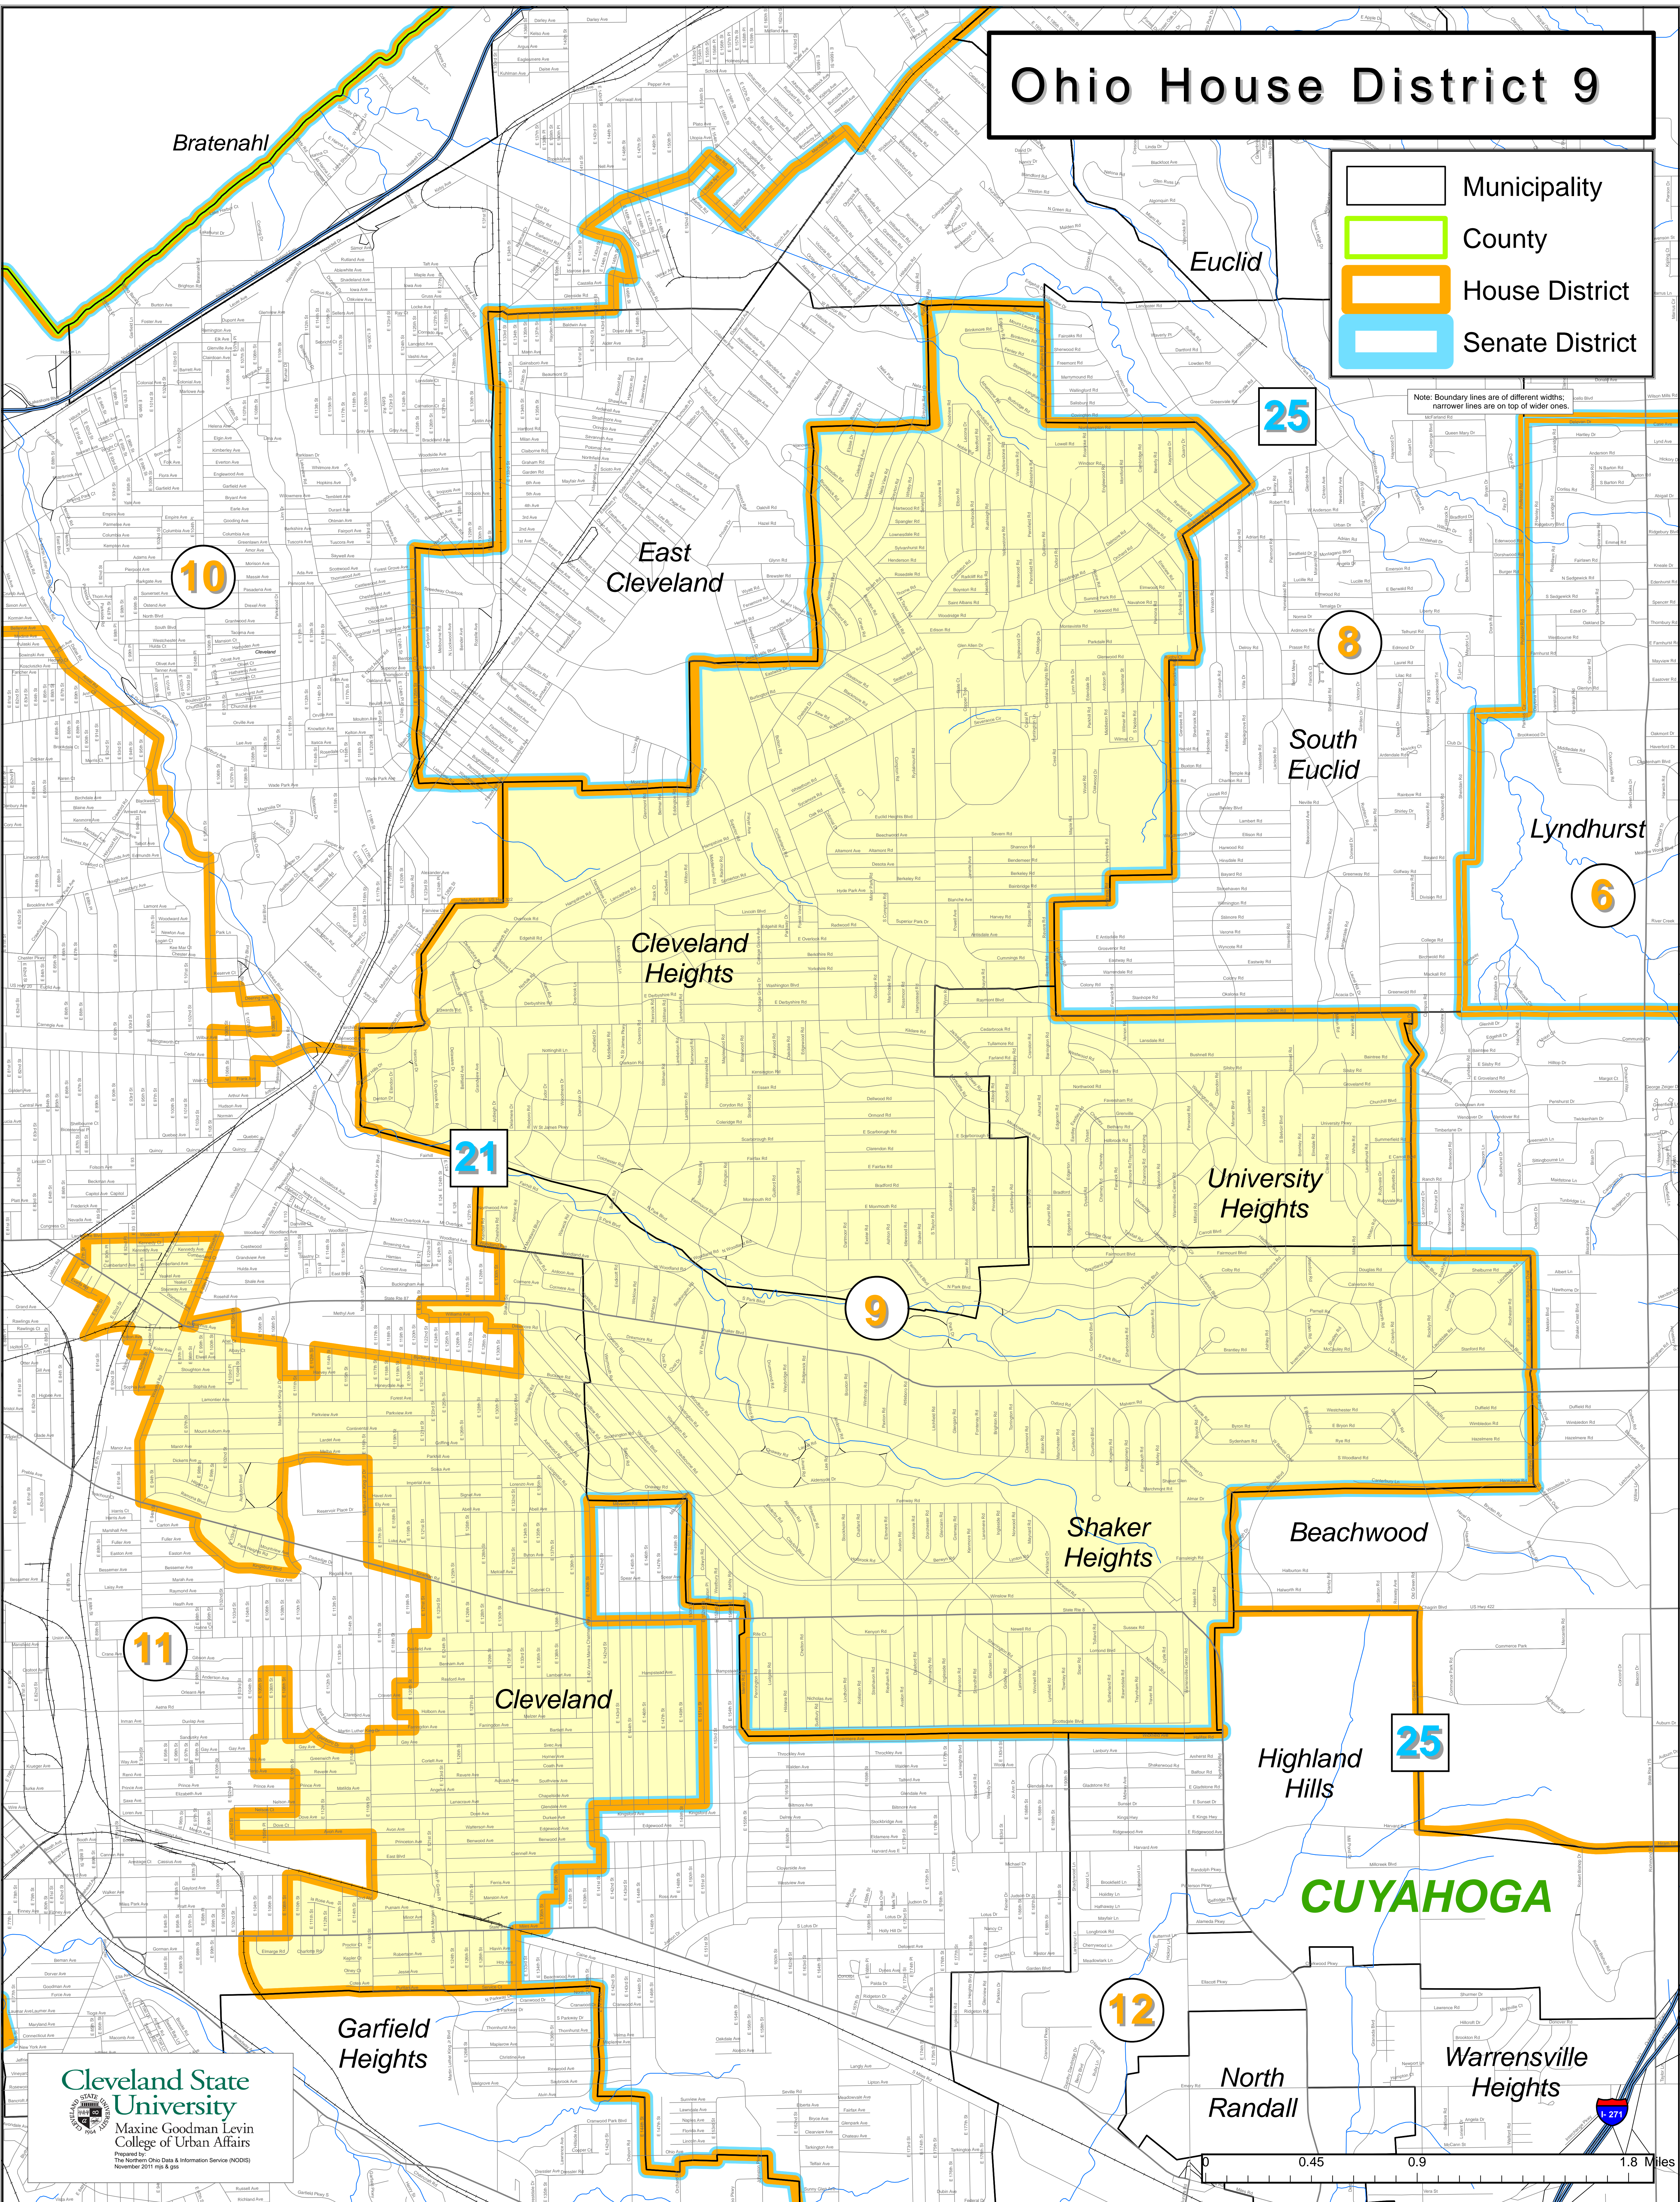

Ohio House District 9

- Municipality
- County
- House District
- Senate District

Cleveland State University
Maxine Goodman Levin
College of Urban Affairs
Prepared by:
The Northern Ohio Data & Information Service (NODIS)
November 2017 map & app