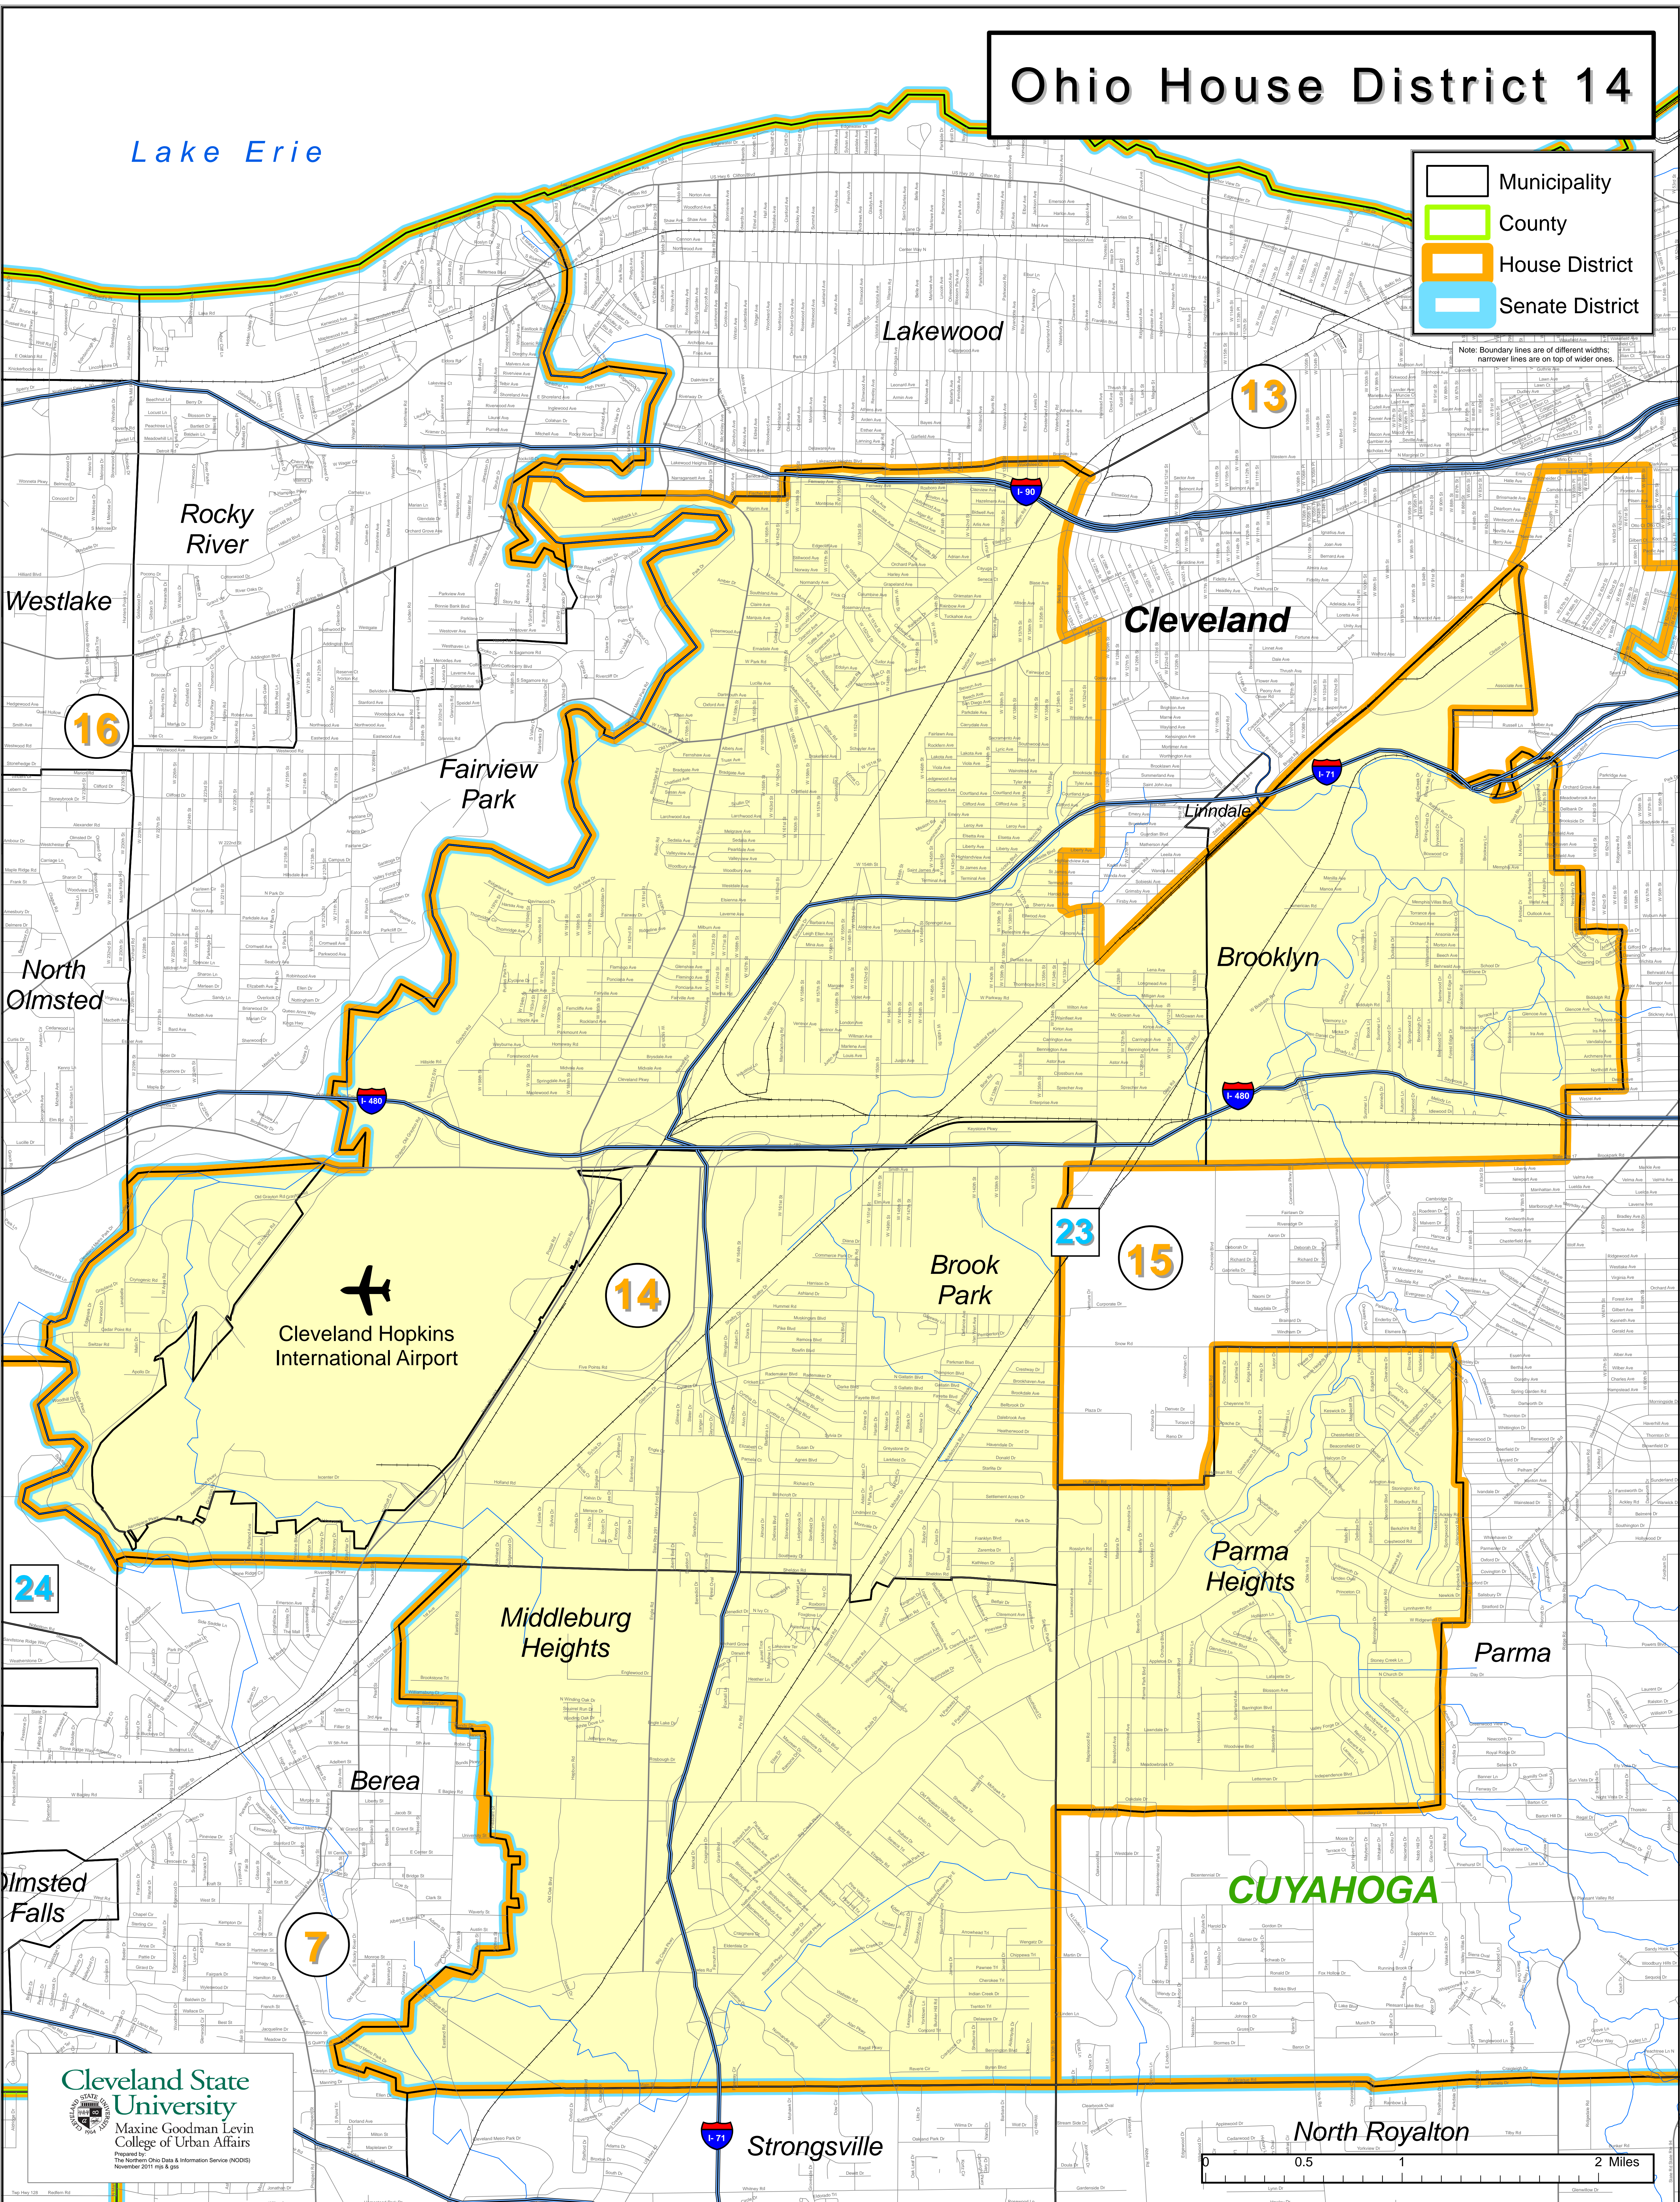

Ohio House District 14

Lake Erie

Legend:

- Municipality (black outline)
- County (green outline)
- House District (orange outline)
- Senate District (blue outline)

Note: Boundary lines are of different widths; narrower lines are on top of wider ones.

Cleveland State University
Maxine Goodman Levin
College of Urban Affairs
Prepared by:
The Northern Ohio Data & Information Service (NODIS)
November 2011 map & app