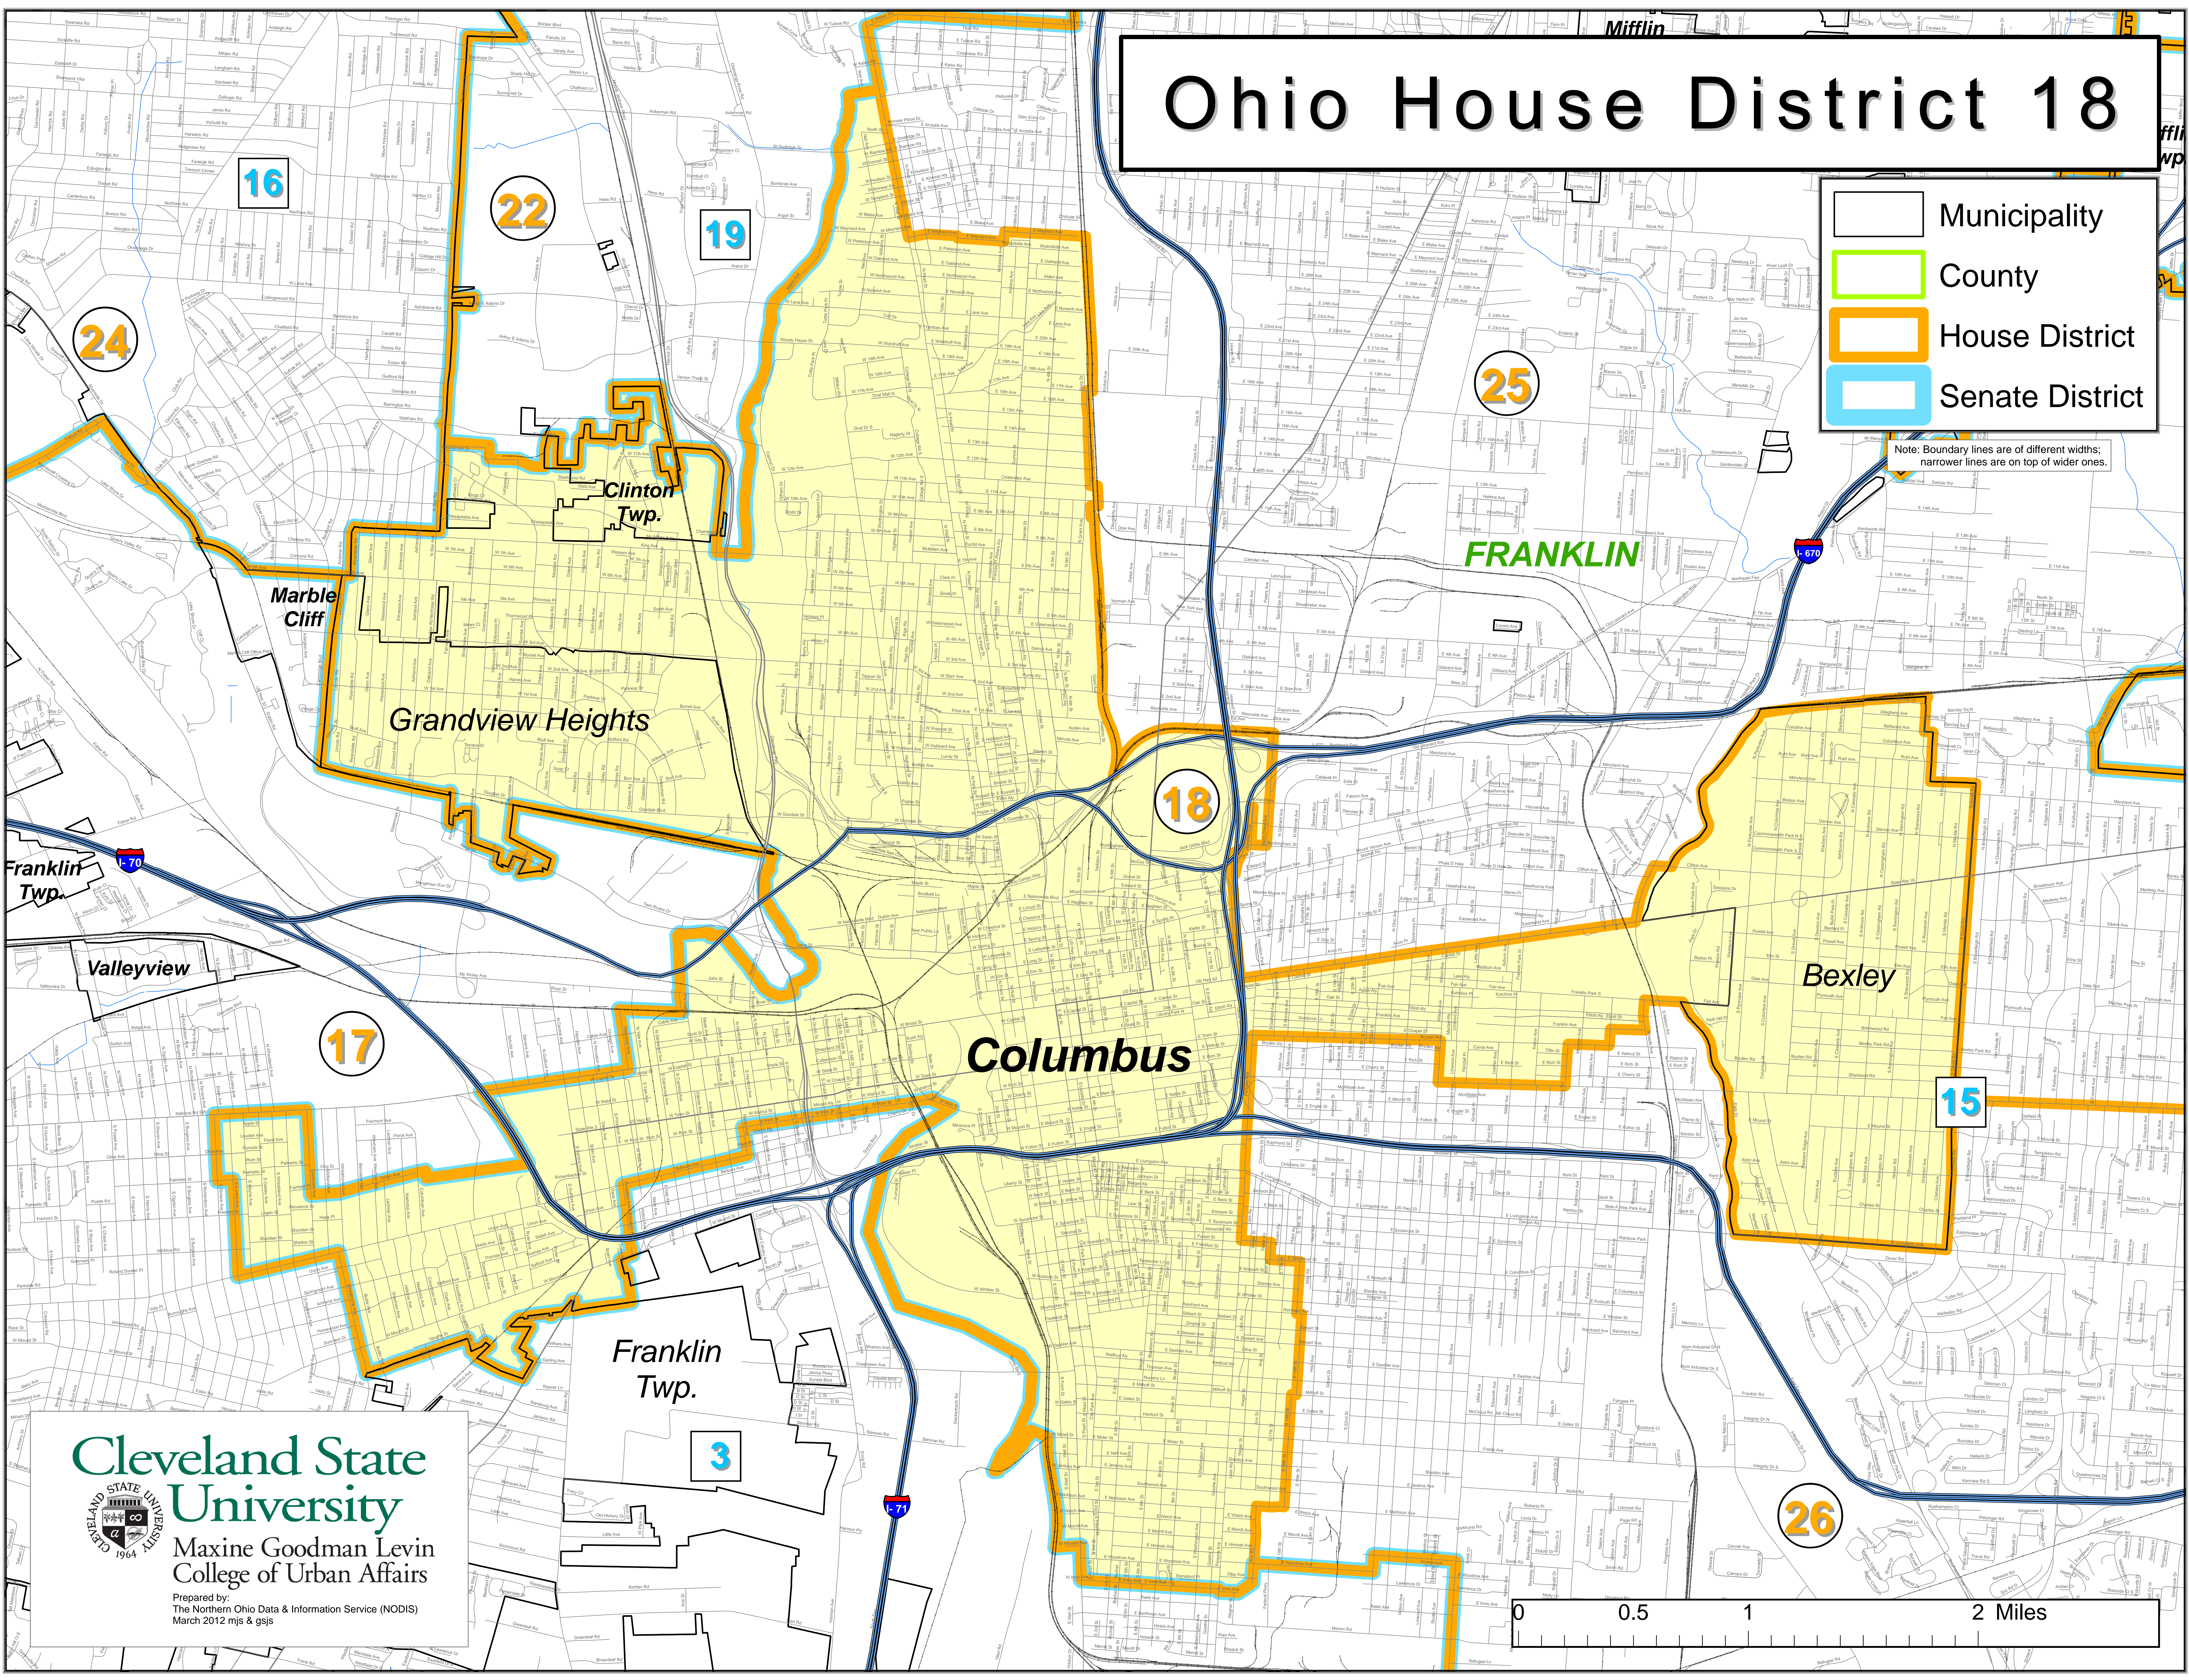

Ohio House District 18

- Municipality
- County
- House District
- Senate District

Note: Boundary lines are of different widths; narrower lines are on top of wider ones.

Cleveland State University
Maxine Goodman Levin
College of Urban Affairs
Prepared by:
The Northern Ohio Data & Information Service (NODIS)
March 2012 mjs & gsj