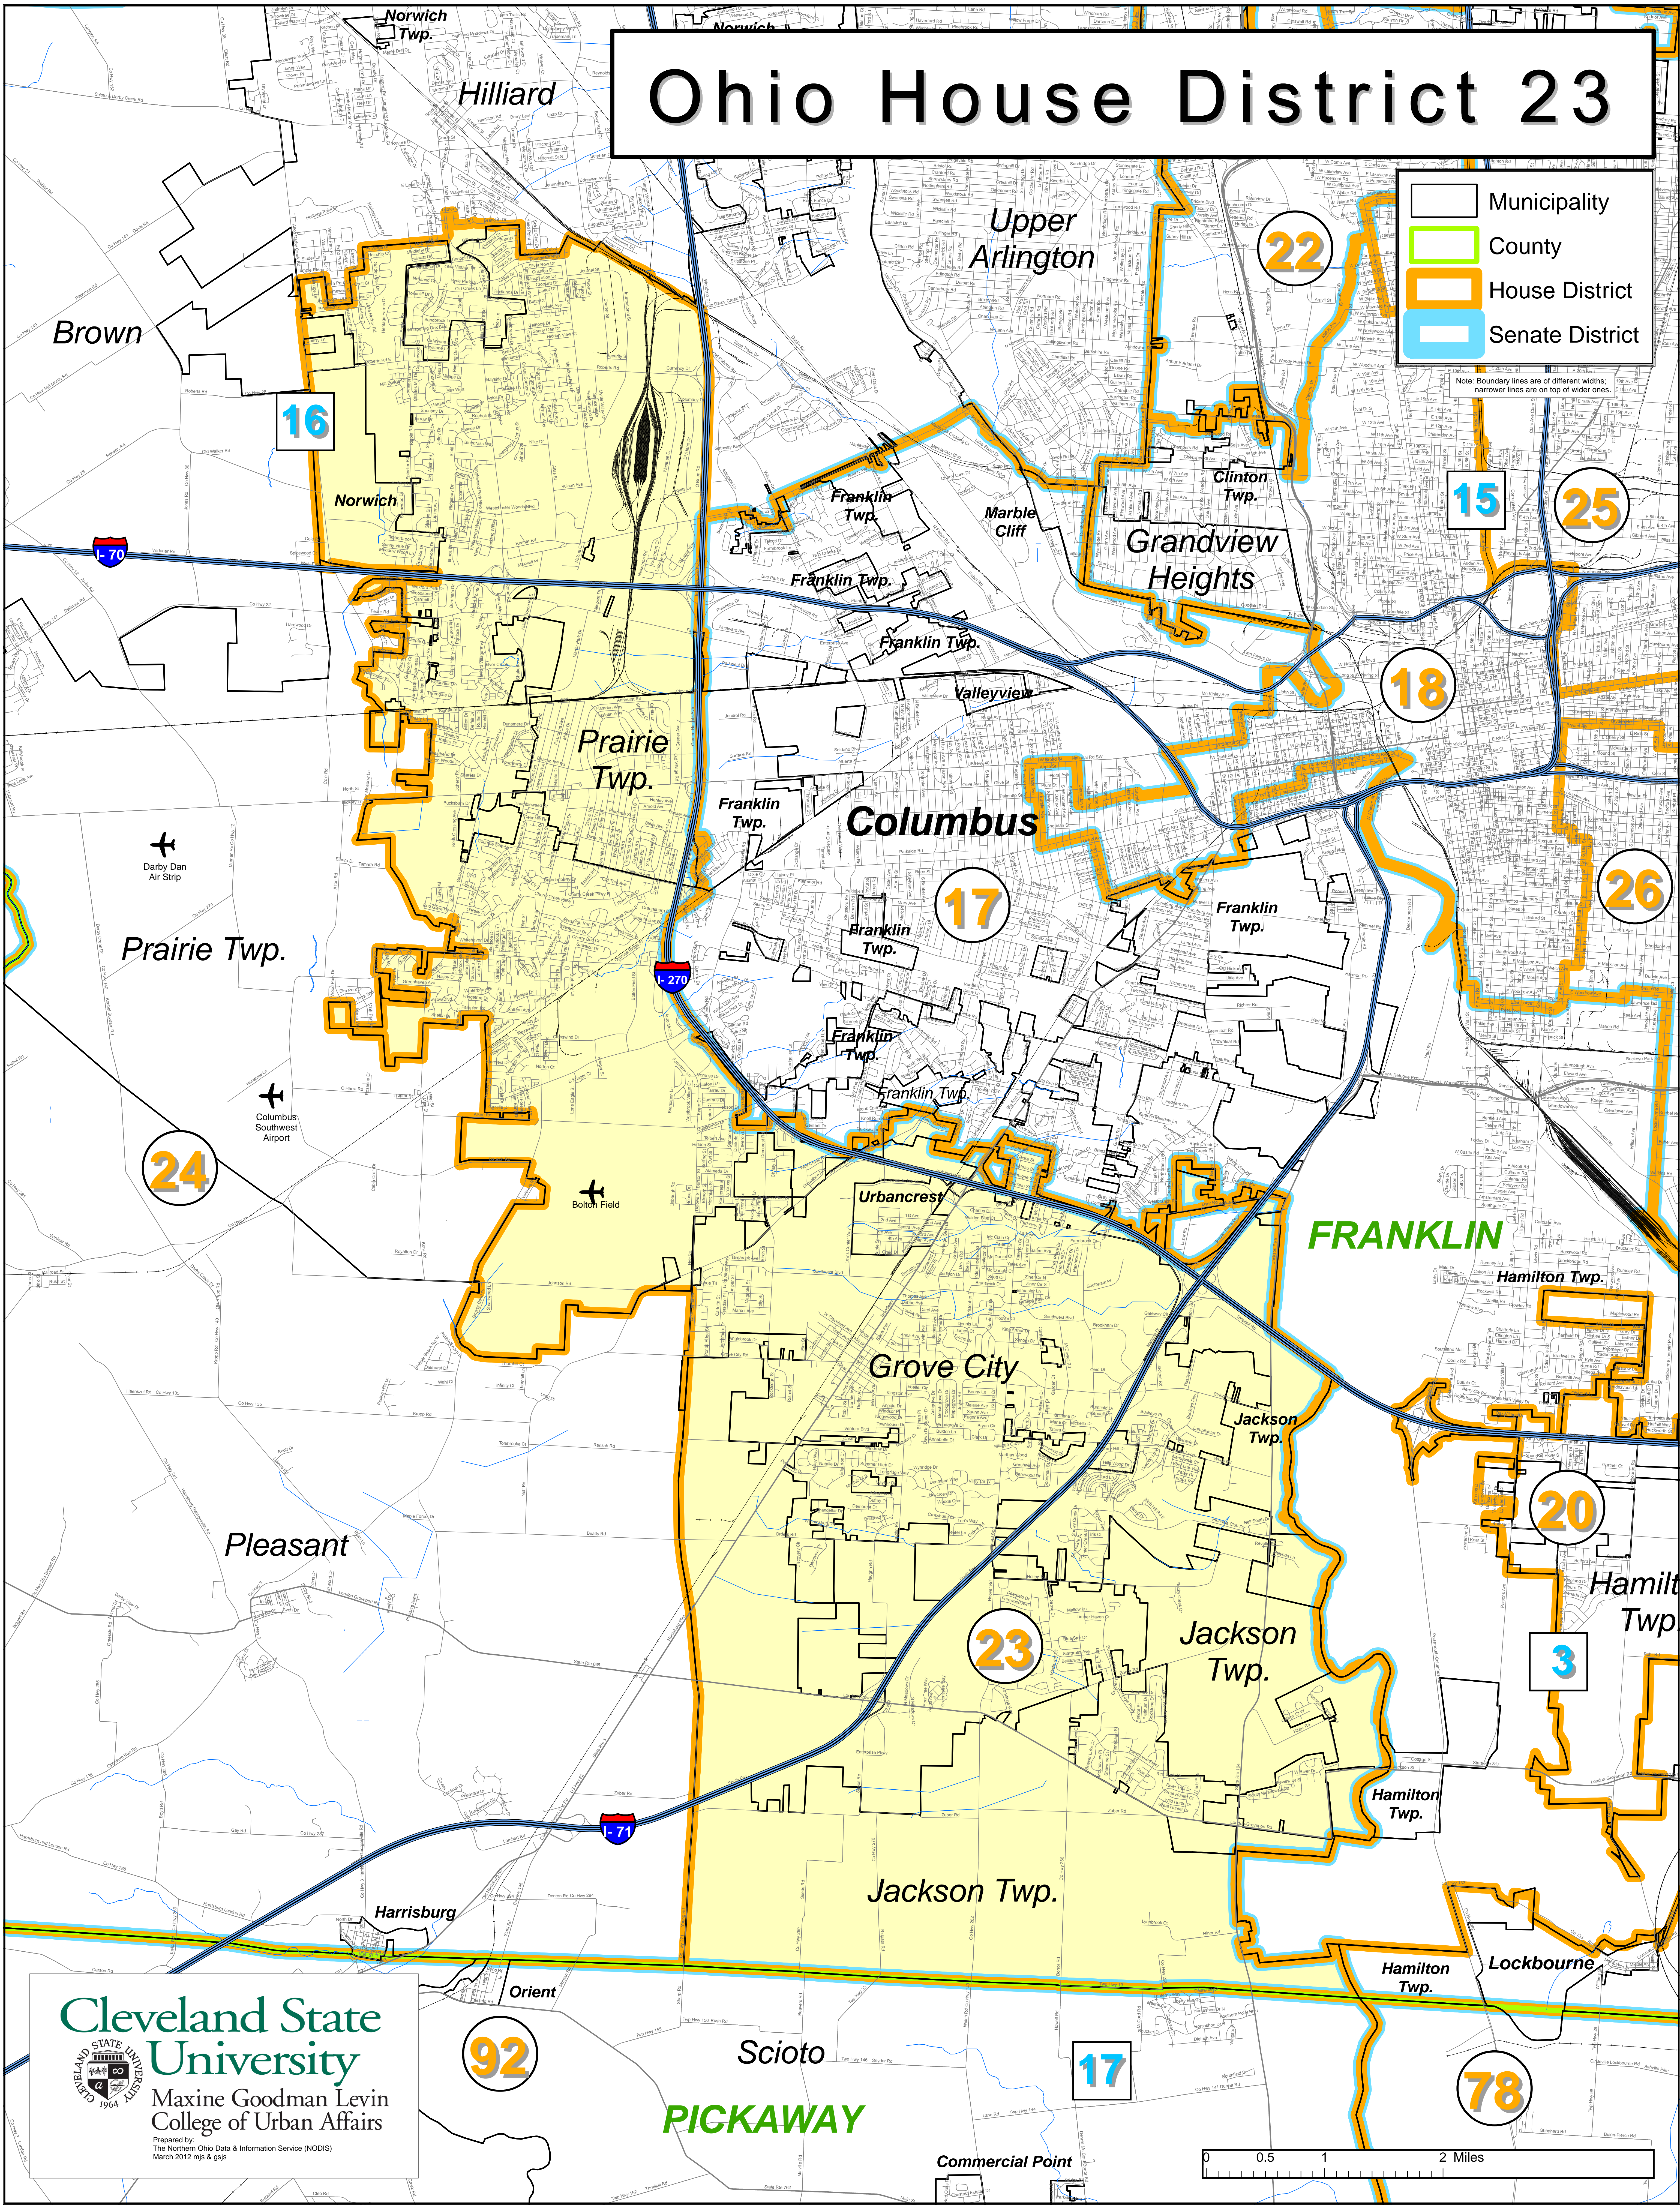

Ohio House District 23

- Municipality
- County
- House District
- Senate District

Note: Boundary lines are of different widths; narrower lines are on top of wider ones.

Cleveland State University
Maxine Goodman Levin College of Urban Affairs
Prepared by:
The Northern Ohio Data & Information Service (NODIS)
March 2012 mjs & gjs