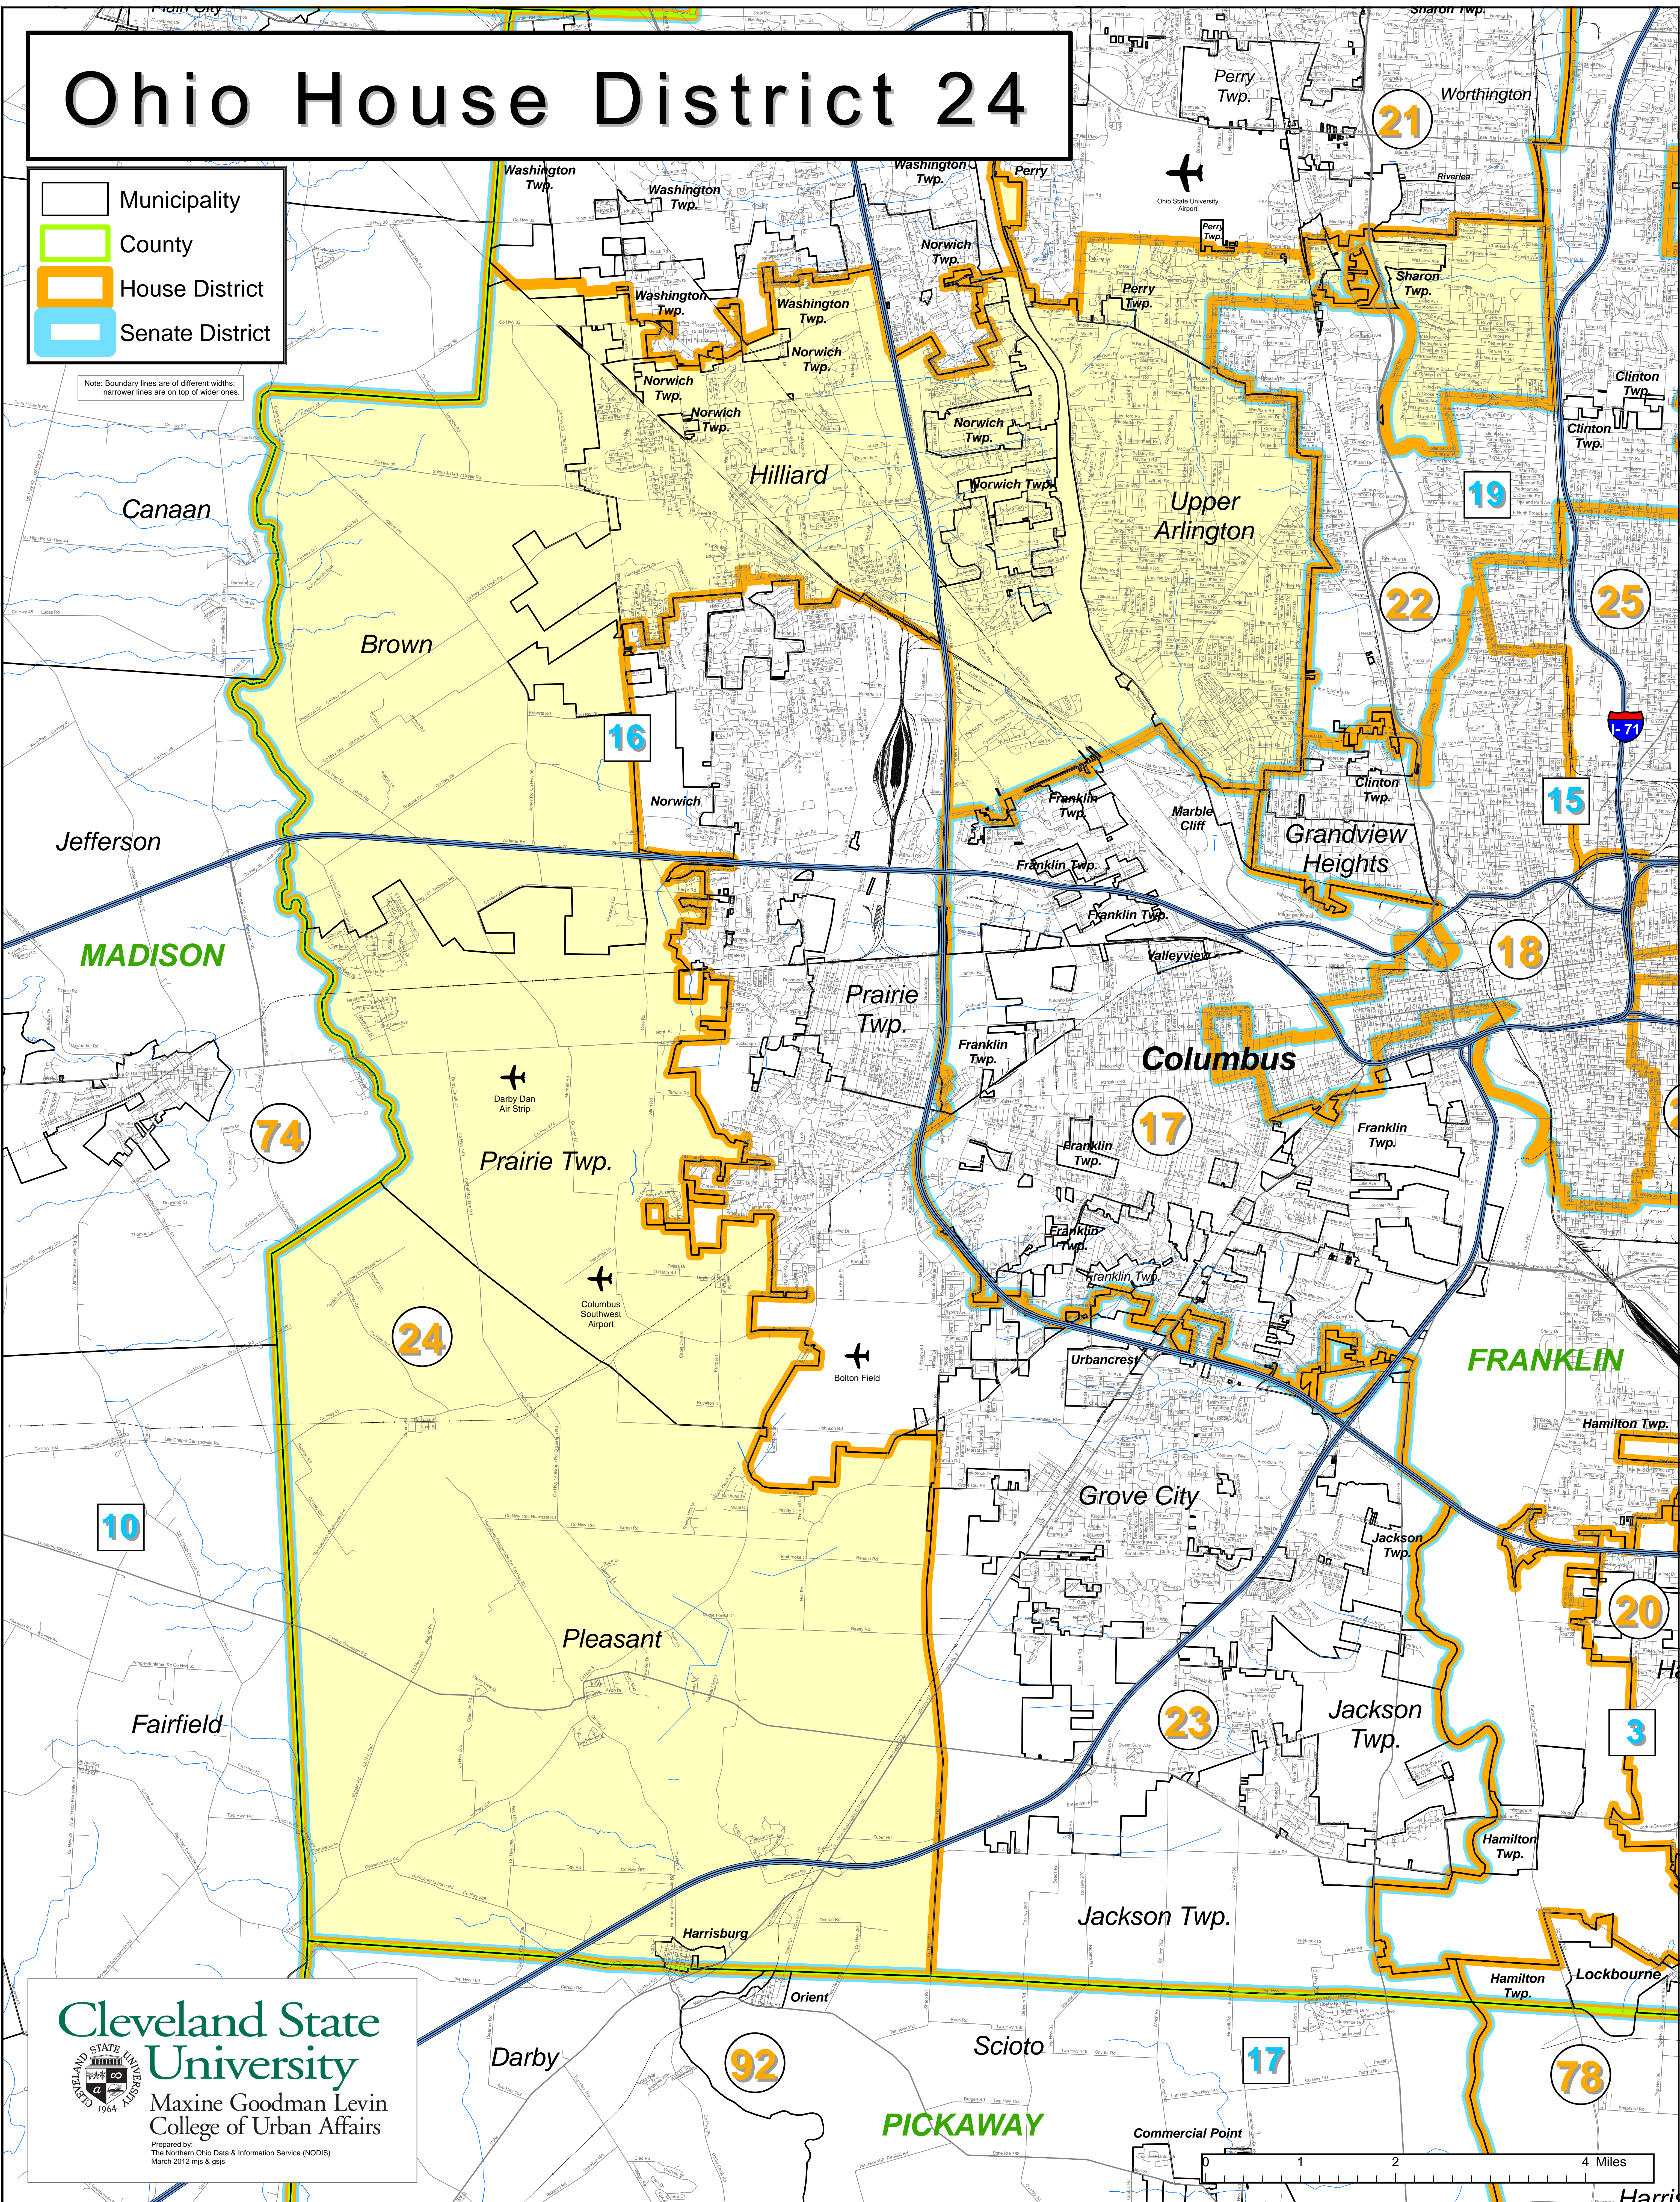

Ohio House District 24

- Municipality
- County
- House District
- Senate District

Cleveland State University
Maxine Goodman Levin College of Urban Affairs