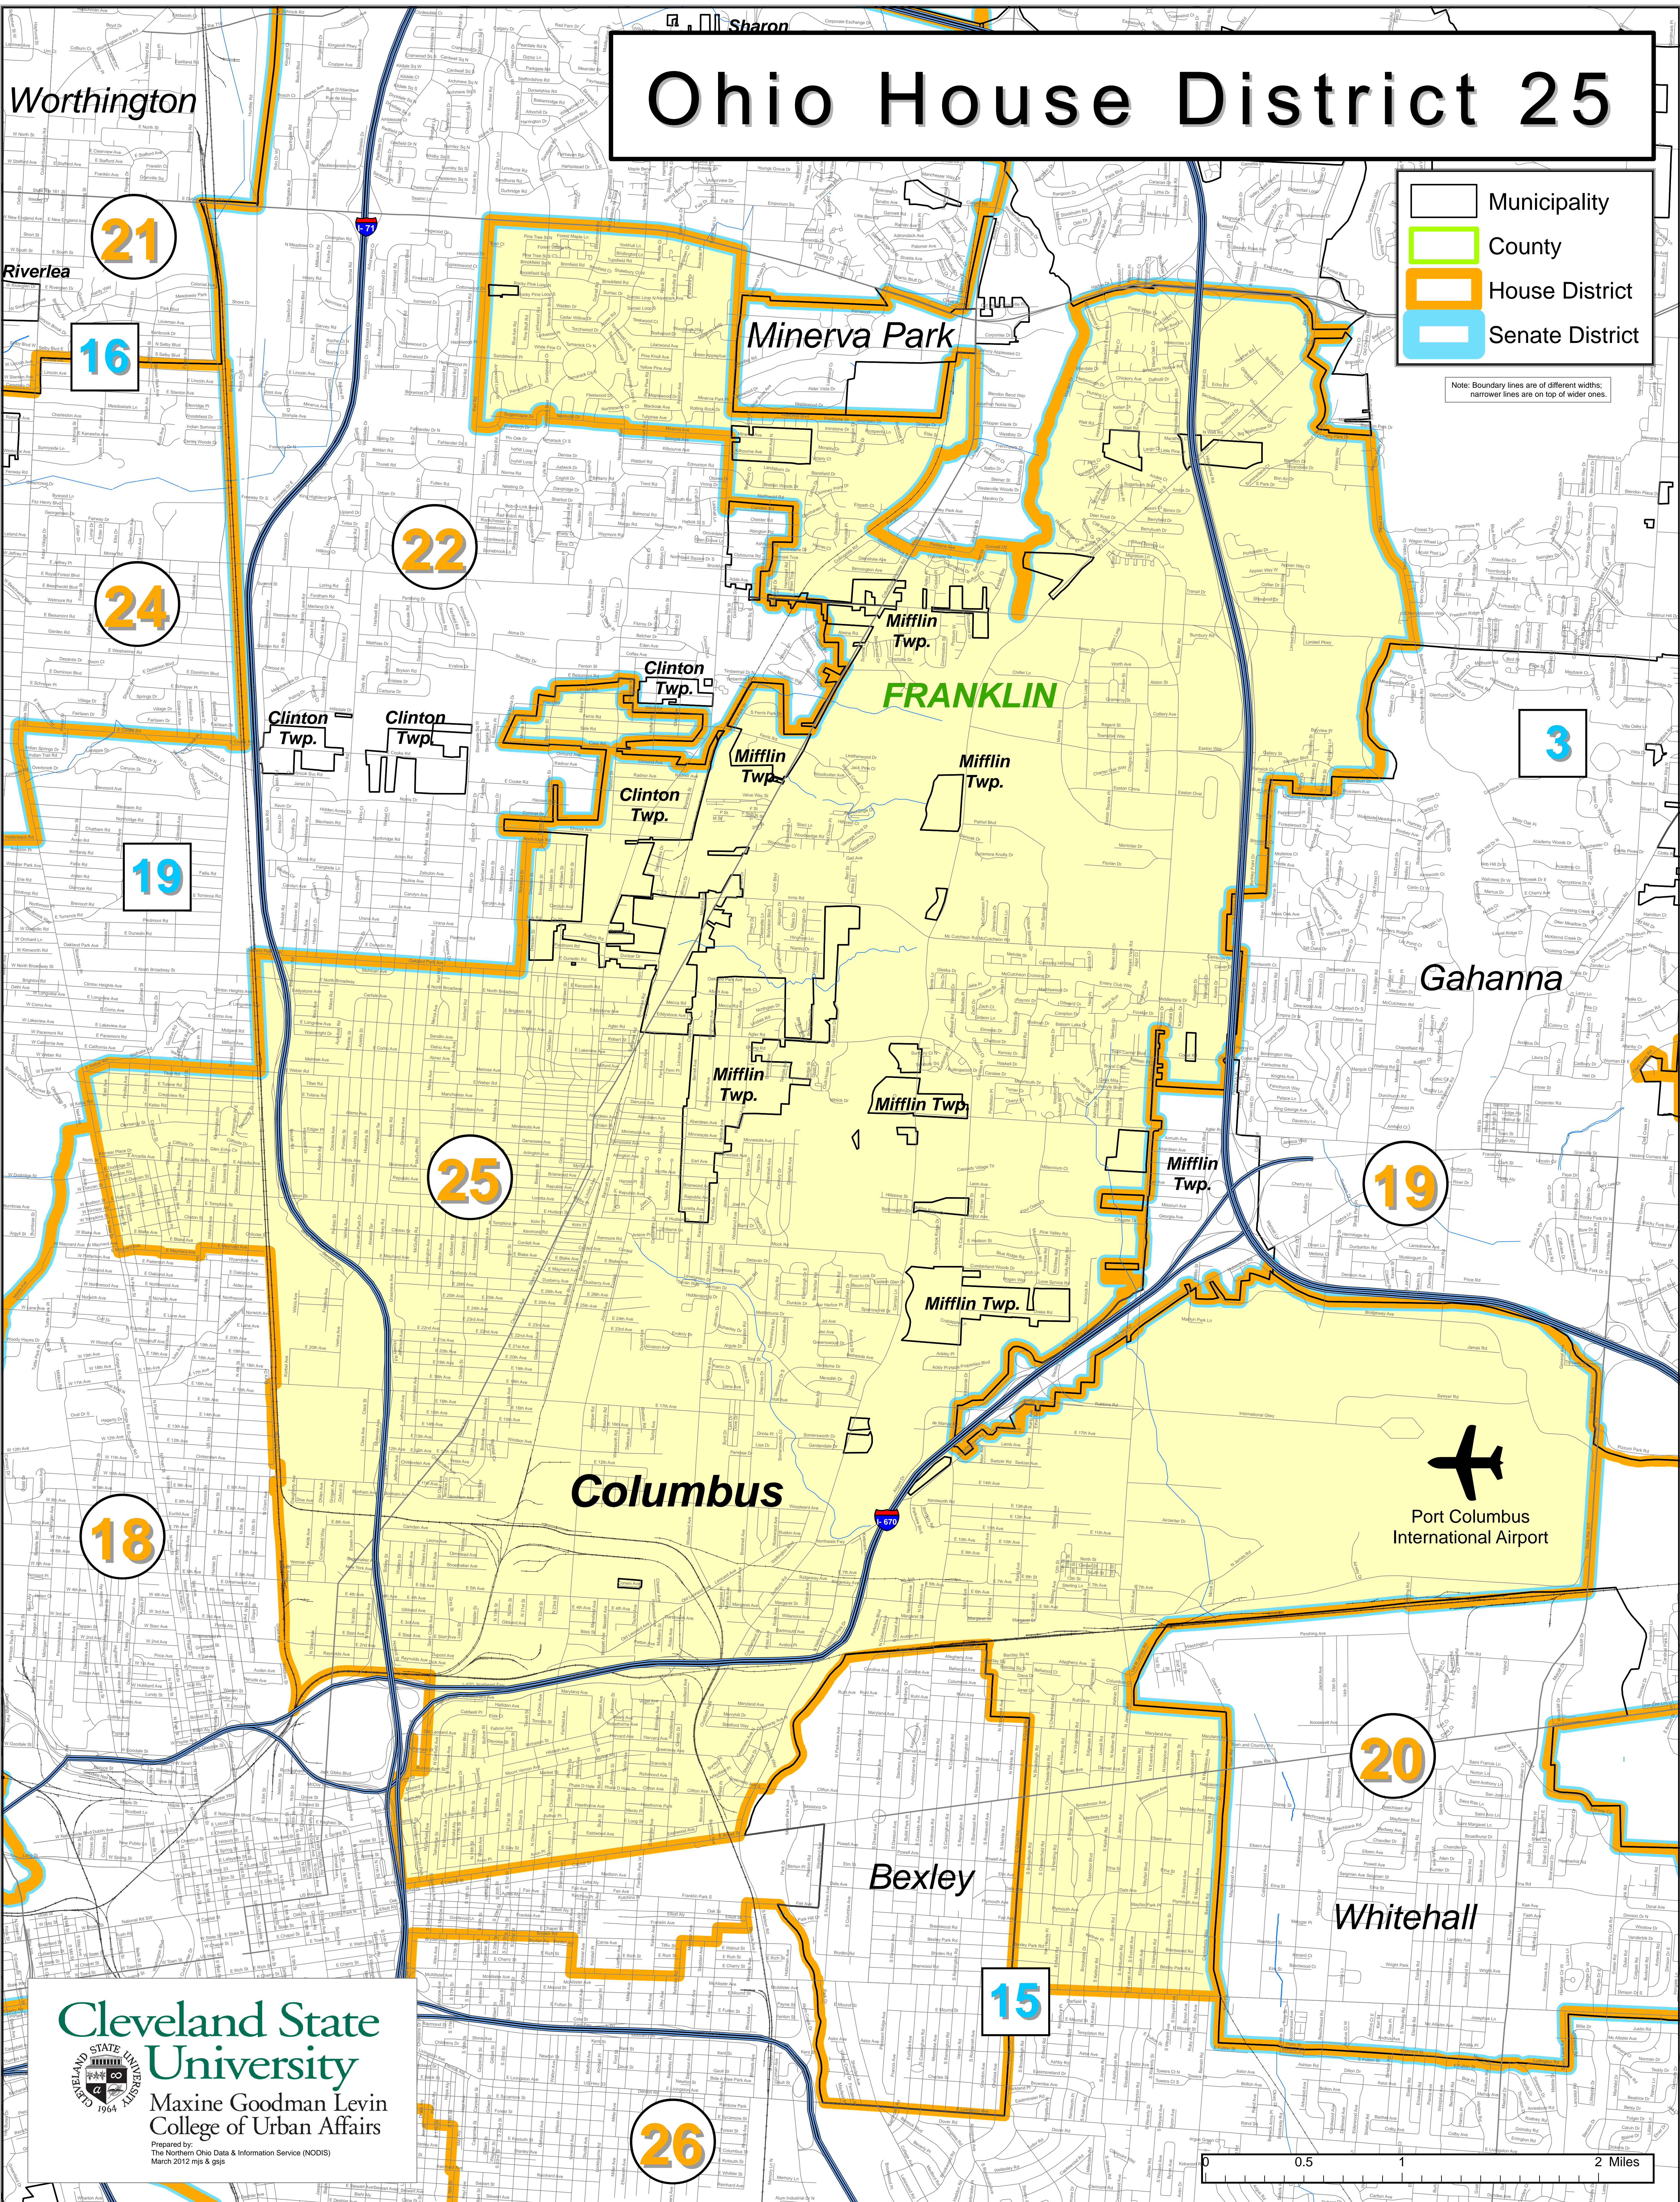

Ohio House District 25

- Municipality
- County
- House District
- Senate District

Cleveland State University
Maxine Goodman Levin
College of Urban Affairs