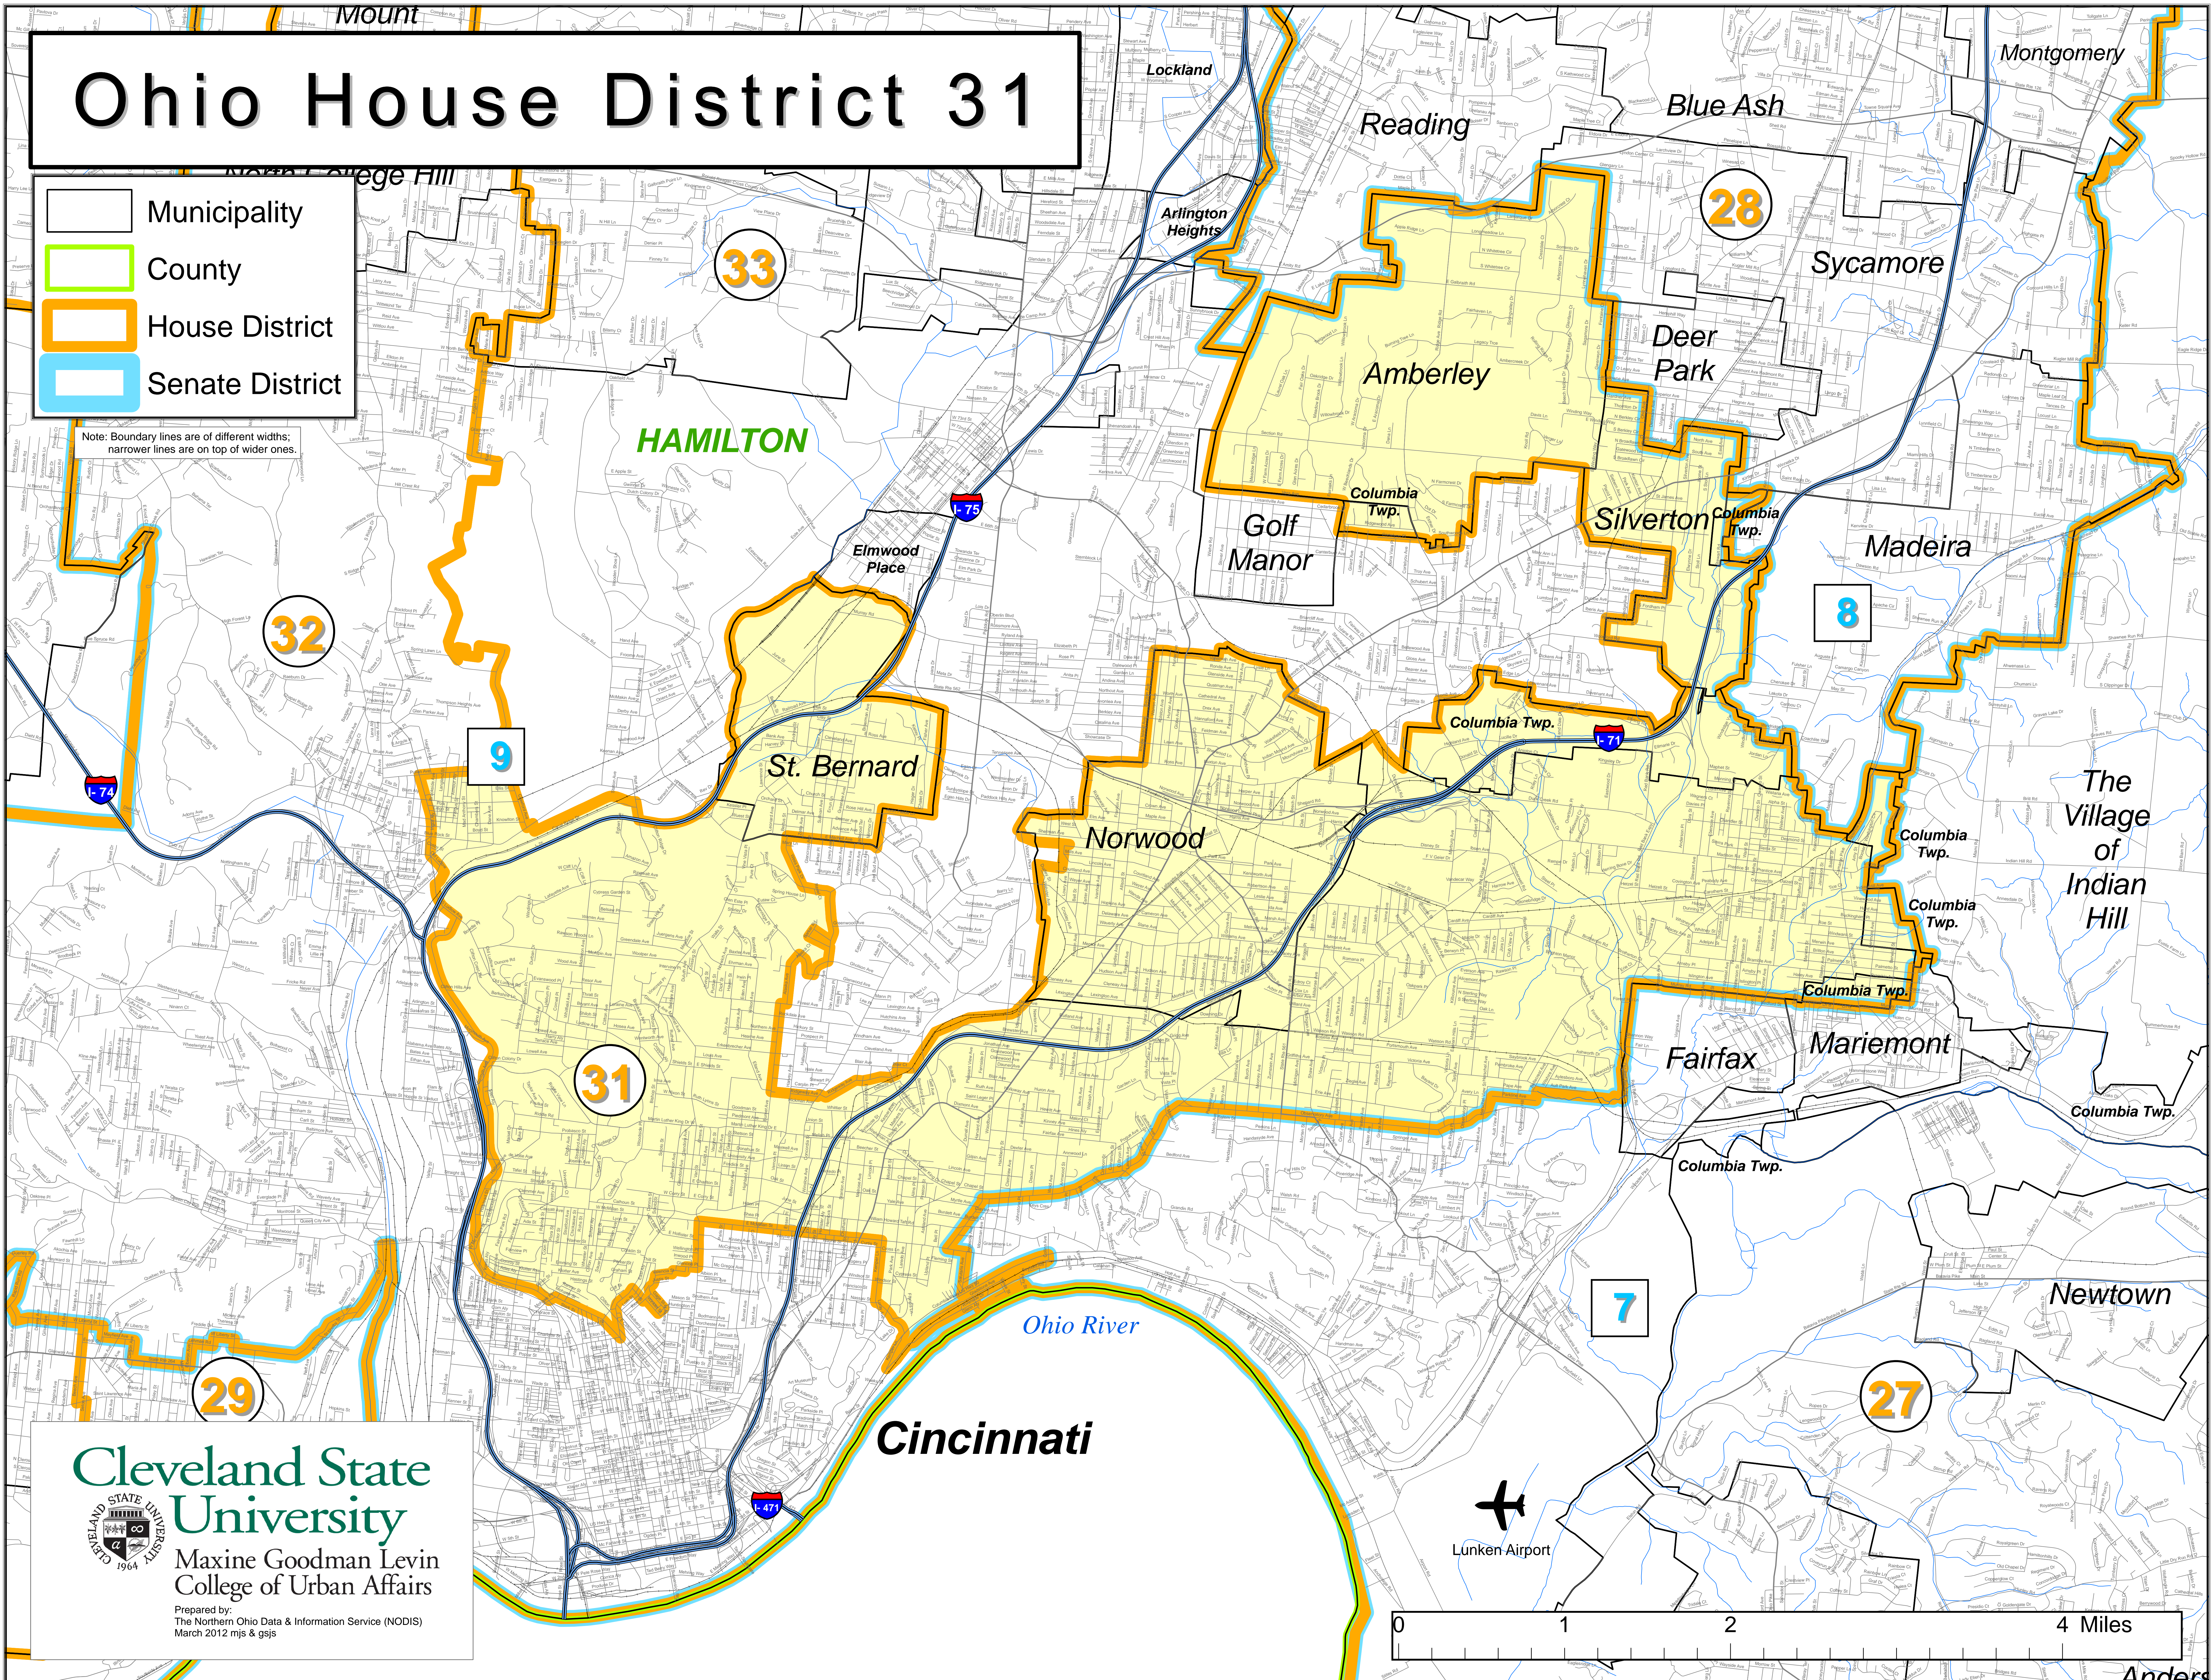

Ohio House District 31

- Municipality
- County
- House District
- Senate District

Note: Boundary lines are of different widths; narrower lines are on top of wider ones.

Cleveland State University

Maxine Goodman Levin
College of Urban Affairs

Prepared by:
The Northern Ohio Data & Information Service (NODIS)
March 2012 mjs & gsjs