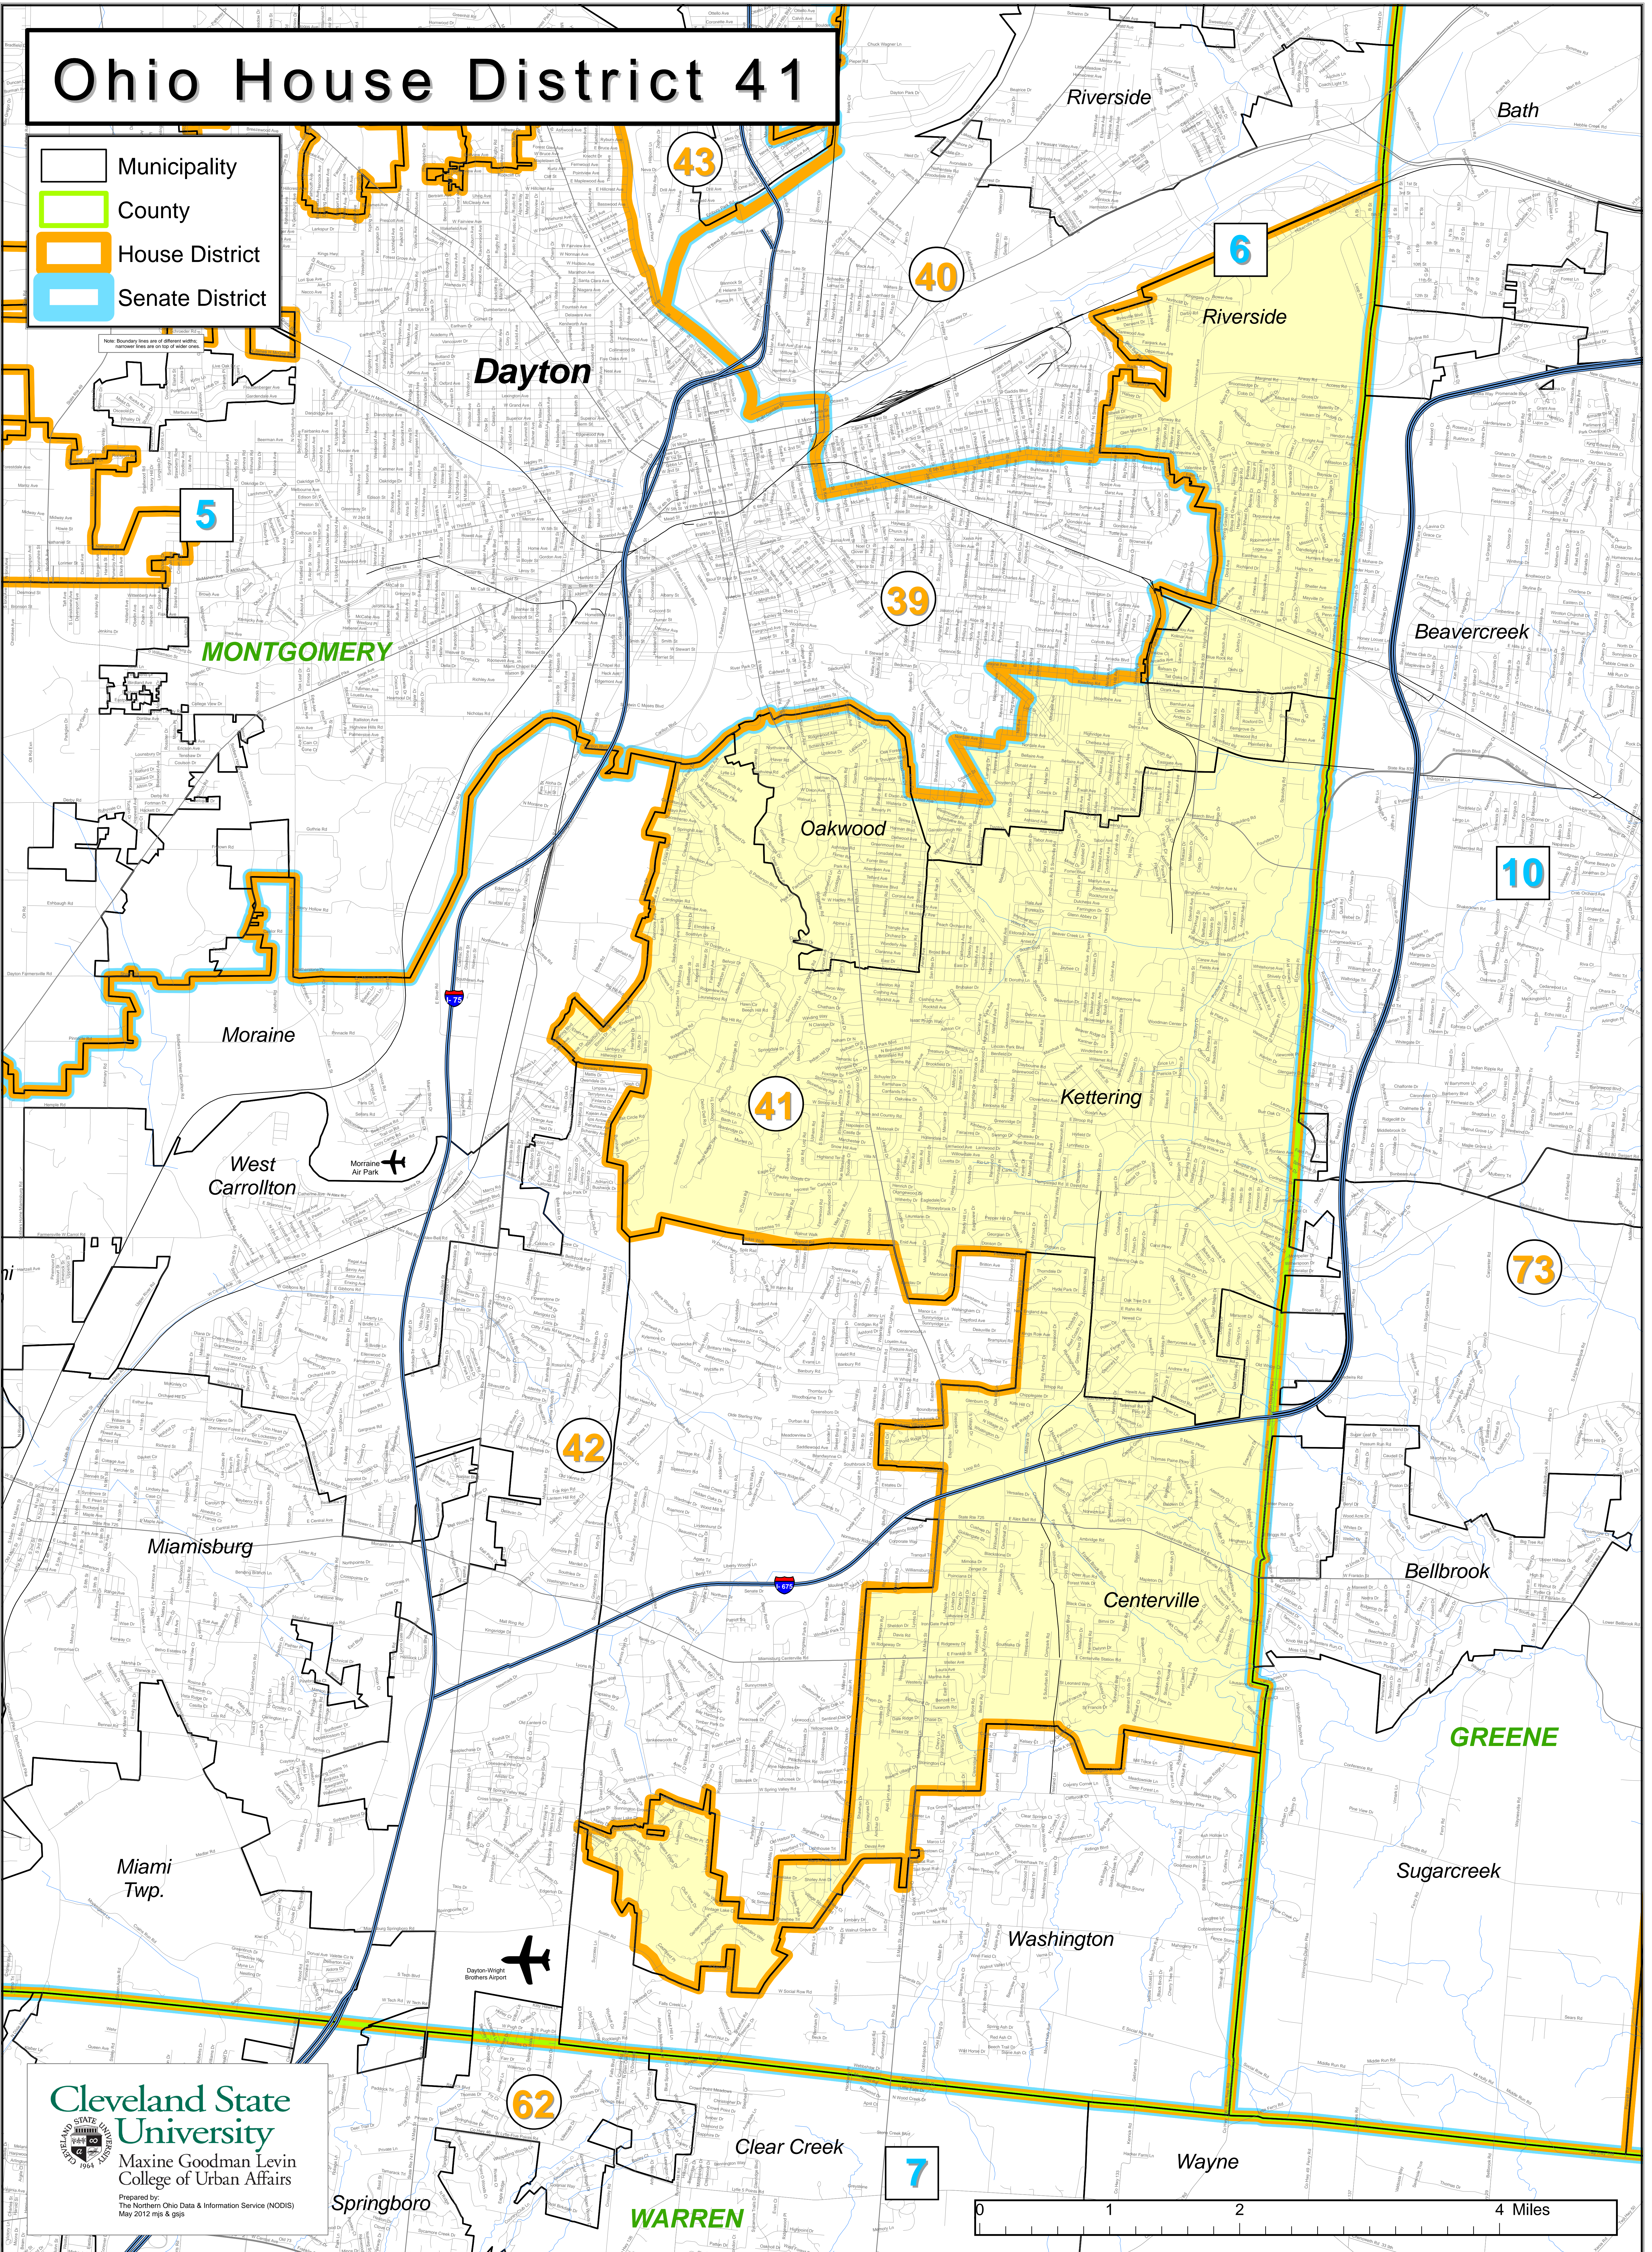

Ohio House District 41

- Municipality
- County
- House District
- Senate District

Cleveland State University
Maxine Goodman Levin College of Urban Affairs
Prepared by:
The Northern Ohio Data & Information Service (NODIS)
May 2012 rps & gjs