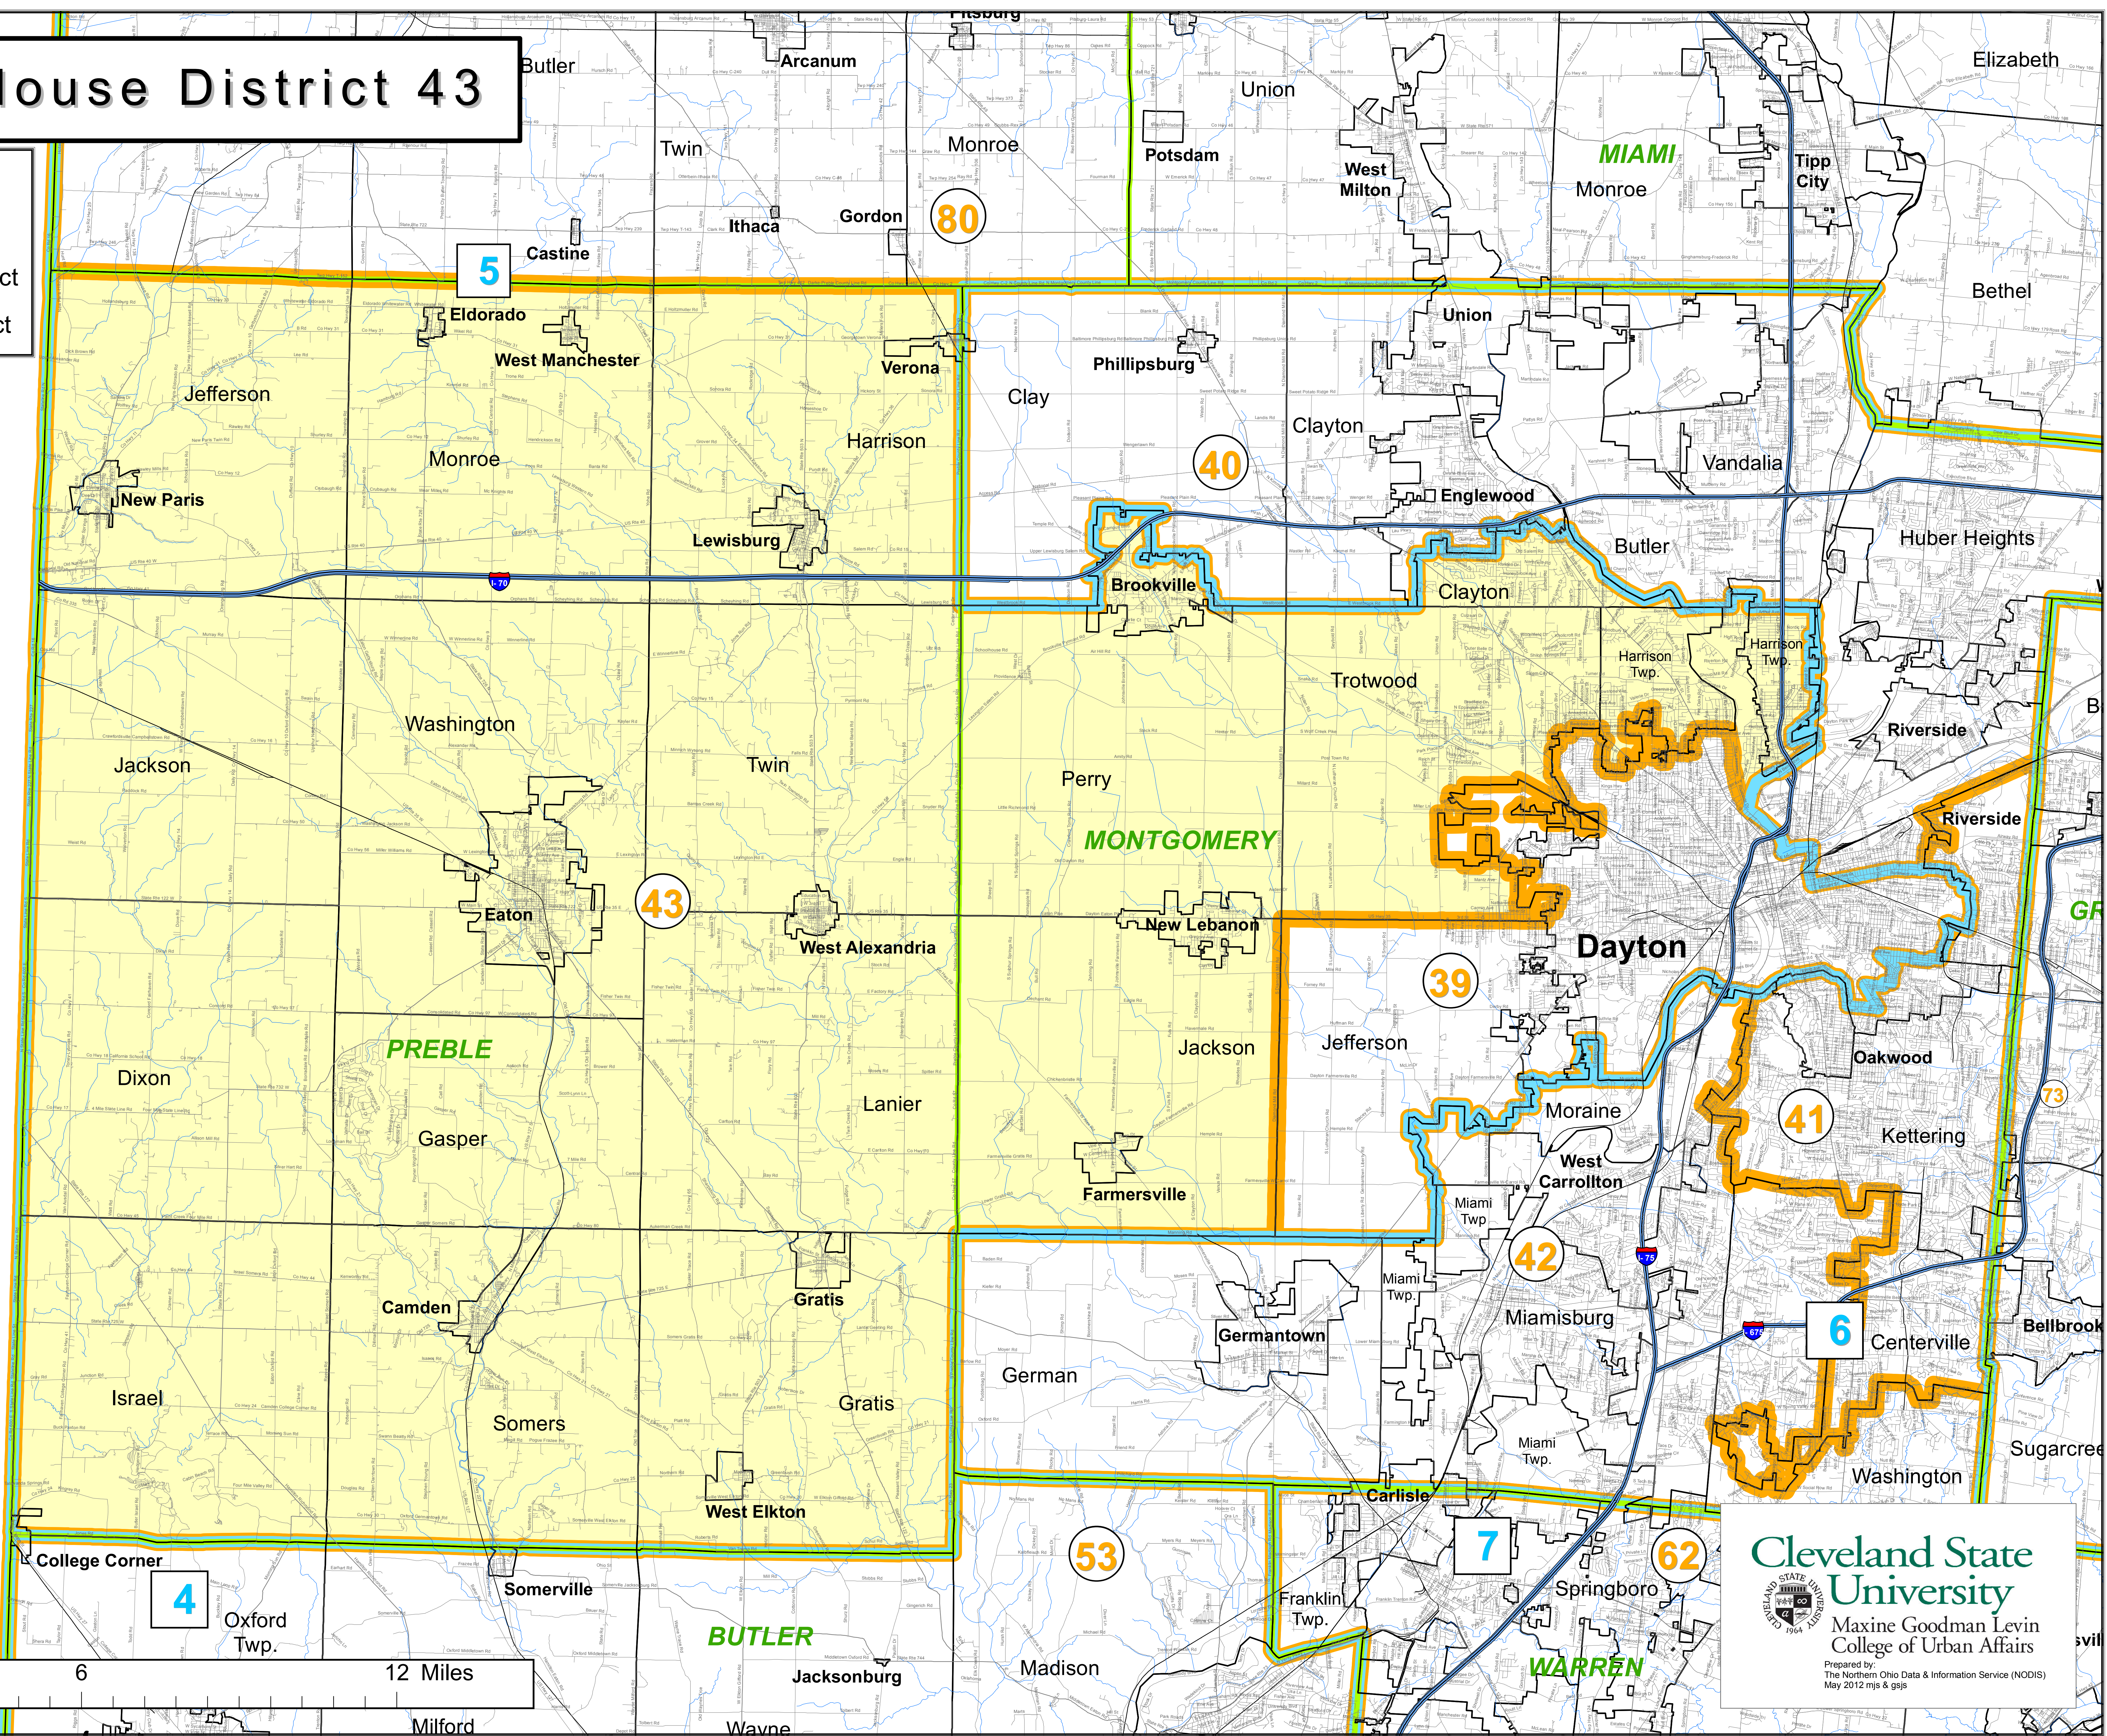

Ohio House District 43

Legend:

- Municipality (thin black line)
- County (thick green line)
- Senate District (thick blue line)
- House District (thick orange line)

Note: Boundary lines are of different widths; narrower lines are on top of wider ones.

INDIANA

Cleveland State University
Maxine Goodman Levin College of Urban Affairs
Prepared by:
The Northern Ohio Data & Information Service (NODIS)
May 2012 mjs & gjs