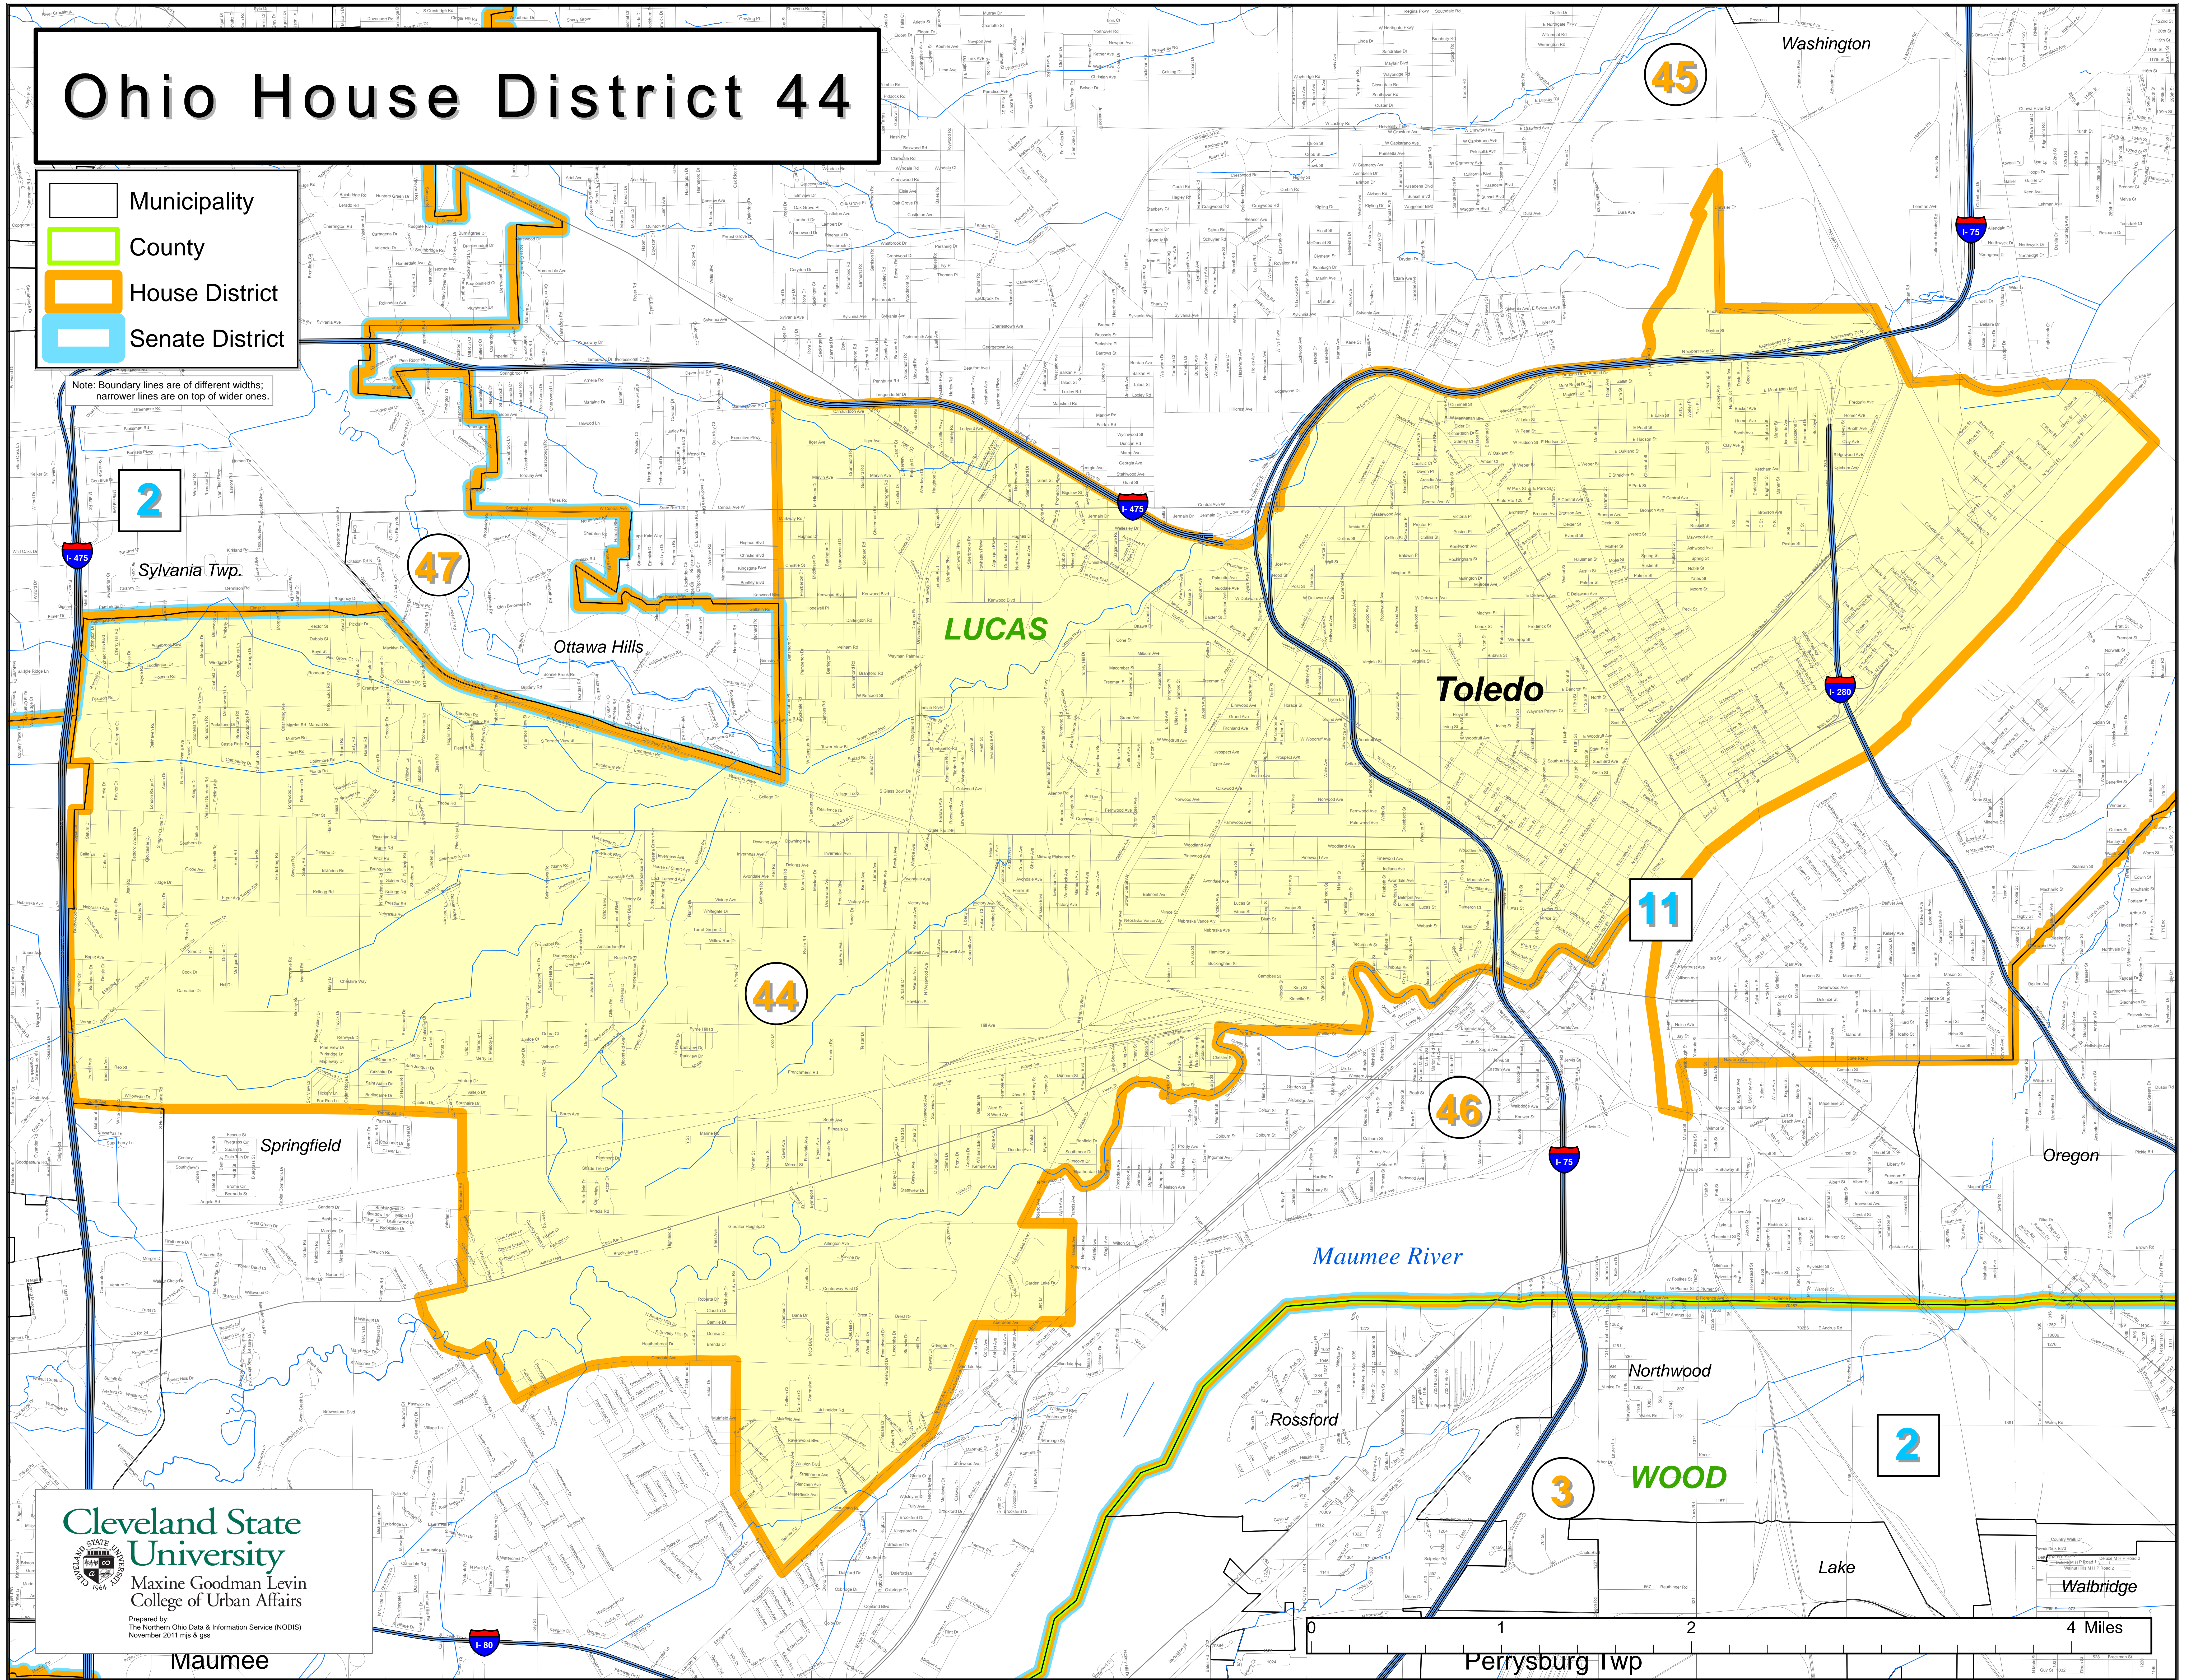

Ohio House District 44

- Municipality
- County
- House District
- Senate District

Cleveland State University
Maxine Goodman Levin
College of Urban Affairs
Prepared by:
The Northern Ohio Data & Information Service (NODIS)
November 2011 mpj & gss

Maumee

Perrysburg Twp

Walbridge