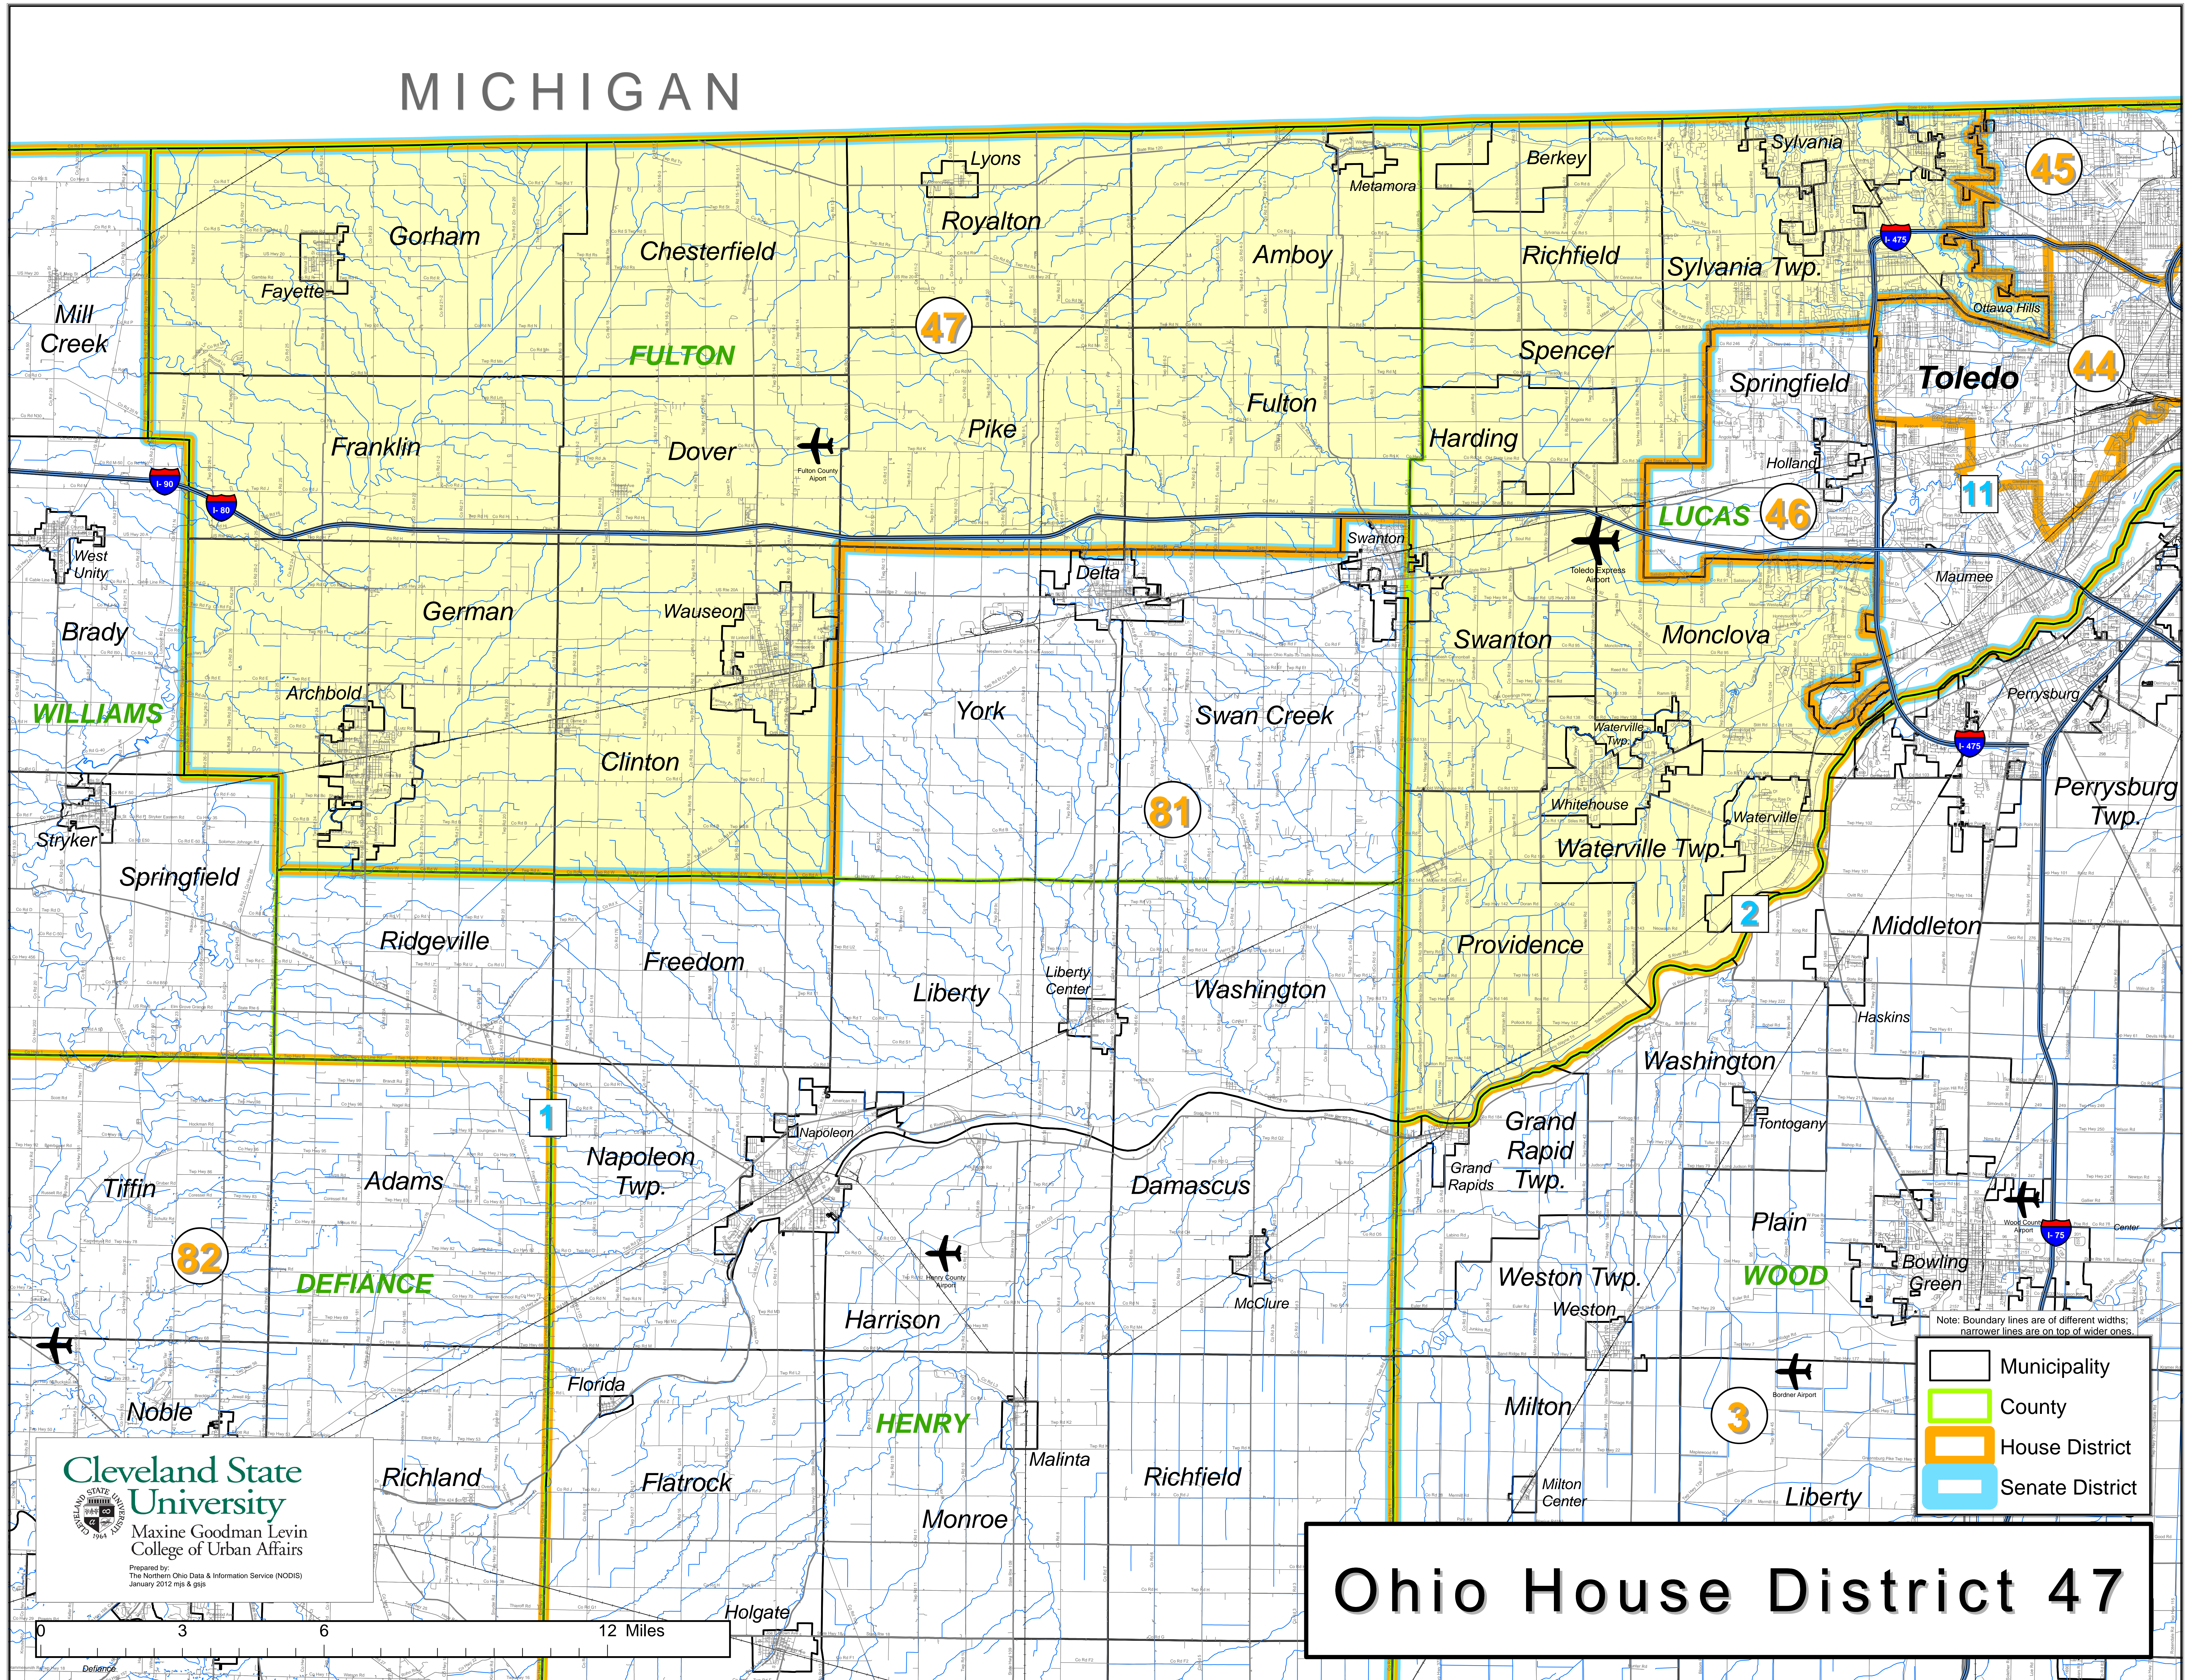

MICHIGAN

Cleveland State University
Maxine Goodman Levin
College of Urban Affairs
Prepared by:
The Northern Ohio Data & Information Service (NODIS)
January 2012 eps & gisp

Ohio House District 47