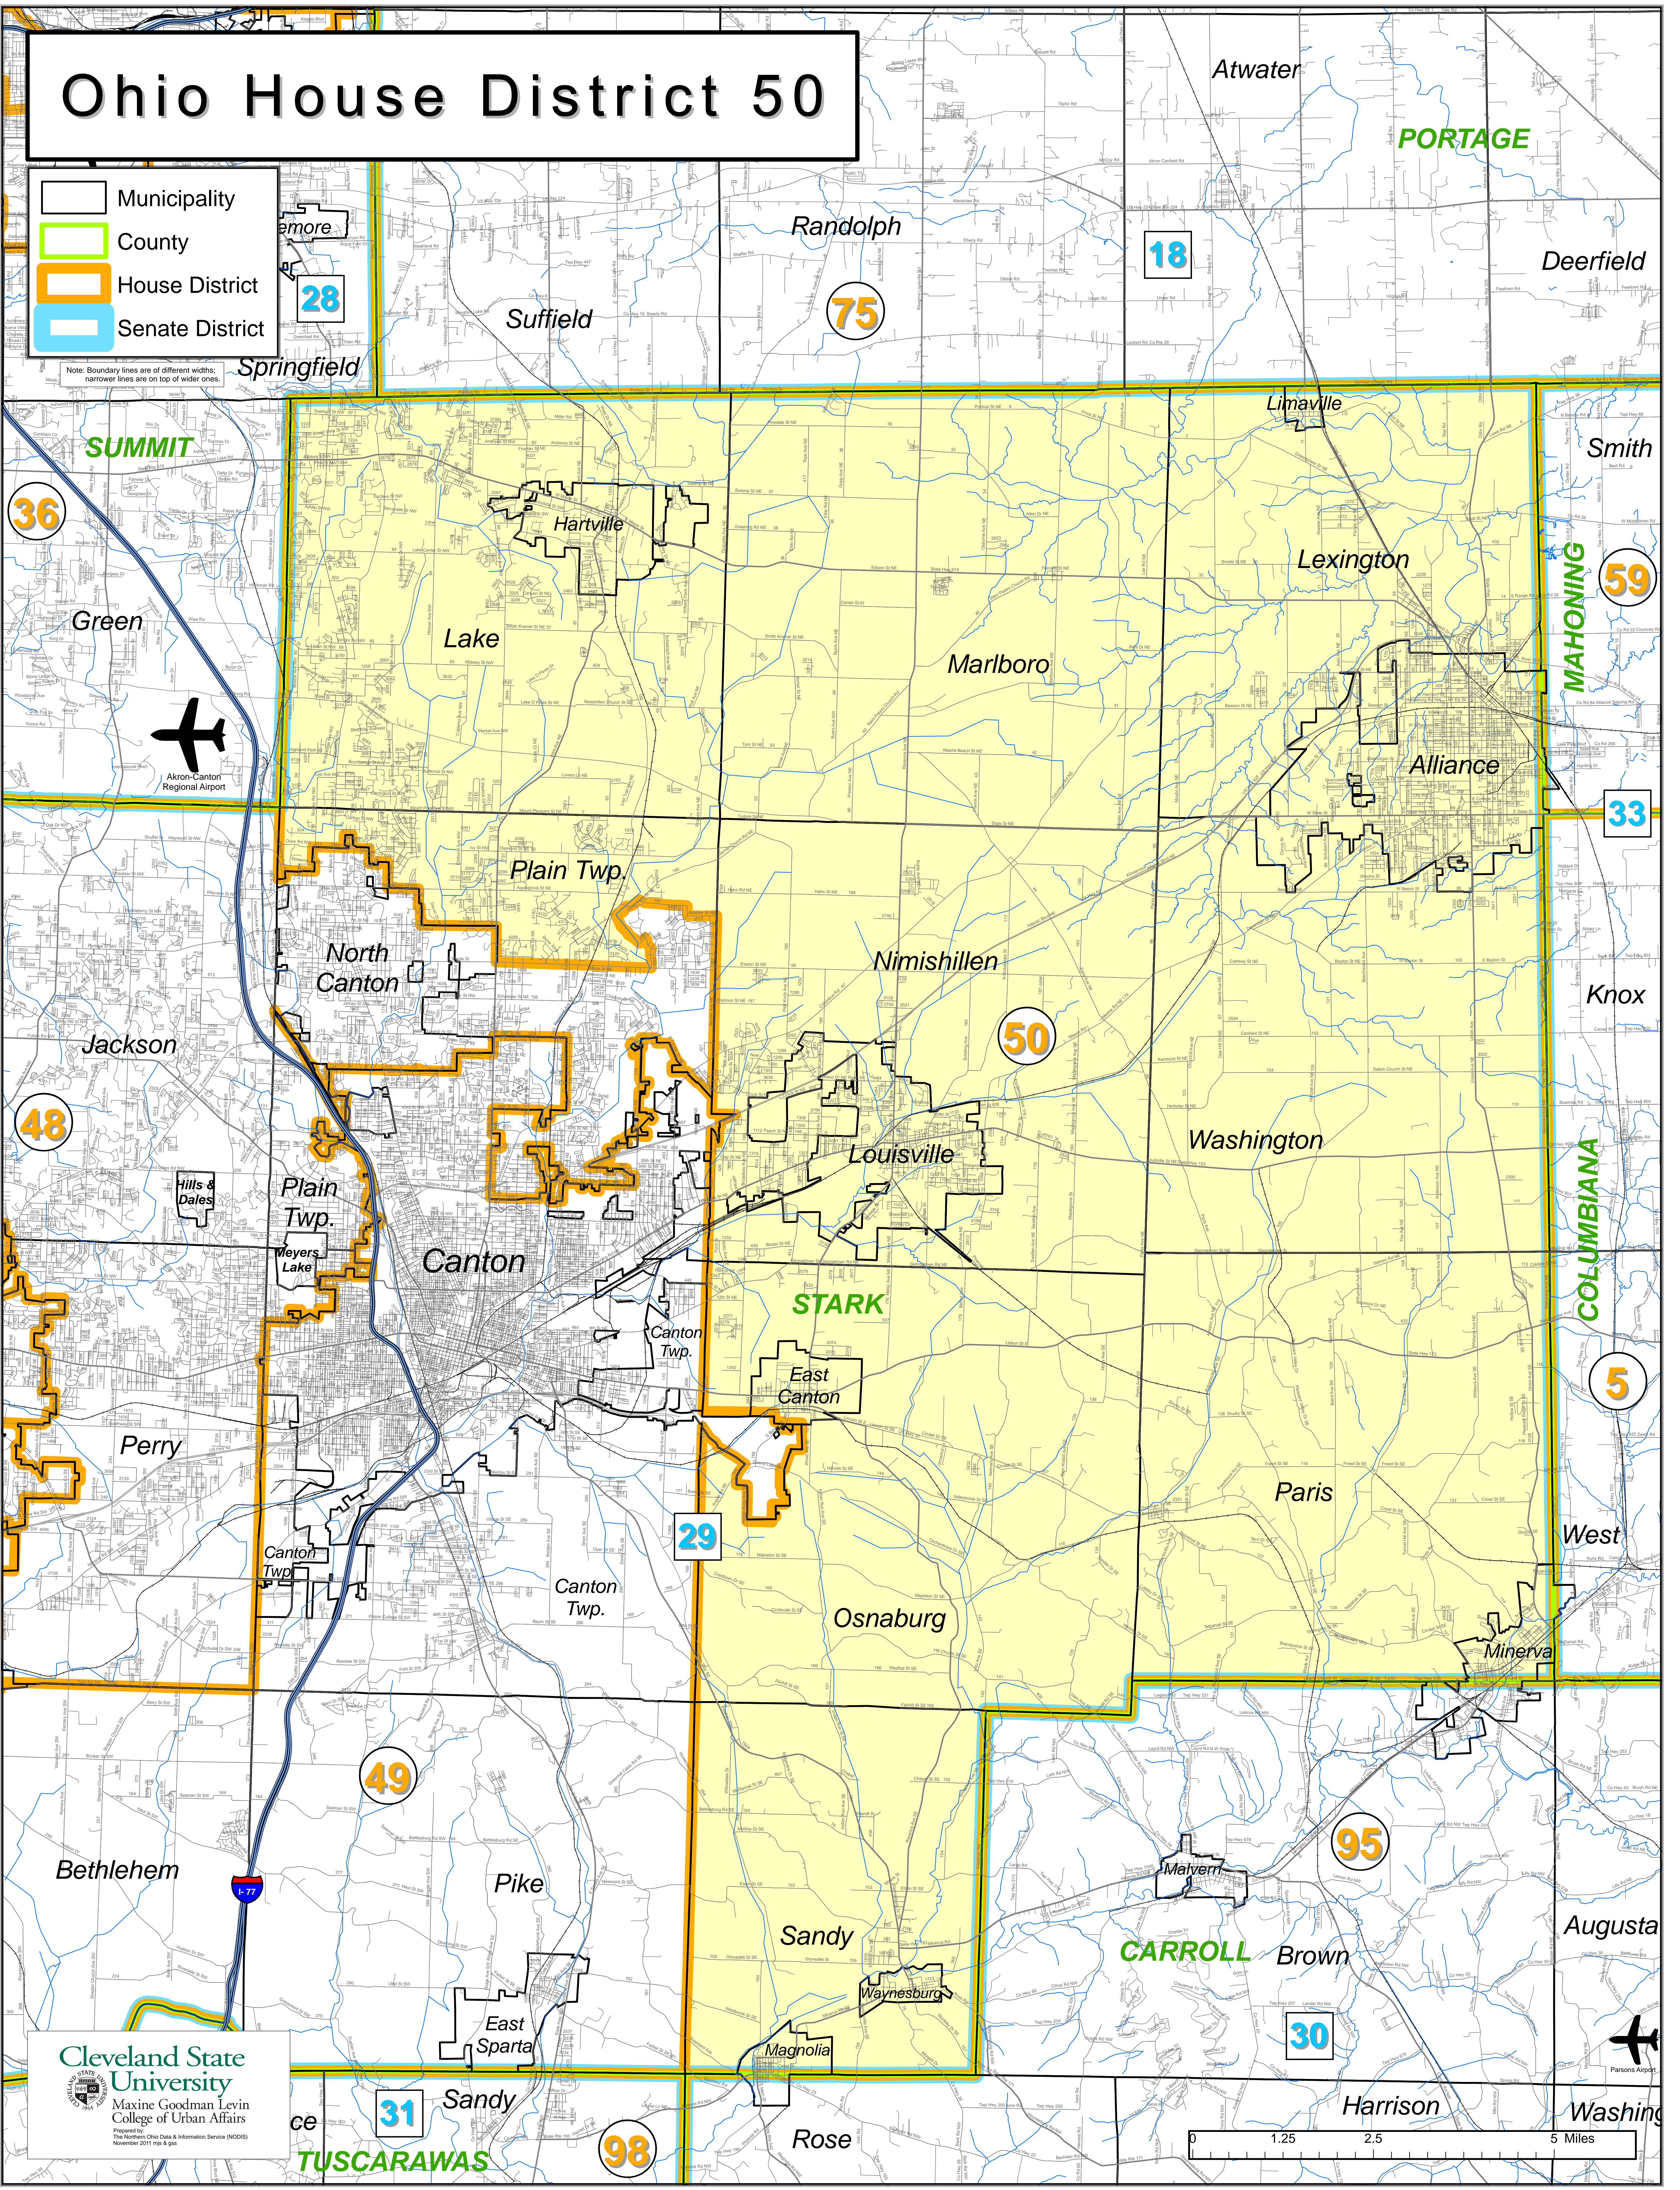

Ohio House District 50

- Municipality
- County
- House District
- Senate District

Cleveland State University
Maxine Goodman Levin College of Urban Affairs
Prepared by:
The Northern Ohio Data & Information Service (NODIS)
November 2011 map & gis