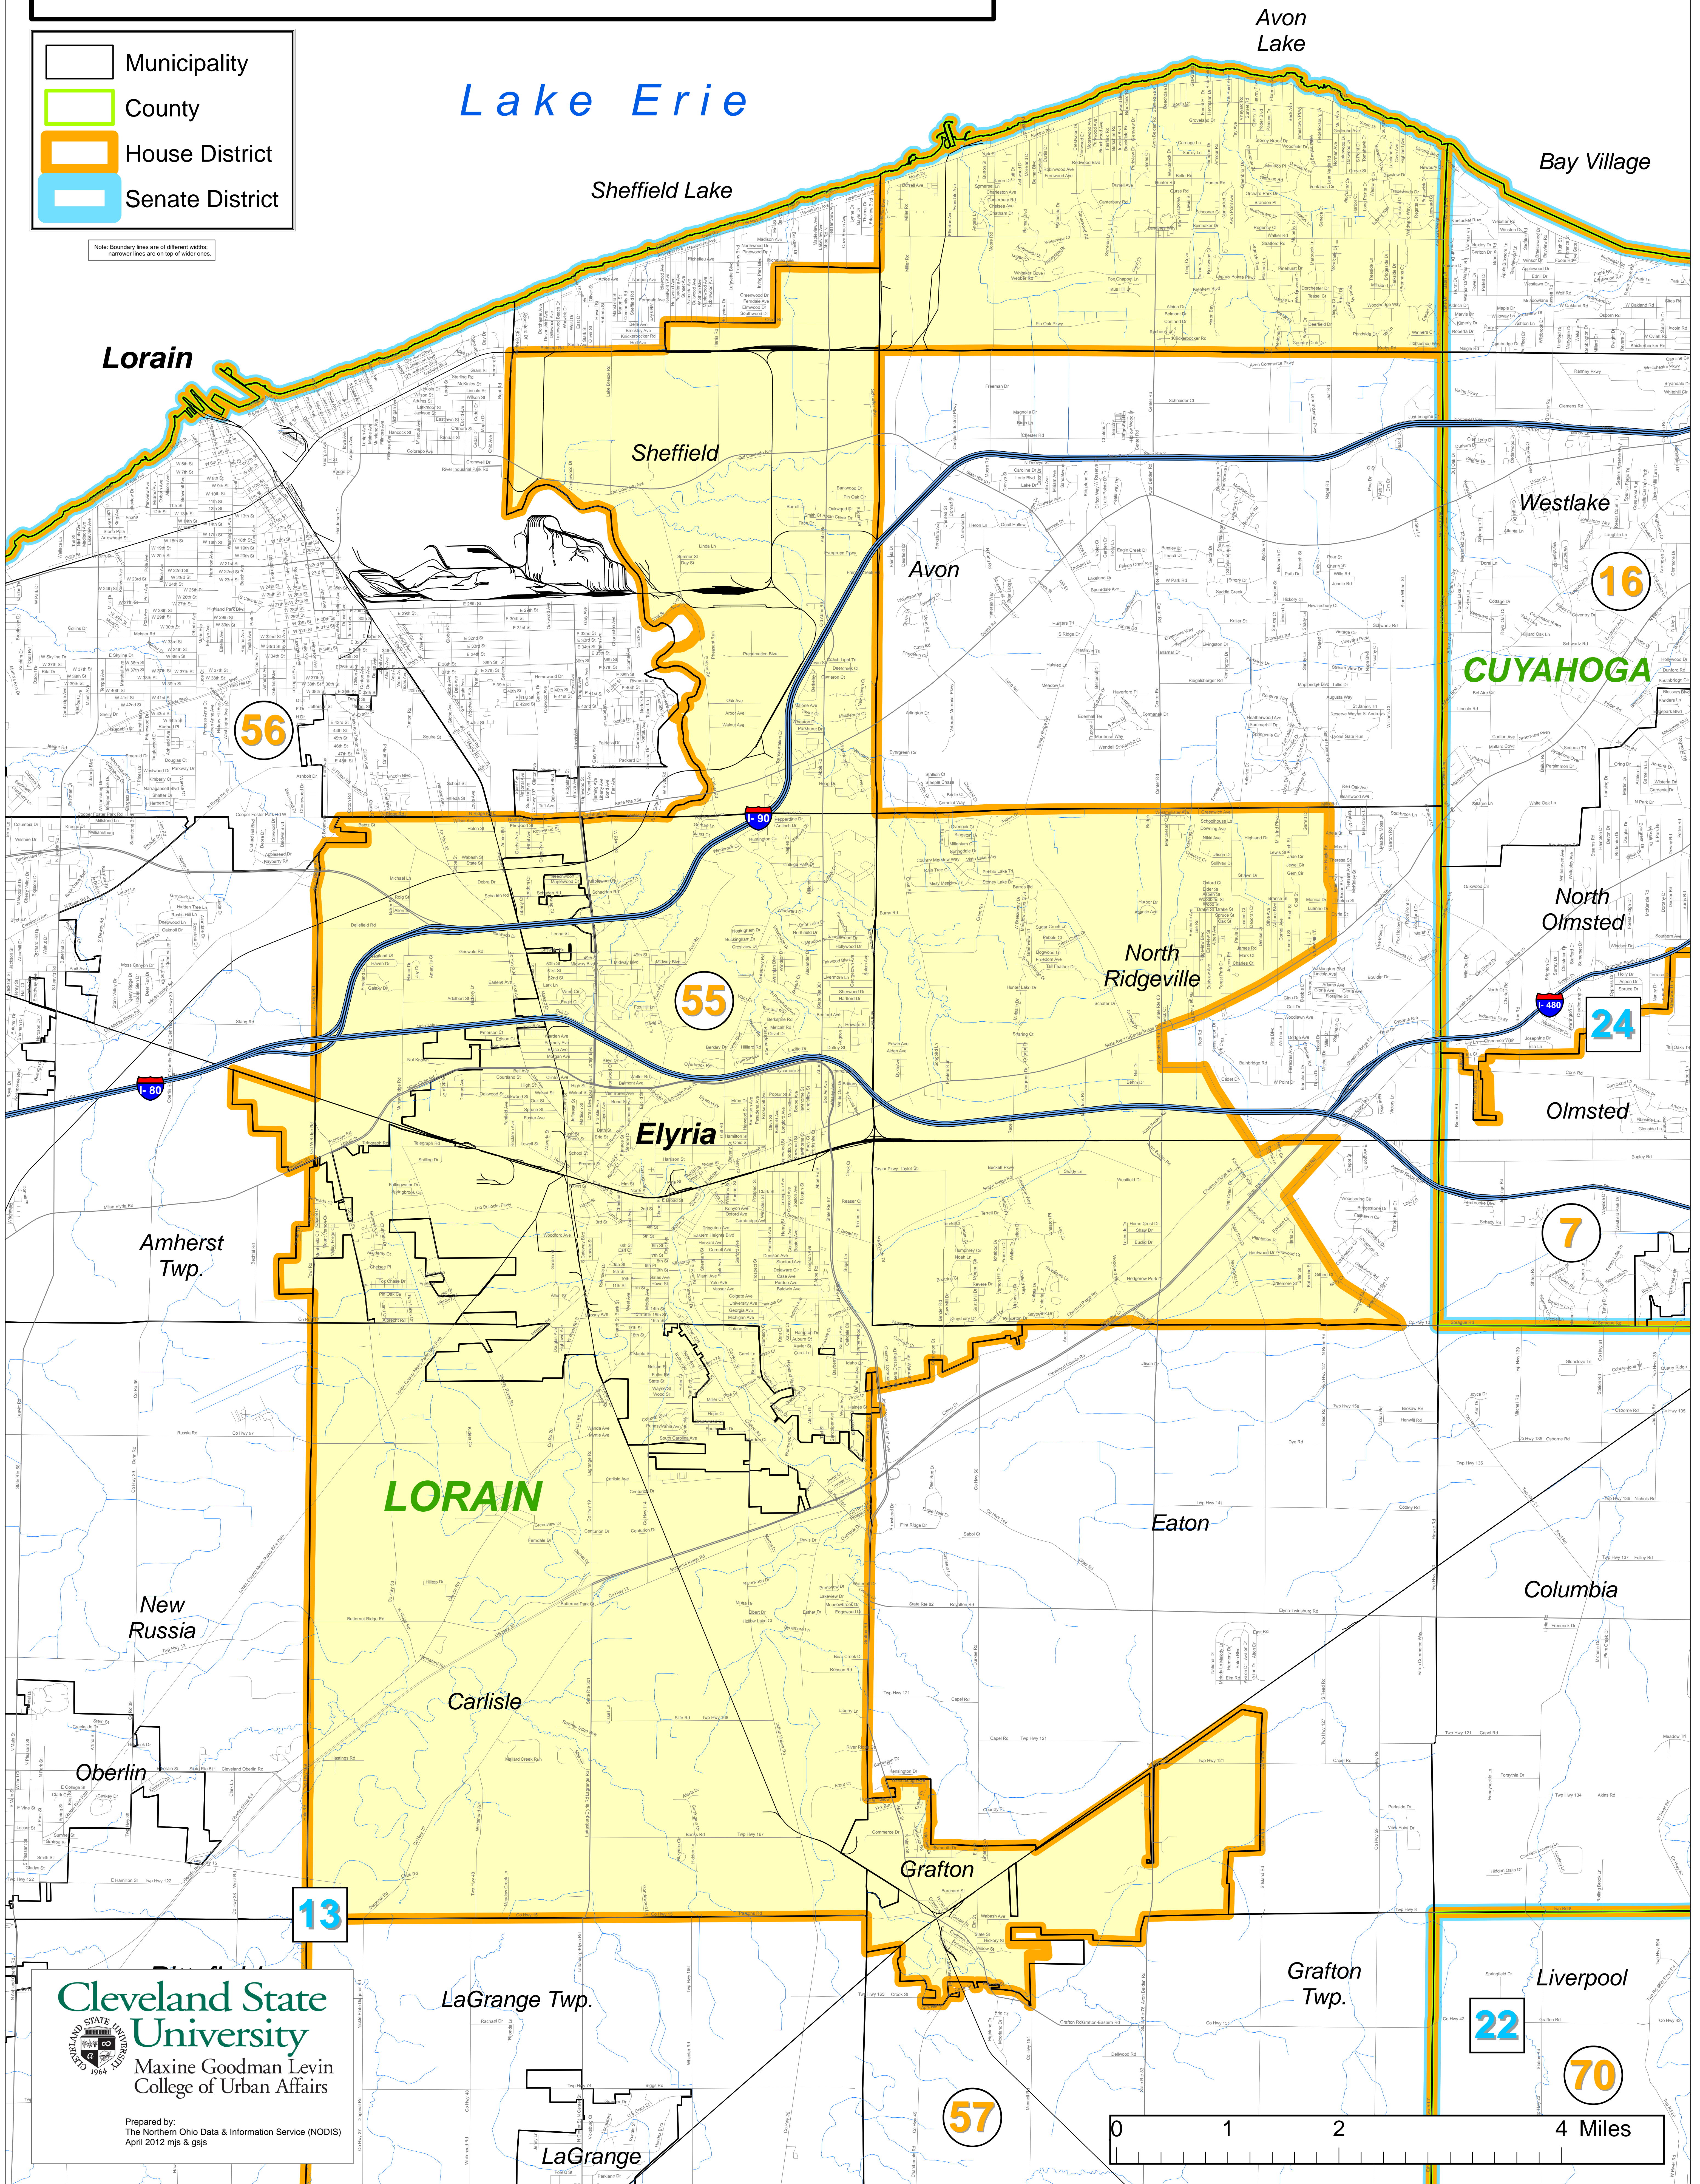

Ohio House District 55

- Municipality
- County
- House District
- Senate District

Cleveland State University
Maxine Goodman Levin
College of Urban Affairs