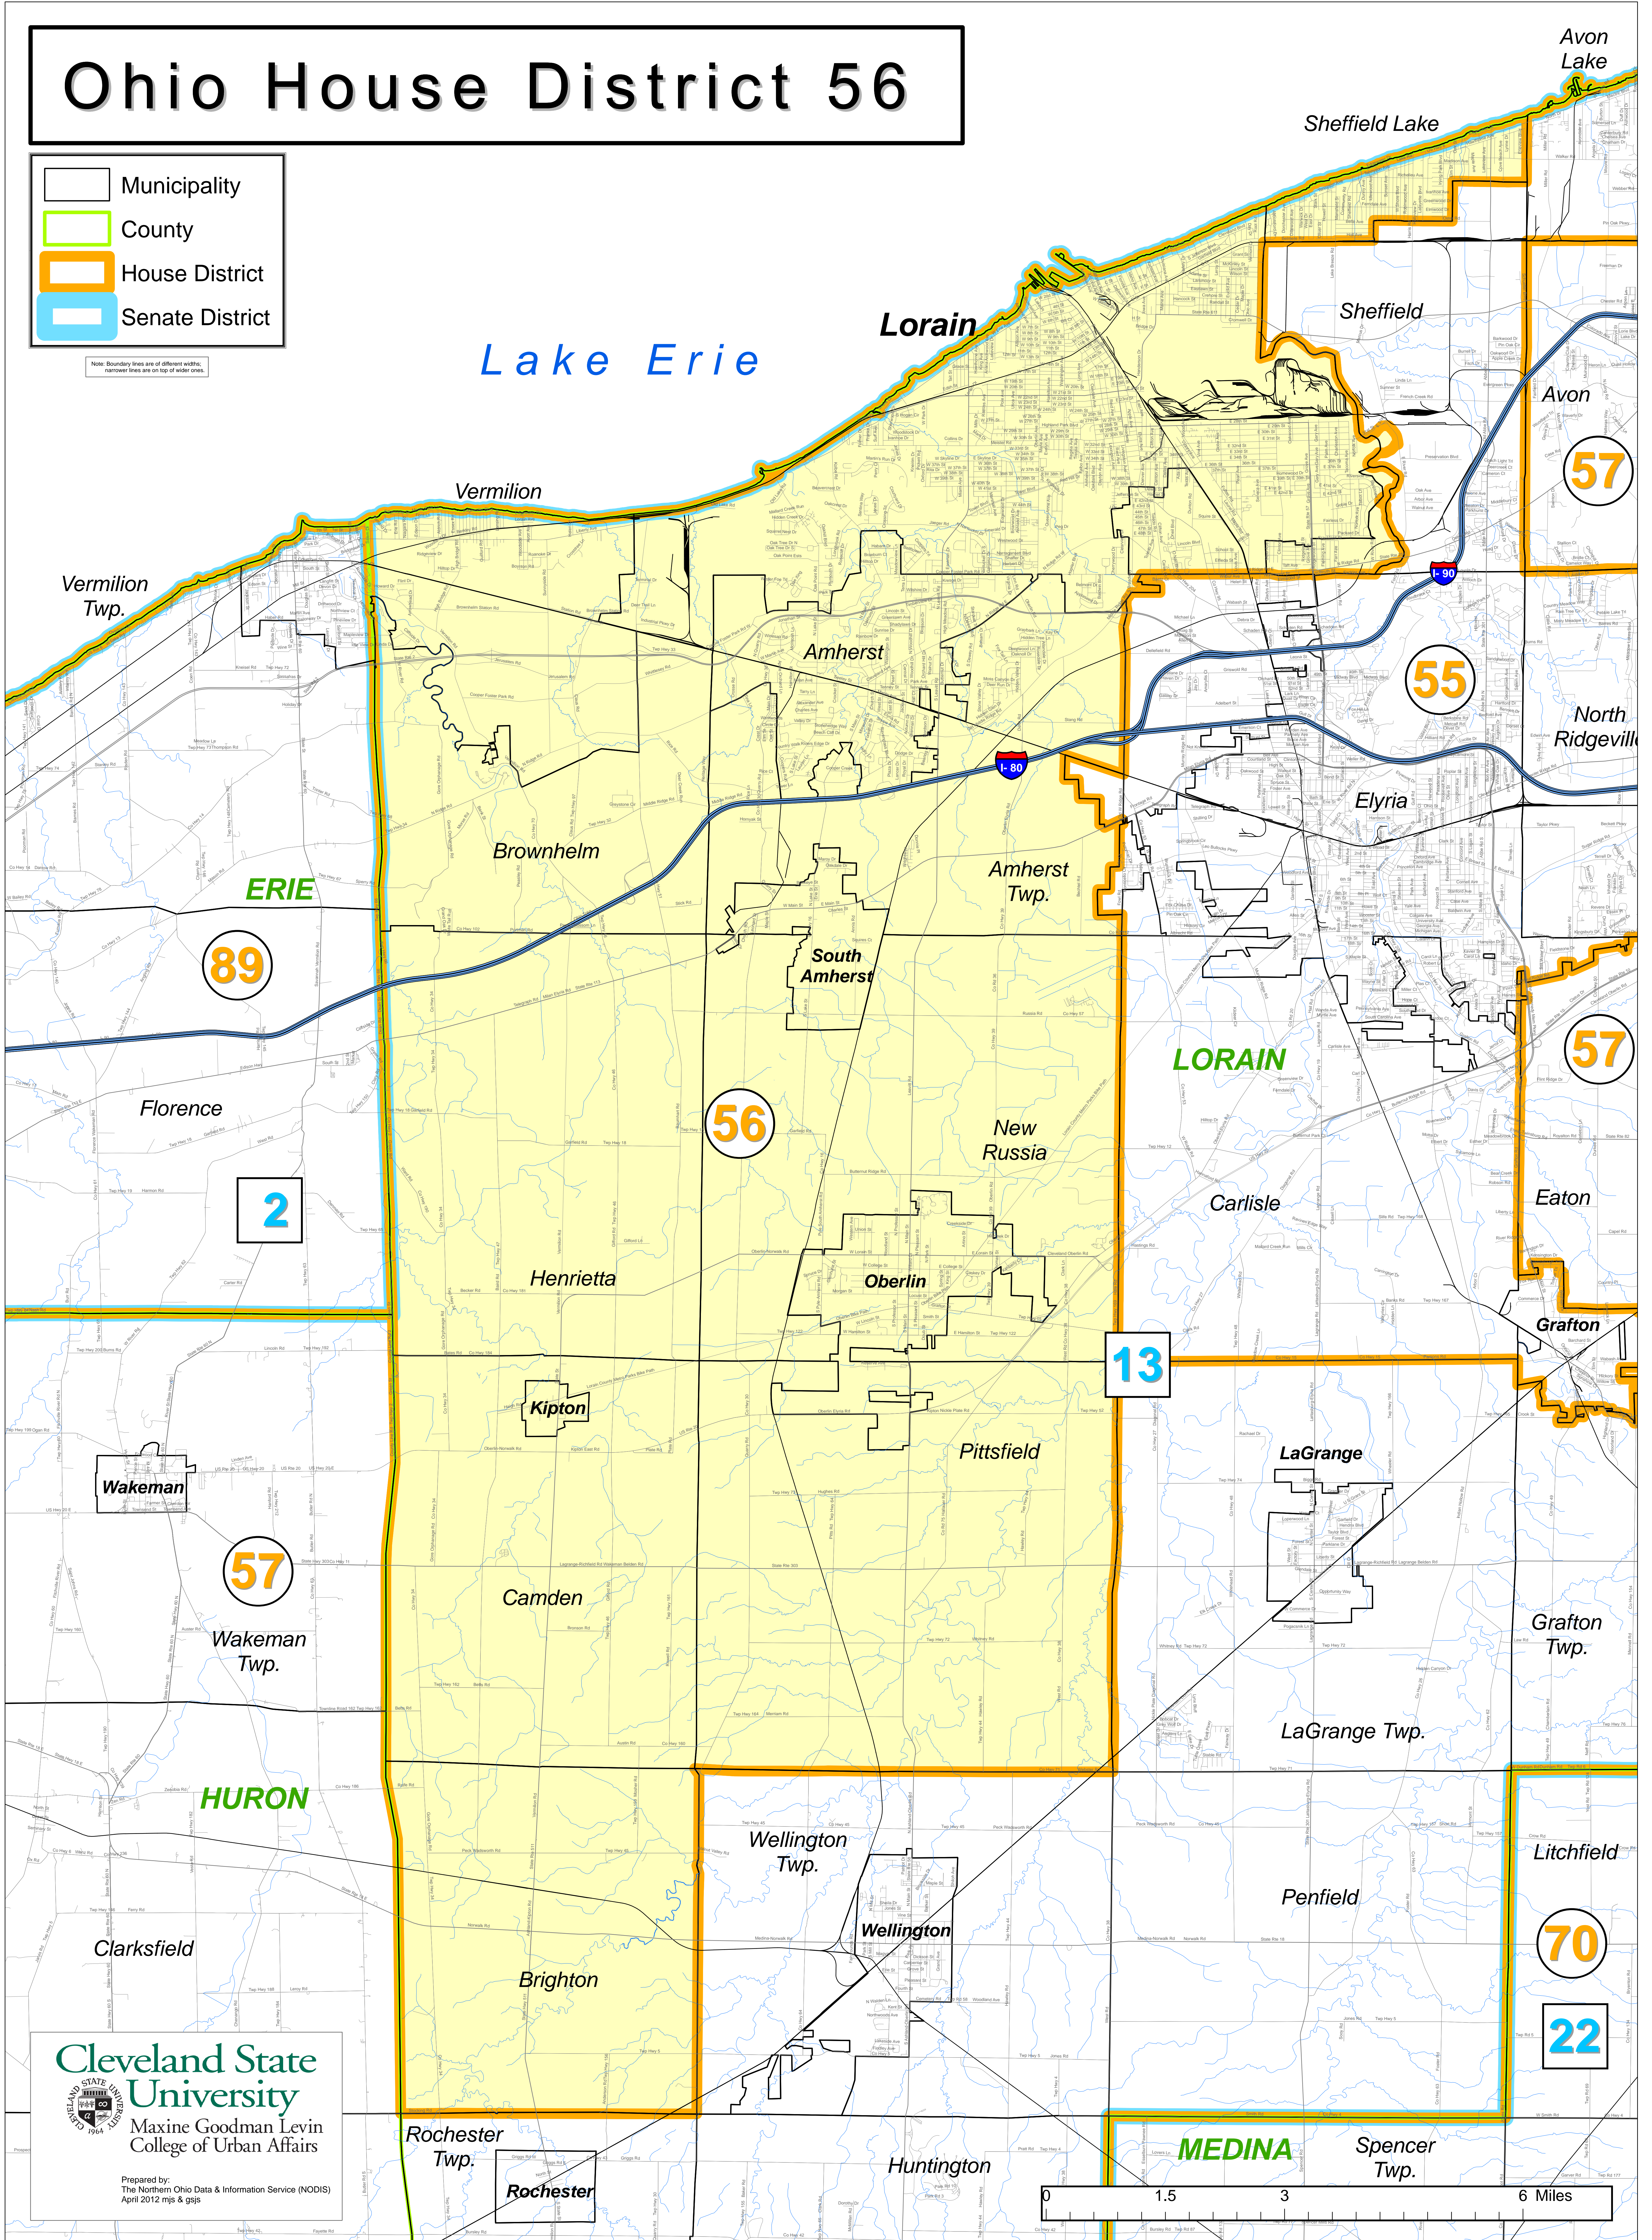

Ohio House District 56

- Municipality
- County
- House District
- Senate District

Cleveland State University
Maxine Goodman Levin
College of Urban Affairs