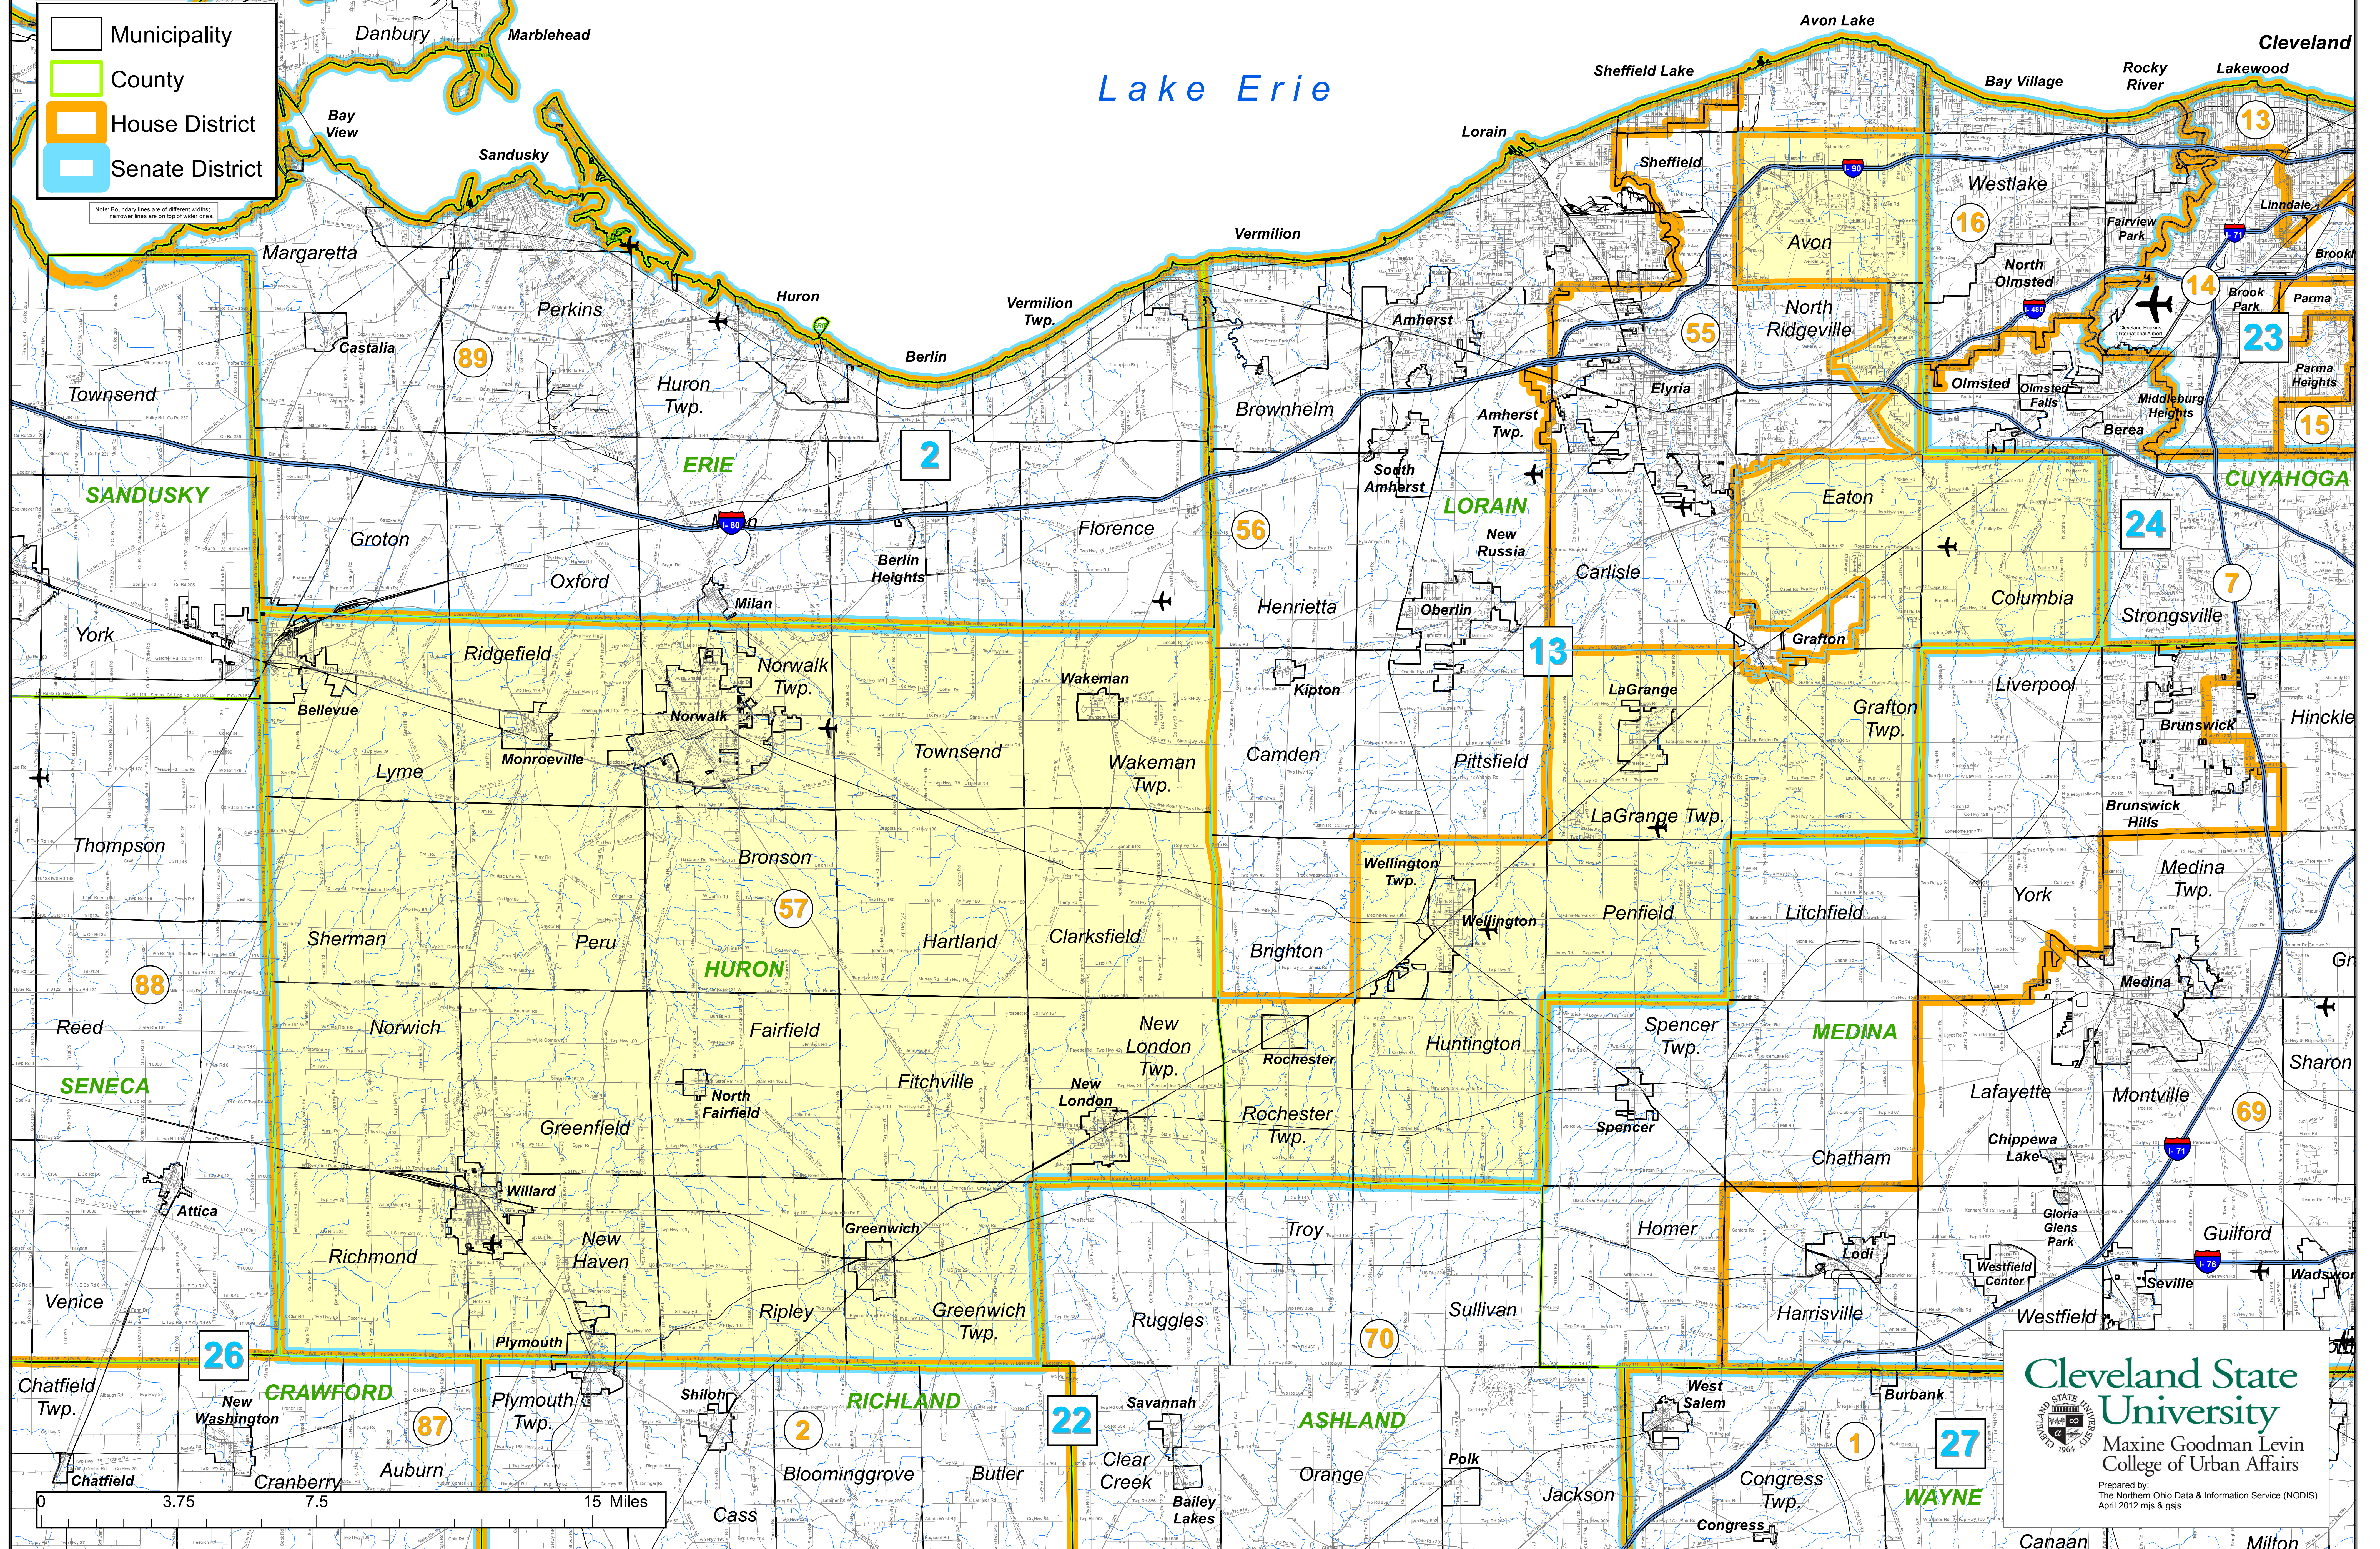

Ohio House District 57

Legend:

- Municipality (thin black line)
- County (thick green line)
- House District (thick orange line)
- Senate District (thick blue line)

Note: Boundary lines are of different widths; narrower lines are on top of wider ones.

Cleveland State University
Maxine Goodman Levin College of Urban Affairs
Prepared by:
The Northern Ohio Data & Information Service (NODIS)
April 2012 mjs & gjs