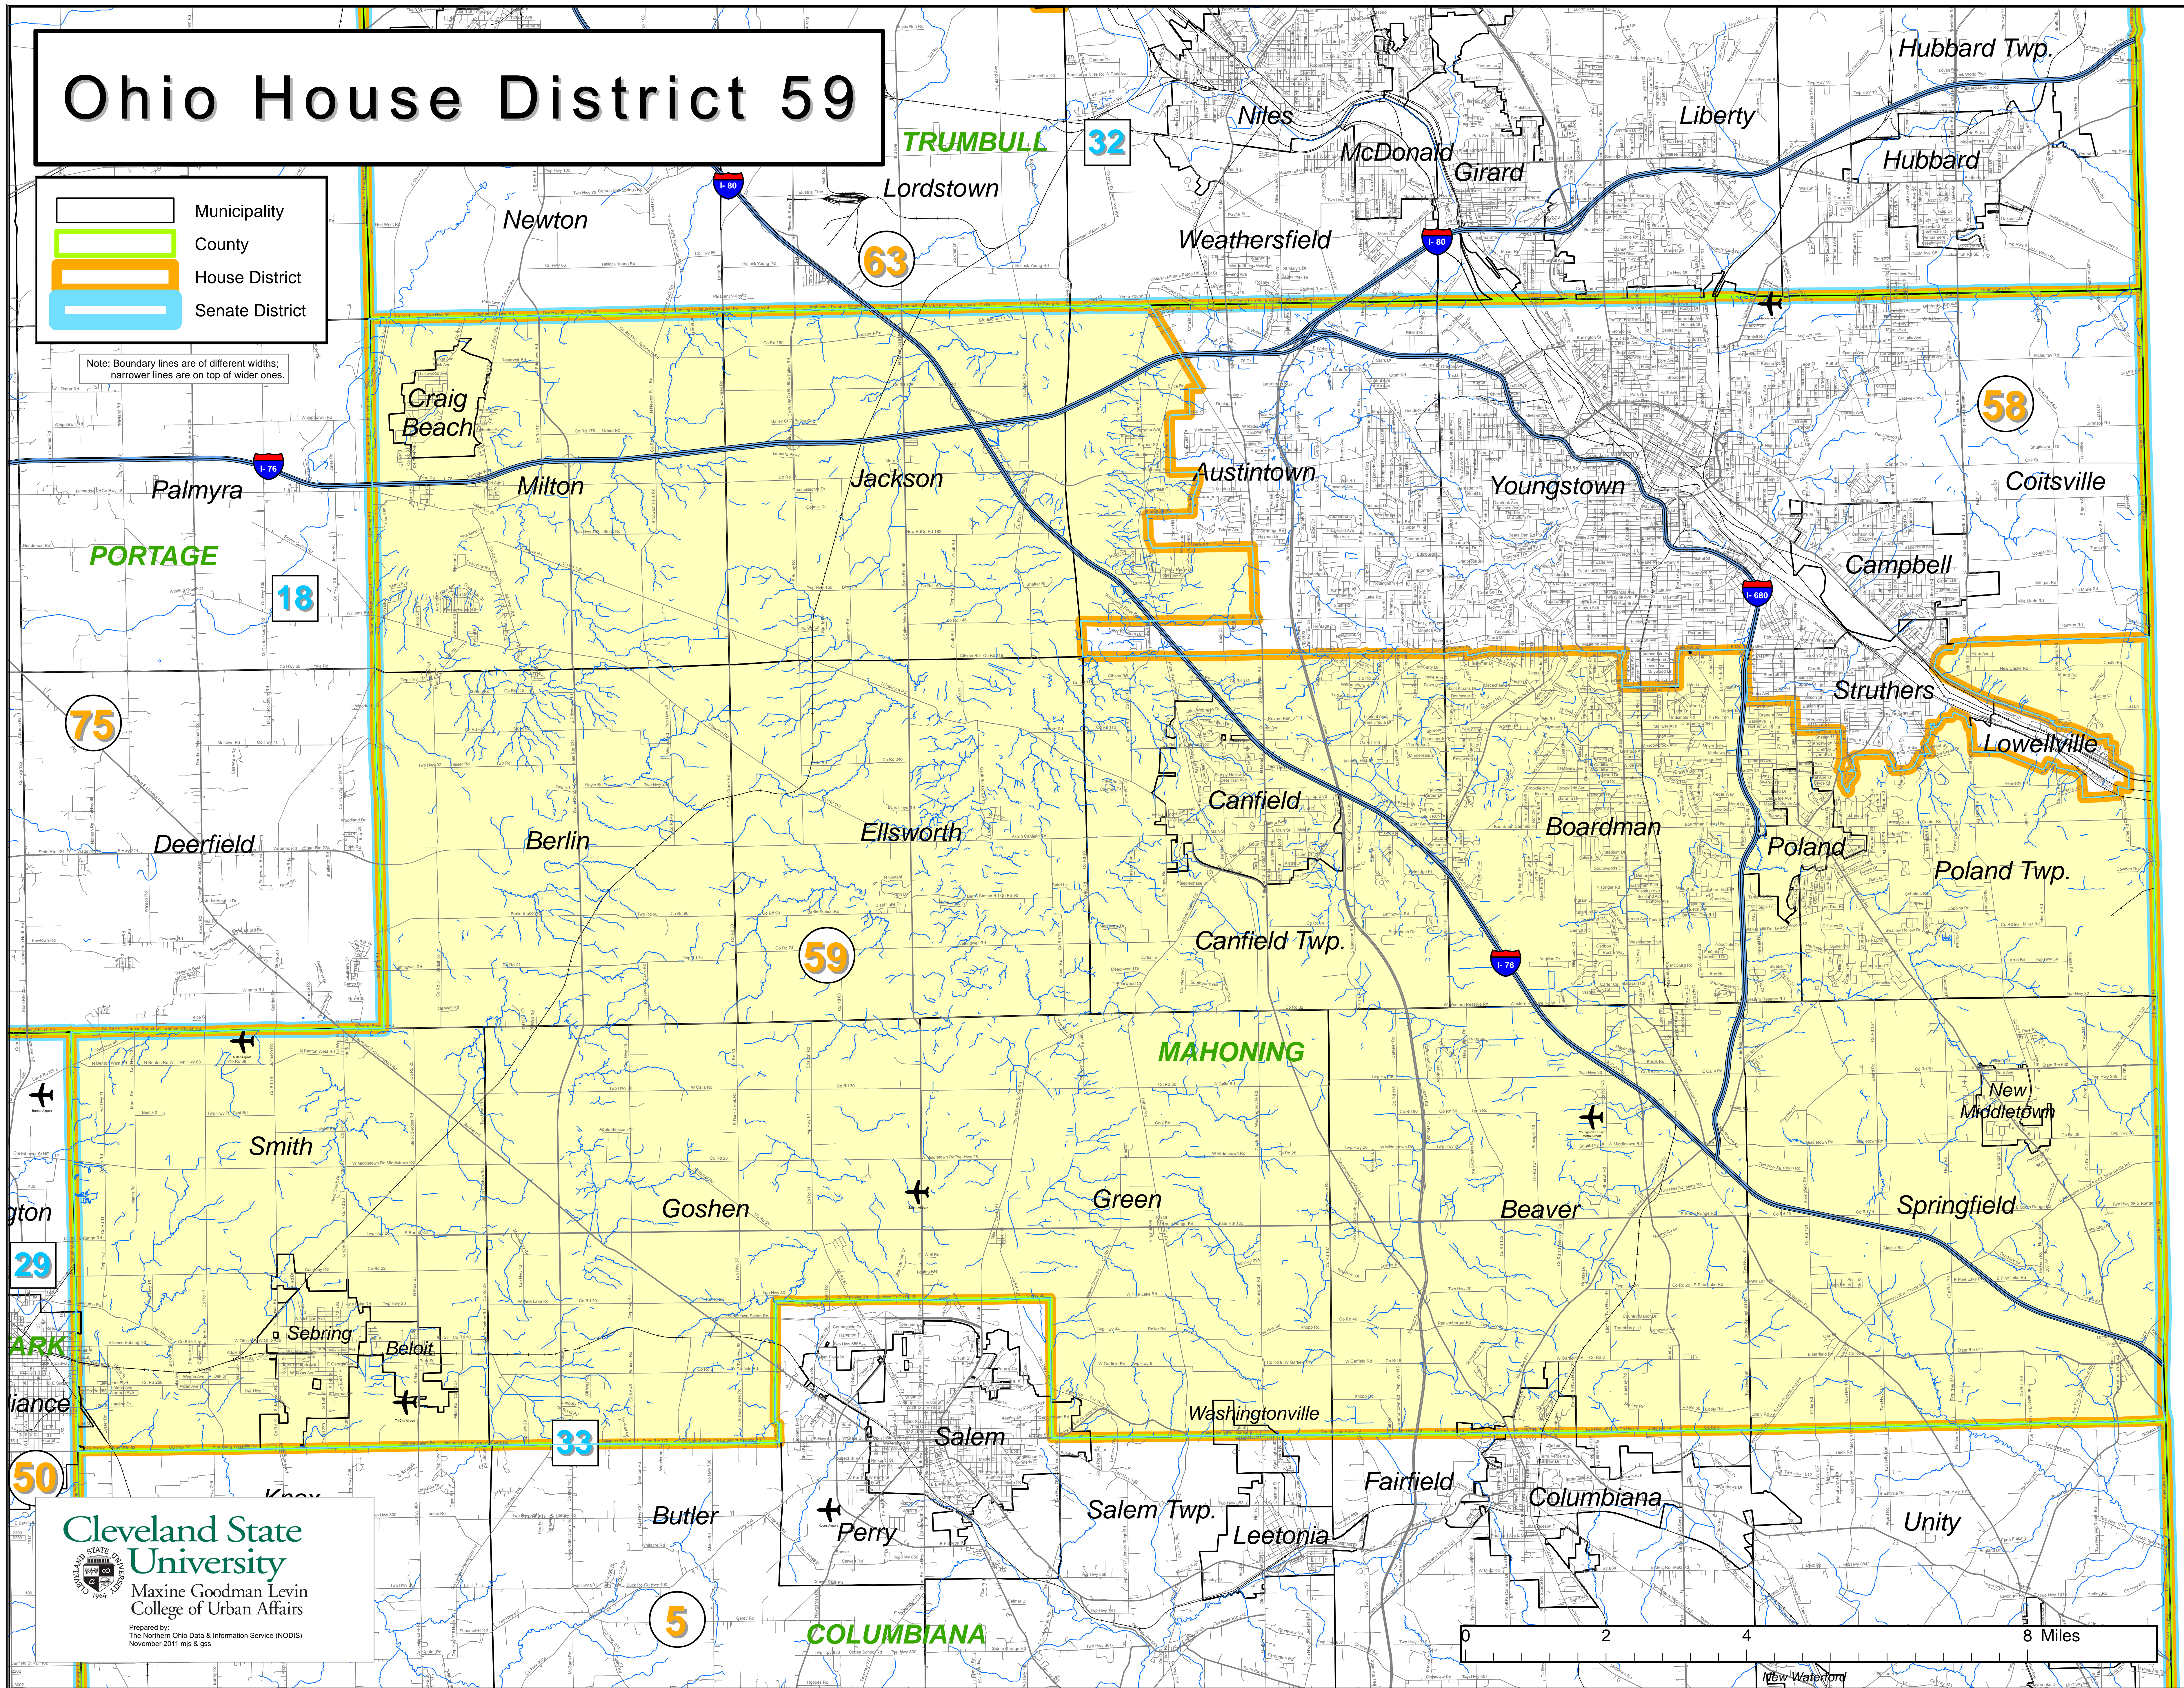

Ohio House District 59

Legend:

- Municipality (thin black line)
- County (thick green line)
- House District (thick orange line)
- Senate District (thick blue line)

Cleveland State University
Maxine Goodman Levin
College of Urban Affairs

New Watermark