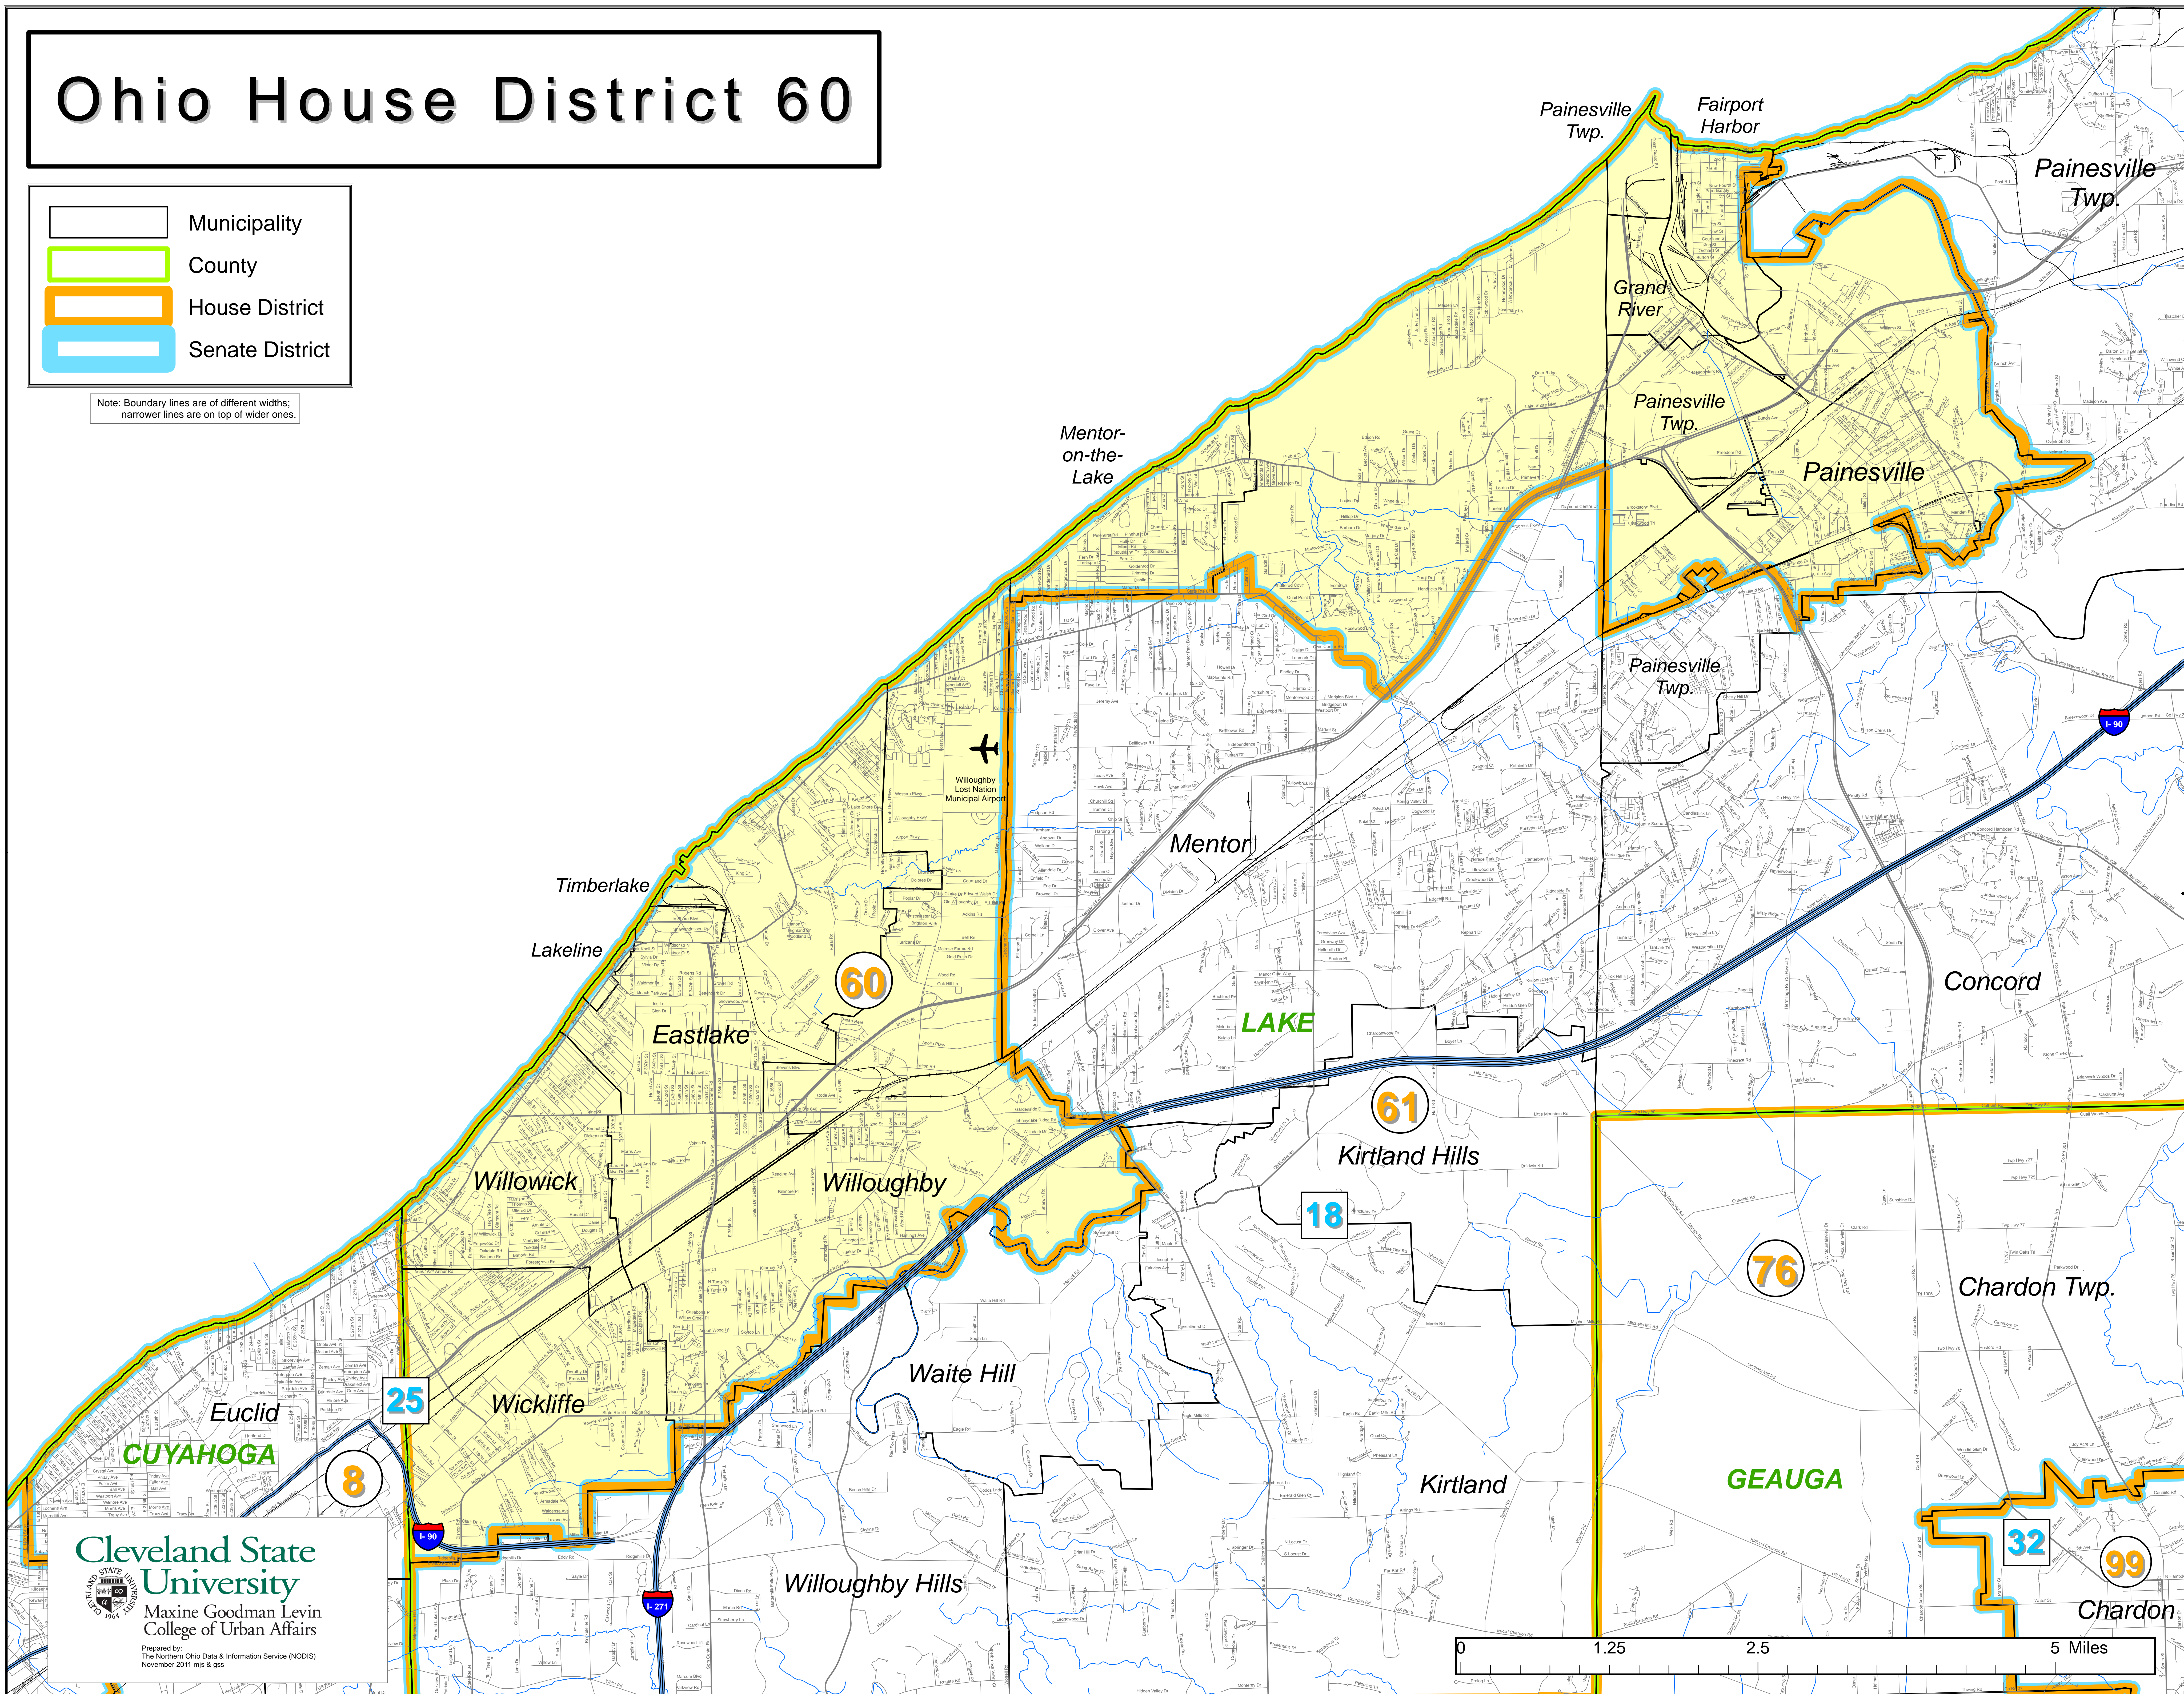

Ohio House District 60

Cleveland State University
Maxine Goodman Levin
College of Urban Affairs