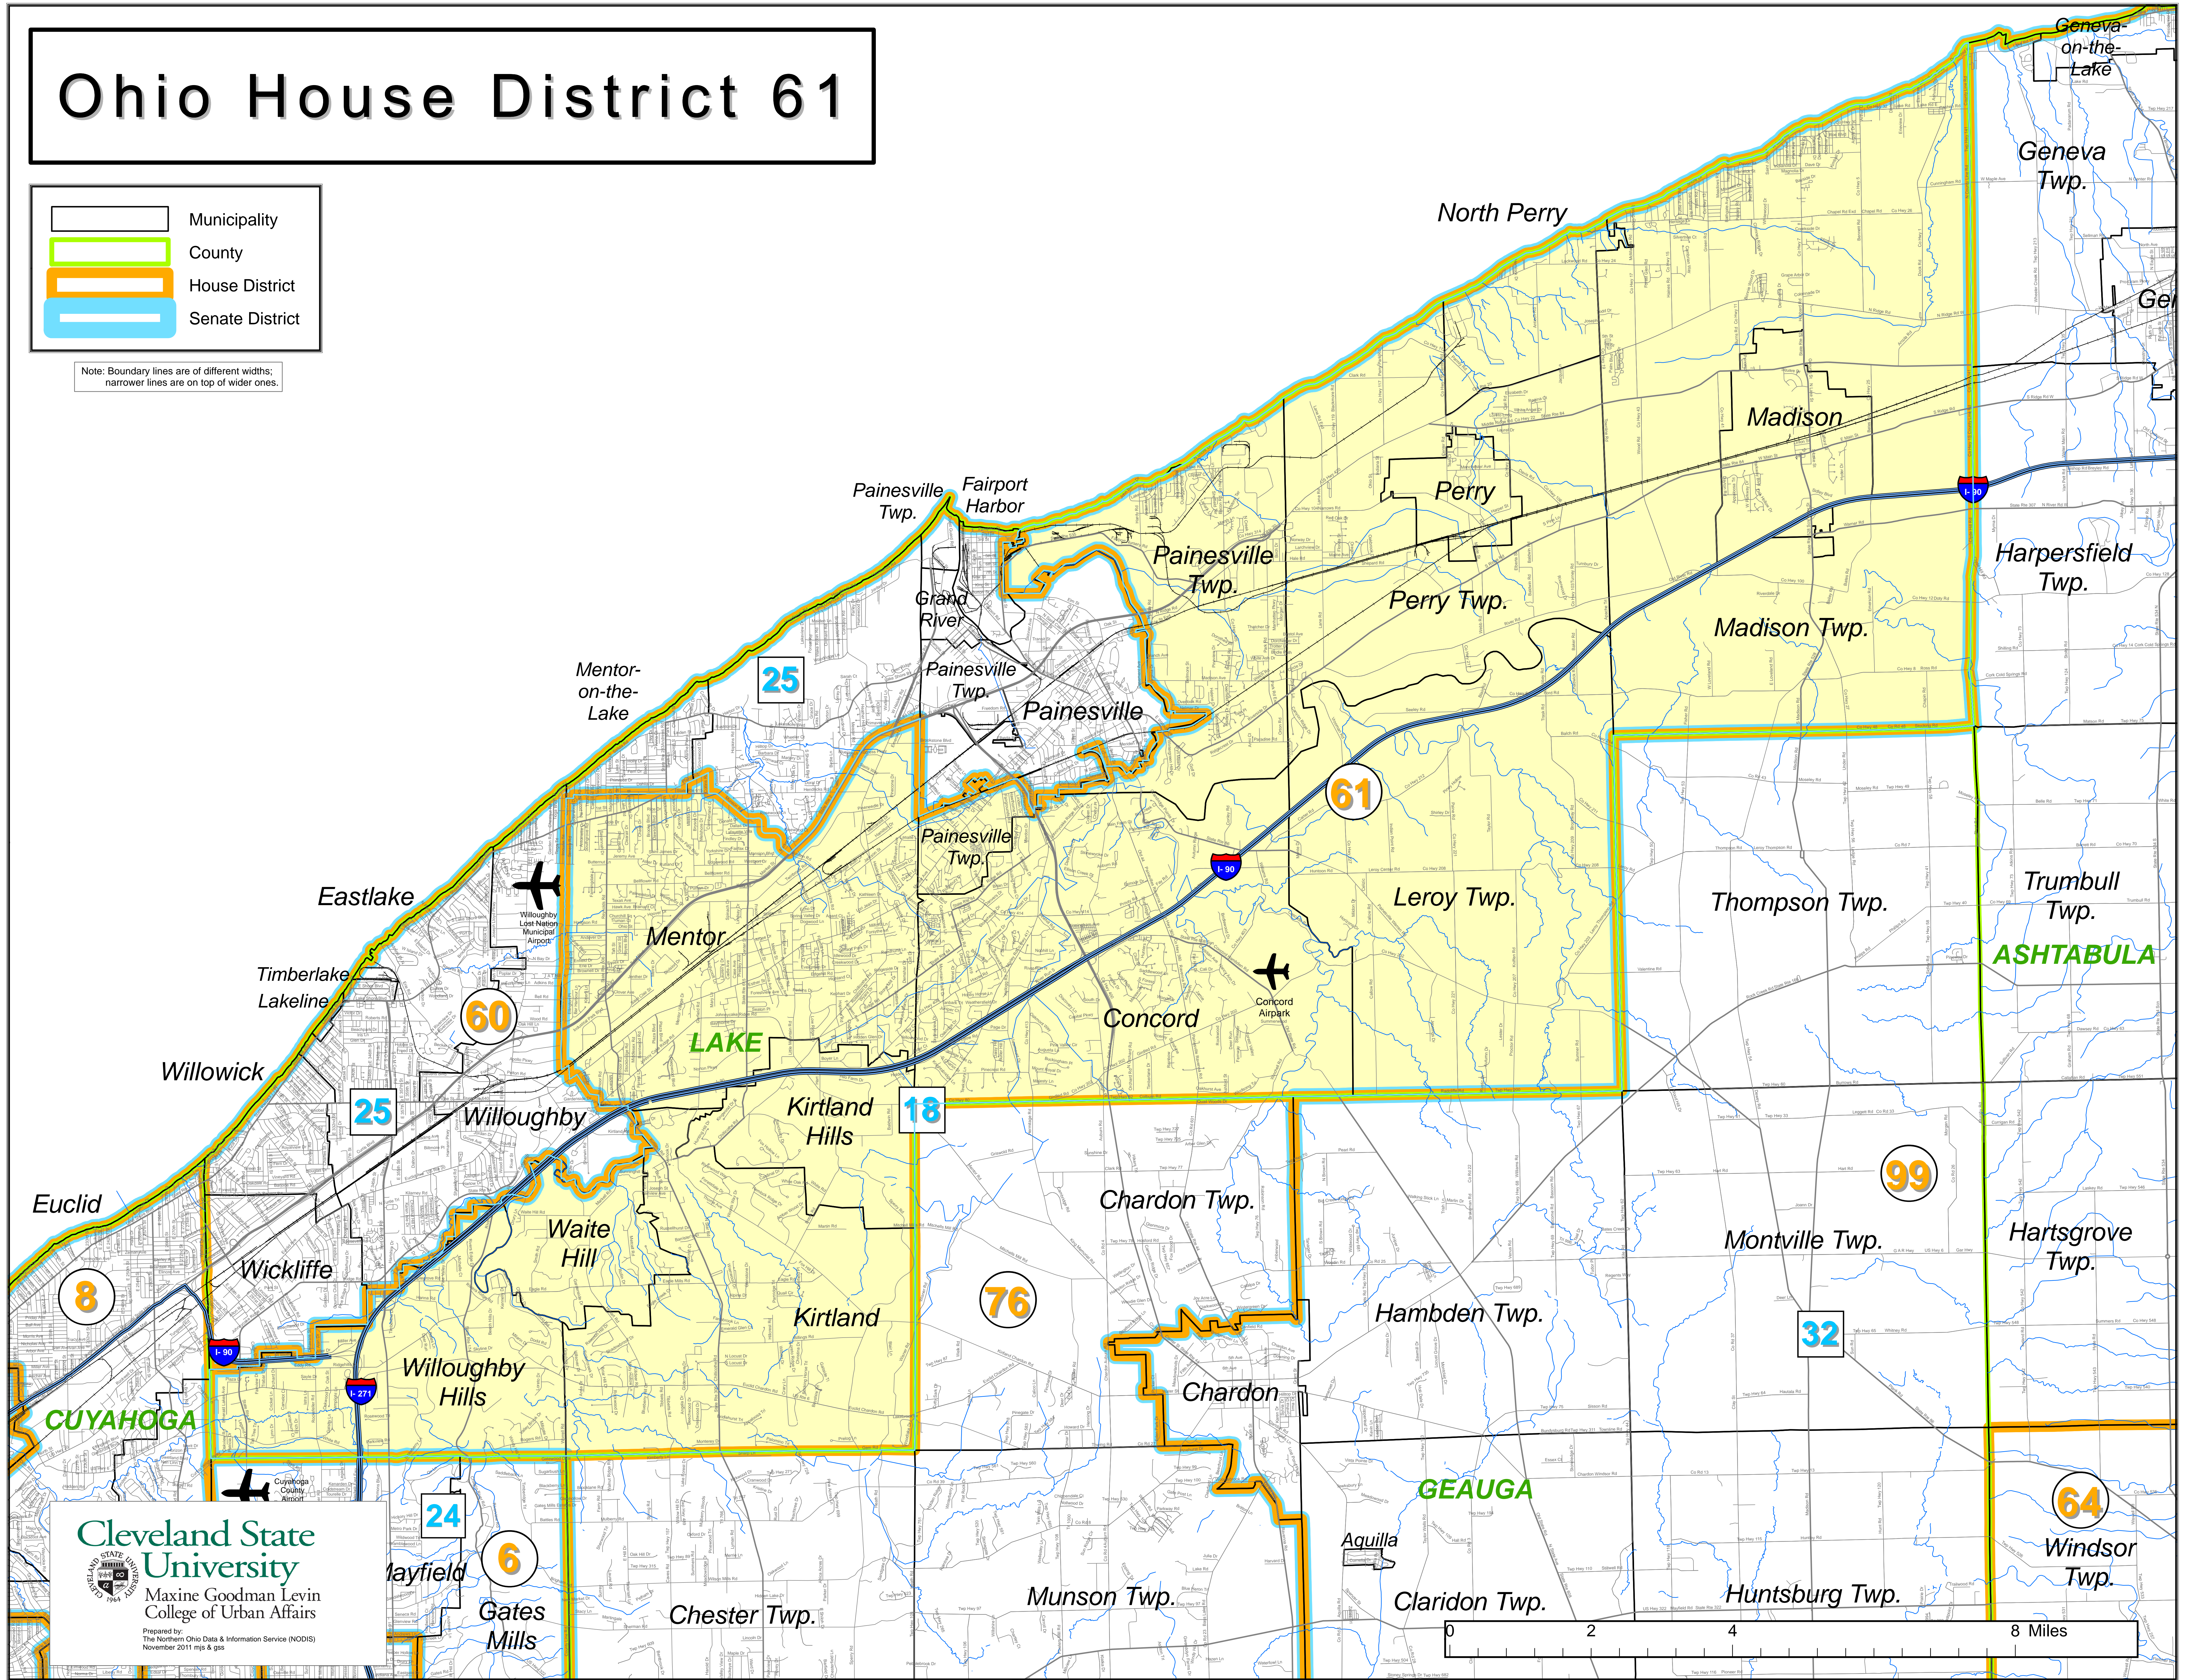

Ohio House District 61

Municipality
County
House District
Senate District

Cleveland State University
Maxine Goodman Levin
College of Urban Affairs
Prepared by:
The Northern Ohio Data & Information Service (NODIS)
November 2011 mpj & gjs