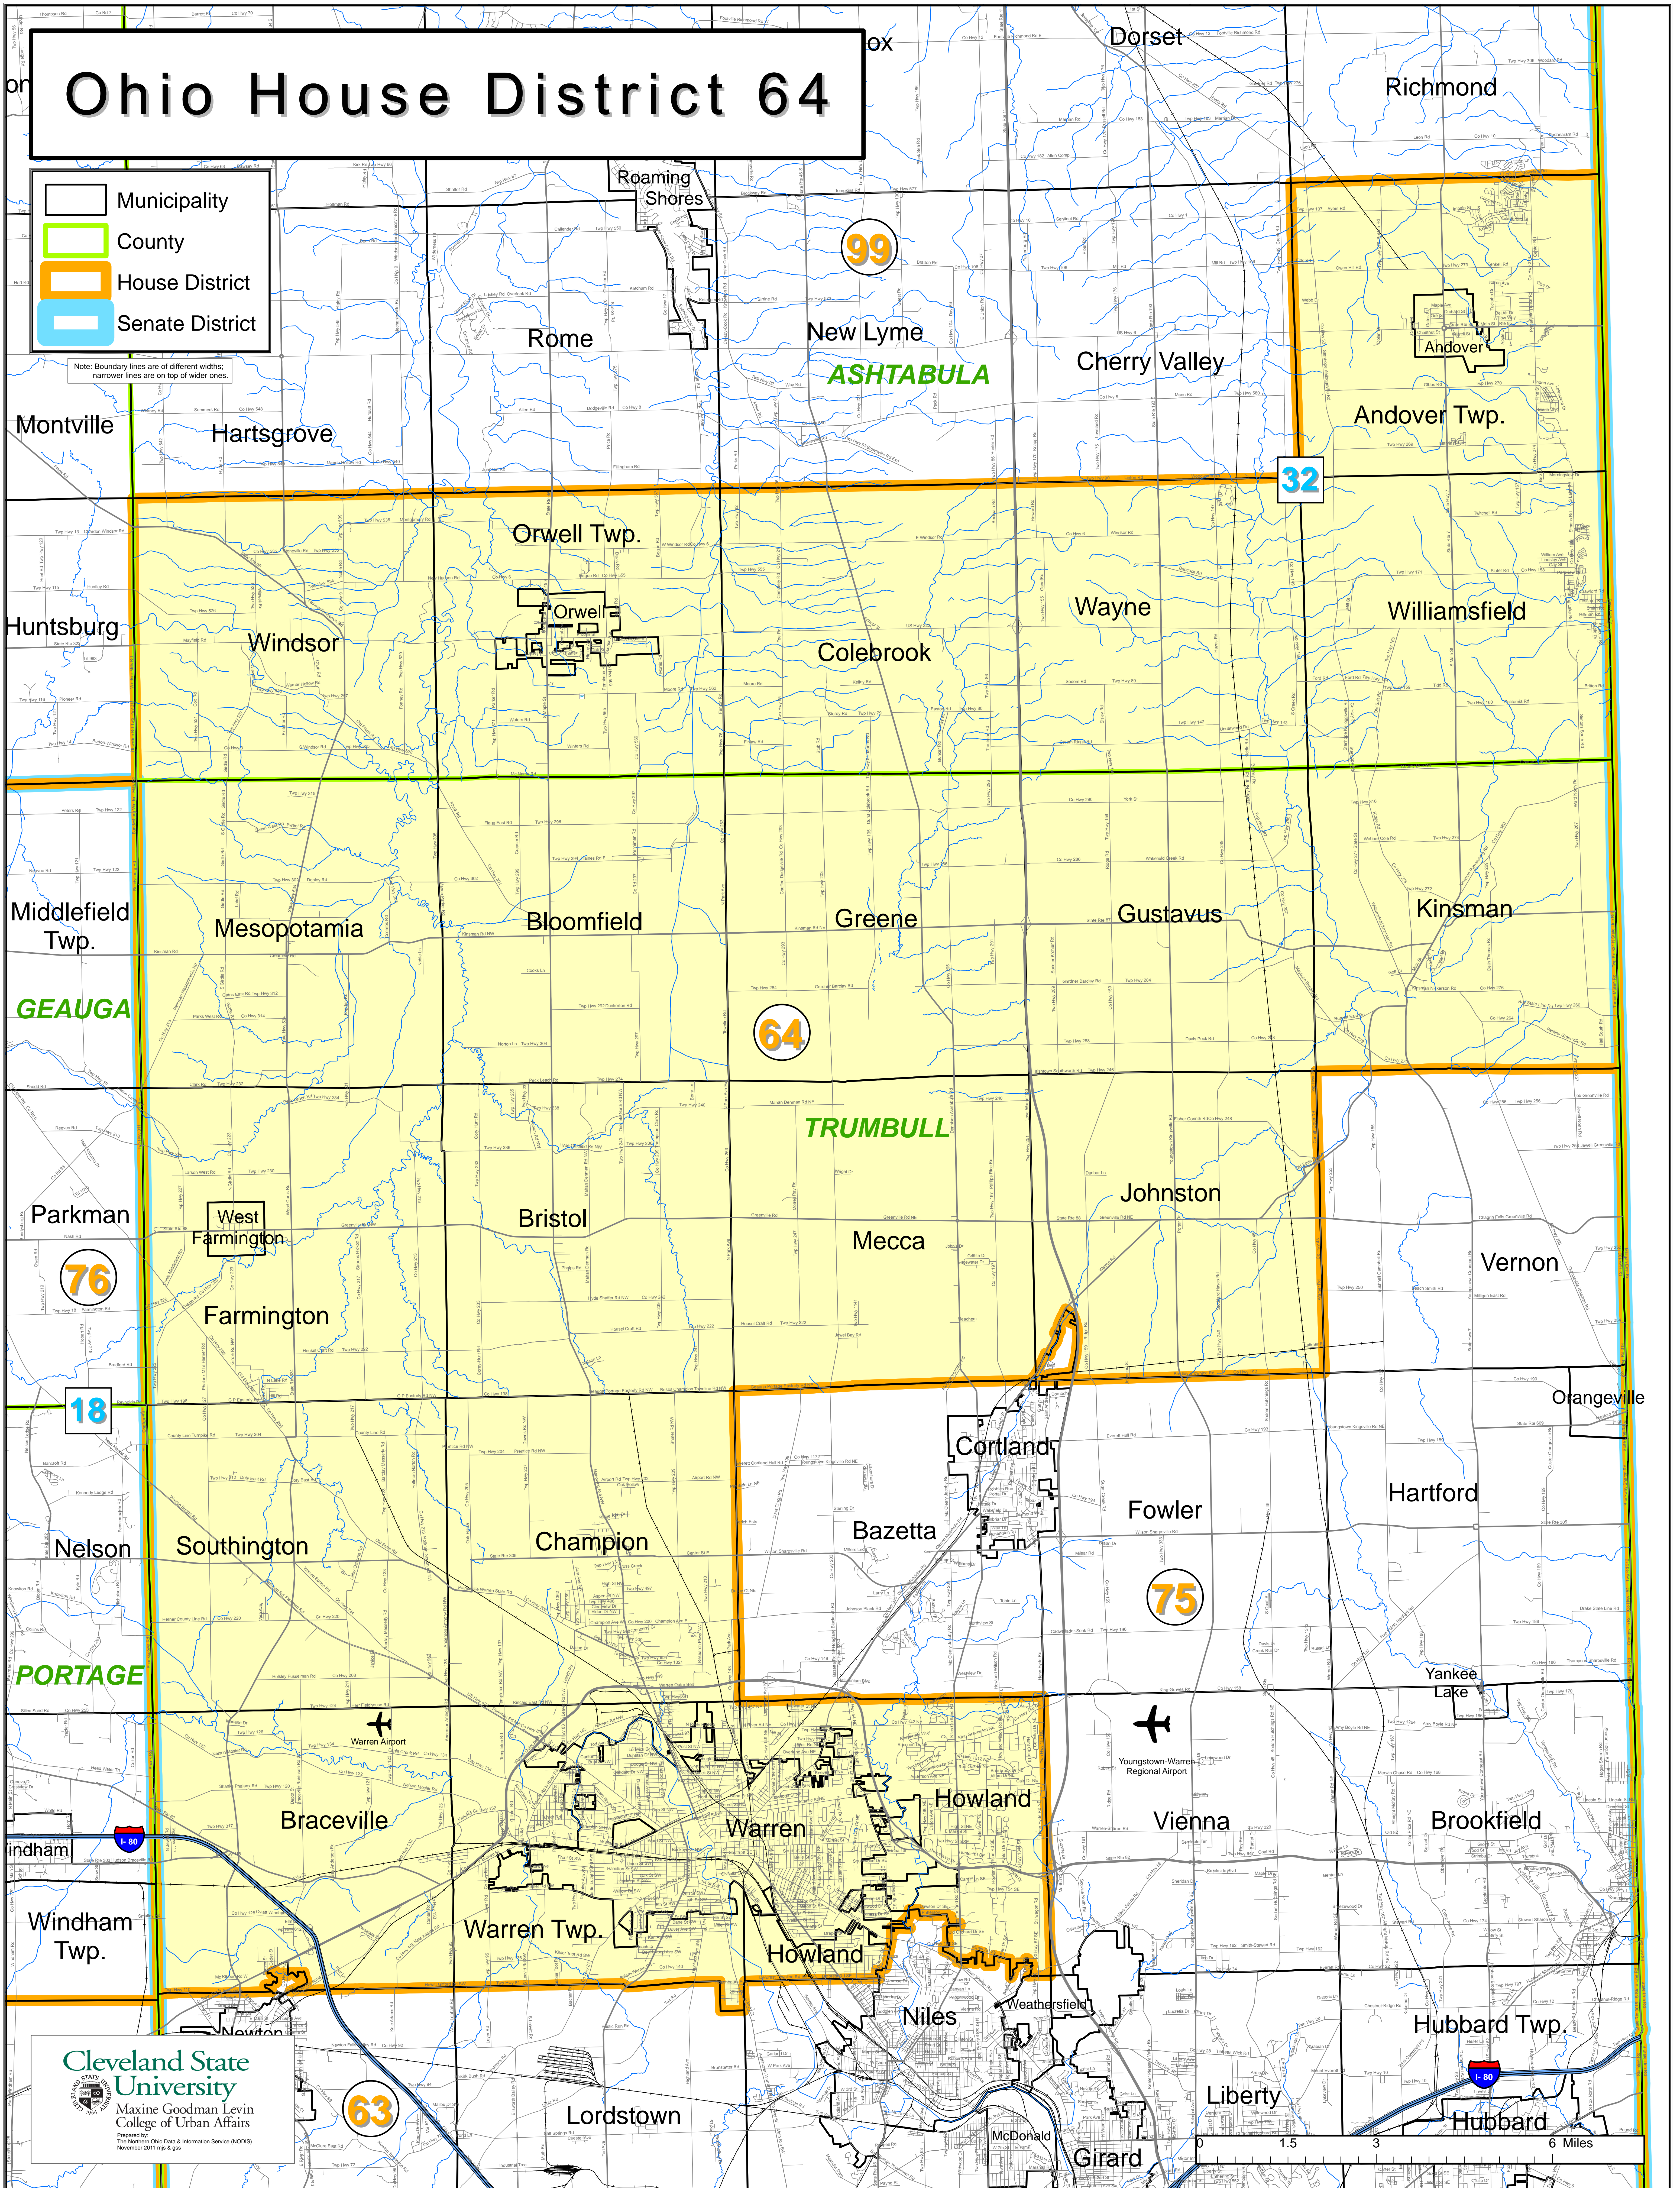

Ohio House District 64

- Municipality
- County
- House District
- Senate District

Cleveland State University

Maxine Goodman Levin College of Urban Affairs