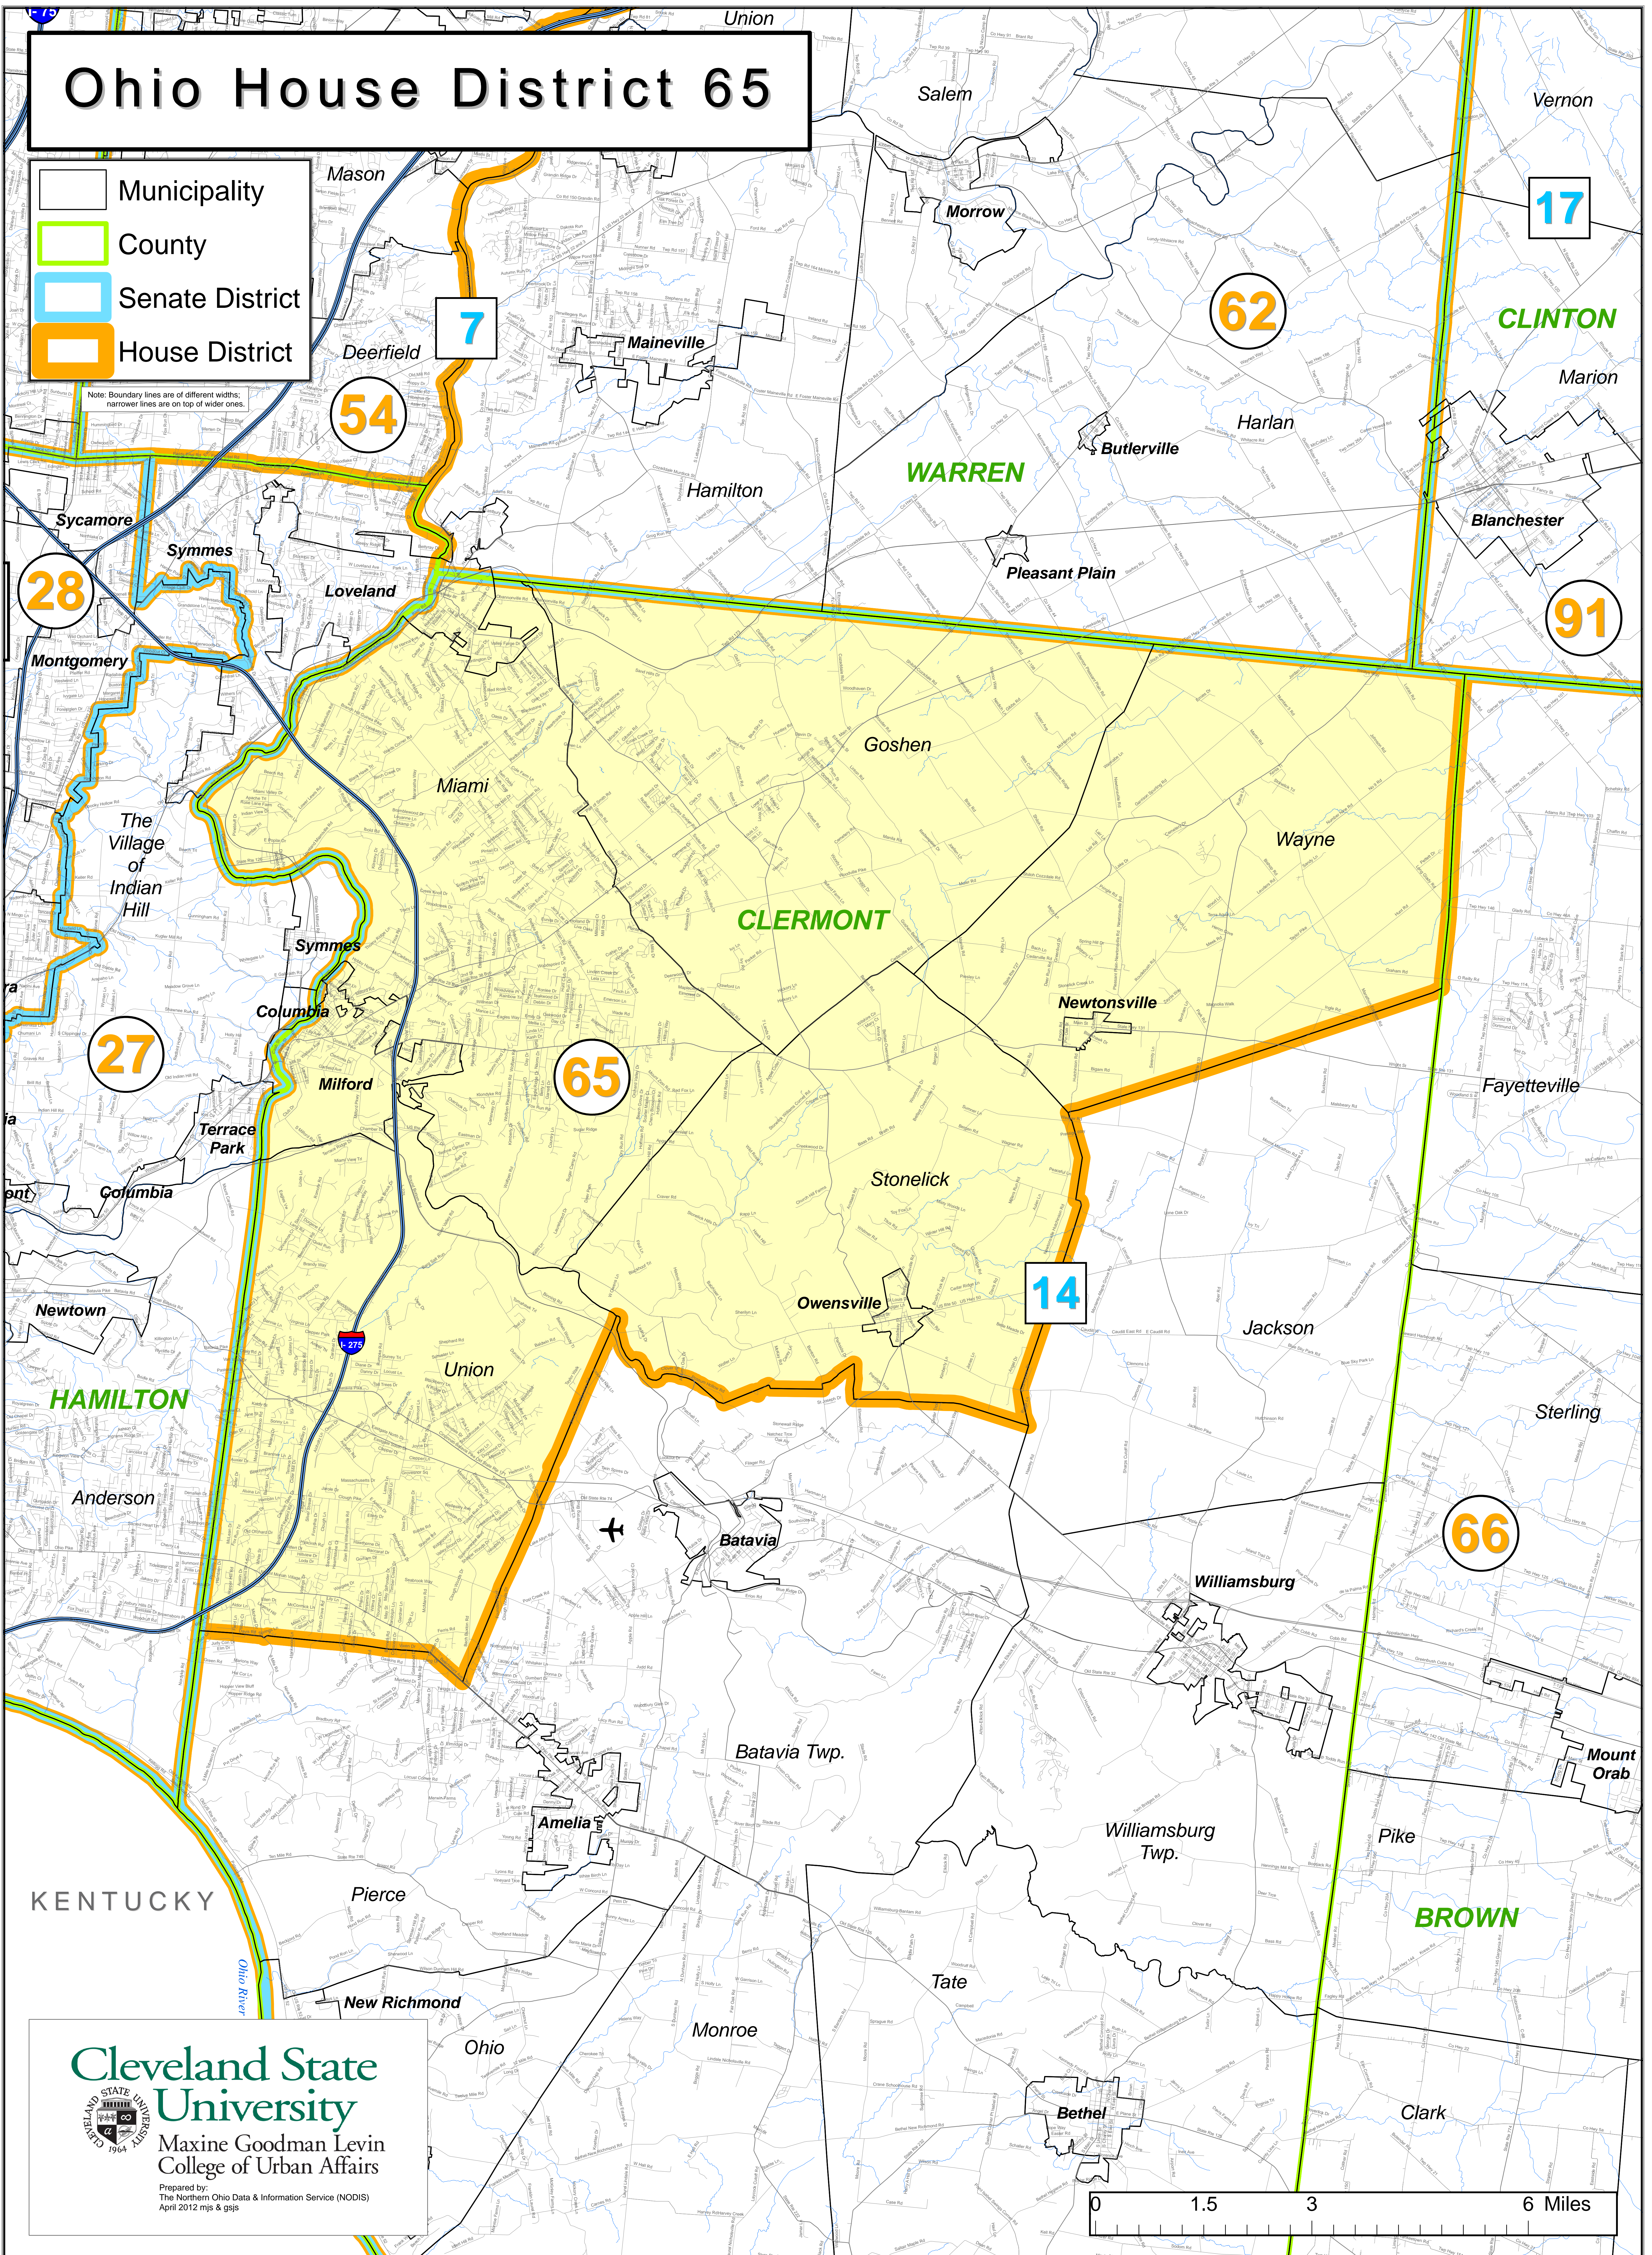

Ohio House District 65

- Municipality
- County
- Senate District
- House District

Cleveland State University

Maxine Goodman Levin College of Urban Affairs