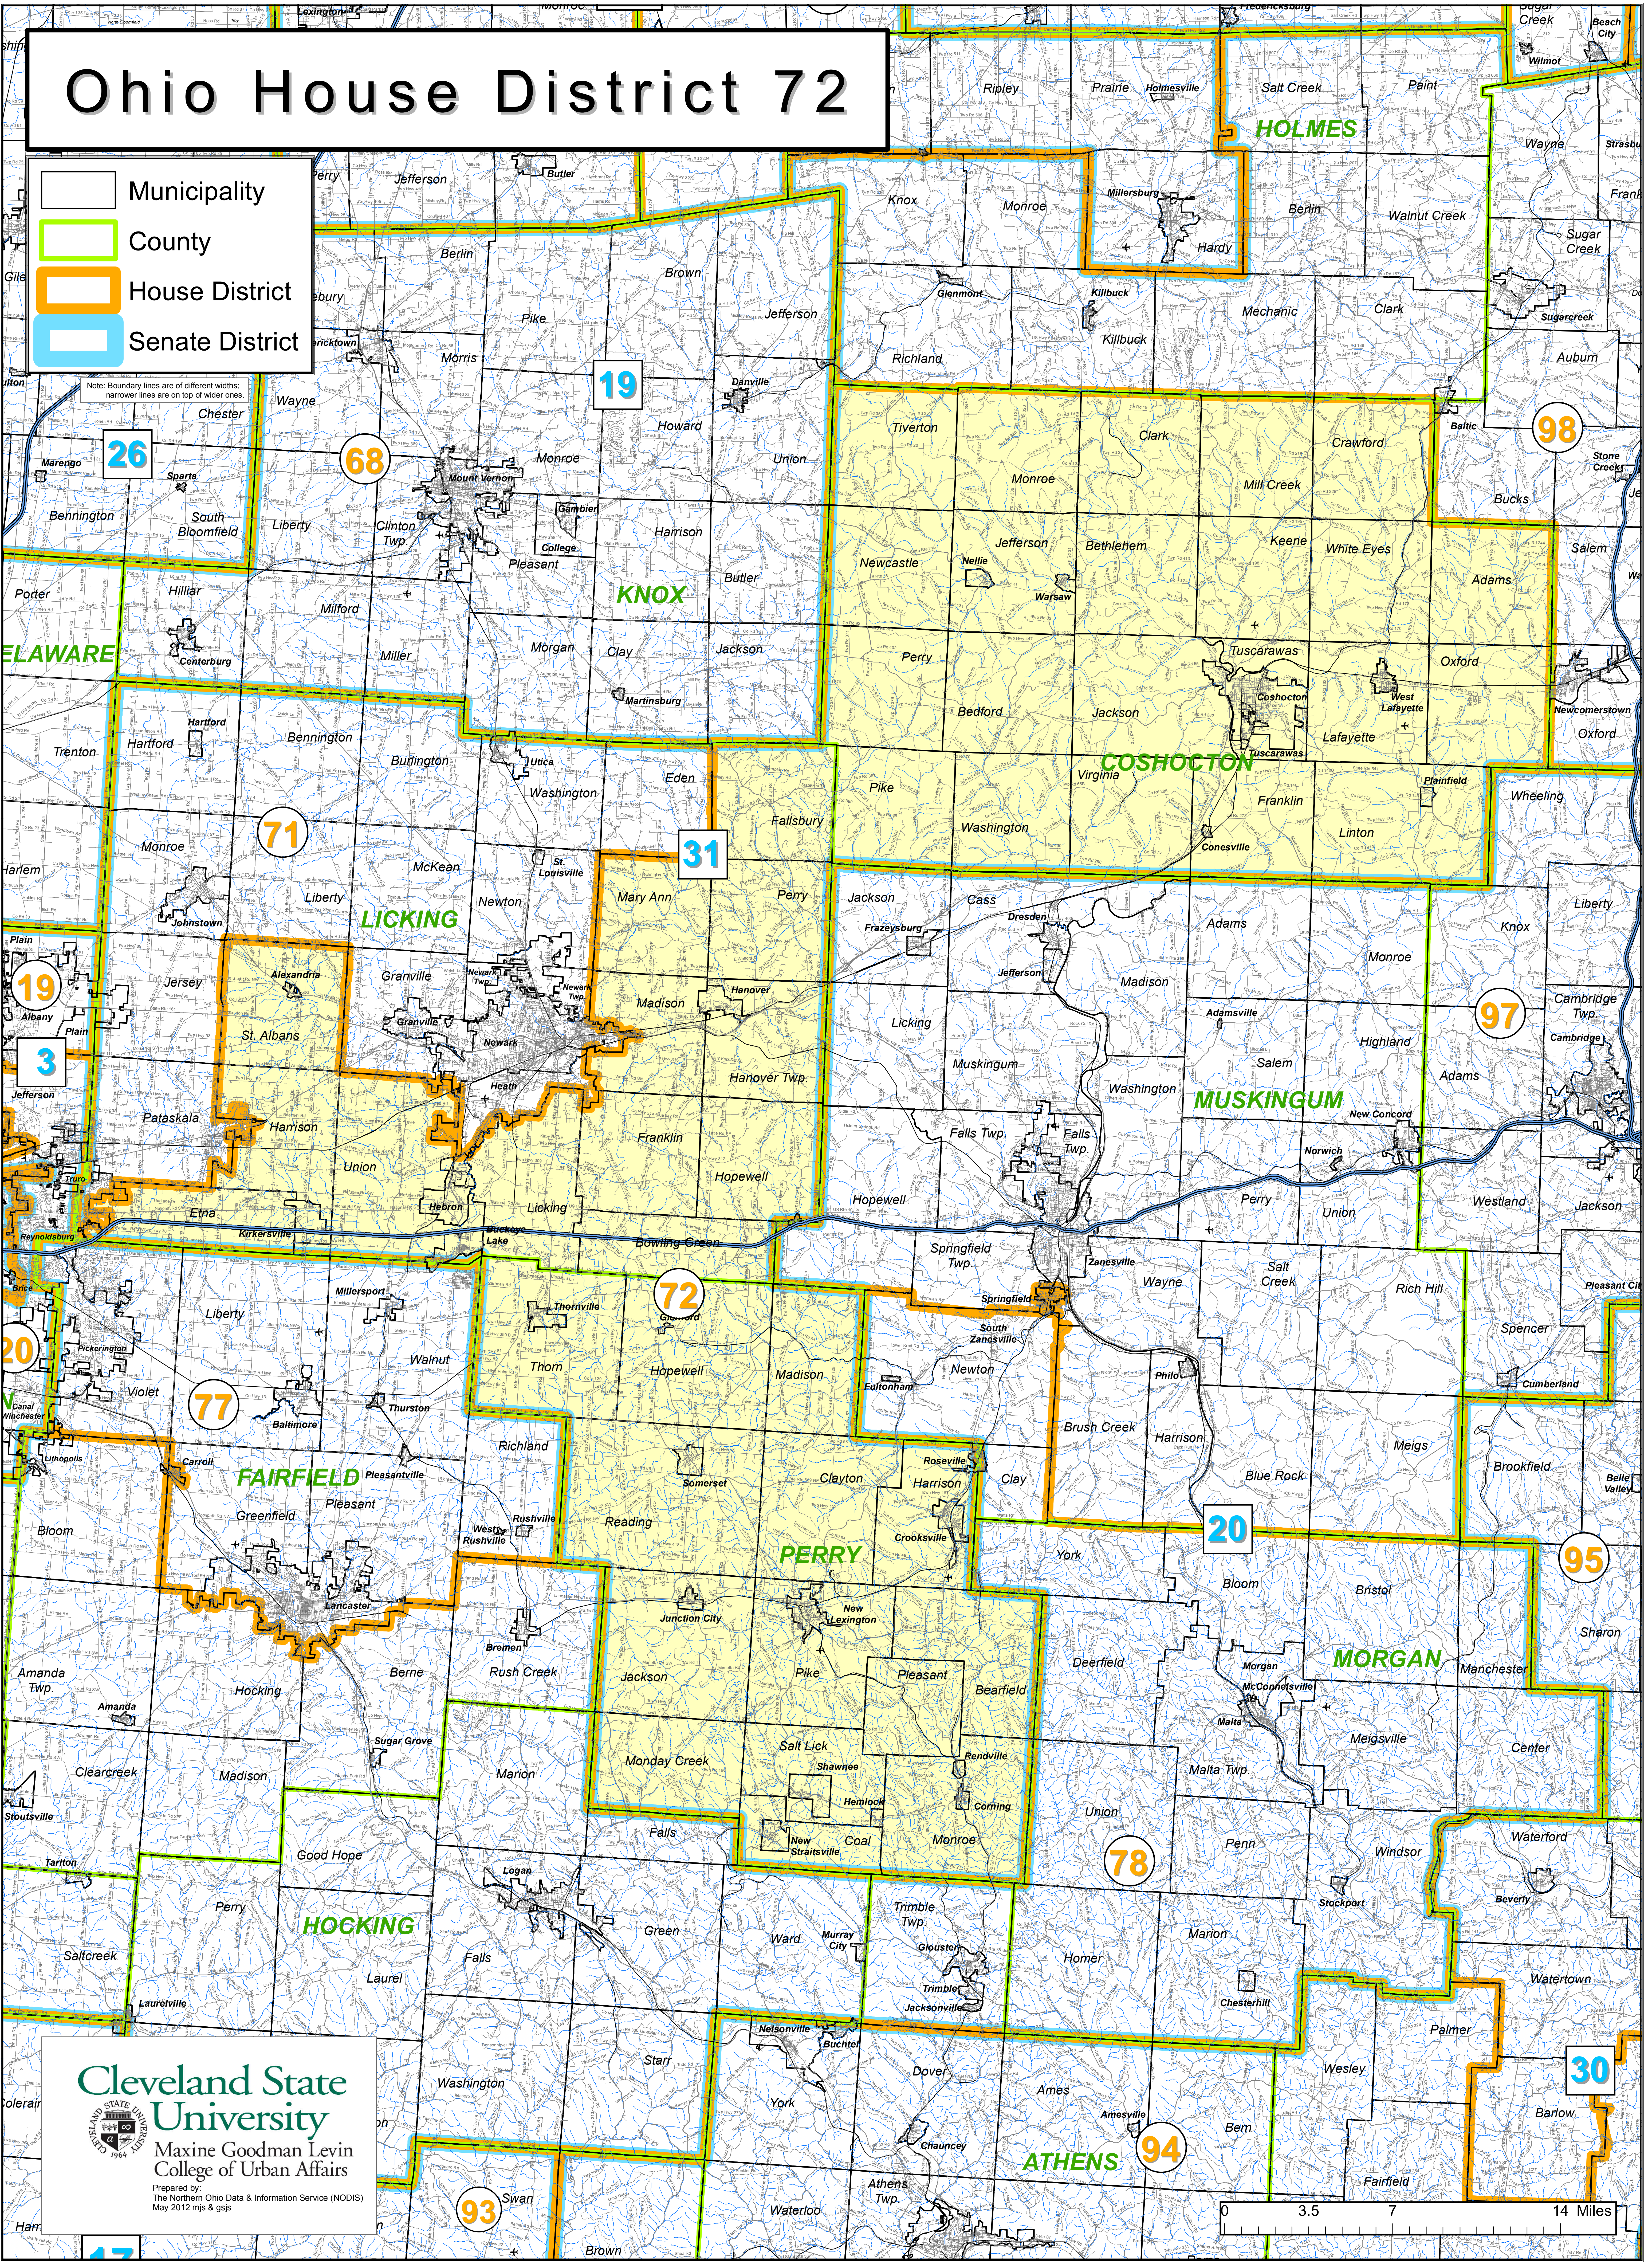

# Ohio House District 72

- Municipality
- County
- House District
- Senate District

**Cleveland State University**  
Maxine Goodman Levin  
College of Urban Affairs  
Prepared by:  
The Northern Ohio Data & Information Service (NODIS)  
May 2012 mjs & gsj