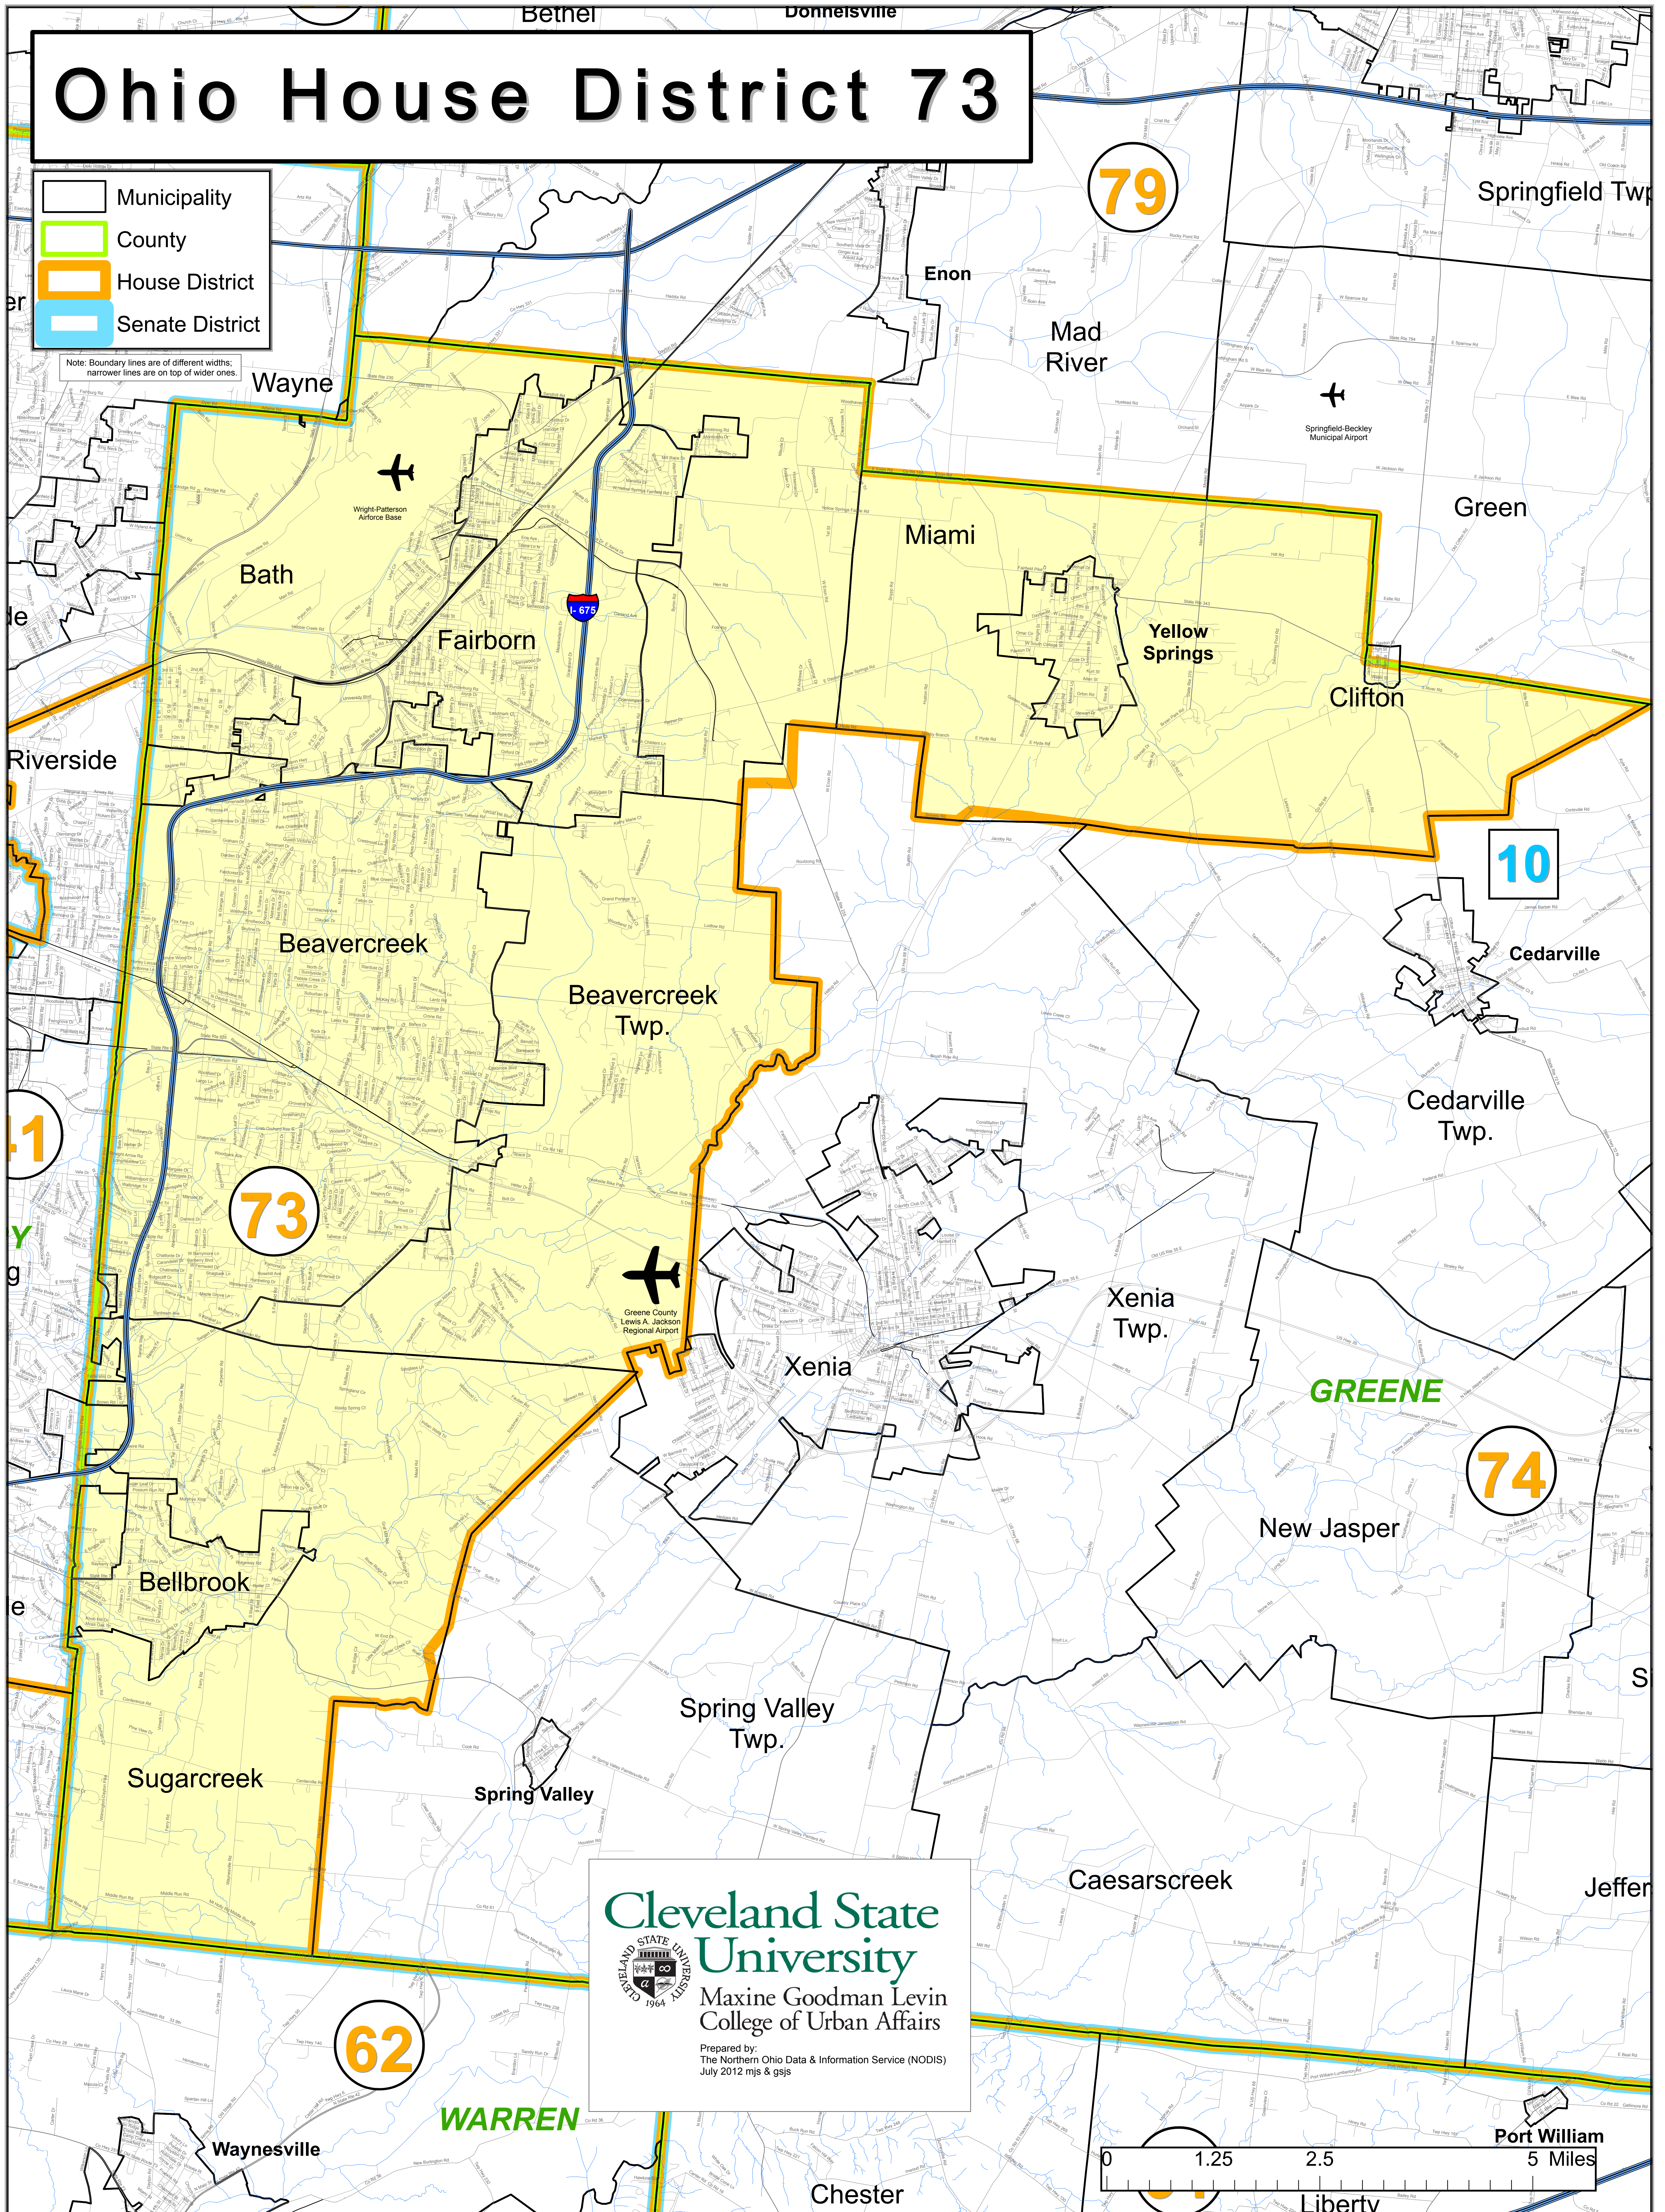

Ohio House District 73

- Municipality
- County
- House District
- Senate District

Cleveland State University

Maxine Goodman Levin College of Urban Affairs

Prepared by:
The Northern Ohio Data & Information Service (NODIS)
July 2012 mjs & gjs