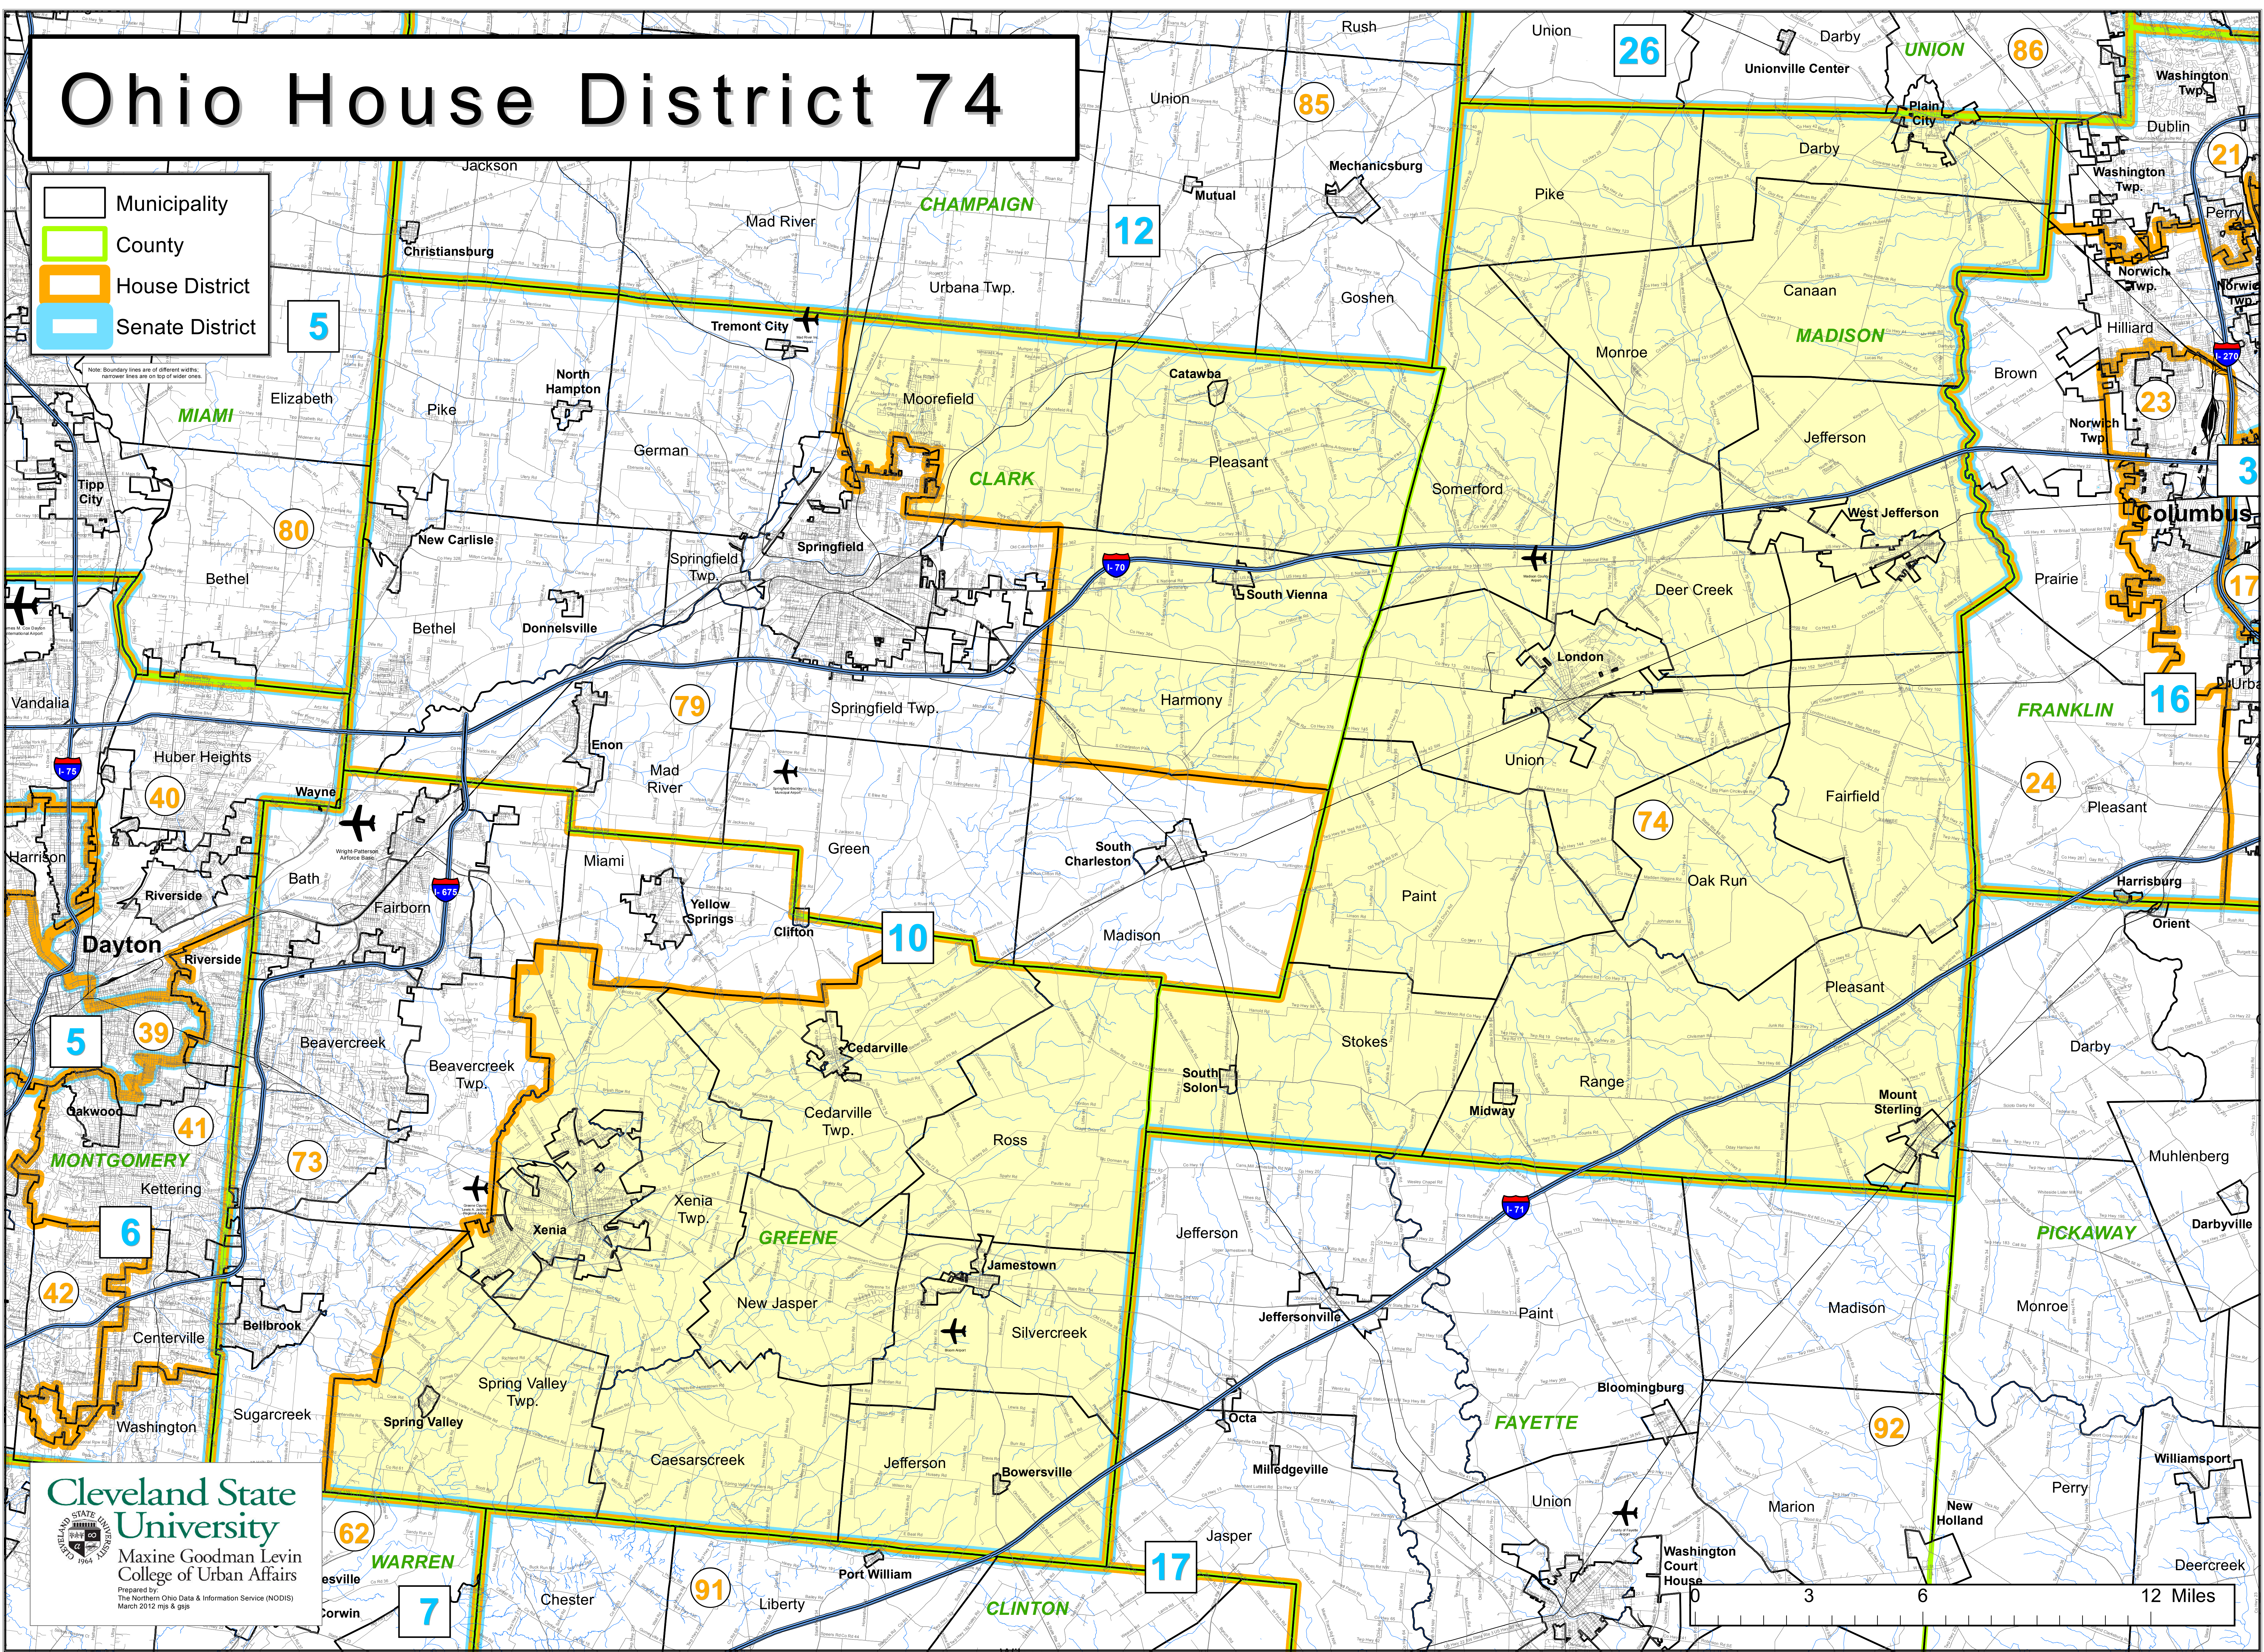

# Ohio House District 74

Legend:

- Municipality (black outline)
- County (green outline)
- House District (orange outline)
- Senate District (blue outline)

**Cleveland State University**  
Maxine Goodman Levin  
College of Urban Affairs  
Prepared by:  
The Northern Ohio Data & Information Service (NODIS)  
March 2012 mjs & gsp