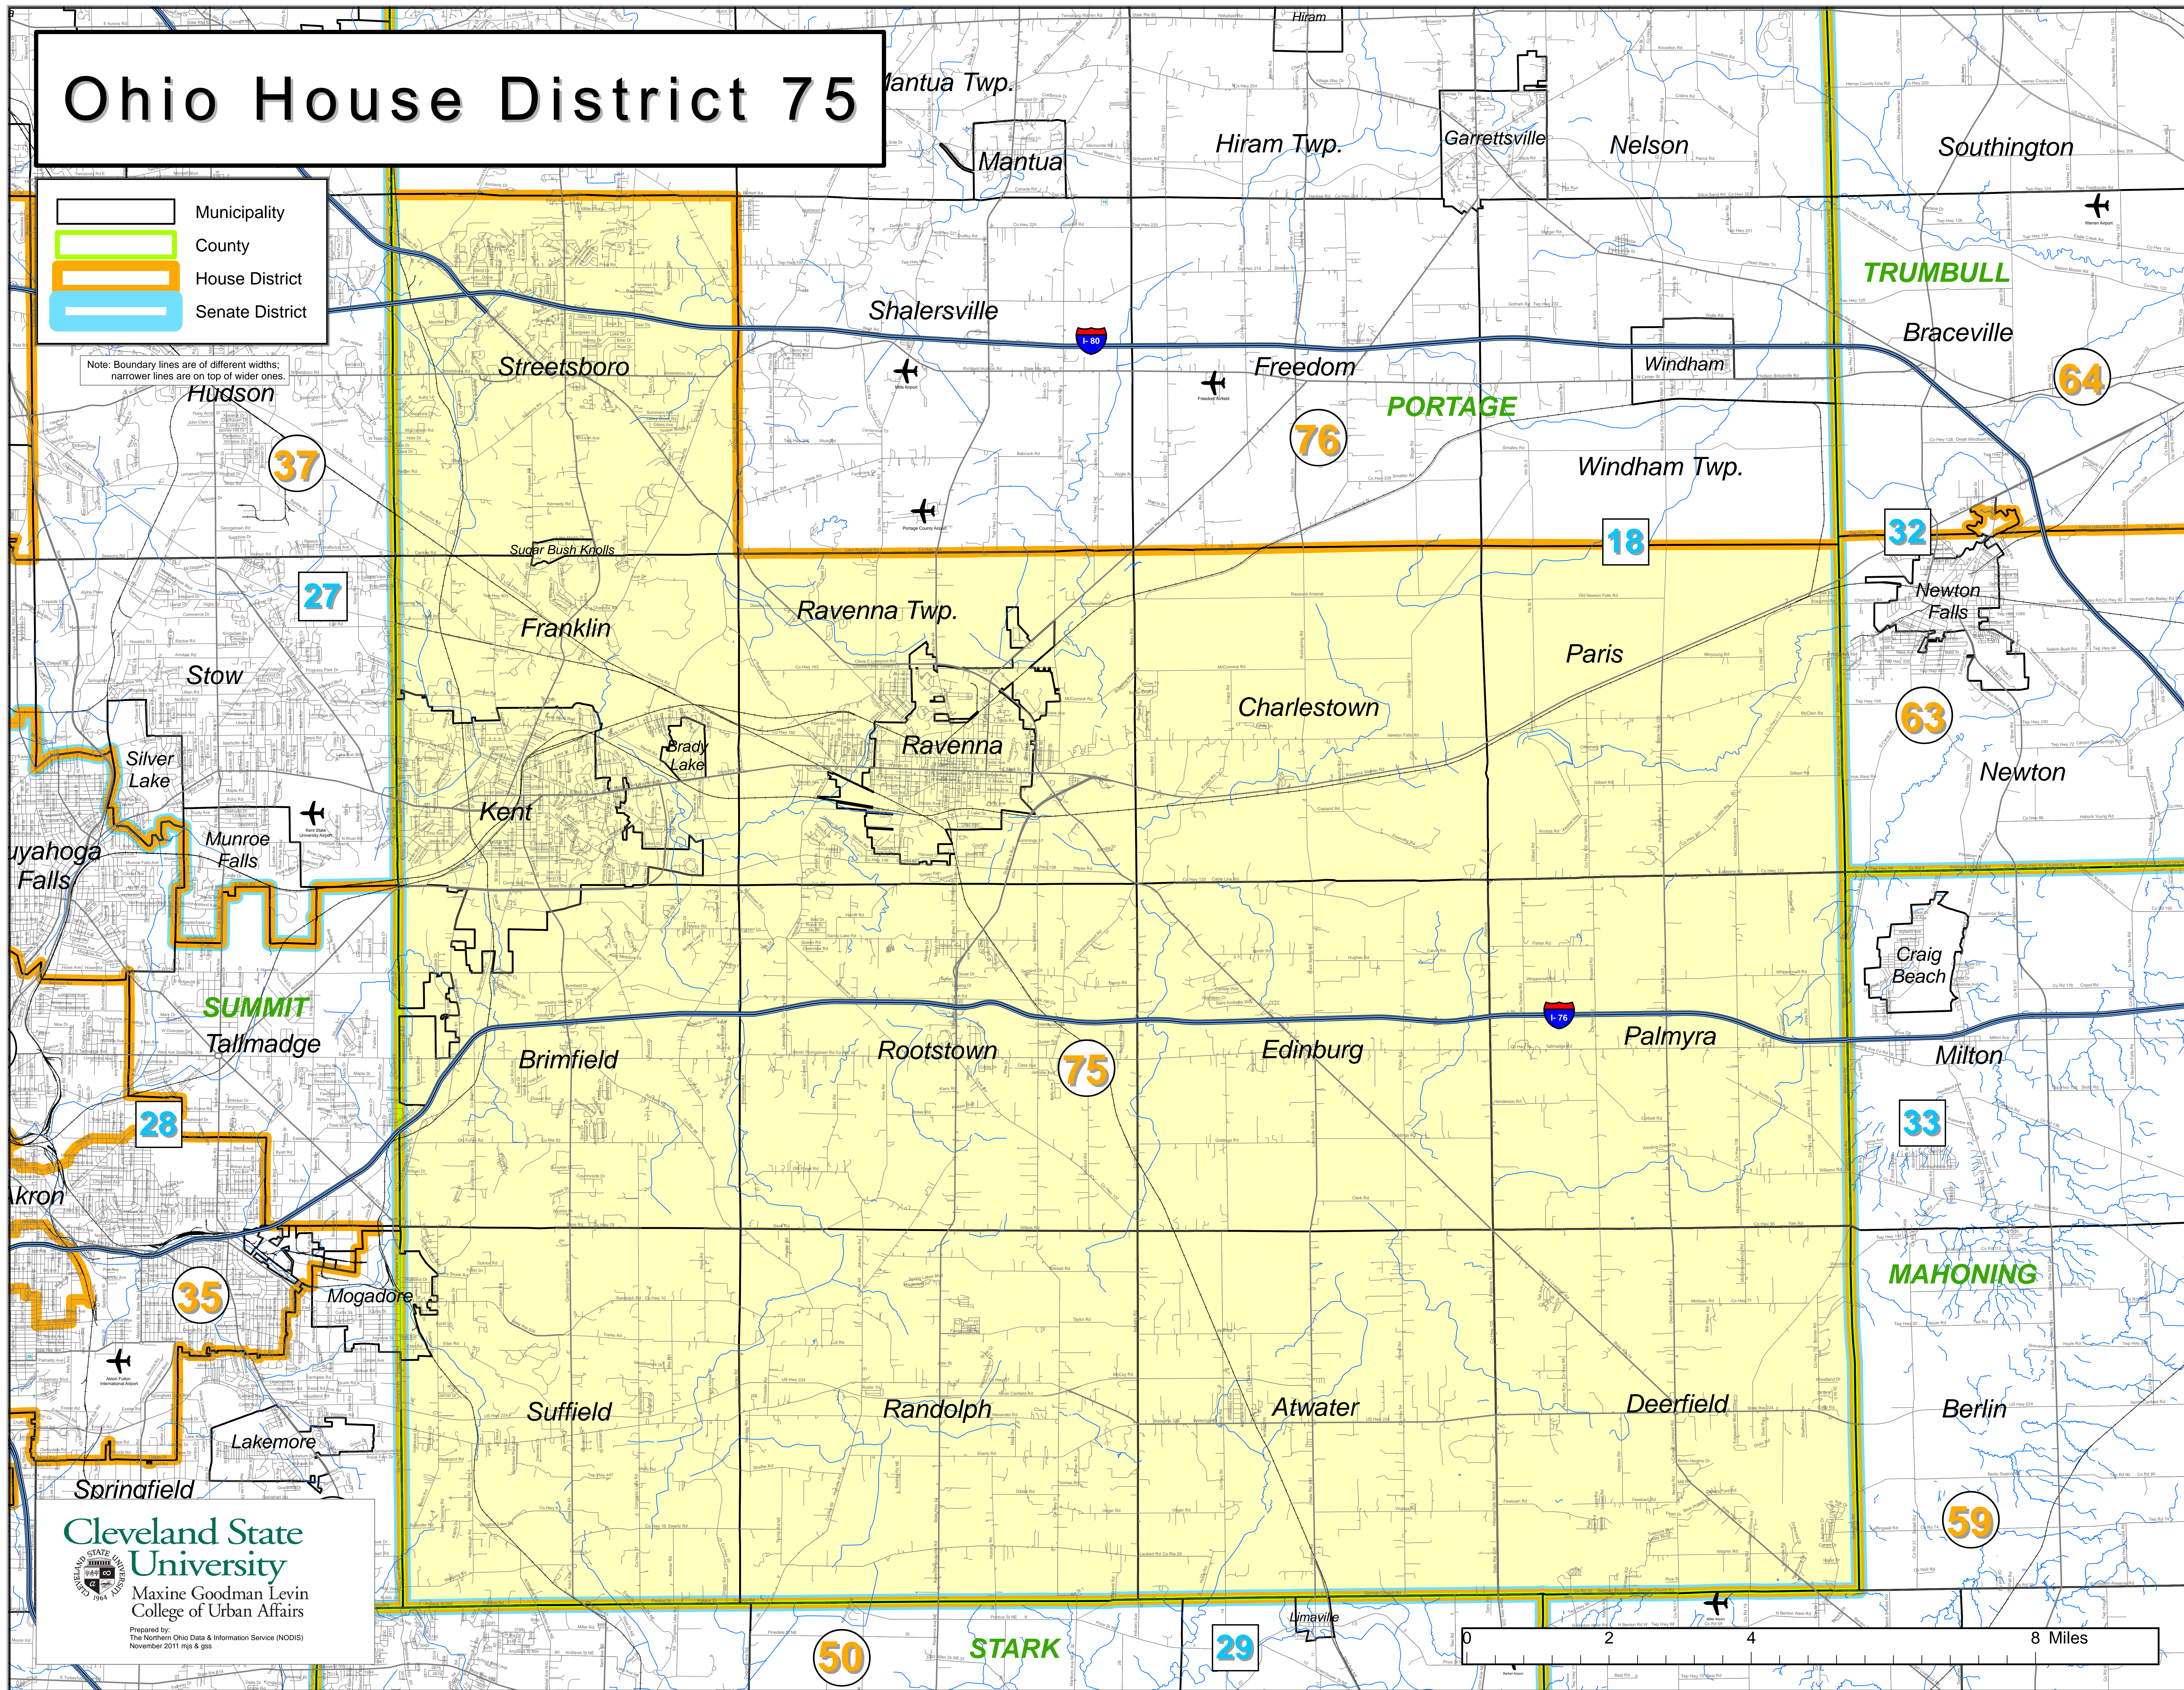

Ohio House District 75

Legend:

- Municipality (thin black line)
- County (thick green line)
- House District (thick orange line)
- Senate District (thick blue line)

Cleveland State University
Maxine Goodman Levin College of Urban Affairs