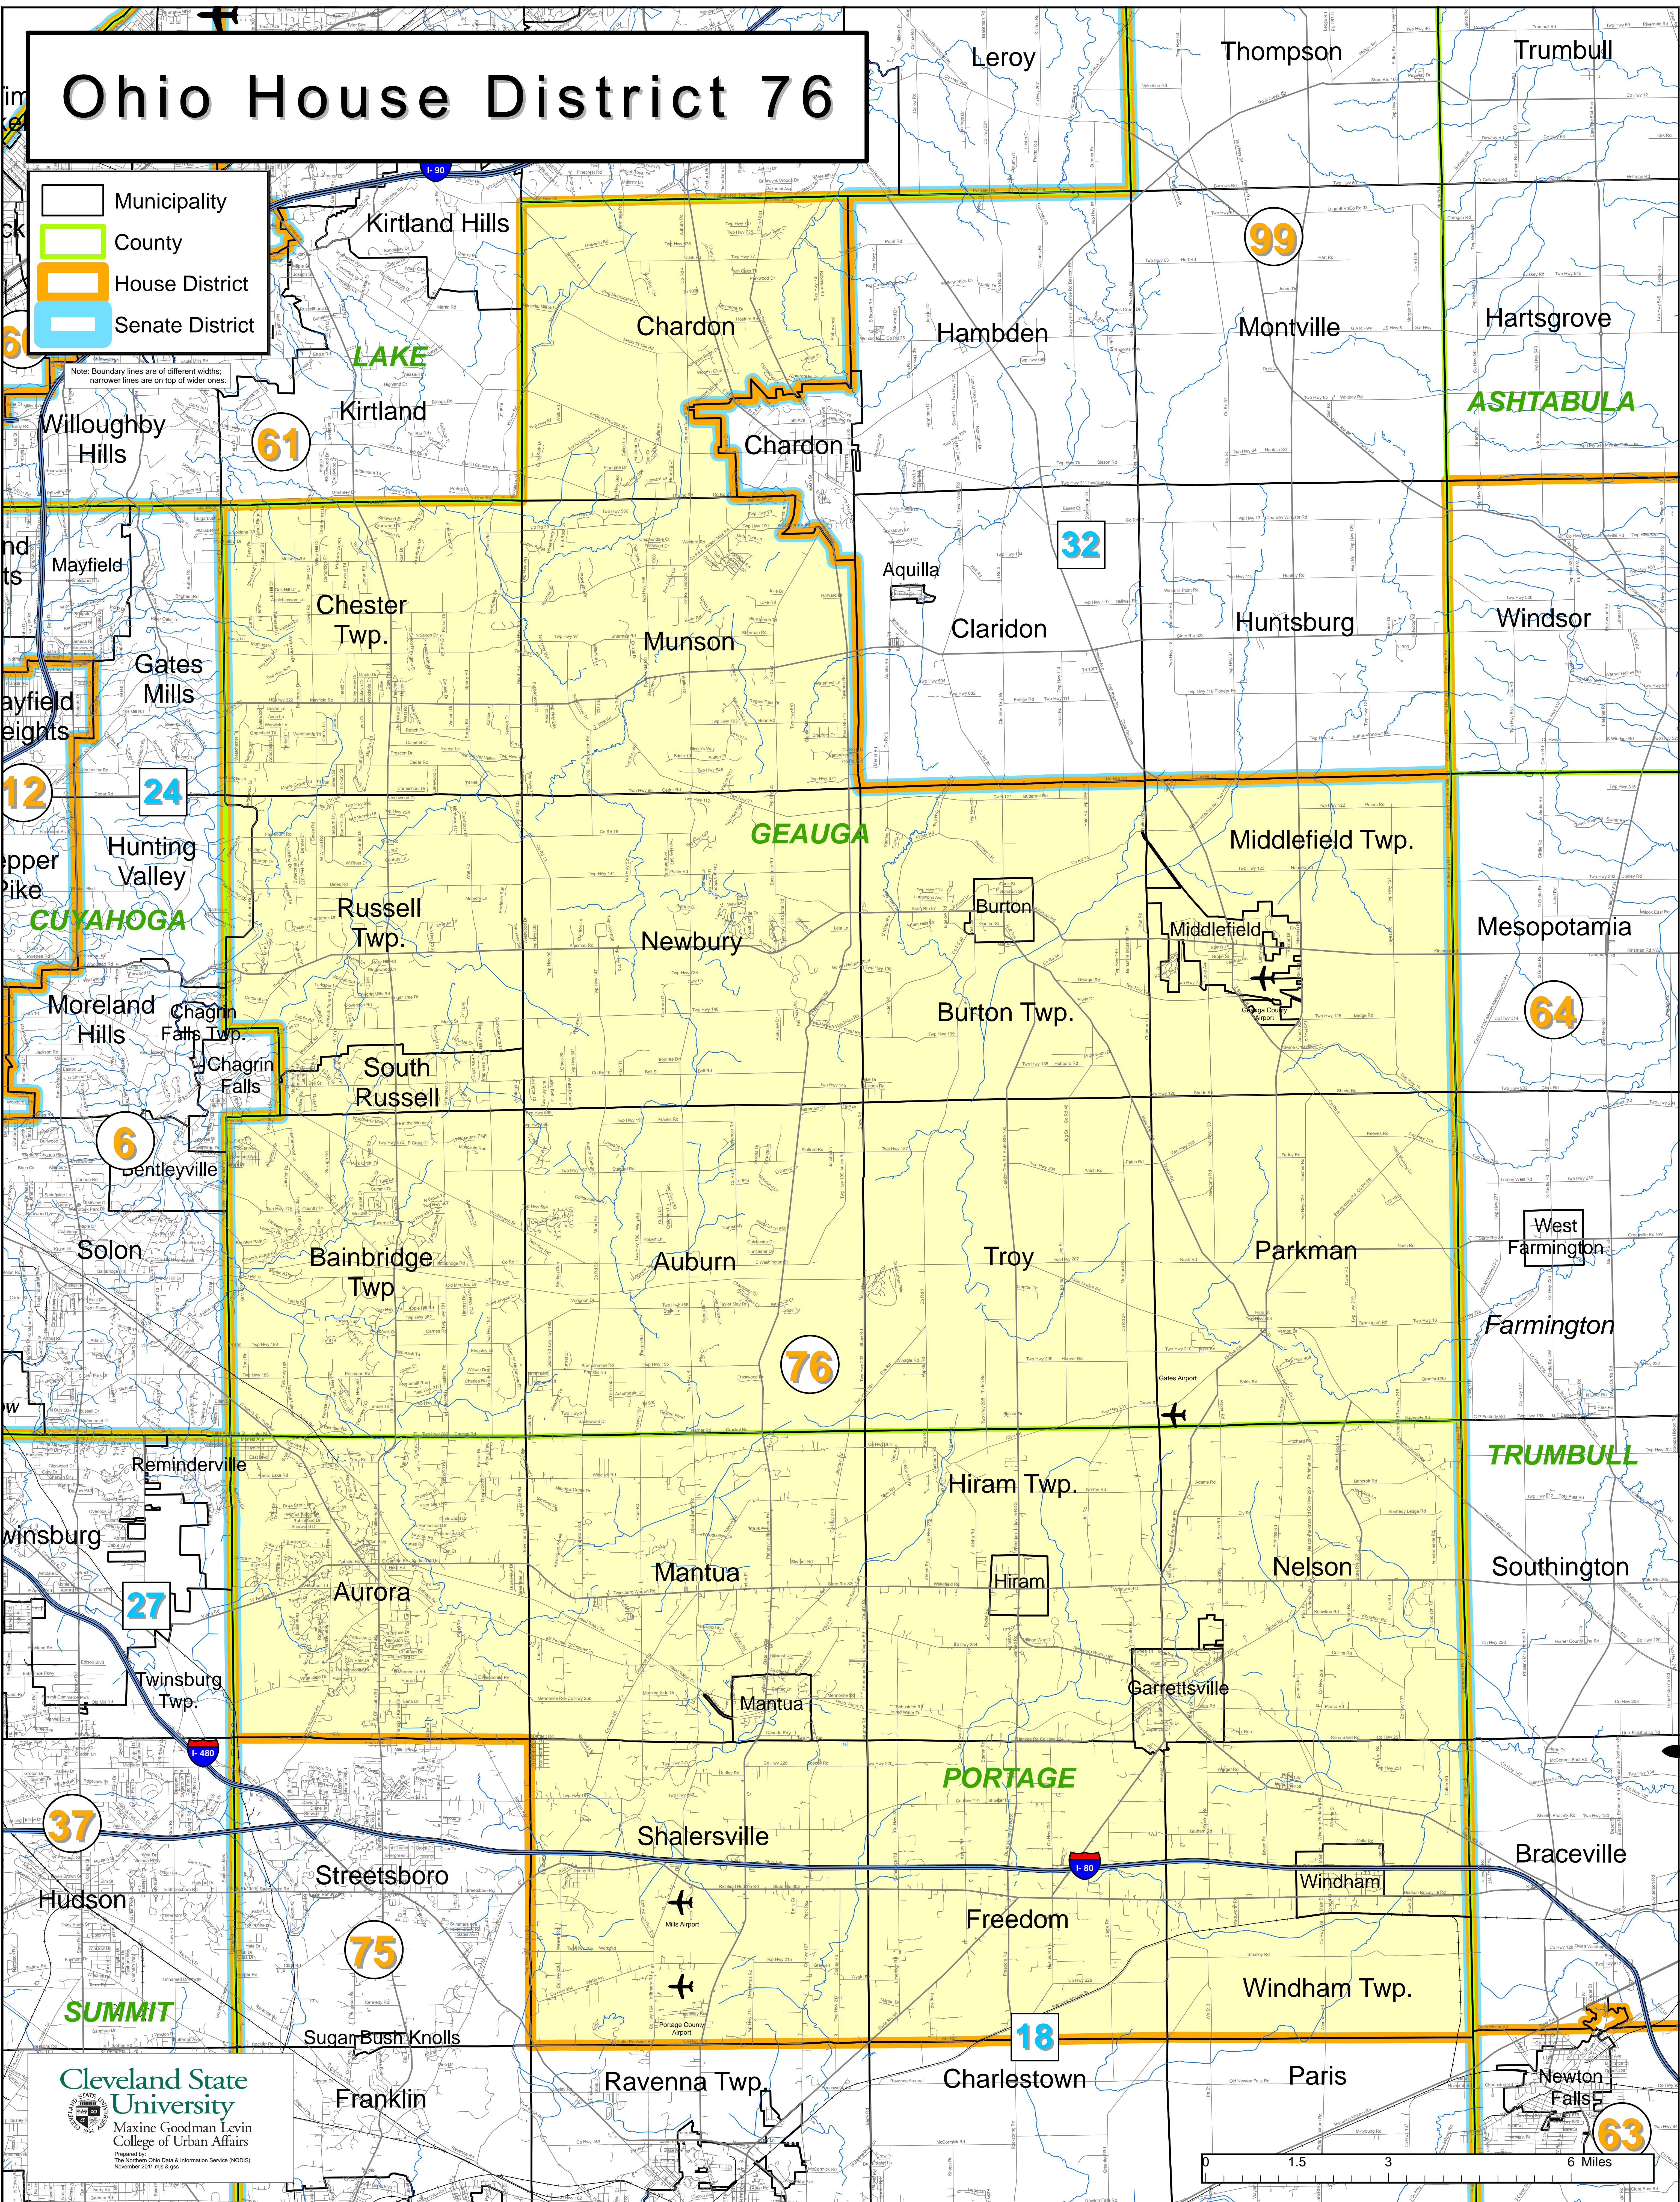

Ohio House District 76

- Municipality
- County
- House District
- Senate District

Cleveland State University
Maxine Goodman Levin College of Urban Affairs
Prepared by:
The Northern Ohio Data & Information Service (NODIS)
November 2011 map & gis