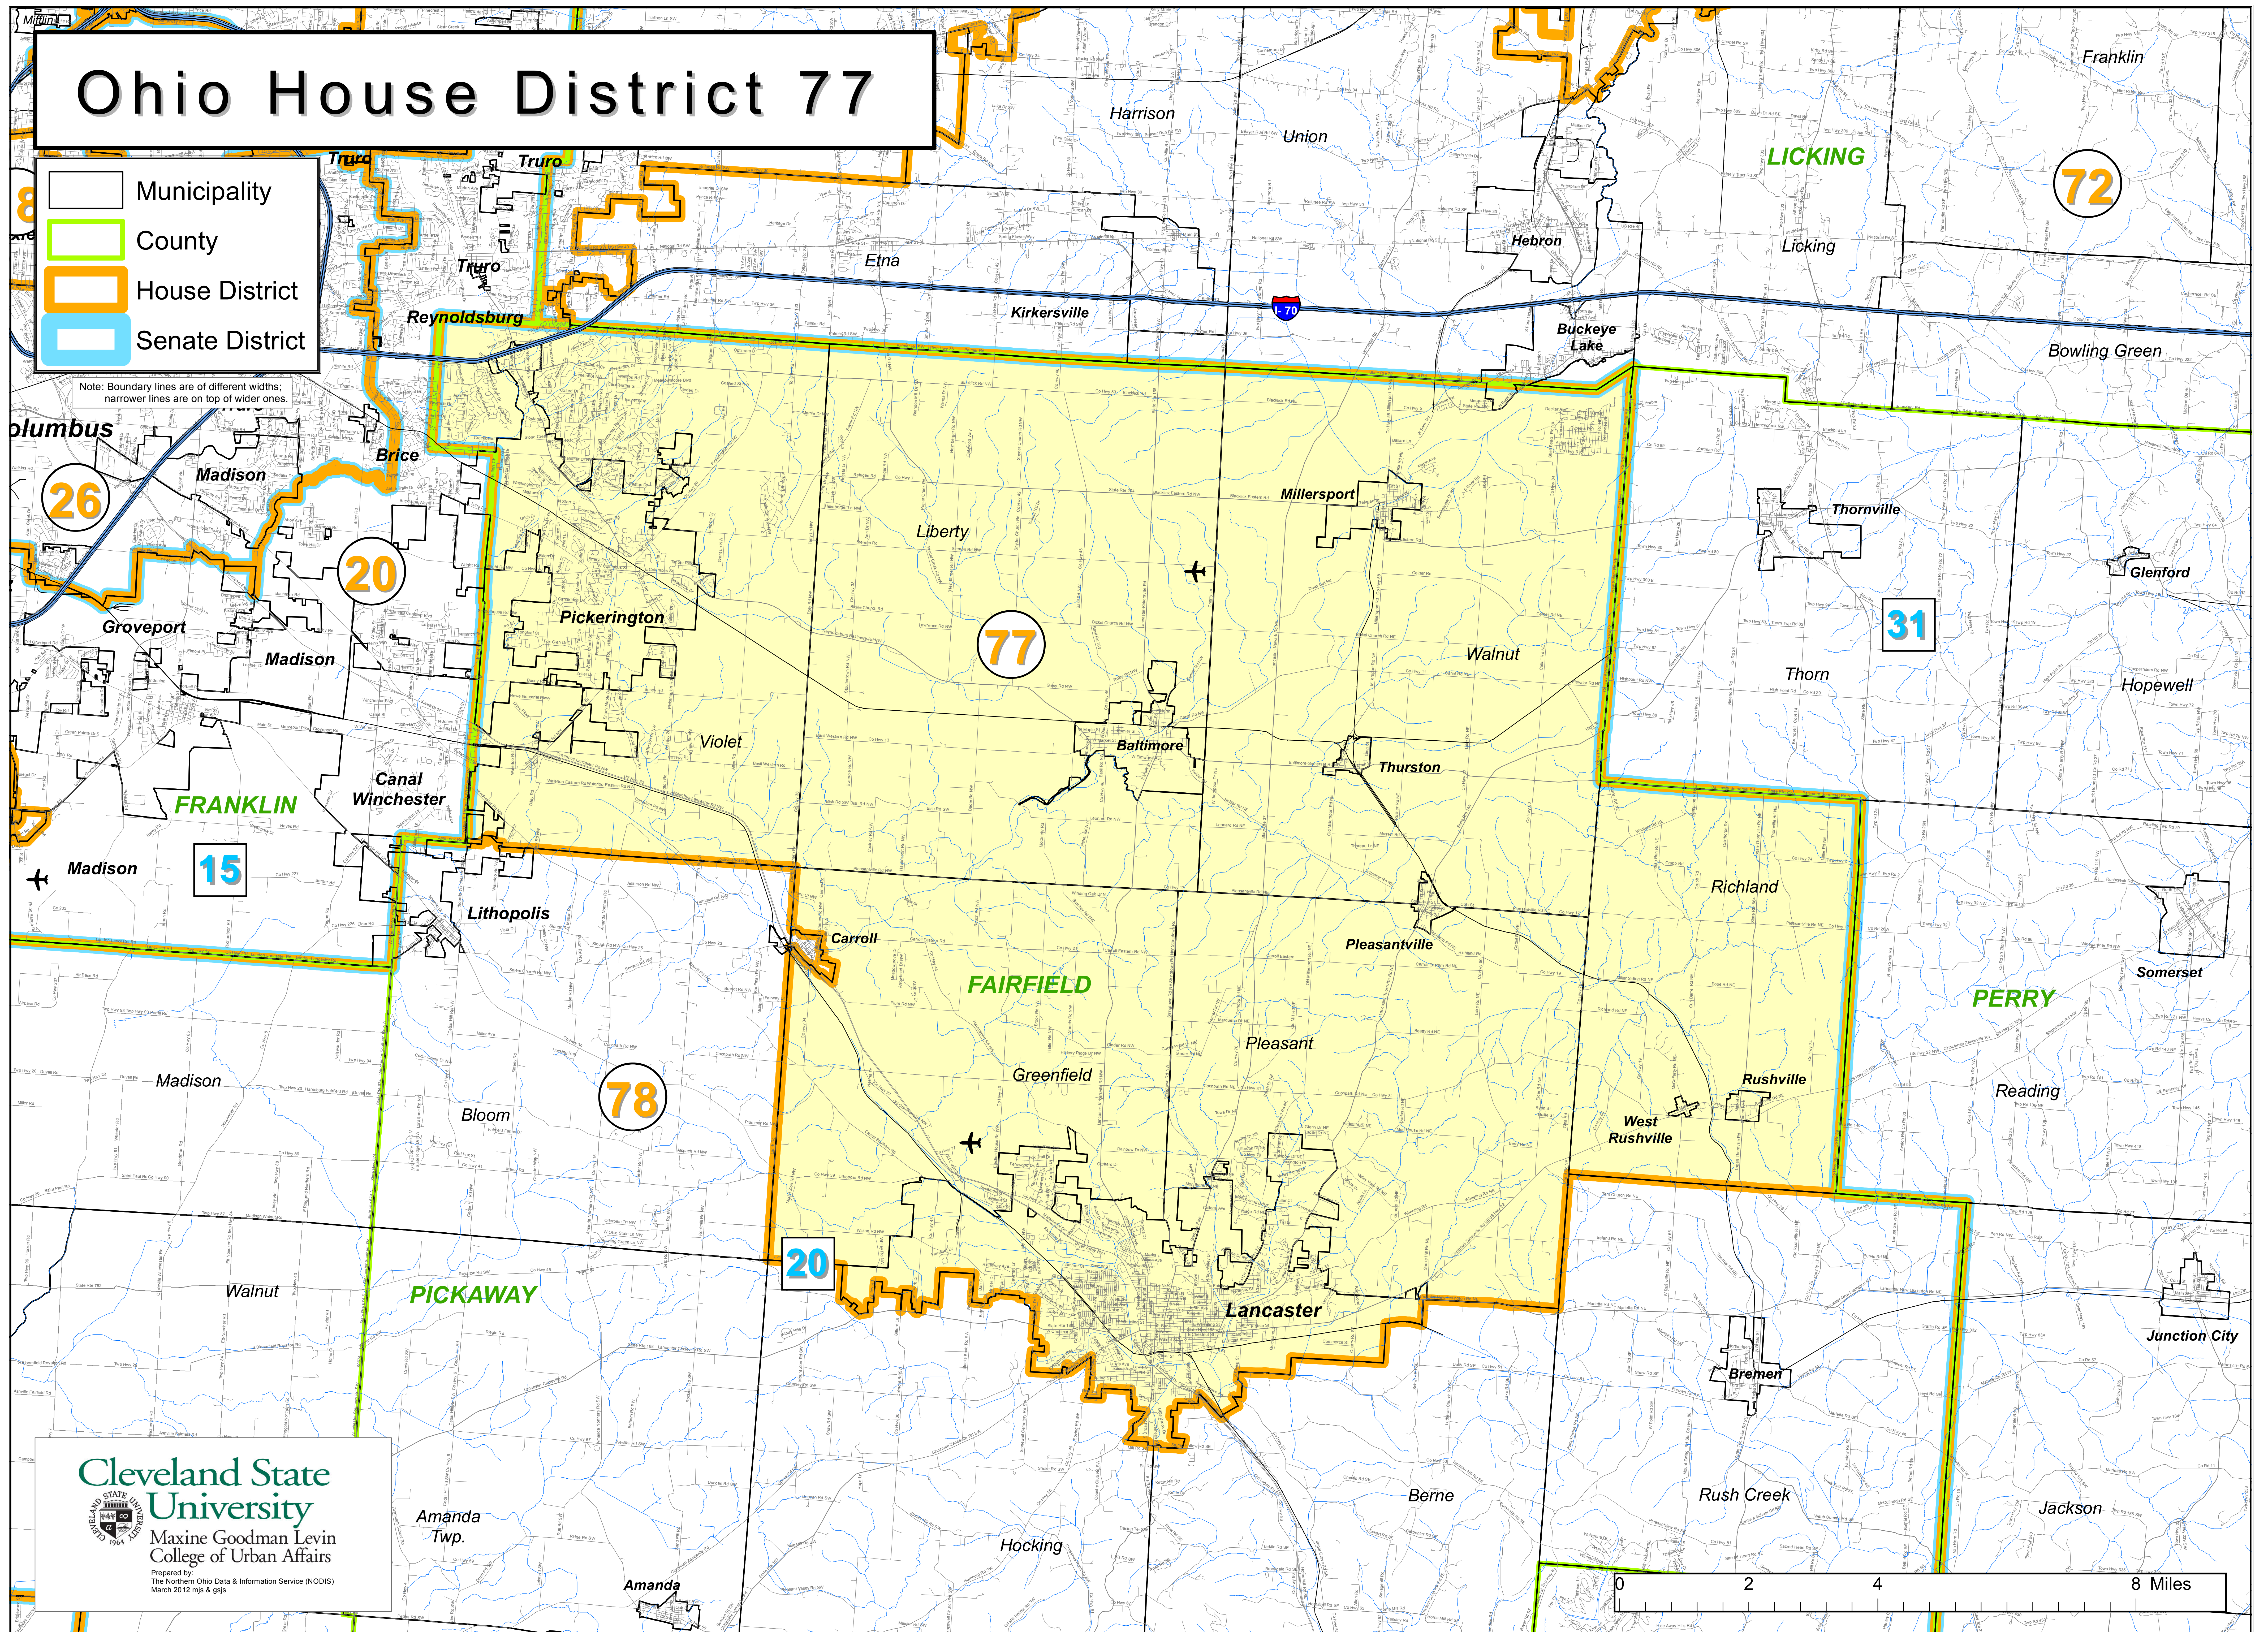

Ohio House District 77

- Municipality
- County
- House District
- Senate District

Cleveland State University

Maxine Goodman Levin College of Urban Affairs