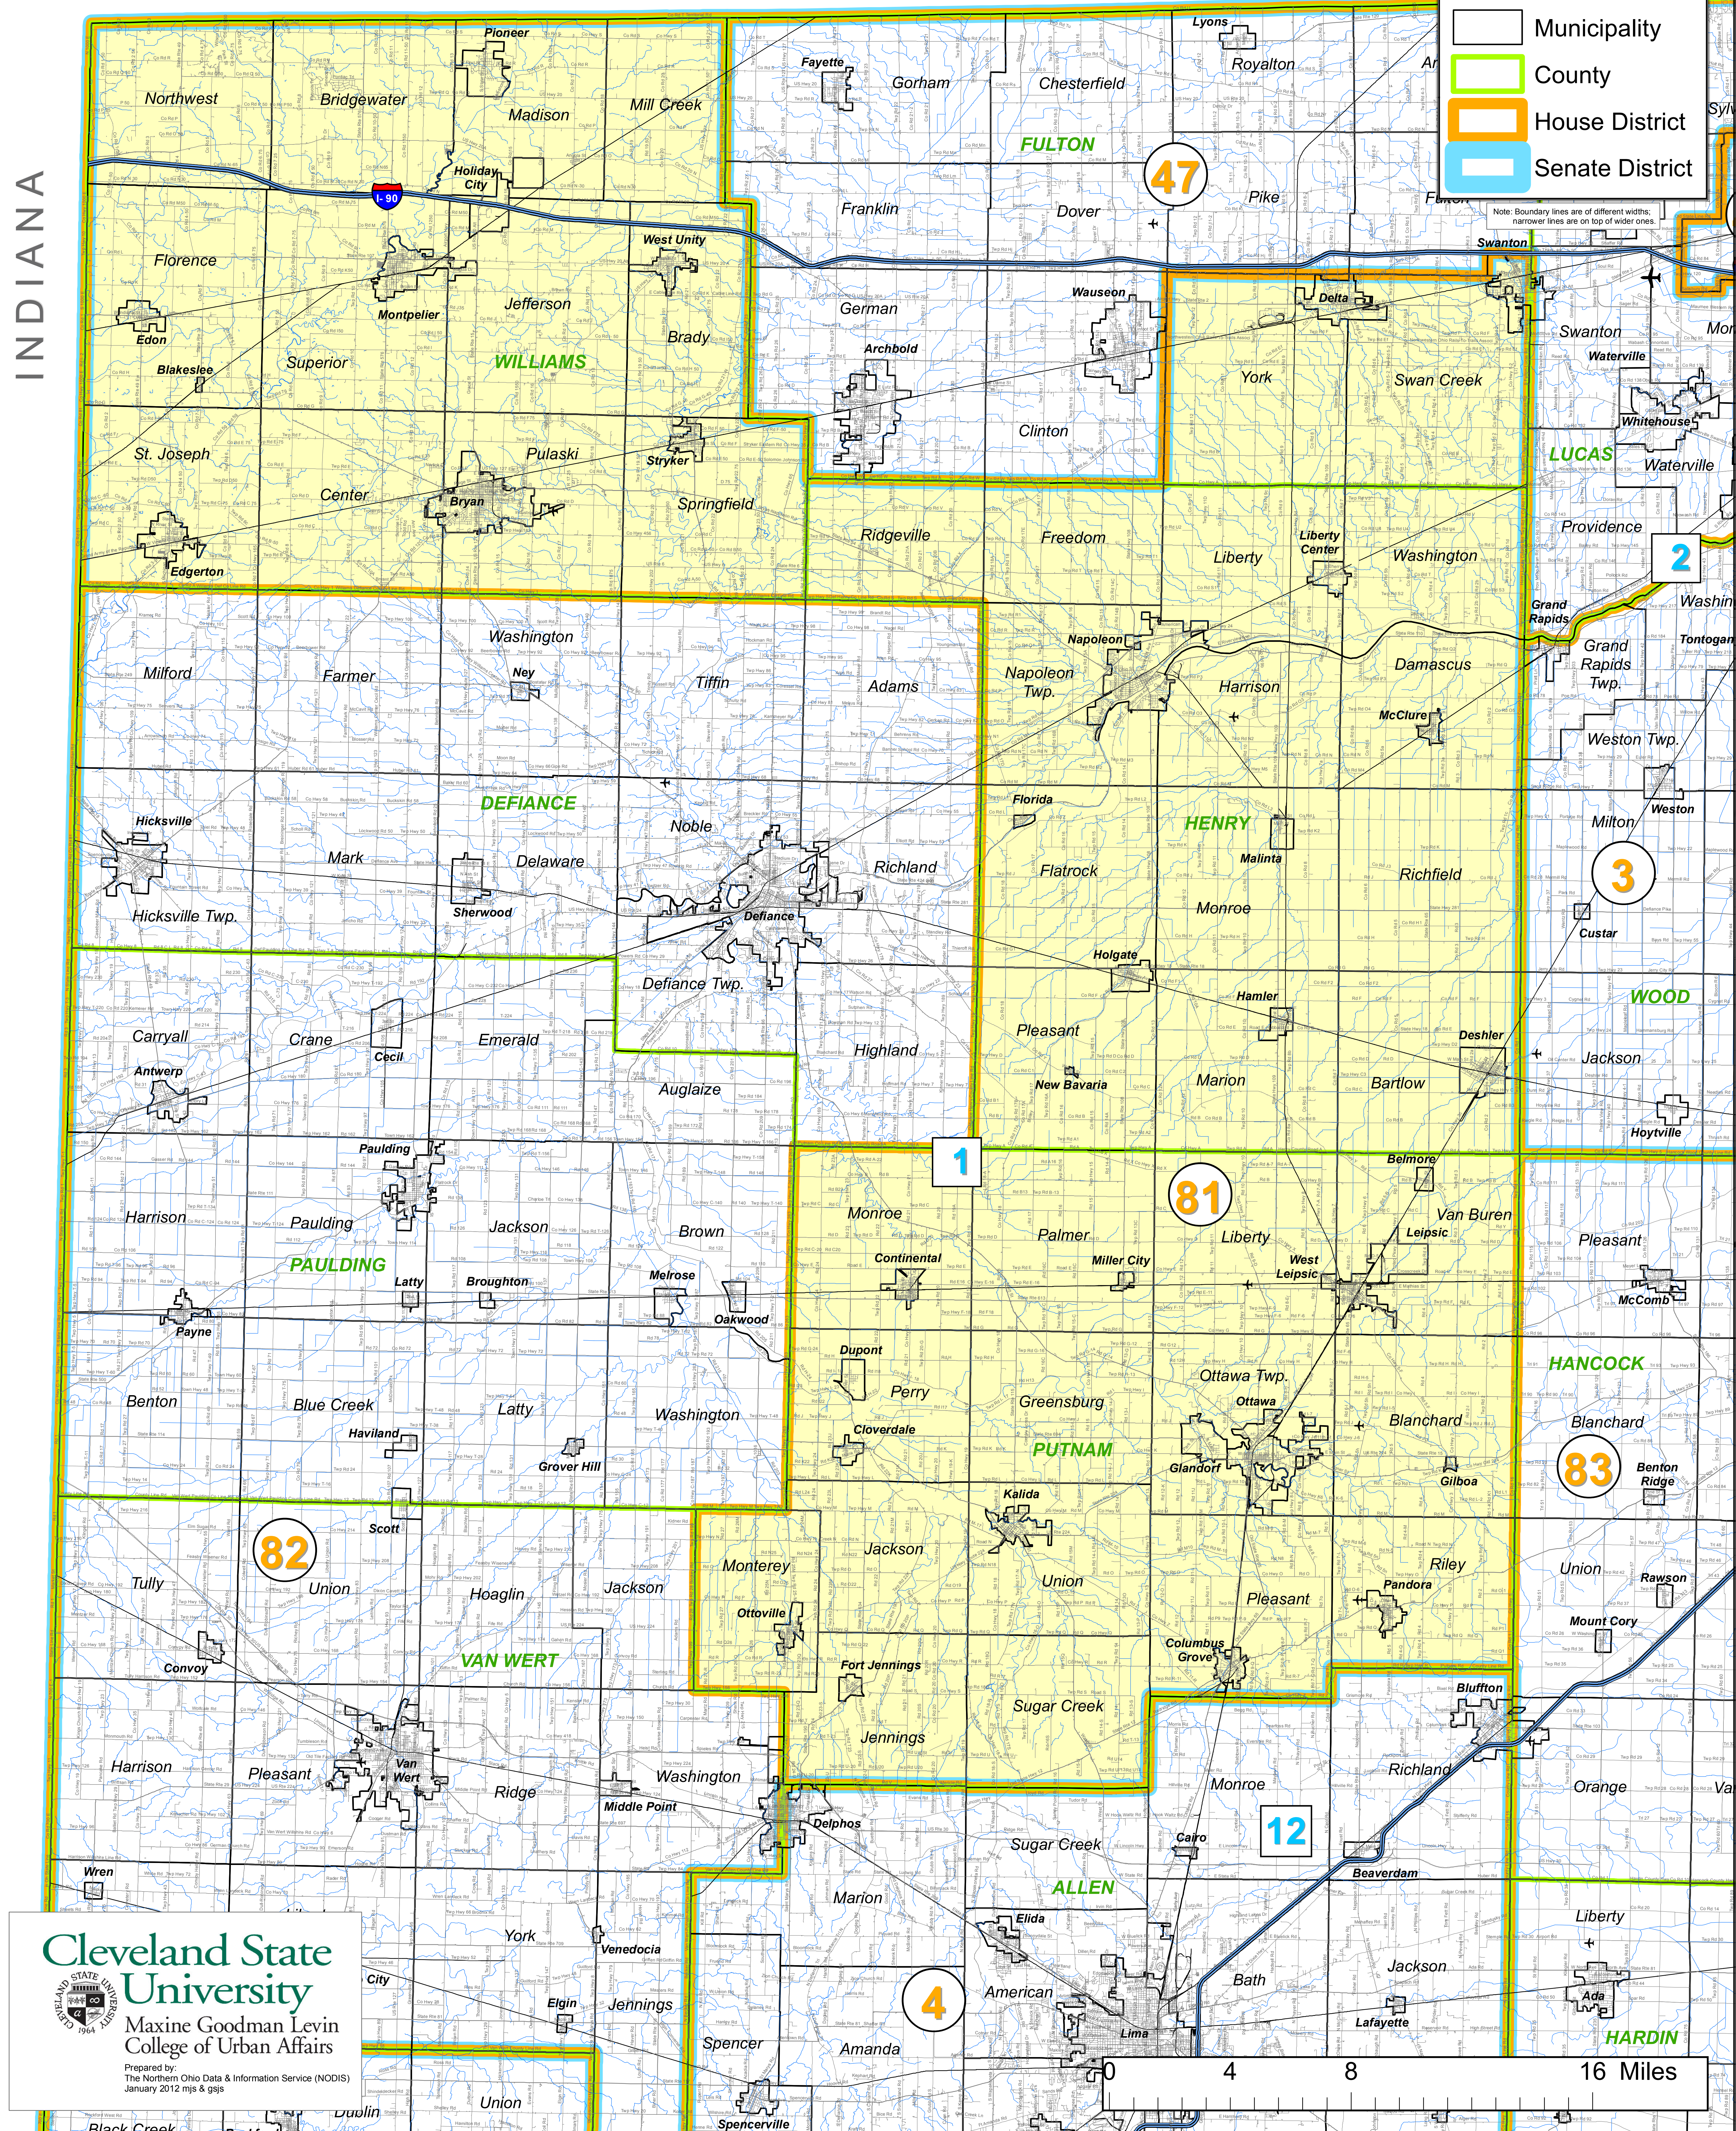

Ohio House District 81

MICHIGAN

INDIANA

- Municipality
- County
- House District
- Senate District

Cleveland State University
Maxine Goodman Levin College of Urban Affairs

Prepared by:
The Northern Ohio Data & Information Service (NODIS)
January 2012 mjs & gjs

0 4 8 16 Miles