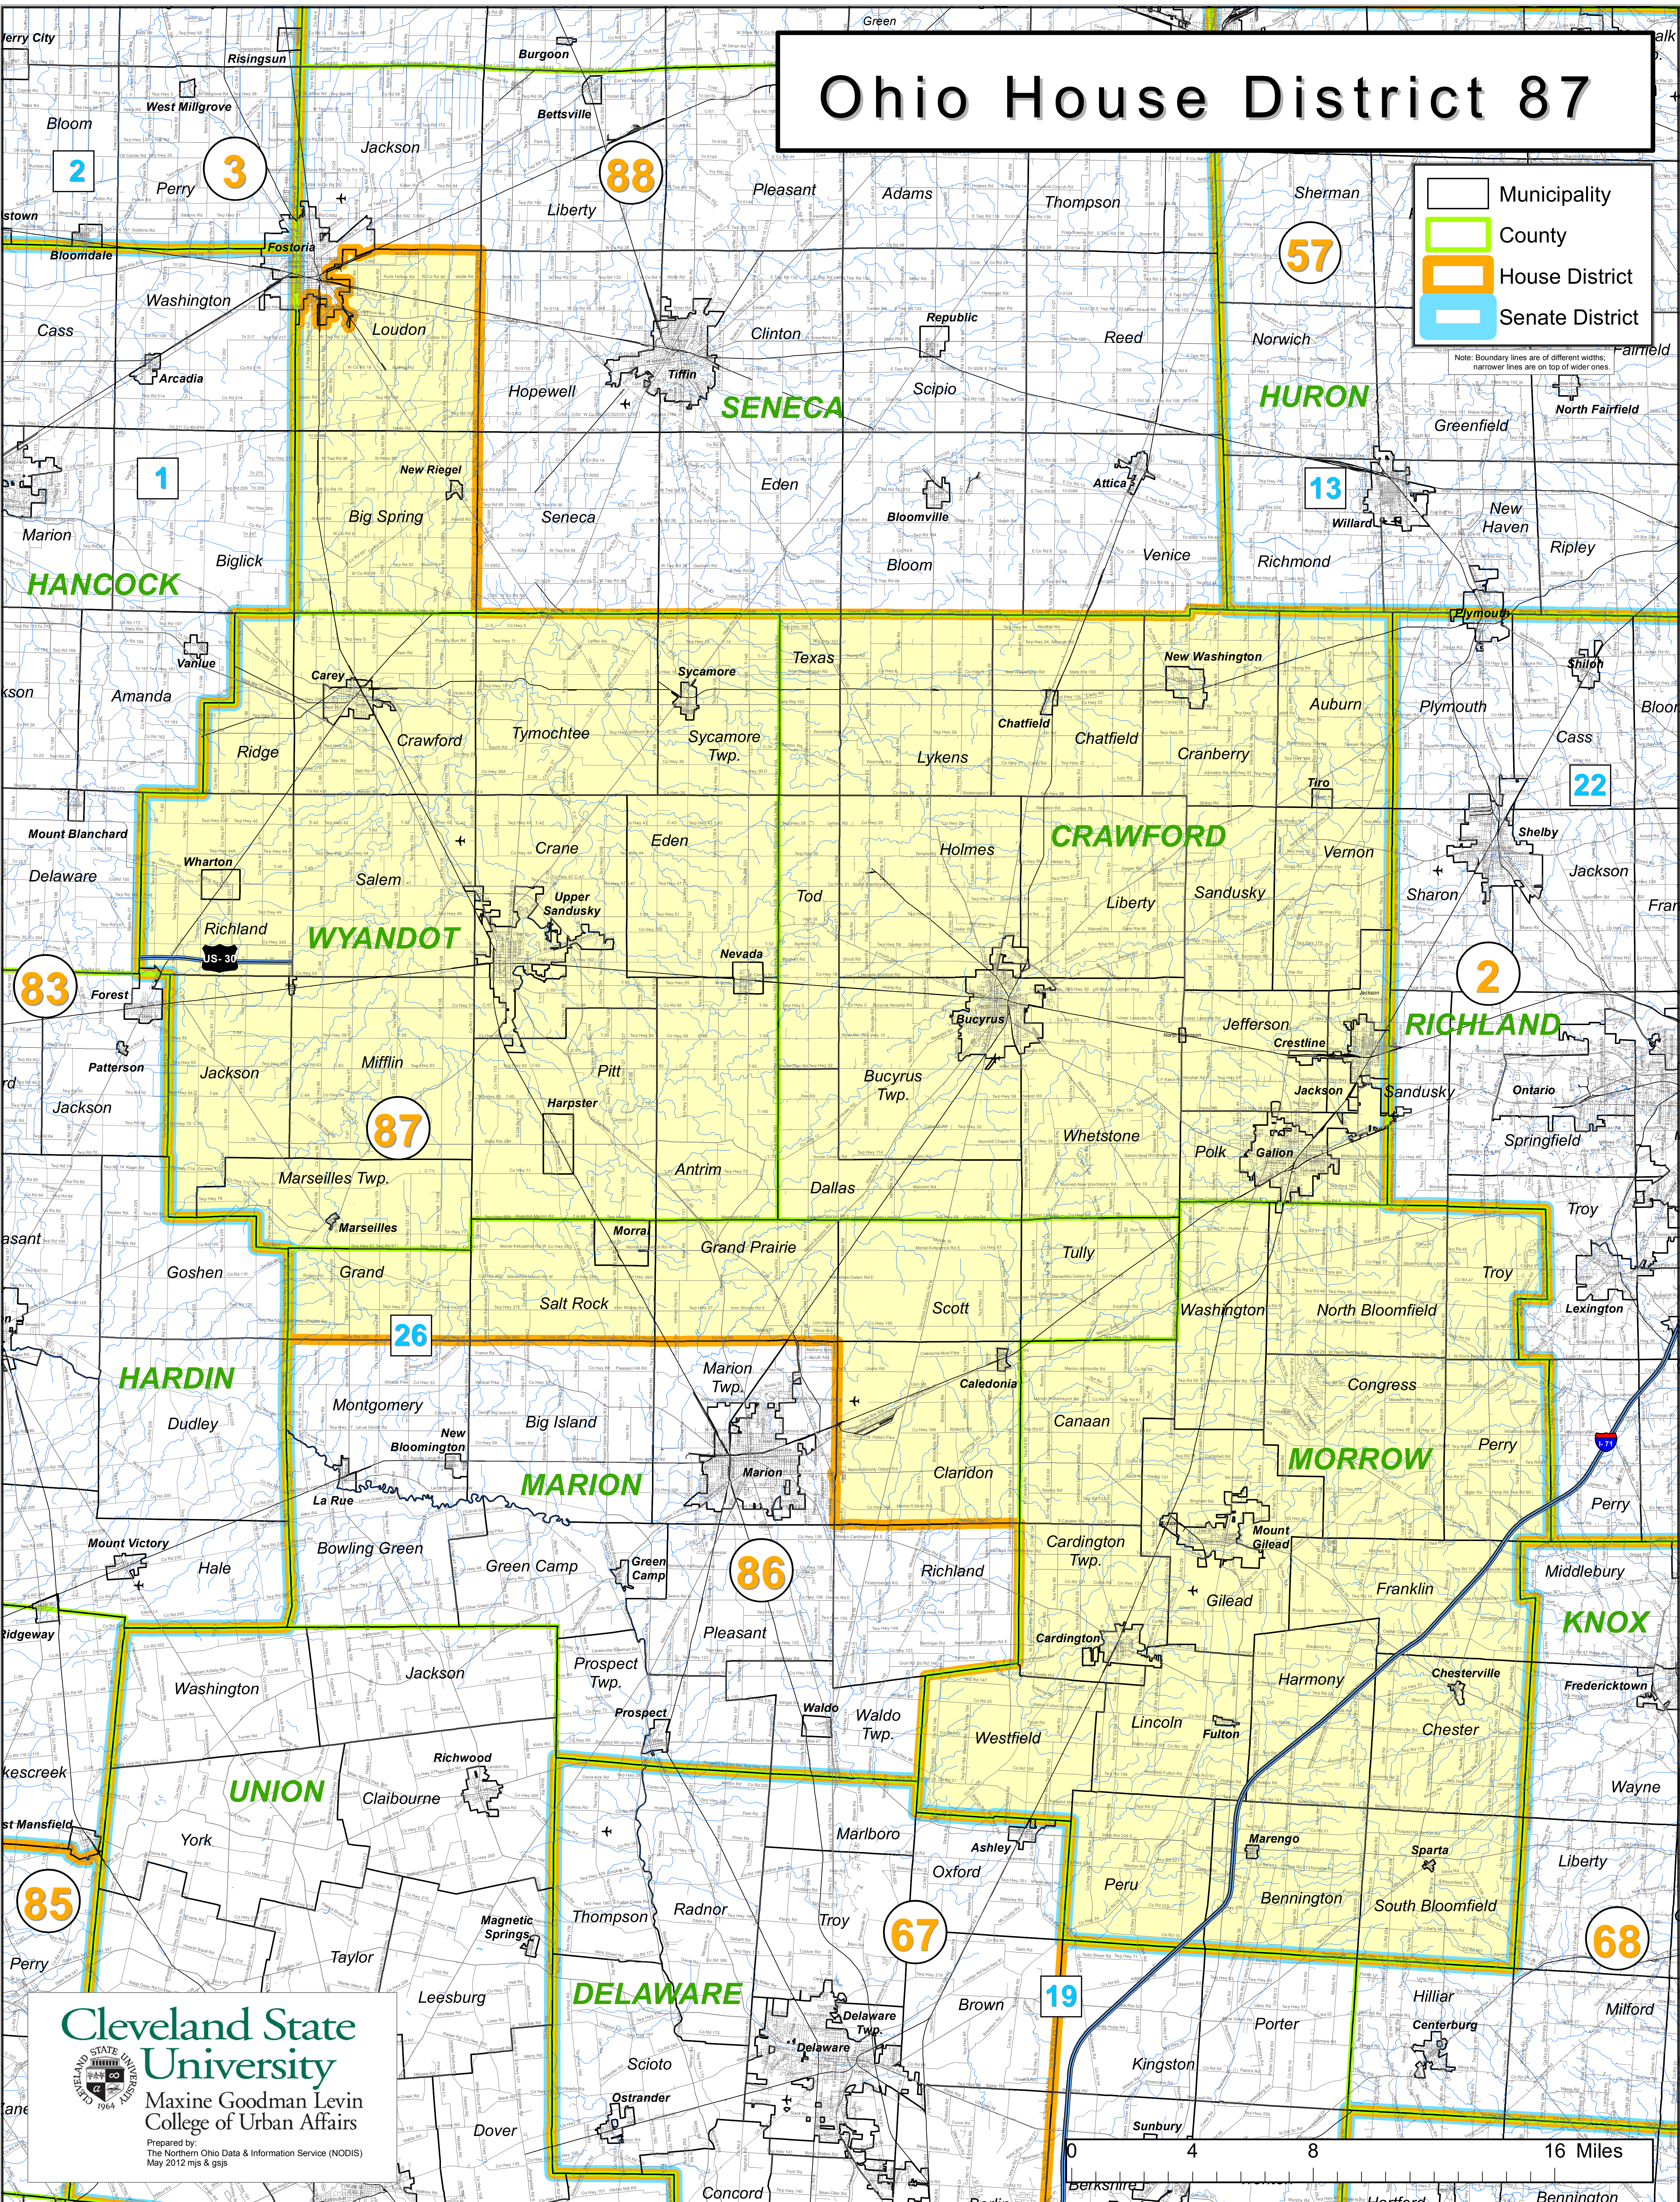

Ohio House District 87

Legend:

- Municipality (thin black line)
- County (thick green line)
- House District (thick orange line)
- Senate District (thick blue line)

Note: Boundary lines are of different widths, narrower lines are on top of wider ones.

Cleveland State University
Maxine Goodman Levin
College of Urban Affairs
Prepared by:
The Northern Ohio Data & Information Service (NODIS)
May 2012 mjs & gsj