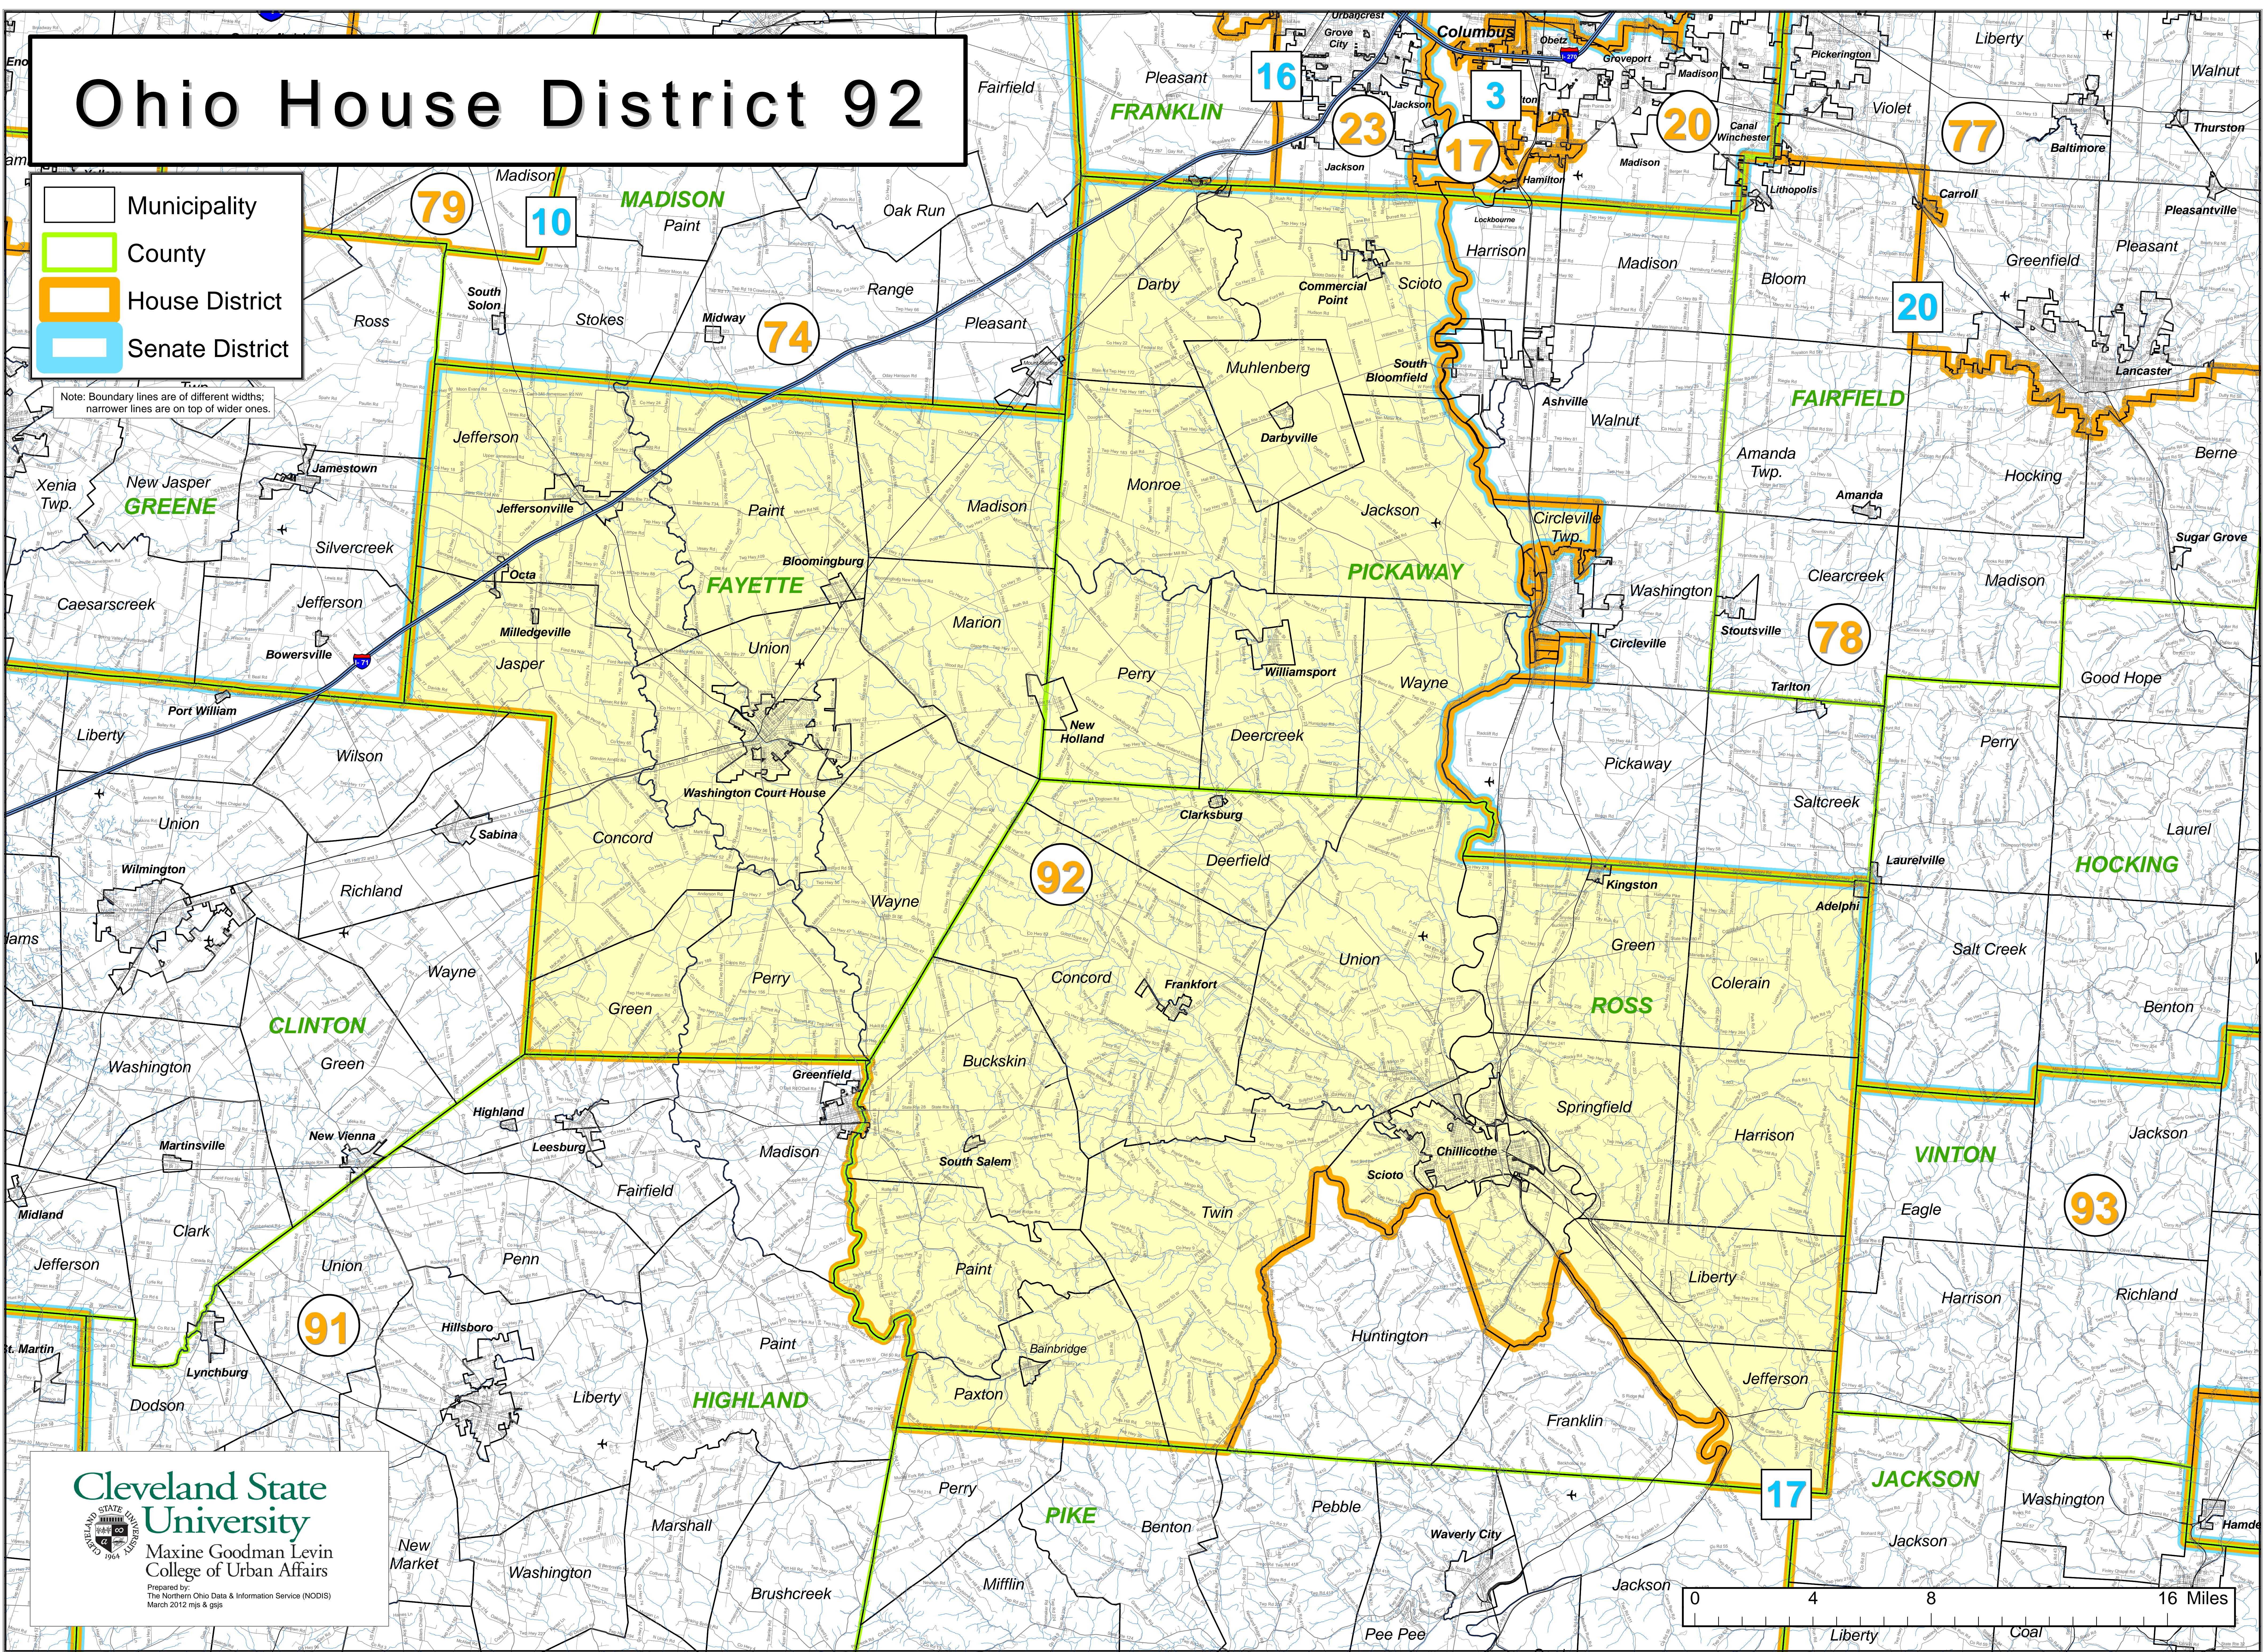

Ohio House District 92

- Municipality
- County
- House District
- Senate District

Note: Boundary lines are of different widths; narrower lines are on top of wider ones.

Cleveland State University
Maxine Goodman Levin College of Urban Affairs
Prepared by:
The Northern Ohio Data & Information Service (NODIS)
March 2012 mps & gips