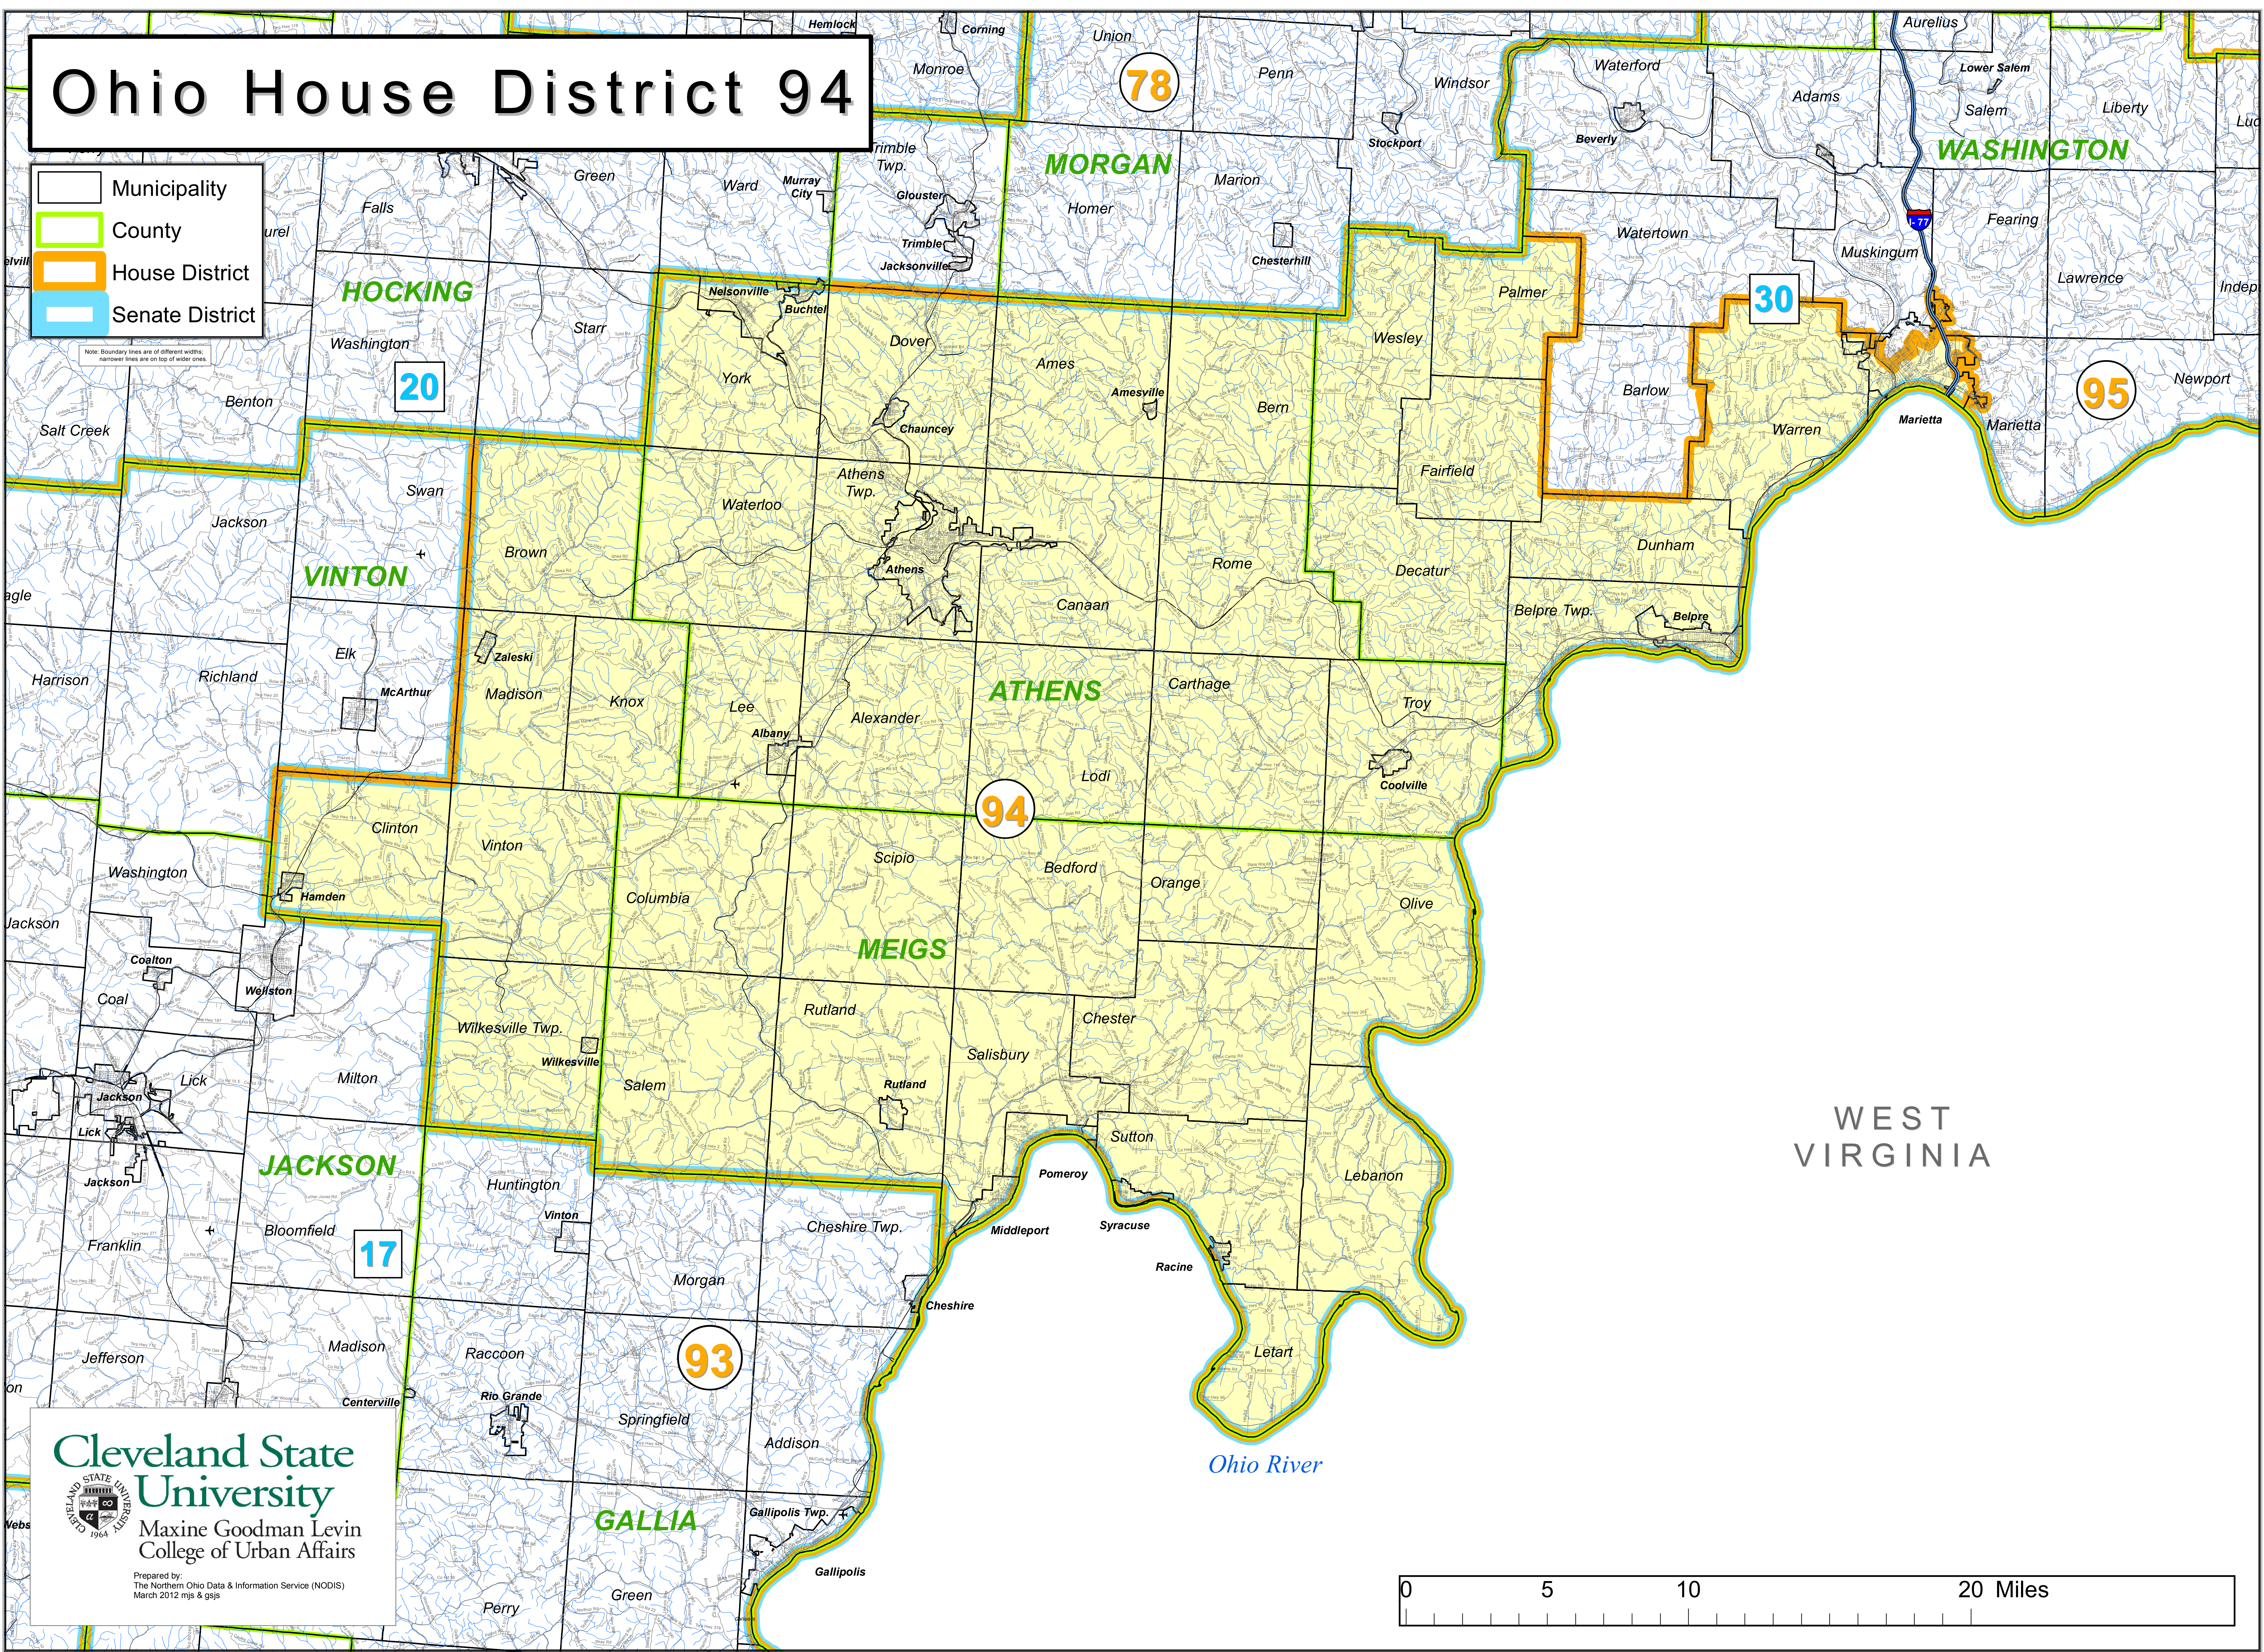

# Ohio House District 94

Legend:

- Municipality (thin black line)
- County (thick green line)
- House District (thick orange line)
- Senate District (thick blue line)

Note: Boundary lines are of different widths; narrower lines are on top of wider ones.

WEST VIRGINIA

**Cleveland State University**  
Maxine Goodman Levin  
College of Urban Affairs

Prepared by:  
The Northern Ohio Data & Information Service (NODIS)  
March 2012 mjs & gsj