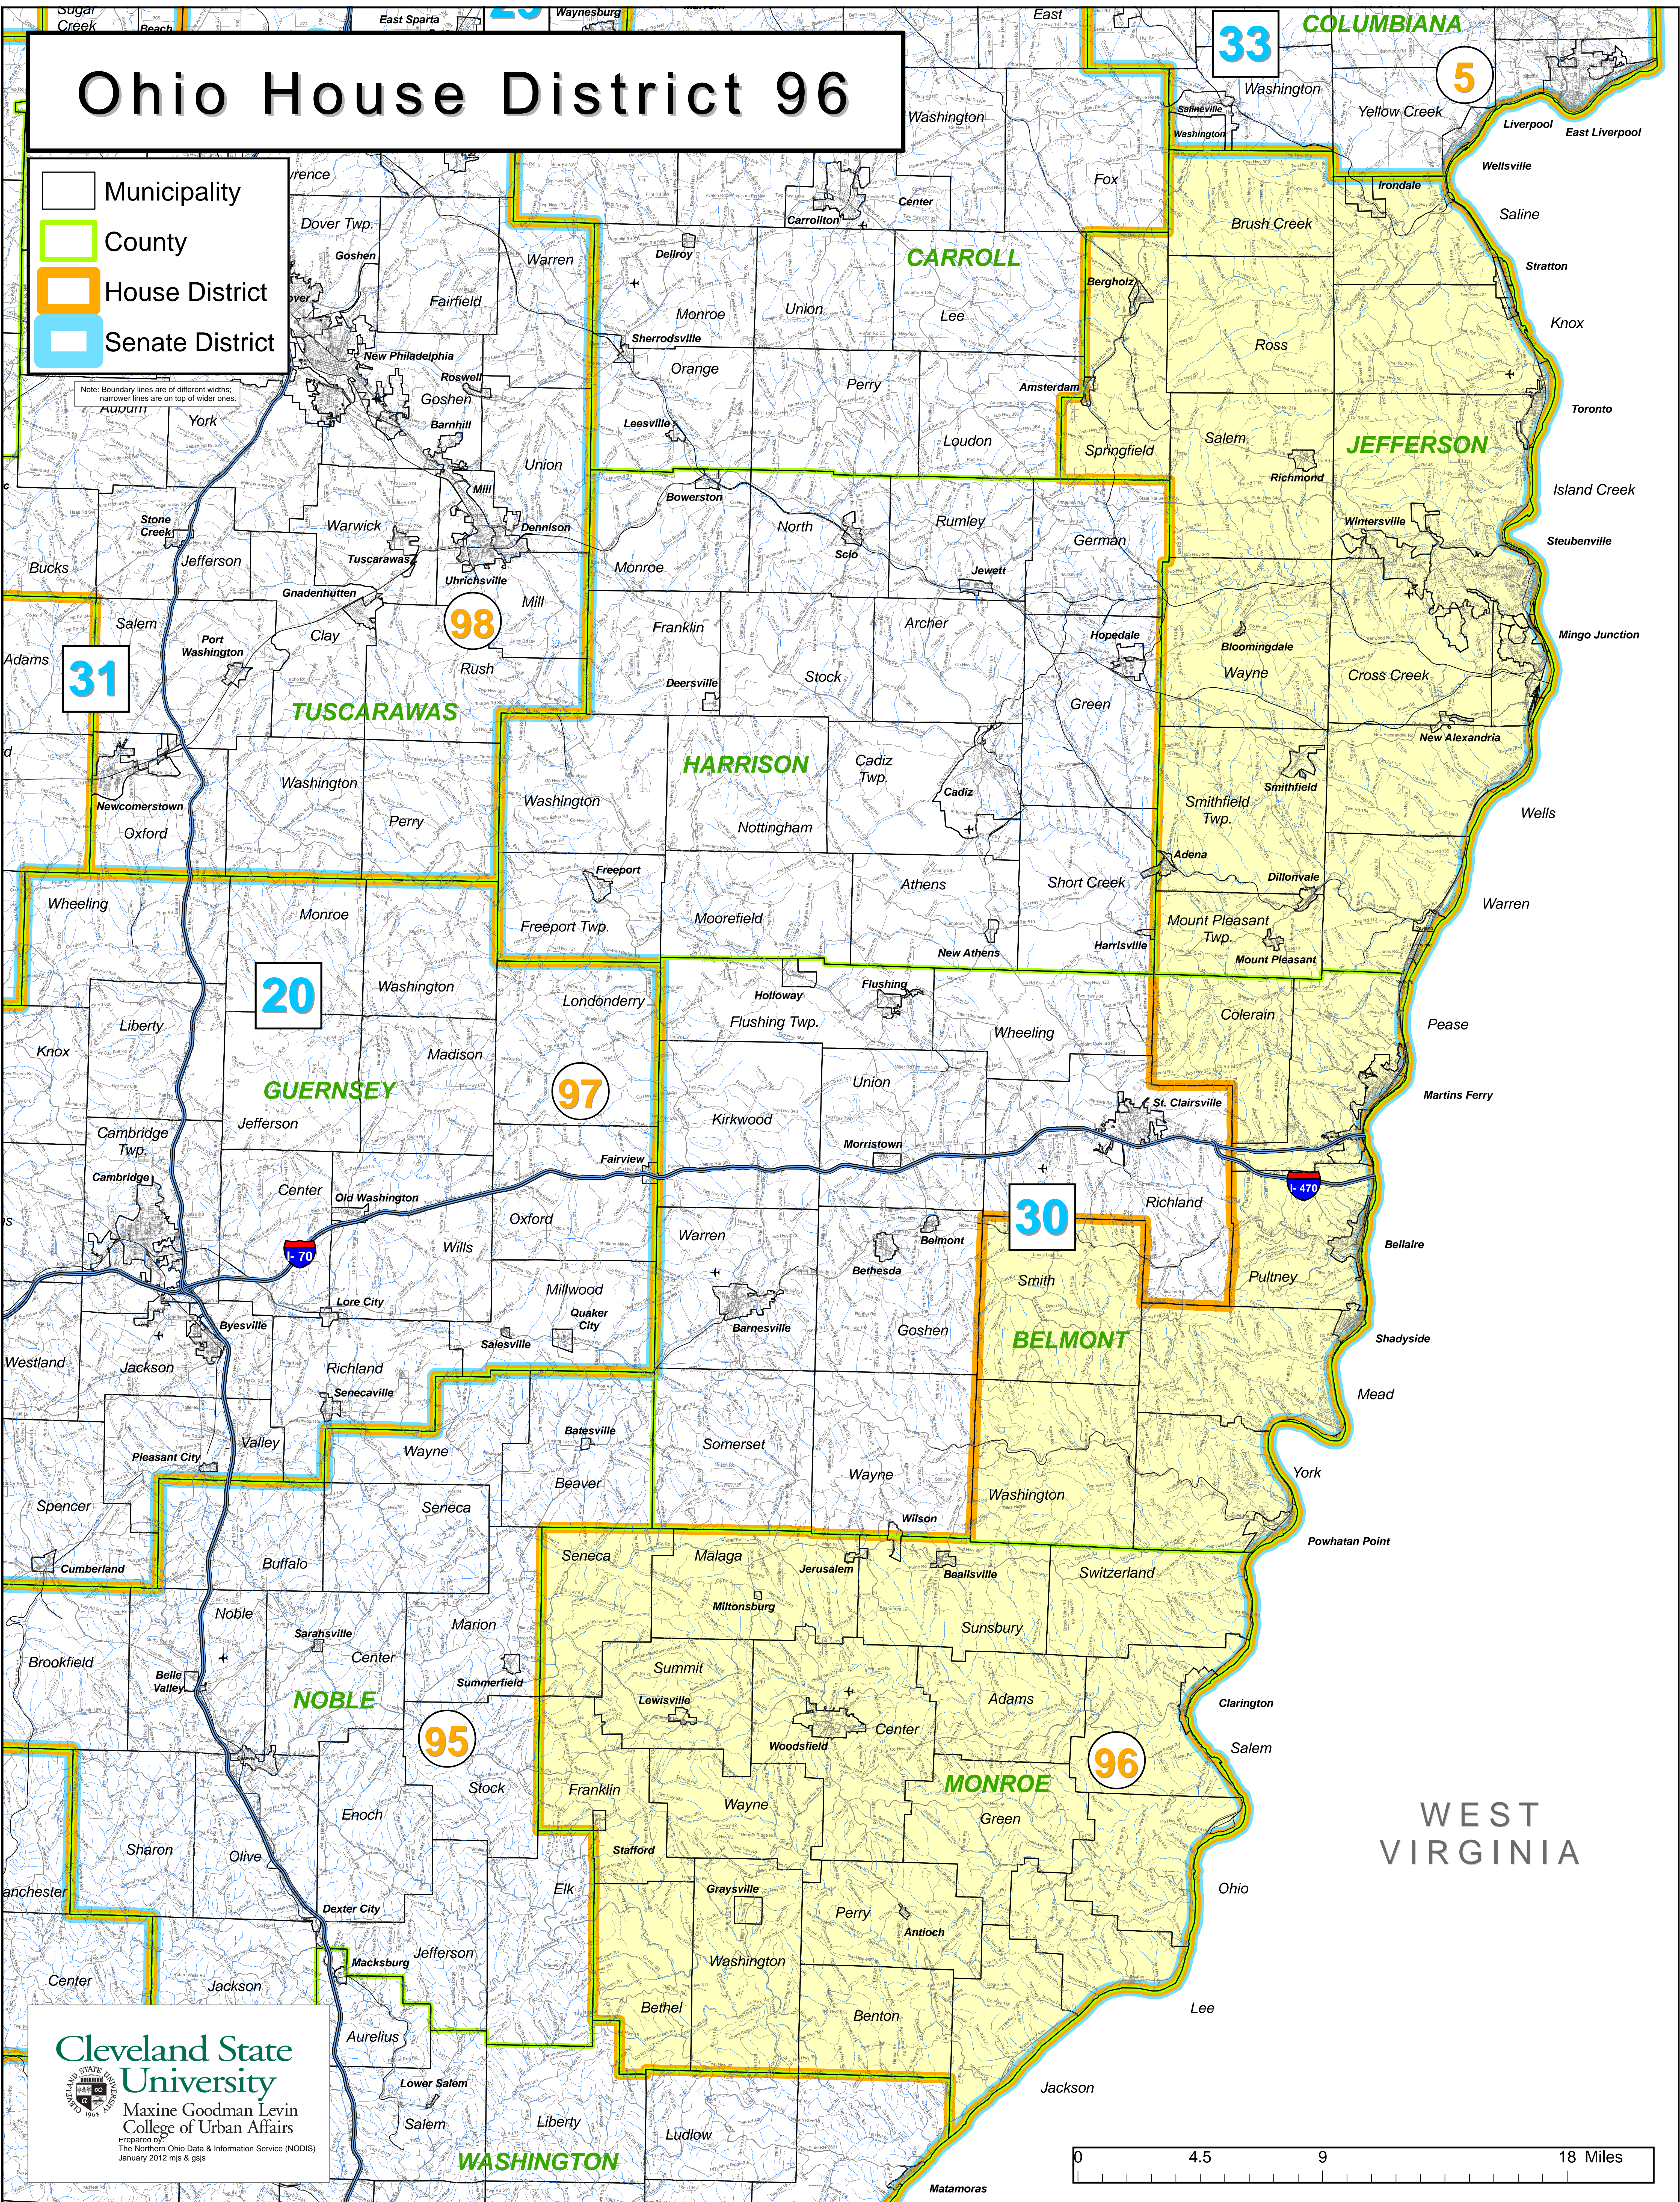

Ohio House District 96

- Municipality
- County
- House District
- Senate District

Cleveland State University
Maxine Goodman Levin College of Urban Affairs
Prepared by:
The Northern Ohio Data & Information Service (NODIS)
January 2012 mjs & gsp