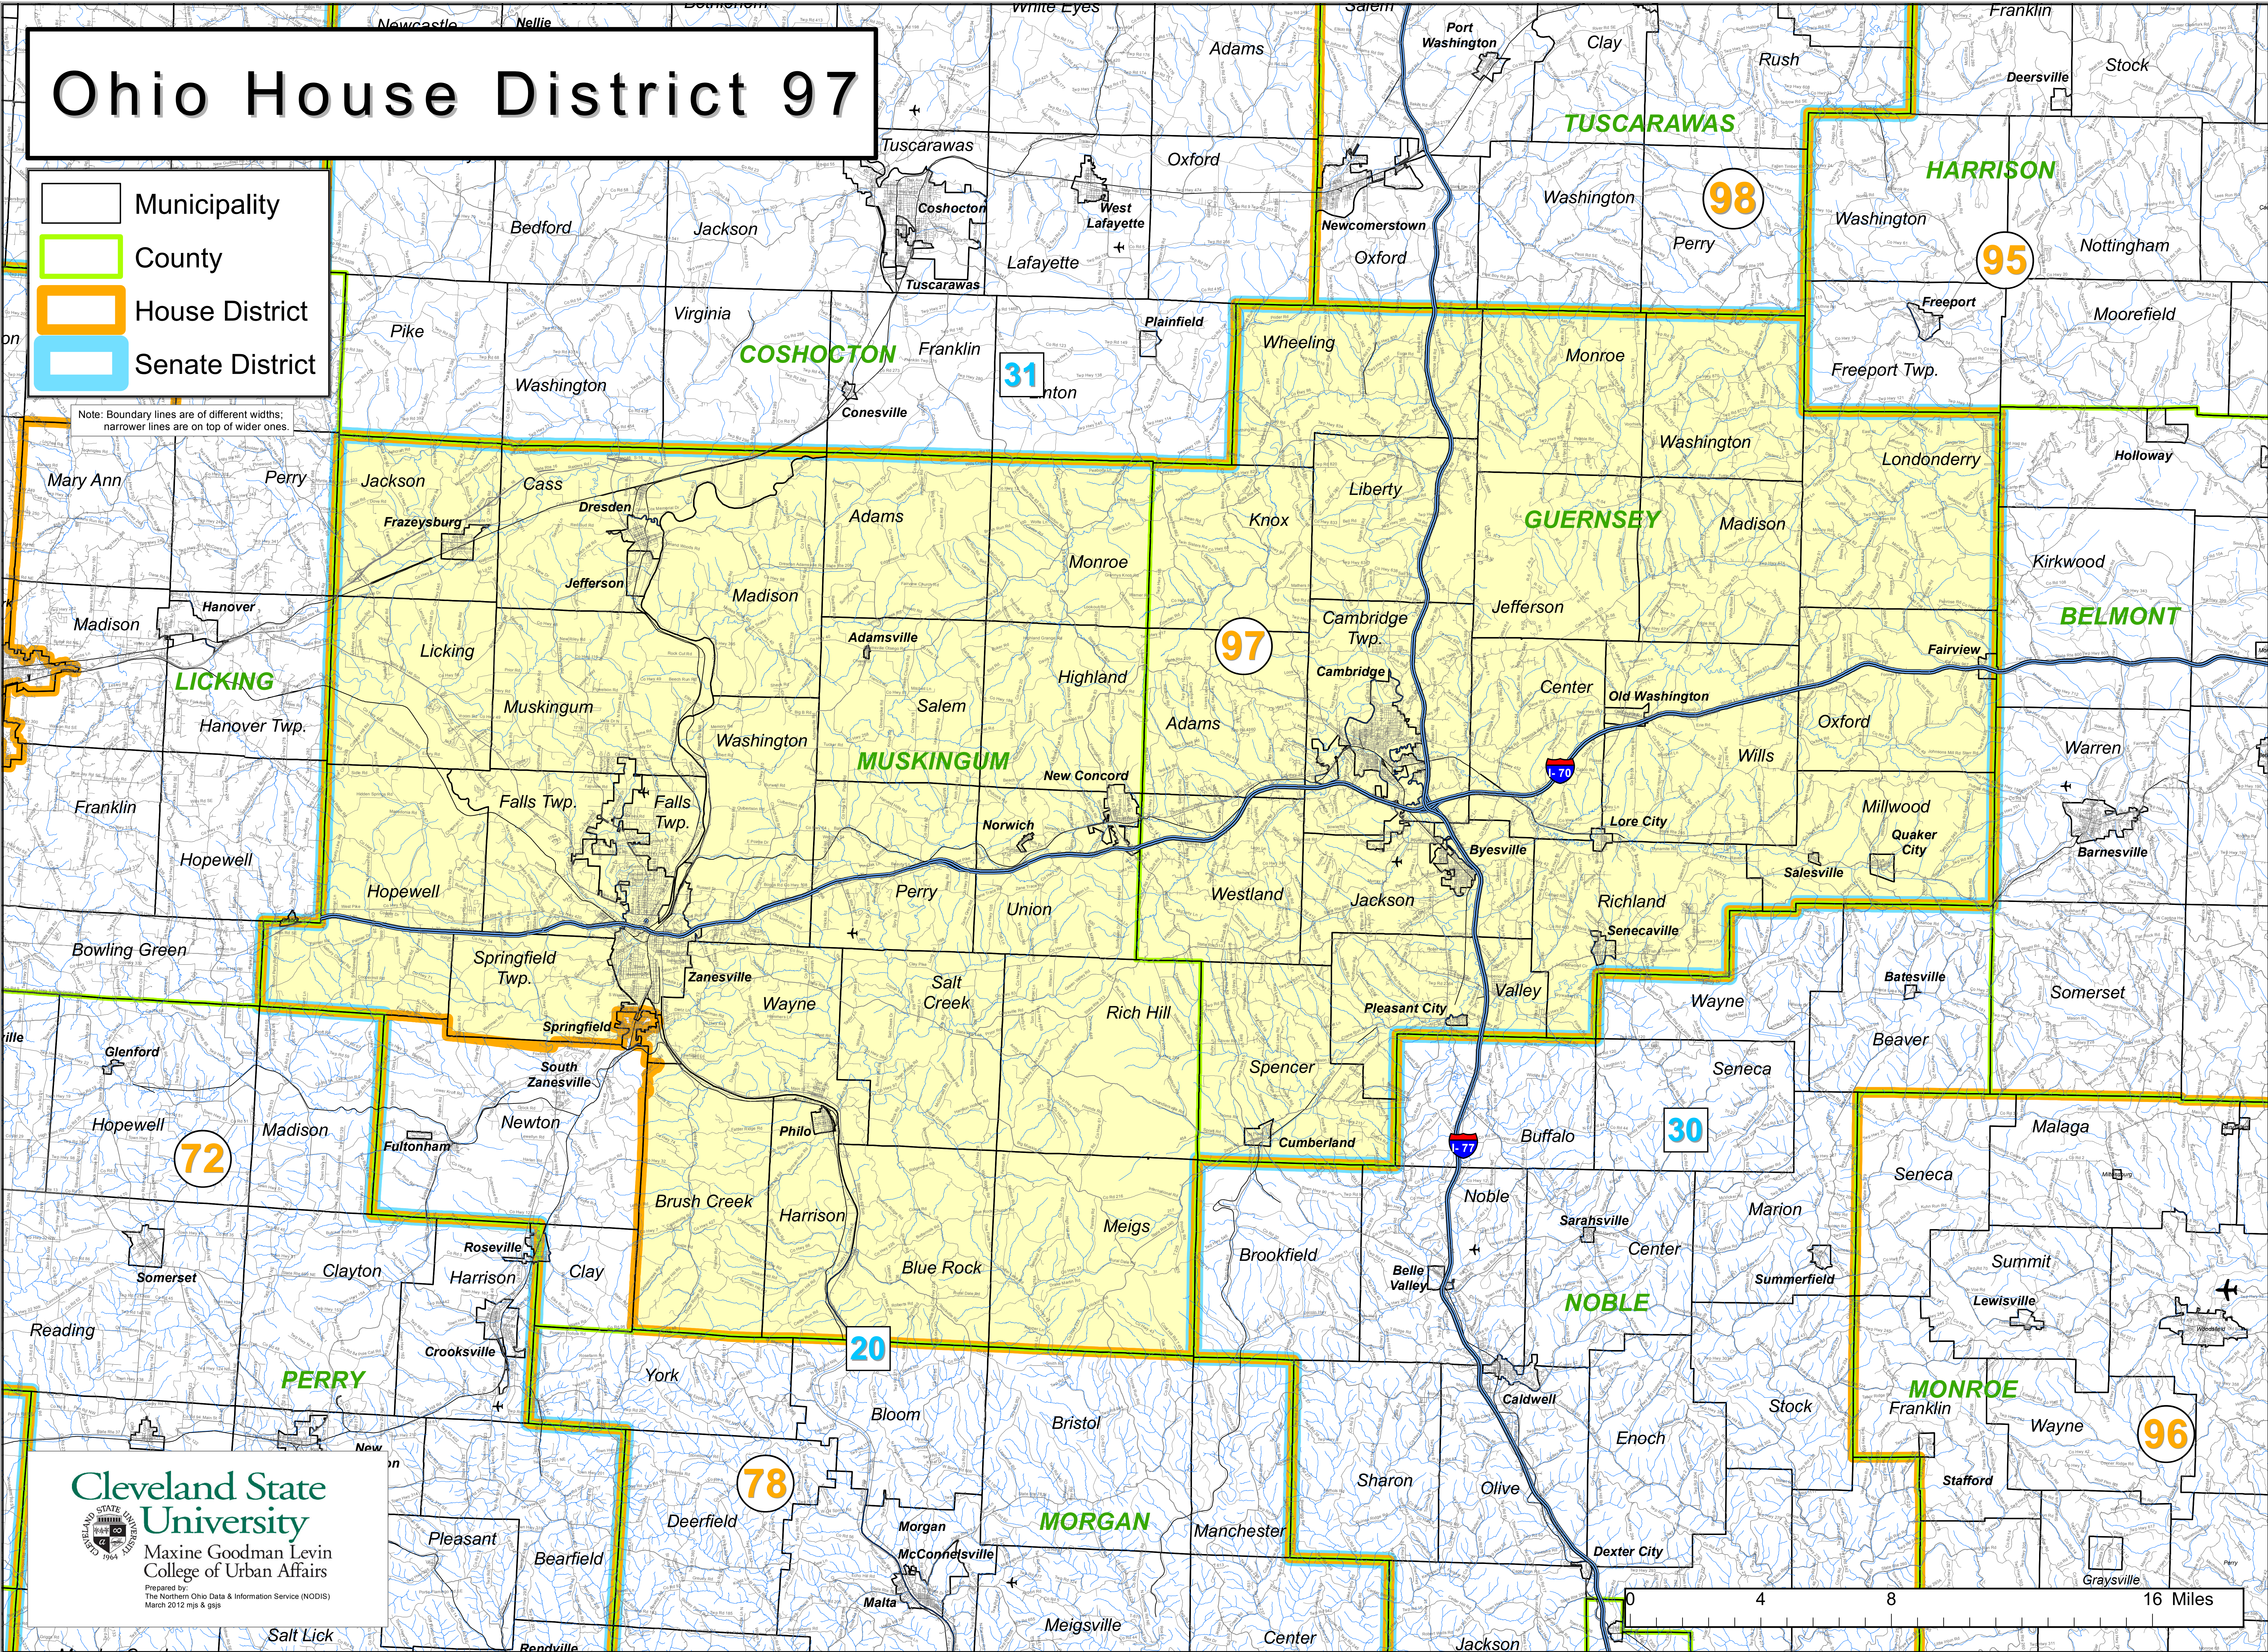

Ohio House District 97

- Municipality
- County
- House District
- Senate District

Cleveland State University

Maxine Goodman Levin College of Urban Affairs