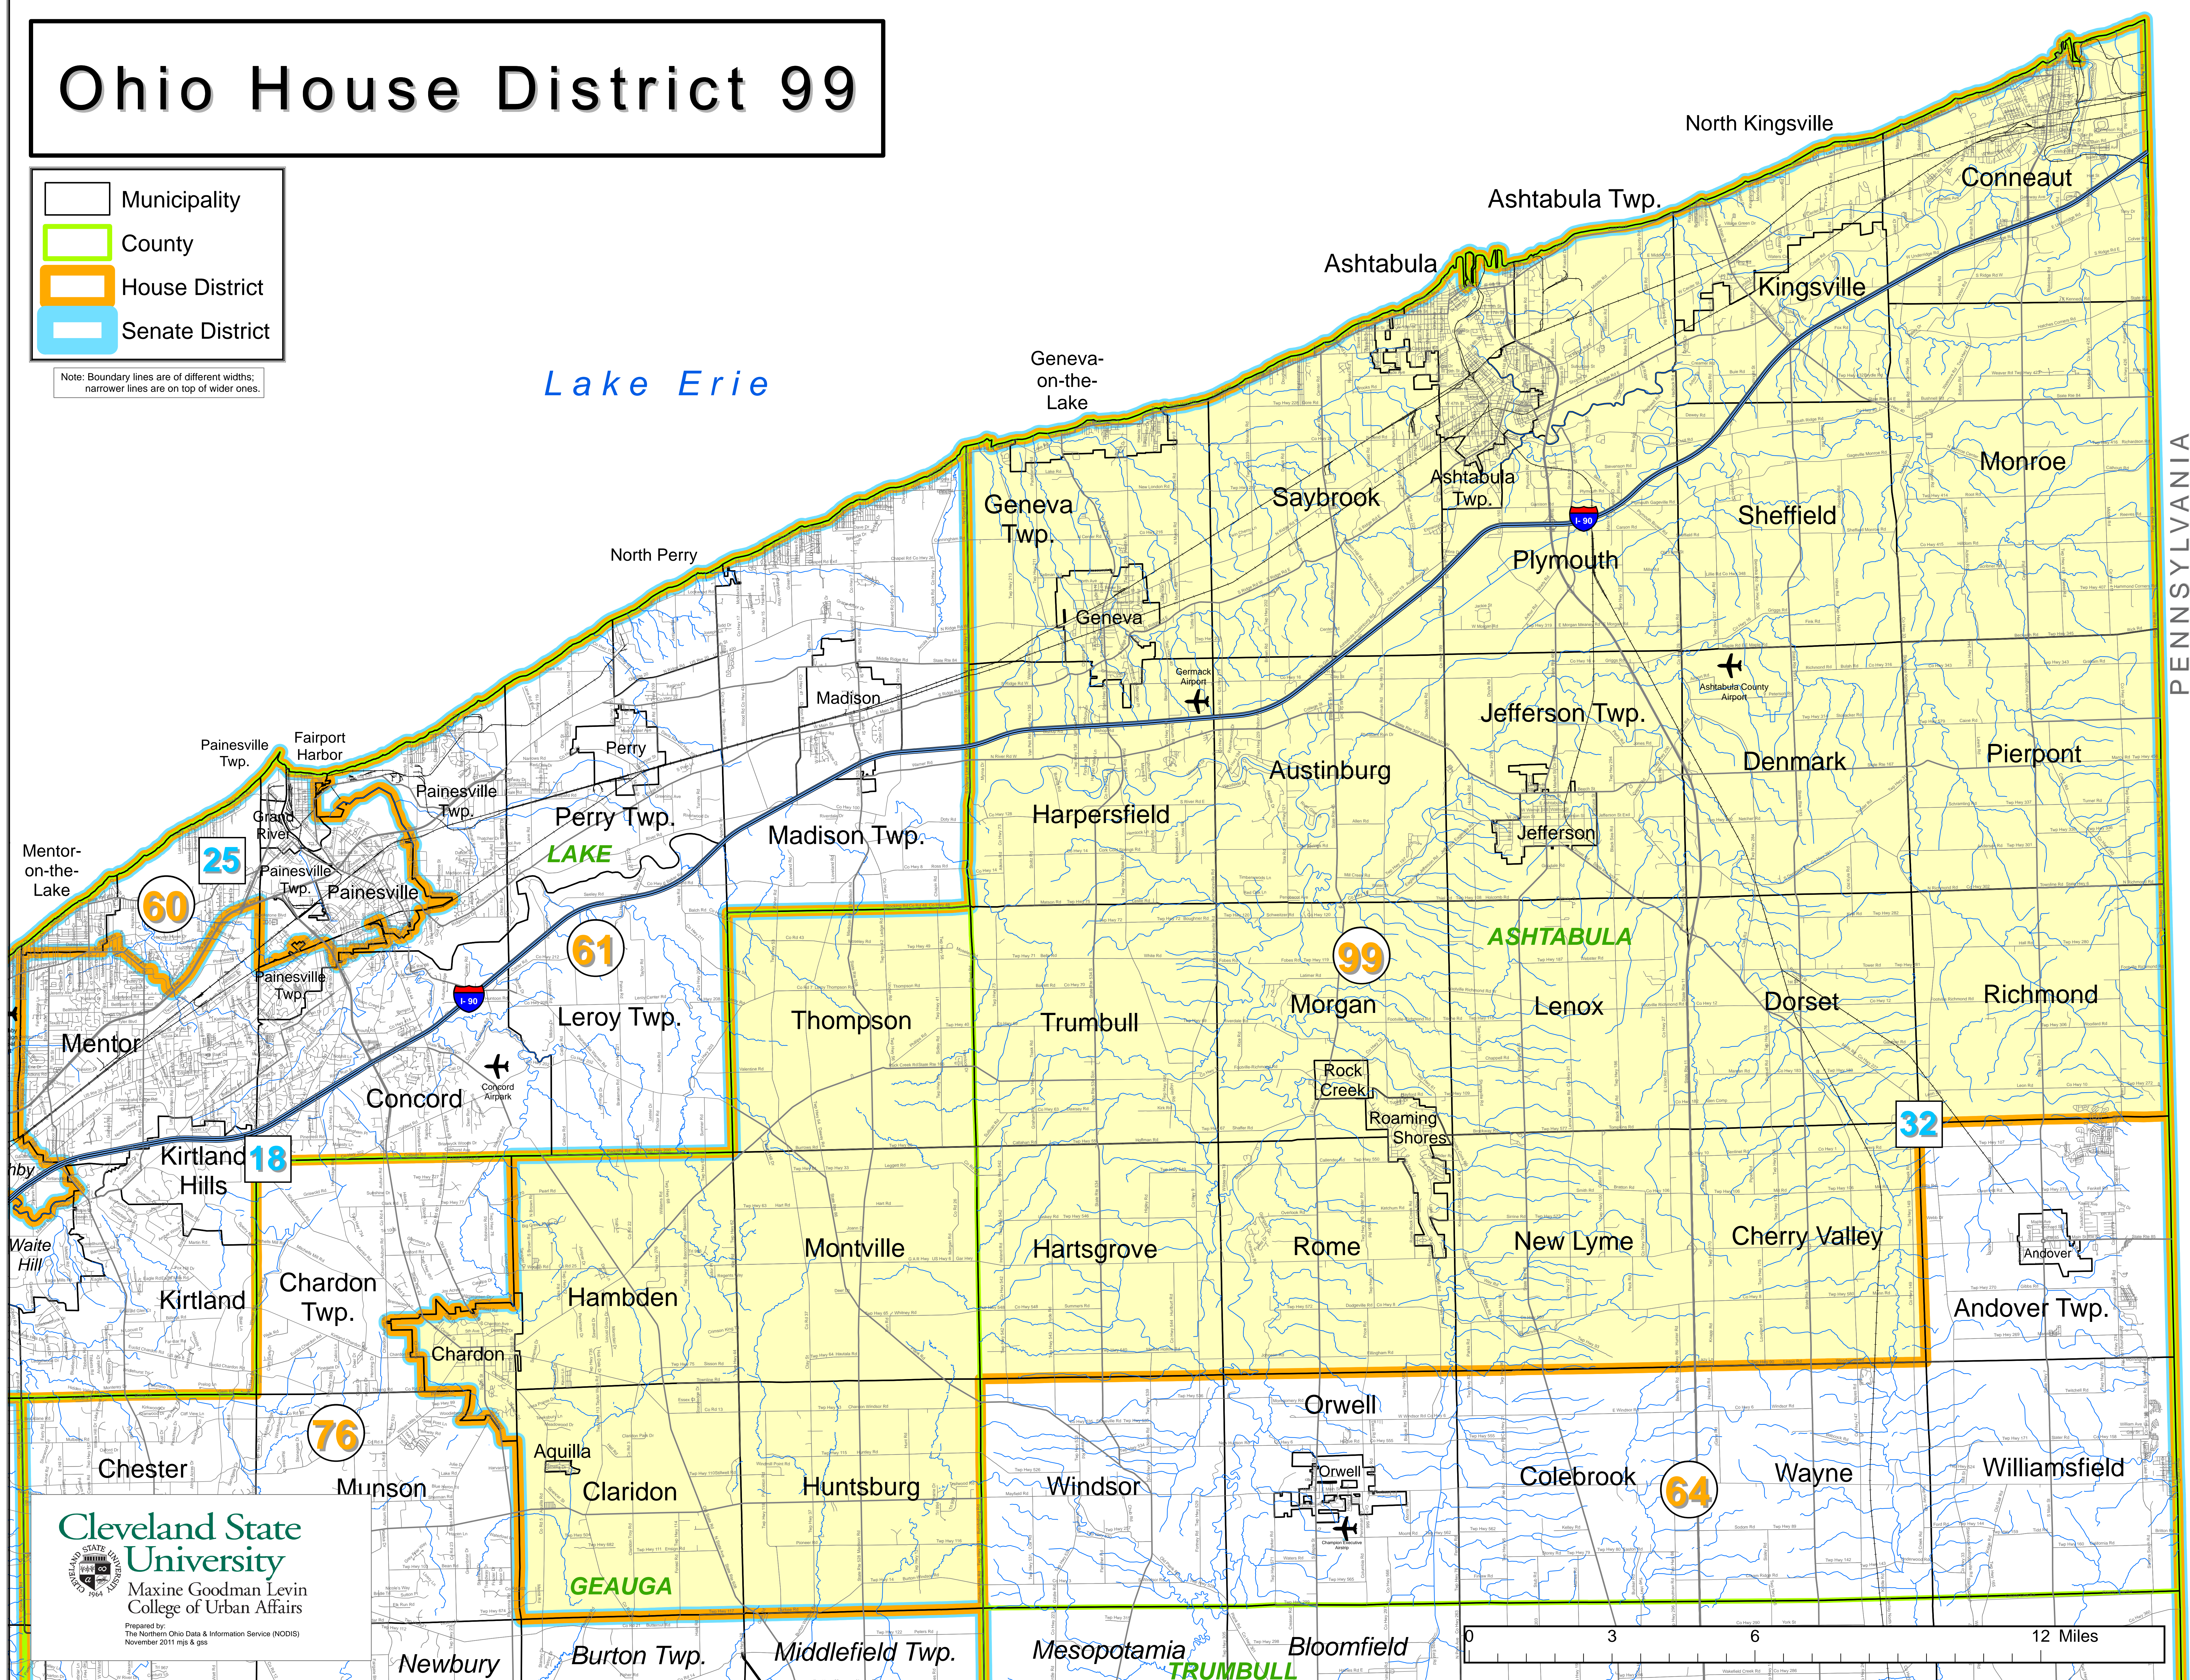

Ohio House District 99

- Municipality
- County
- House District
- Senate District

Lake Erie

PENNSYLVANIA

Cleveland State University
Maxine Goodman Levin College of Urban Affairs
Prepared by:
The Northern Ohio Data & Information Service (NODIS)
November 2011 mps & gis