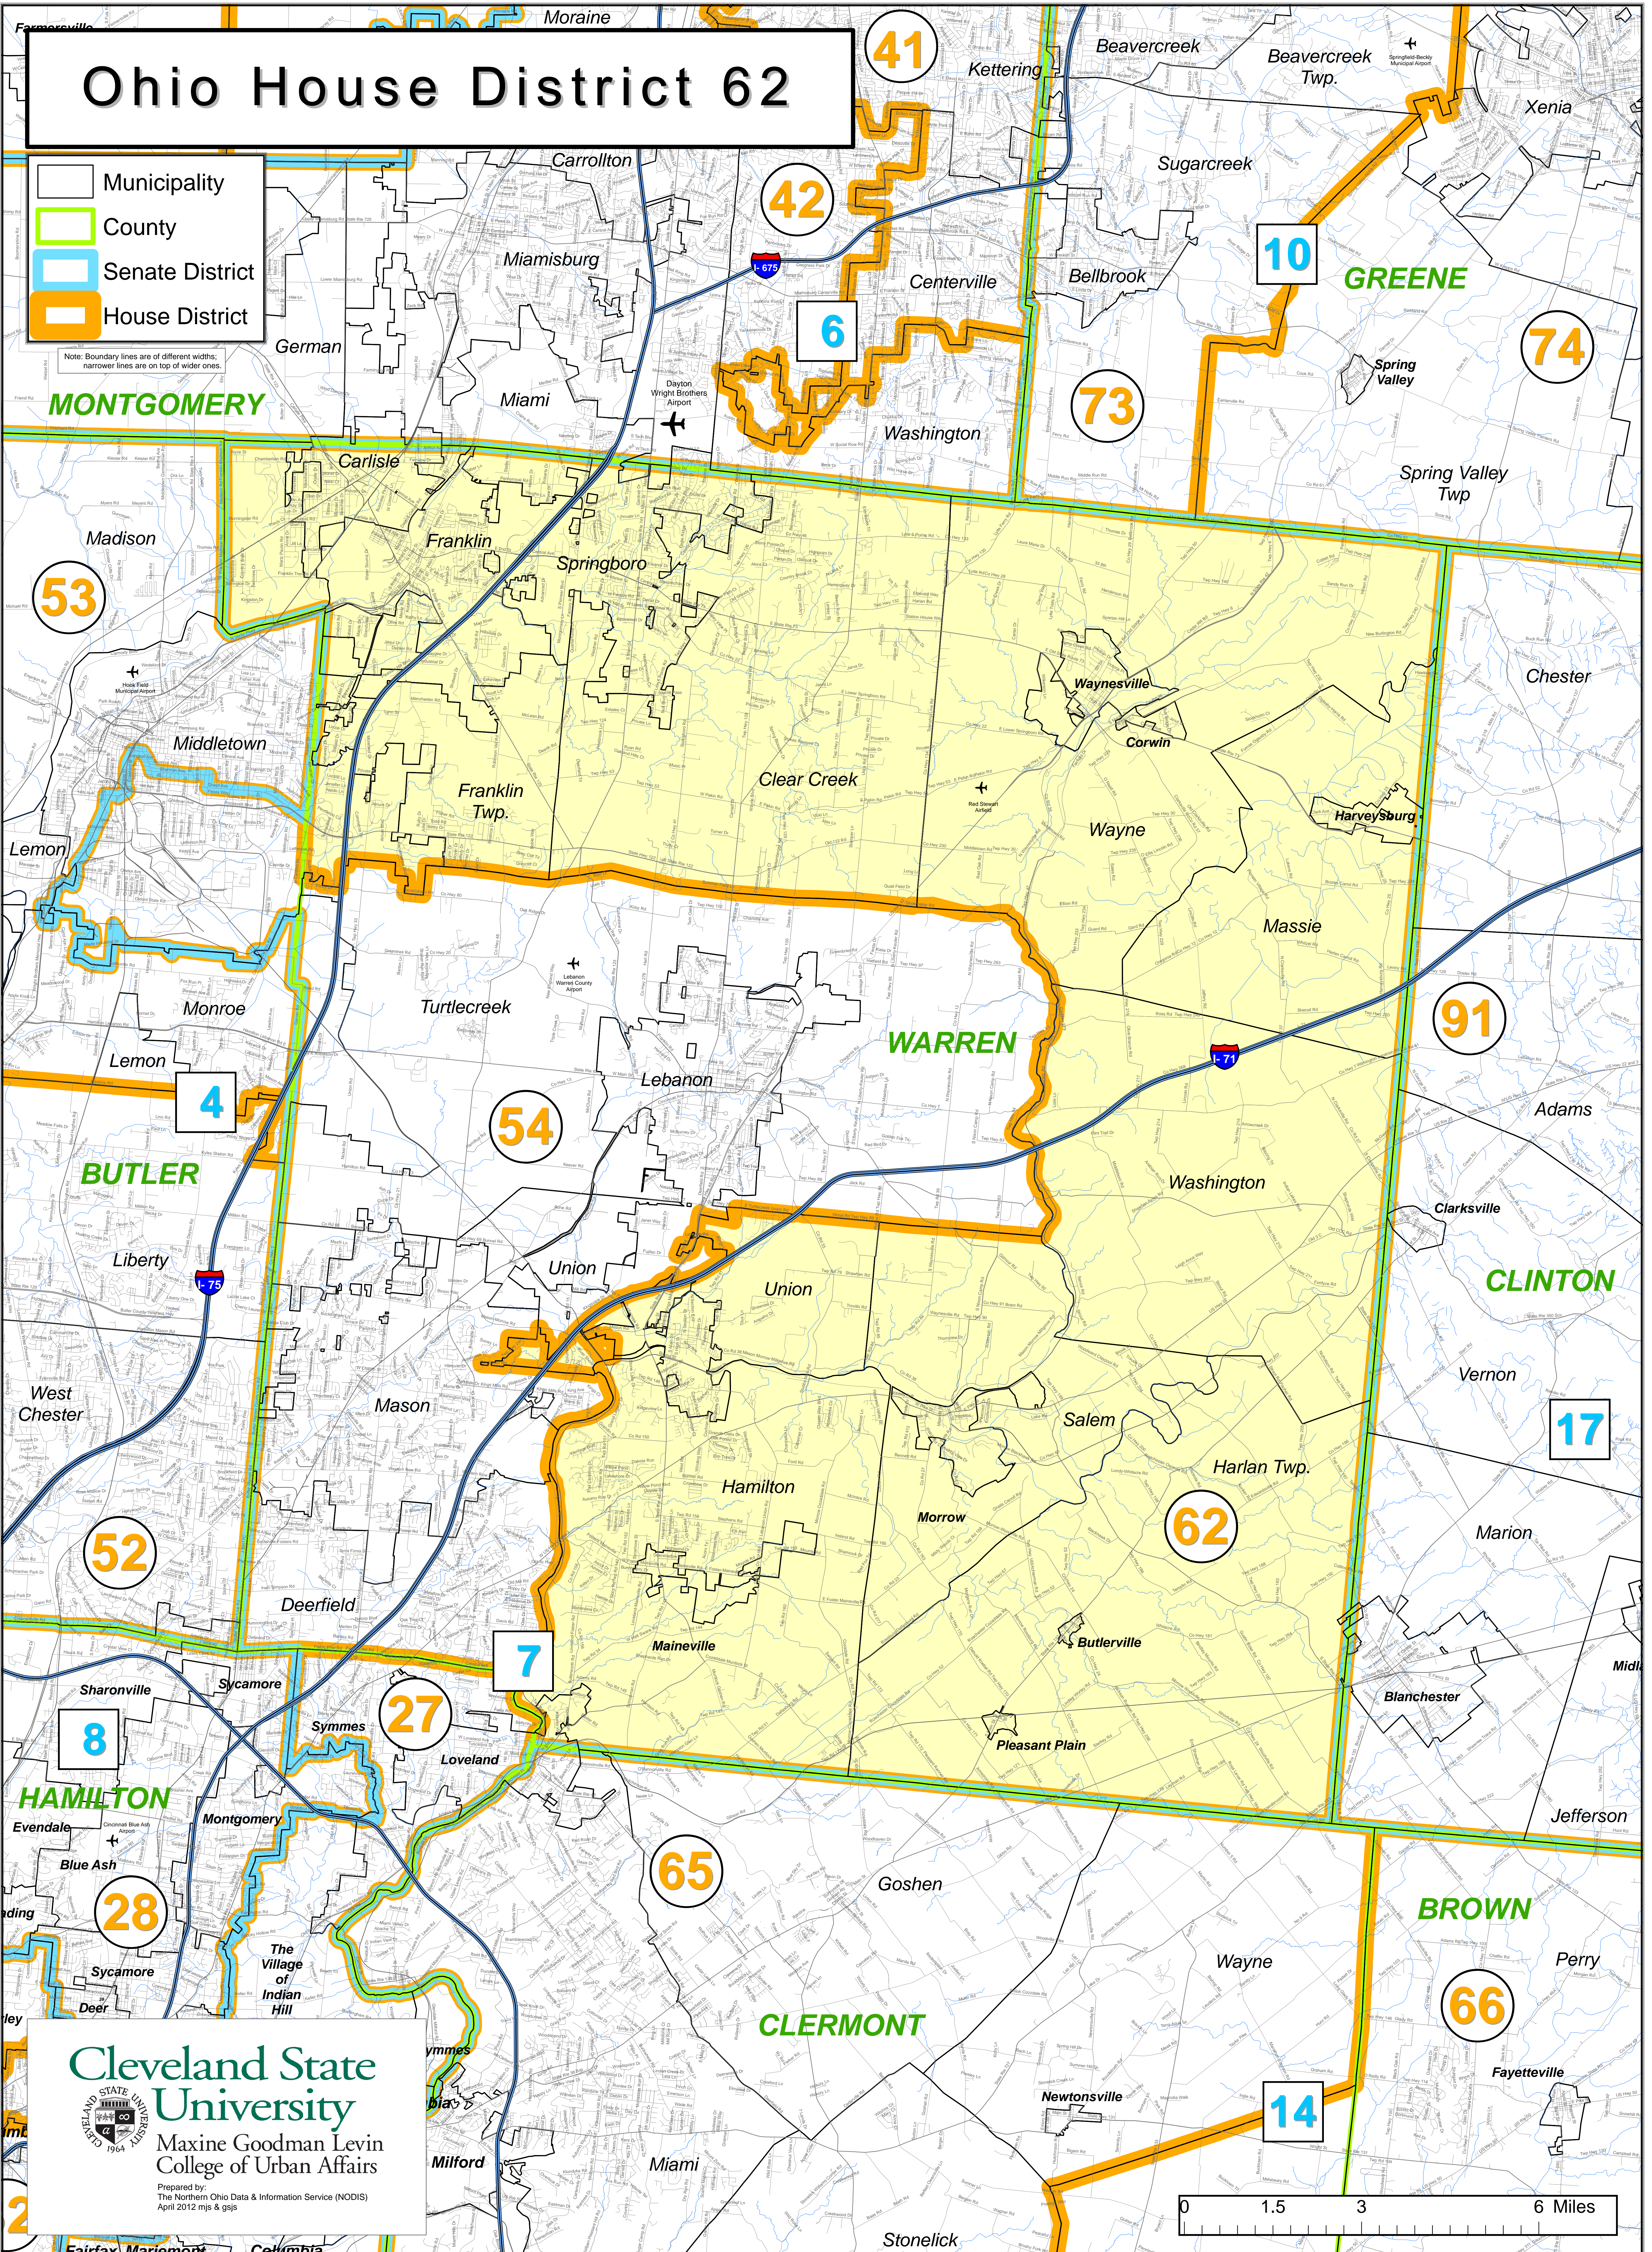

Ohio House District 62

- Municipality
- County
- Senate District
- House District

Cleveland State University

Maxine Goodman Levin College of Urban Affairs

Prepared by:
The Northern Ohio Data & Information Service (NODIS)
April 2012 mjs & gjs