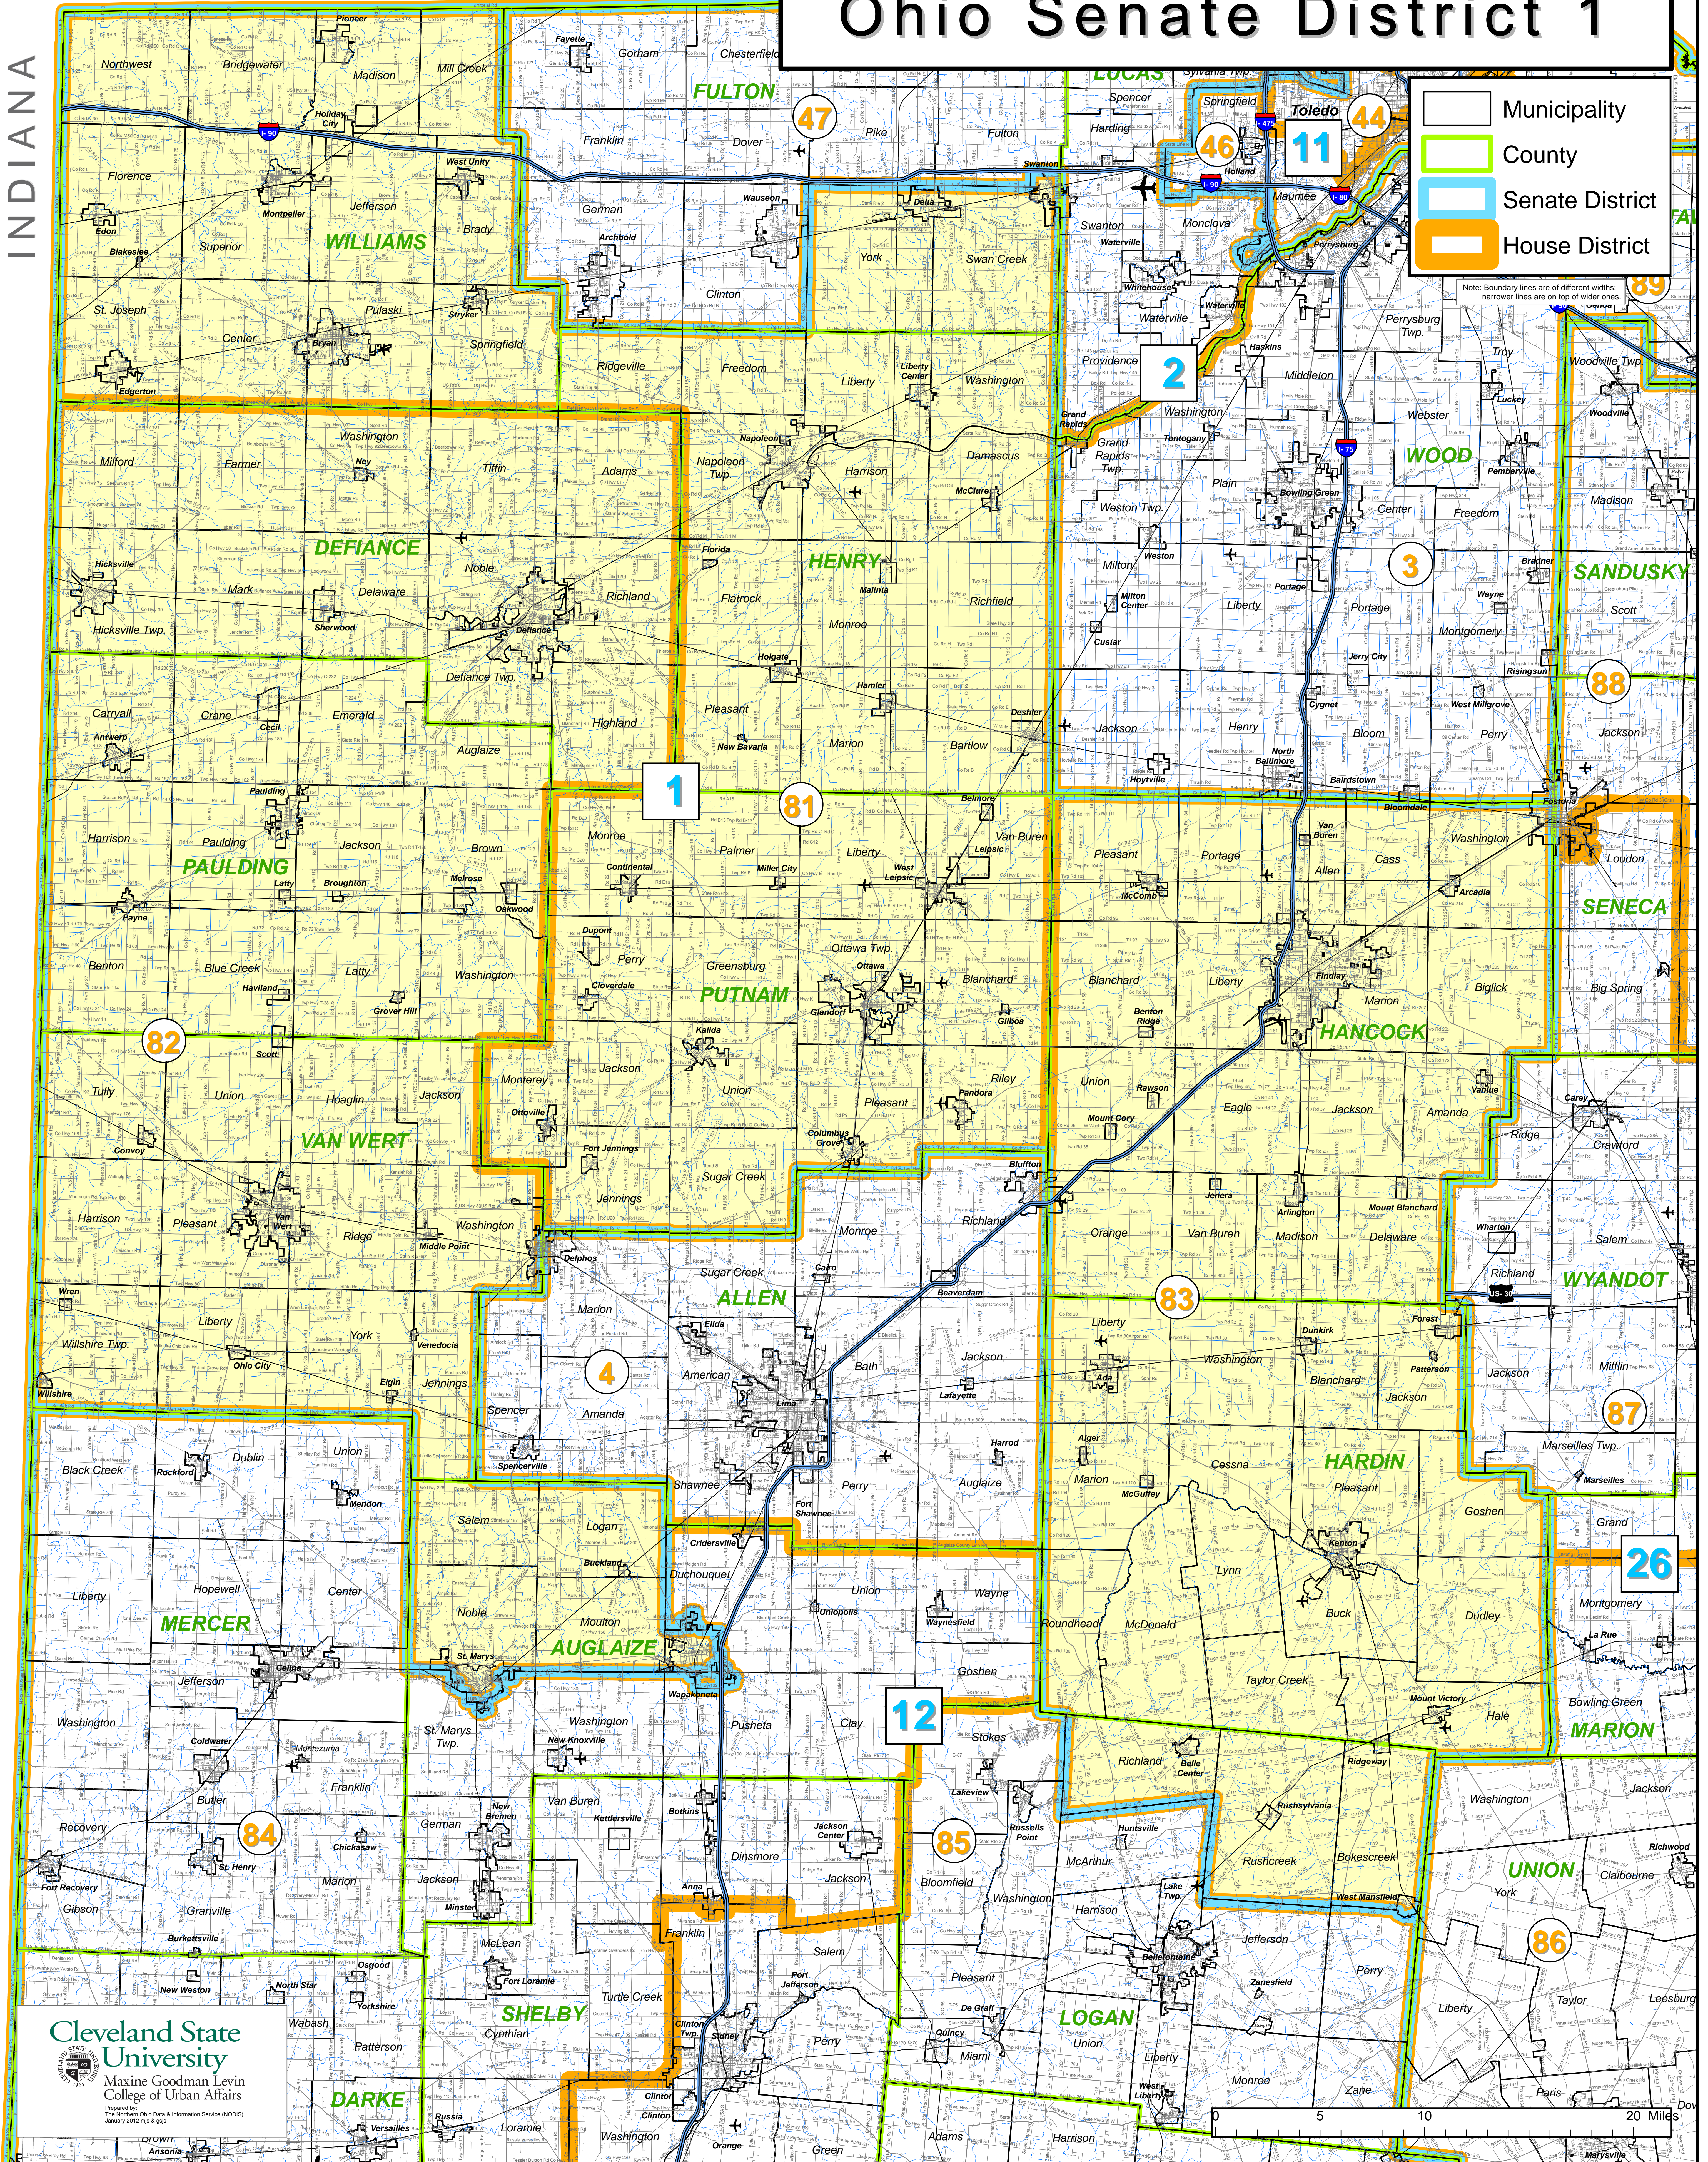

Ohio Senate District 1

INDIANA

Municipality
 County
 Senate District
 House District

Cleveland State University
Maxine Goodman Levin
College of Urban Affairs
Prepared by:
The Northern Ohio Data & Information Service (NODIS)
January 2012 718 x 208

01/11/11 Ansonia