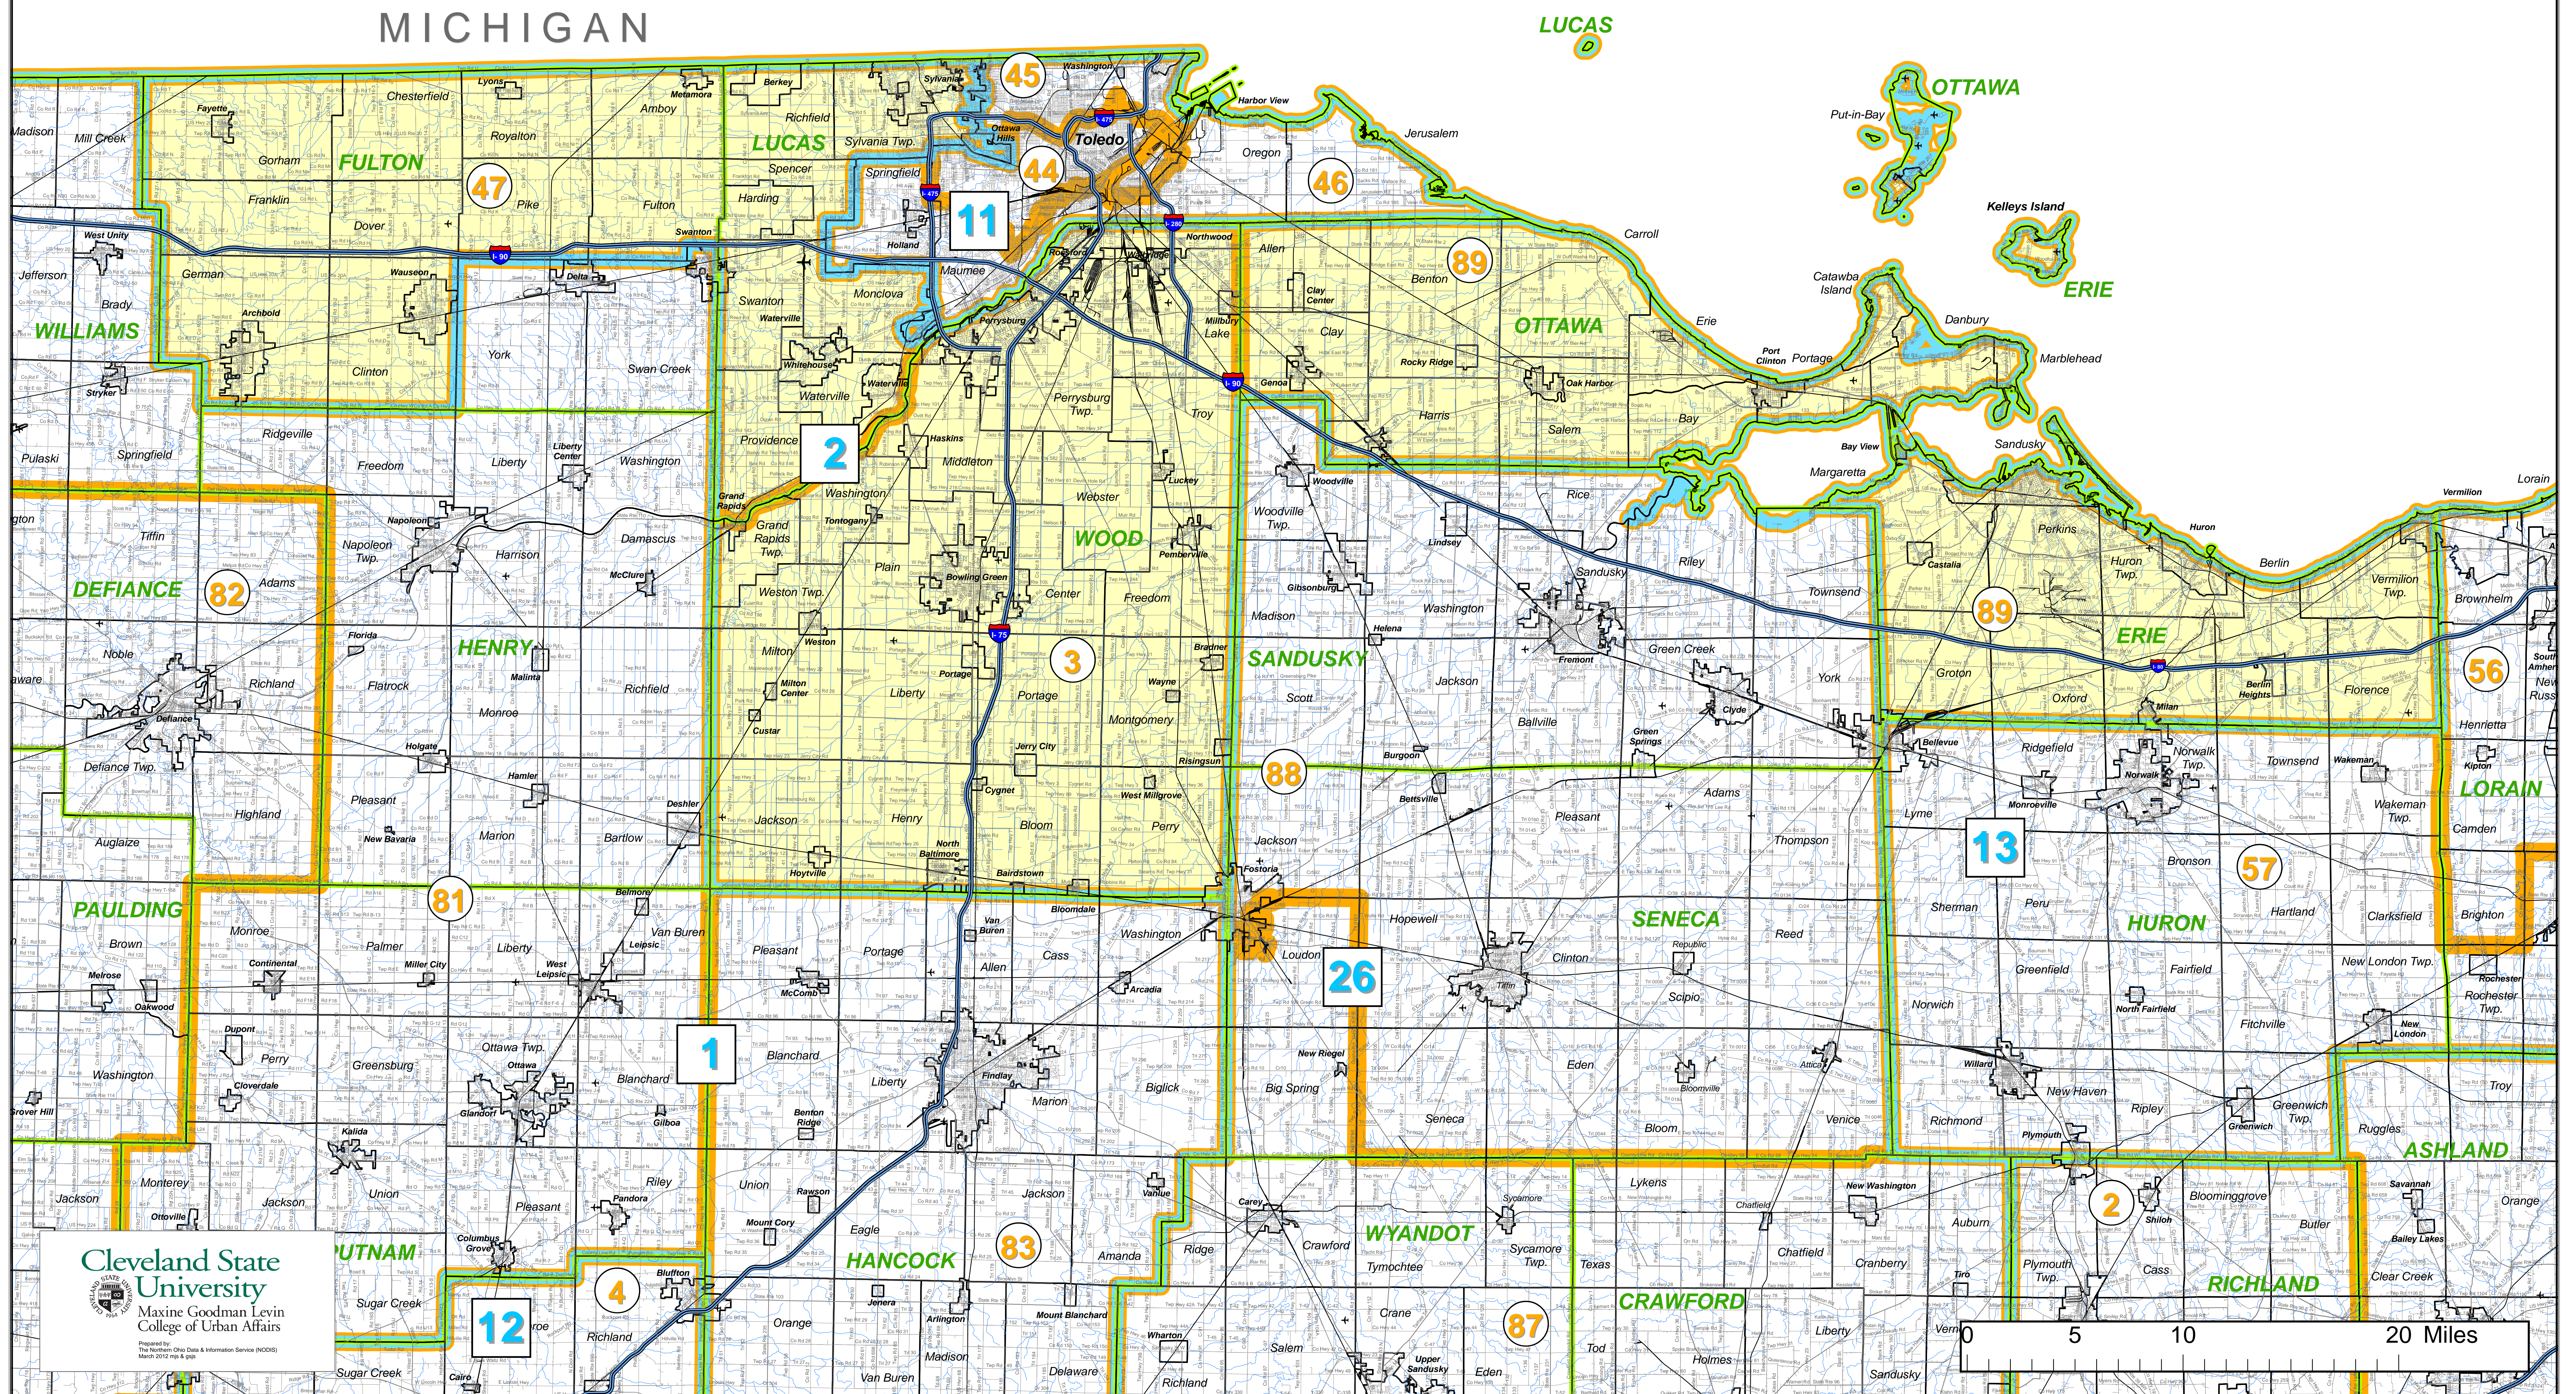

Ohio Senate District 2

Legend:

- Municipality (thin black line)
- County (green outline)
- Senate District (blue outline)
- House District (orange outline)

Lake Erie

Cleveland State University
Maxine Goodman Levin College of Urban Affairs