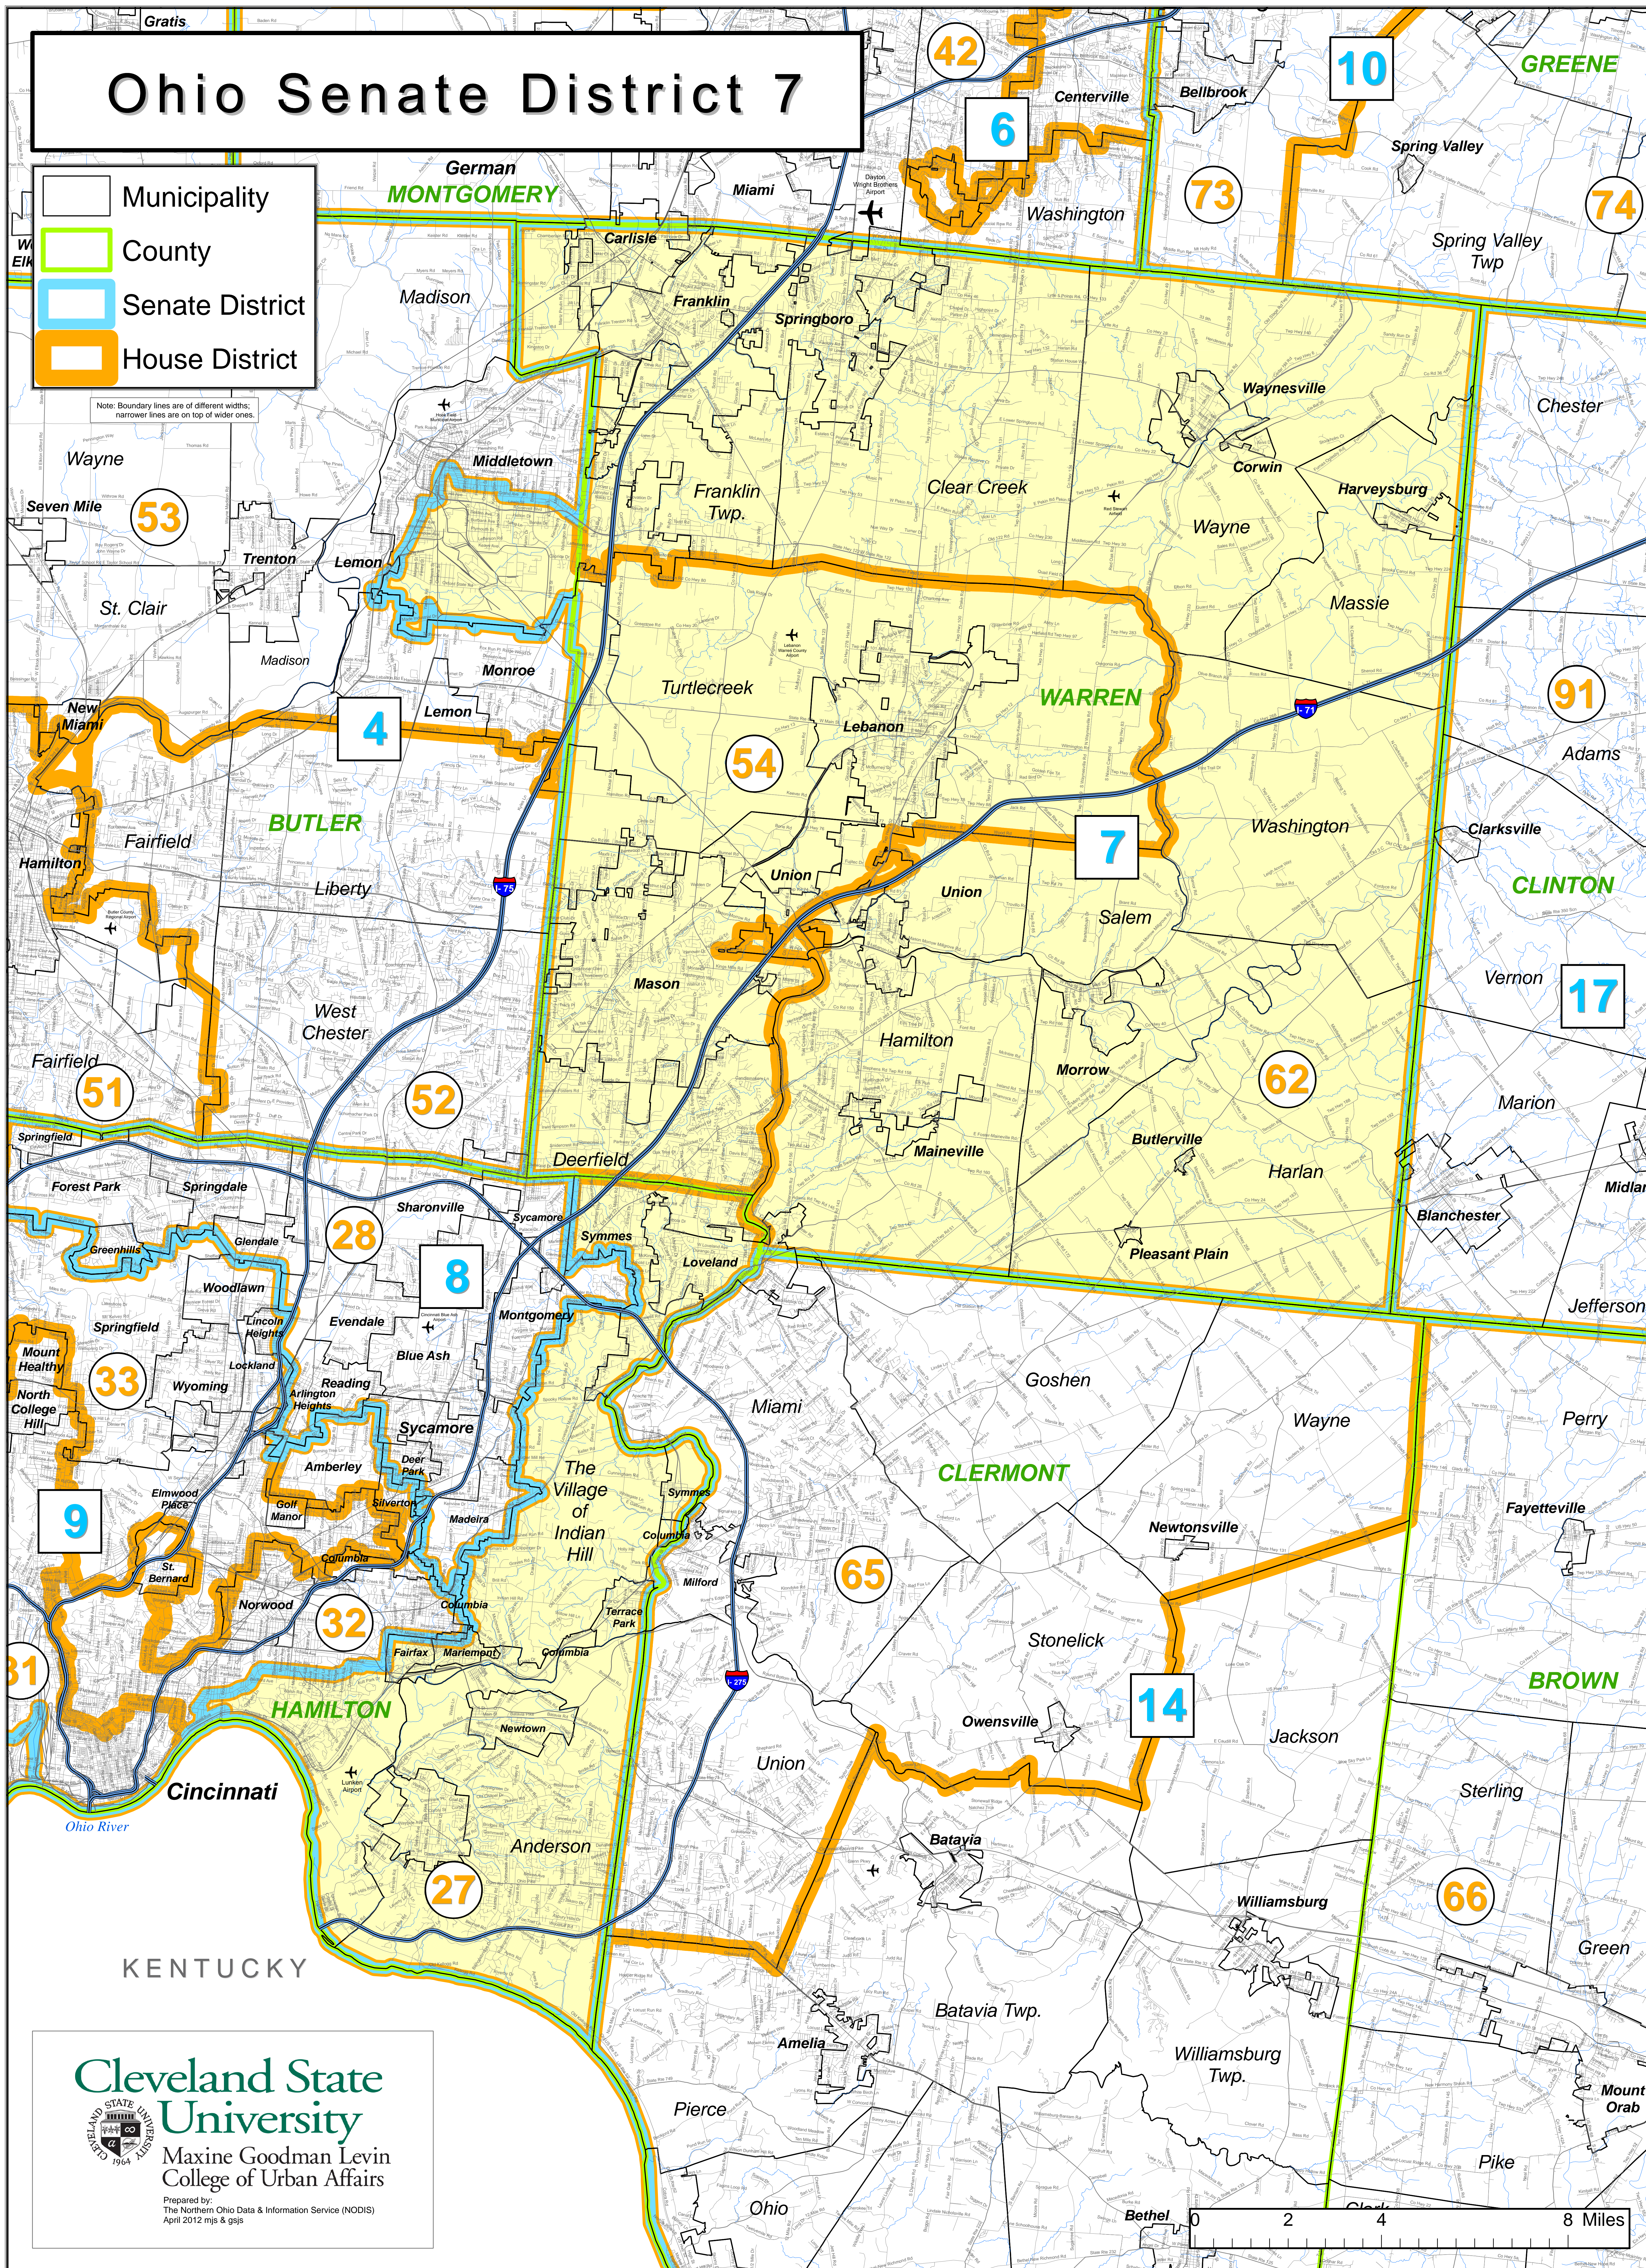

Ohio Senate District 7

- Municipality
- County
- Senate District
- House District

Cleveland State University

Maxine Goodman Levin College of Urban Affairs