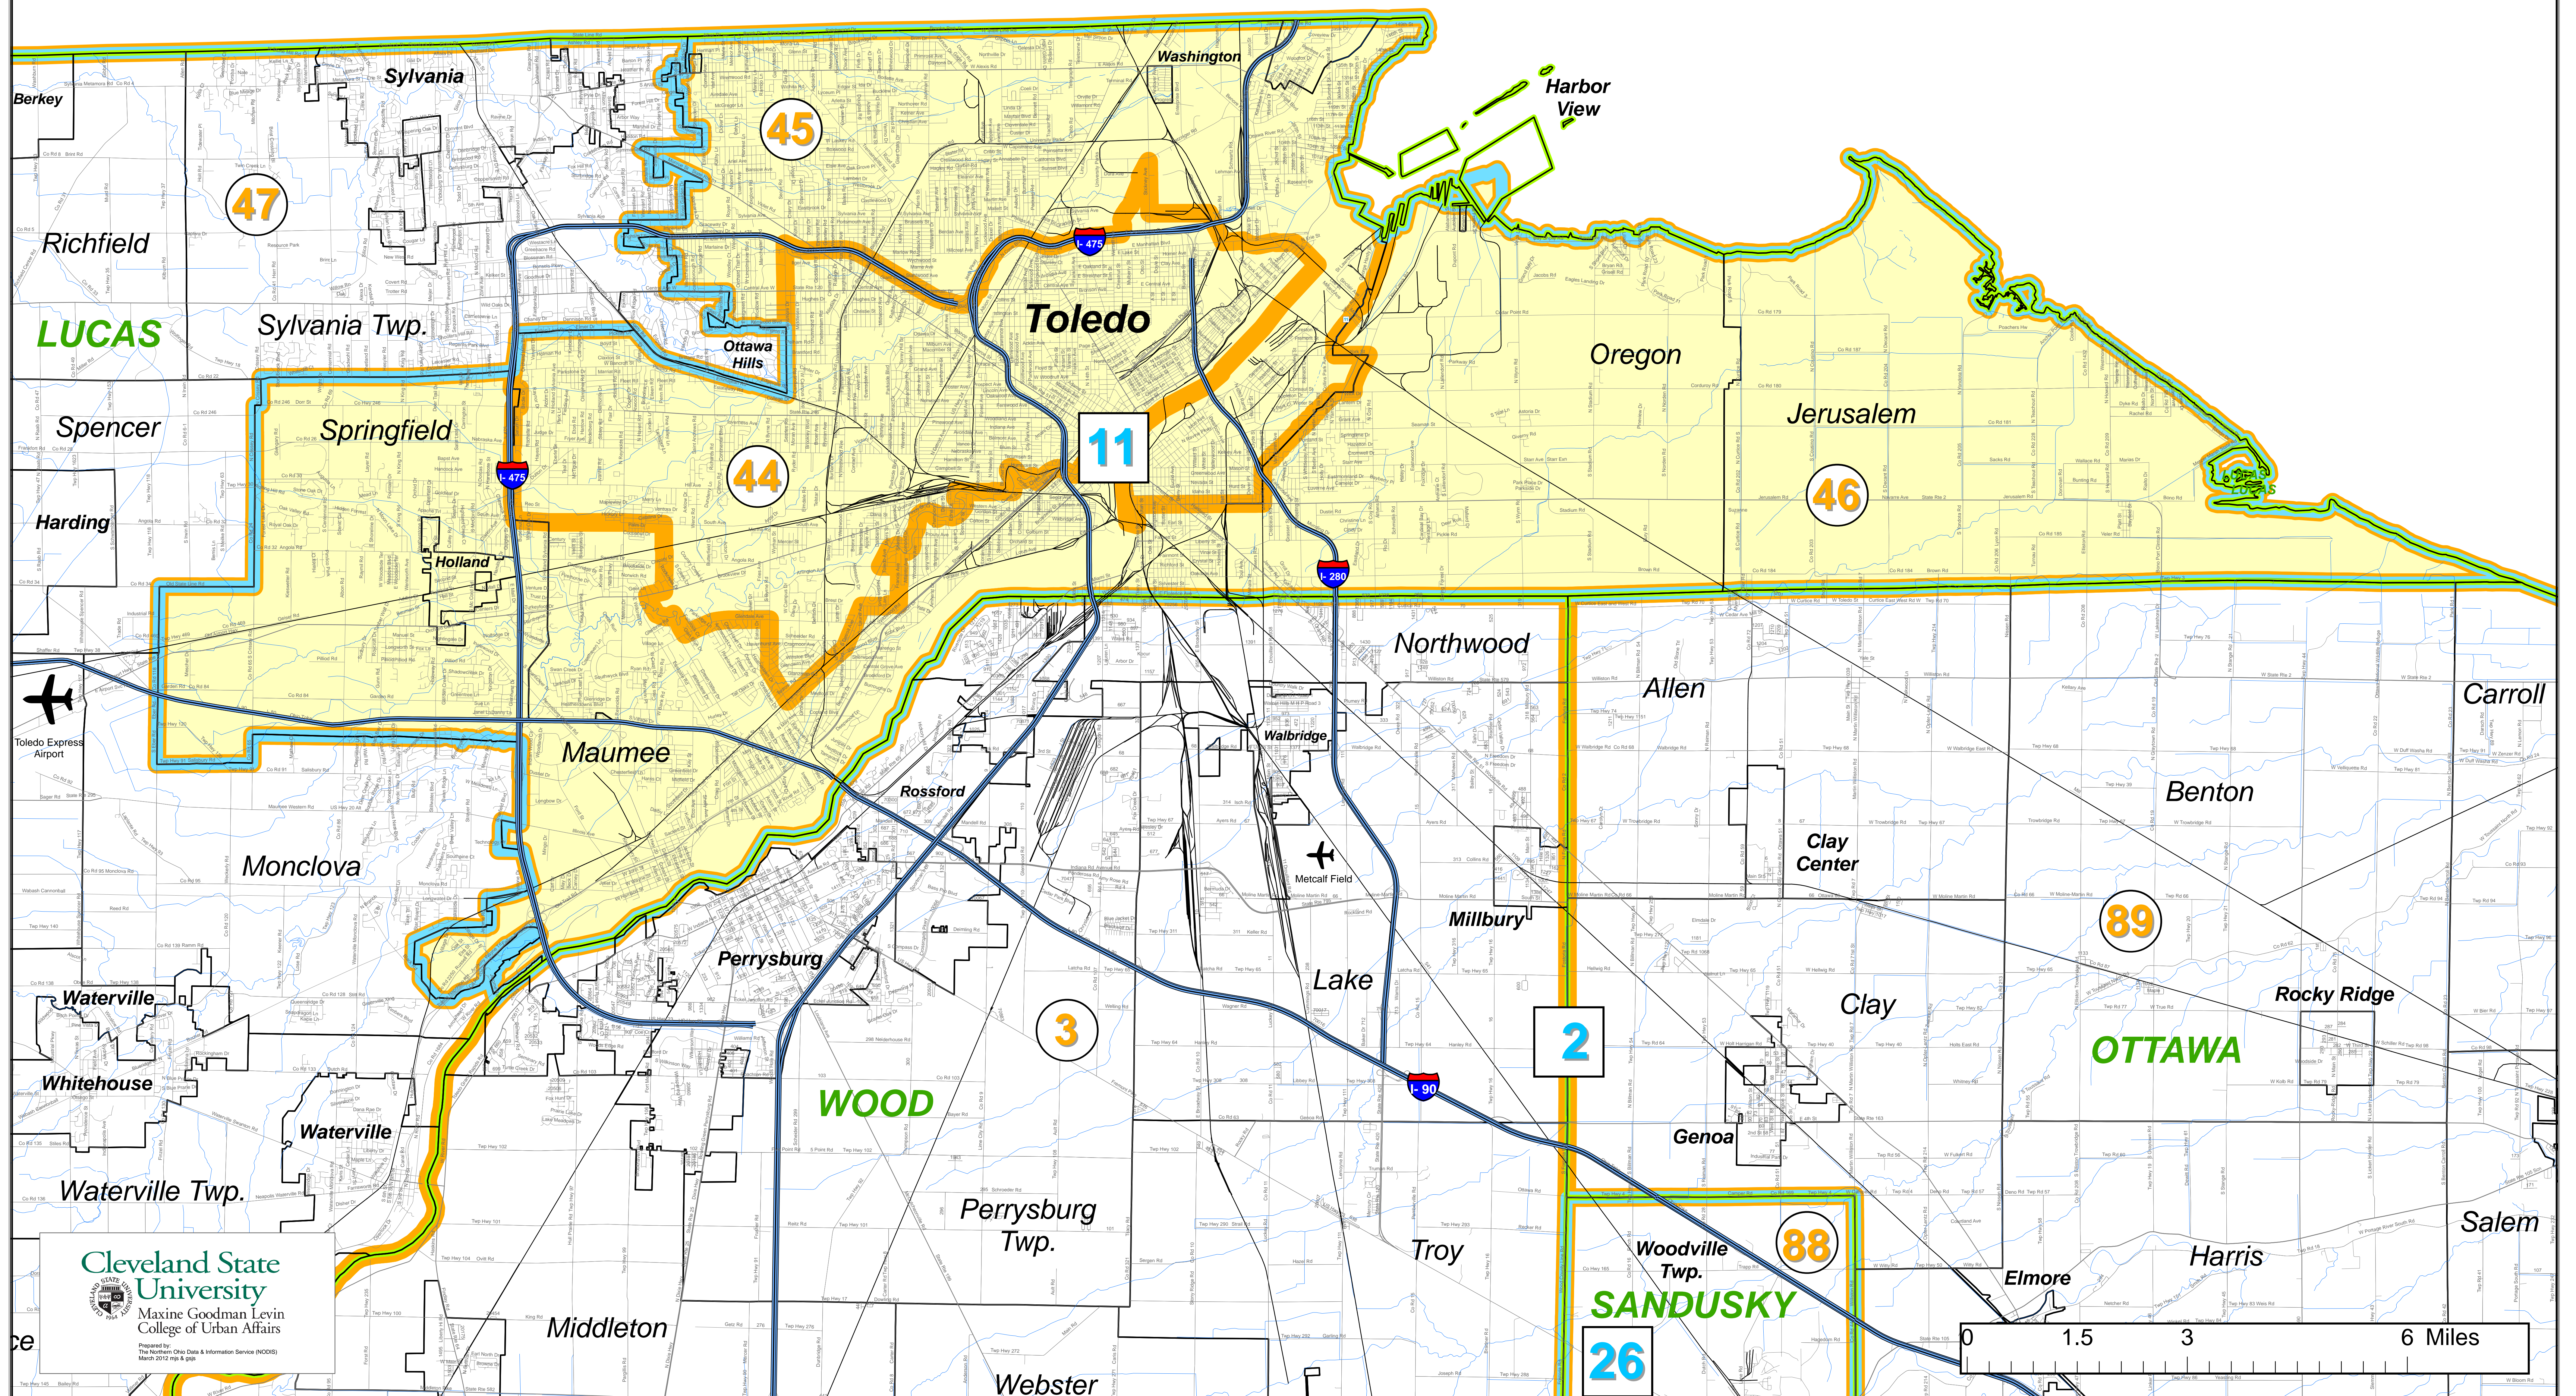

Ohio Senate District 11

- Municipality
- County
- Senate District
- House District

MICHIGAN

Lake Erie

Cleveland State University
Maxine Goodman Levin
College of Urban Affairs