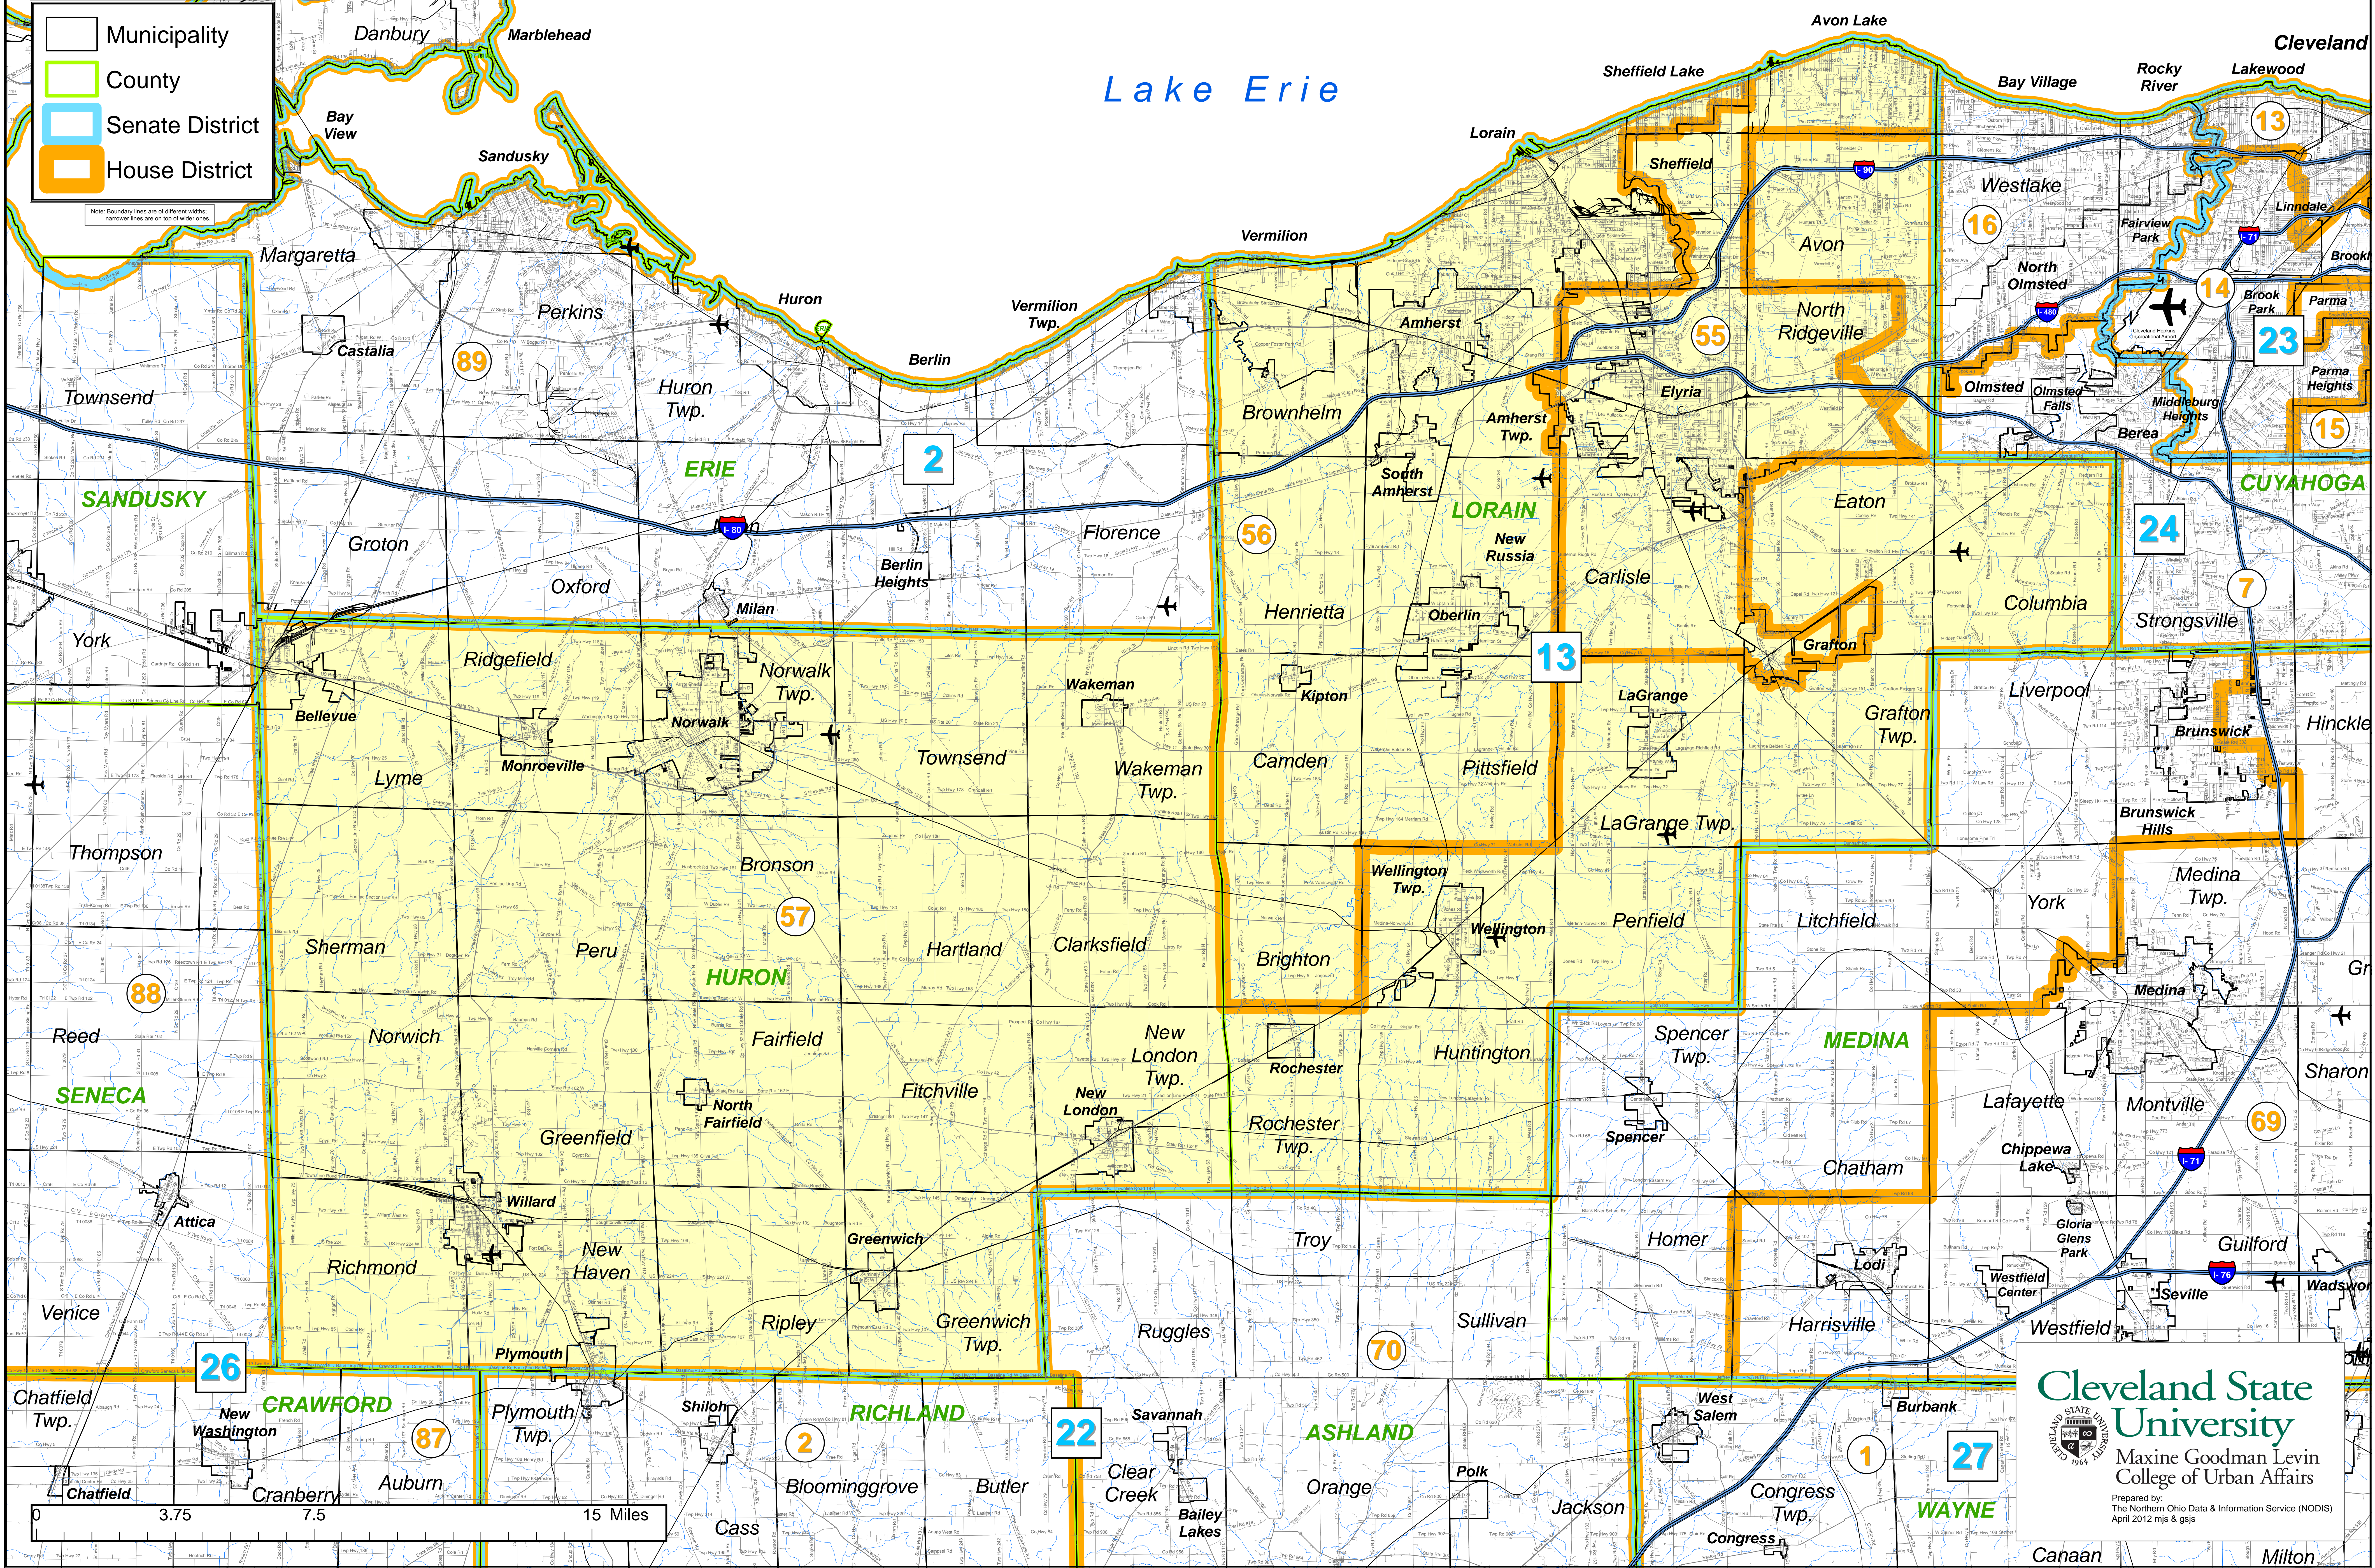

Ohio Senate District 13

- Municipality
- County
- Senate District
- House District

Cleveland State University
Maxine Goodman Levin College of Urban Affairs
Prepared by:
The Northern Ohio Data & Information Service (NODIS)
April 2012 mjs & gjs