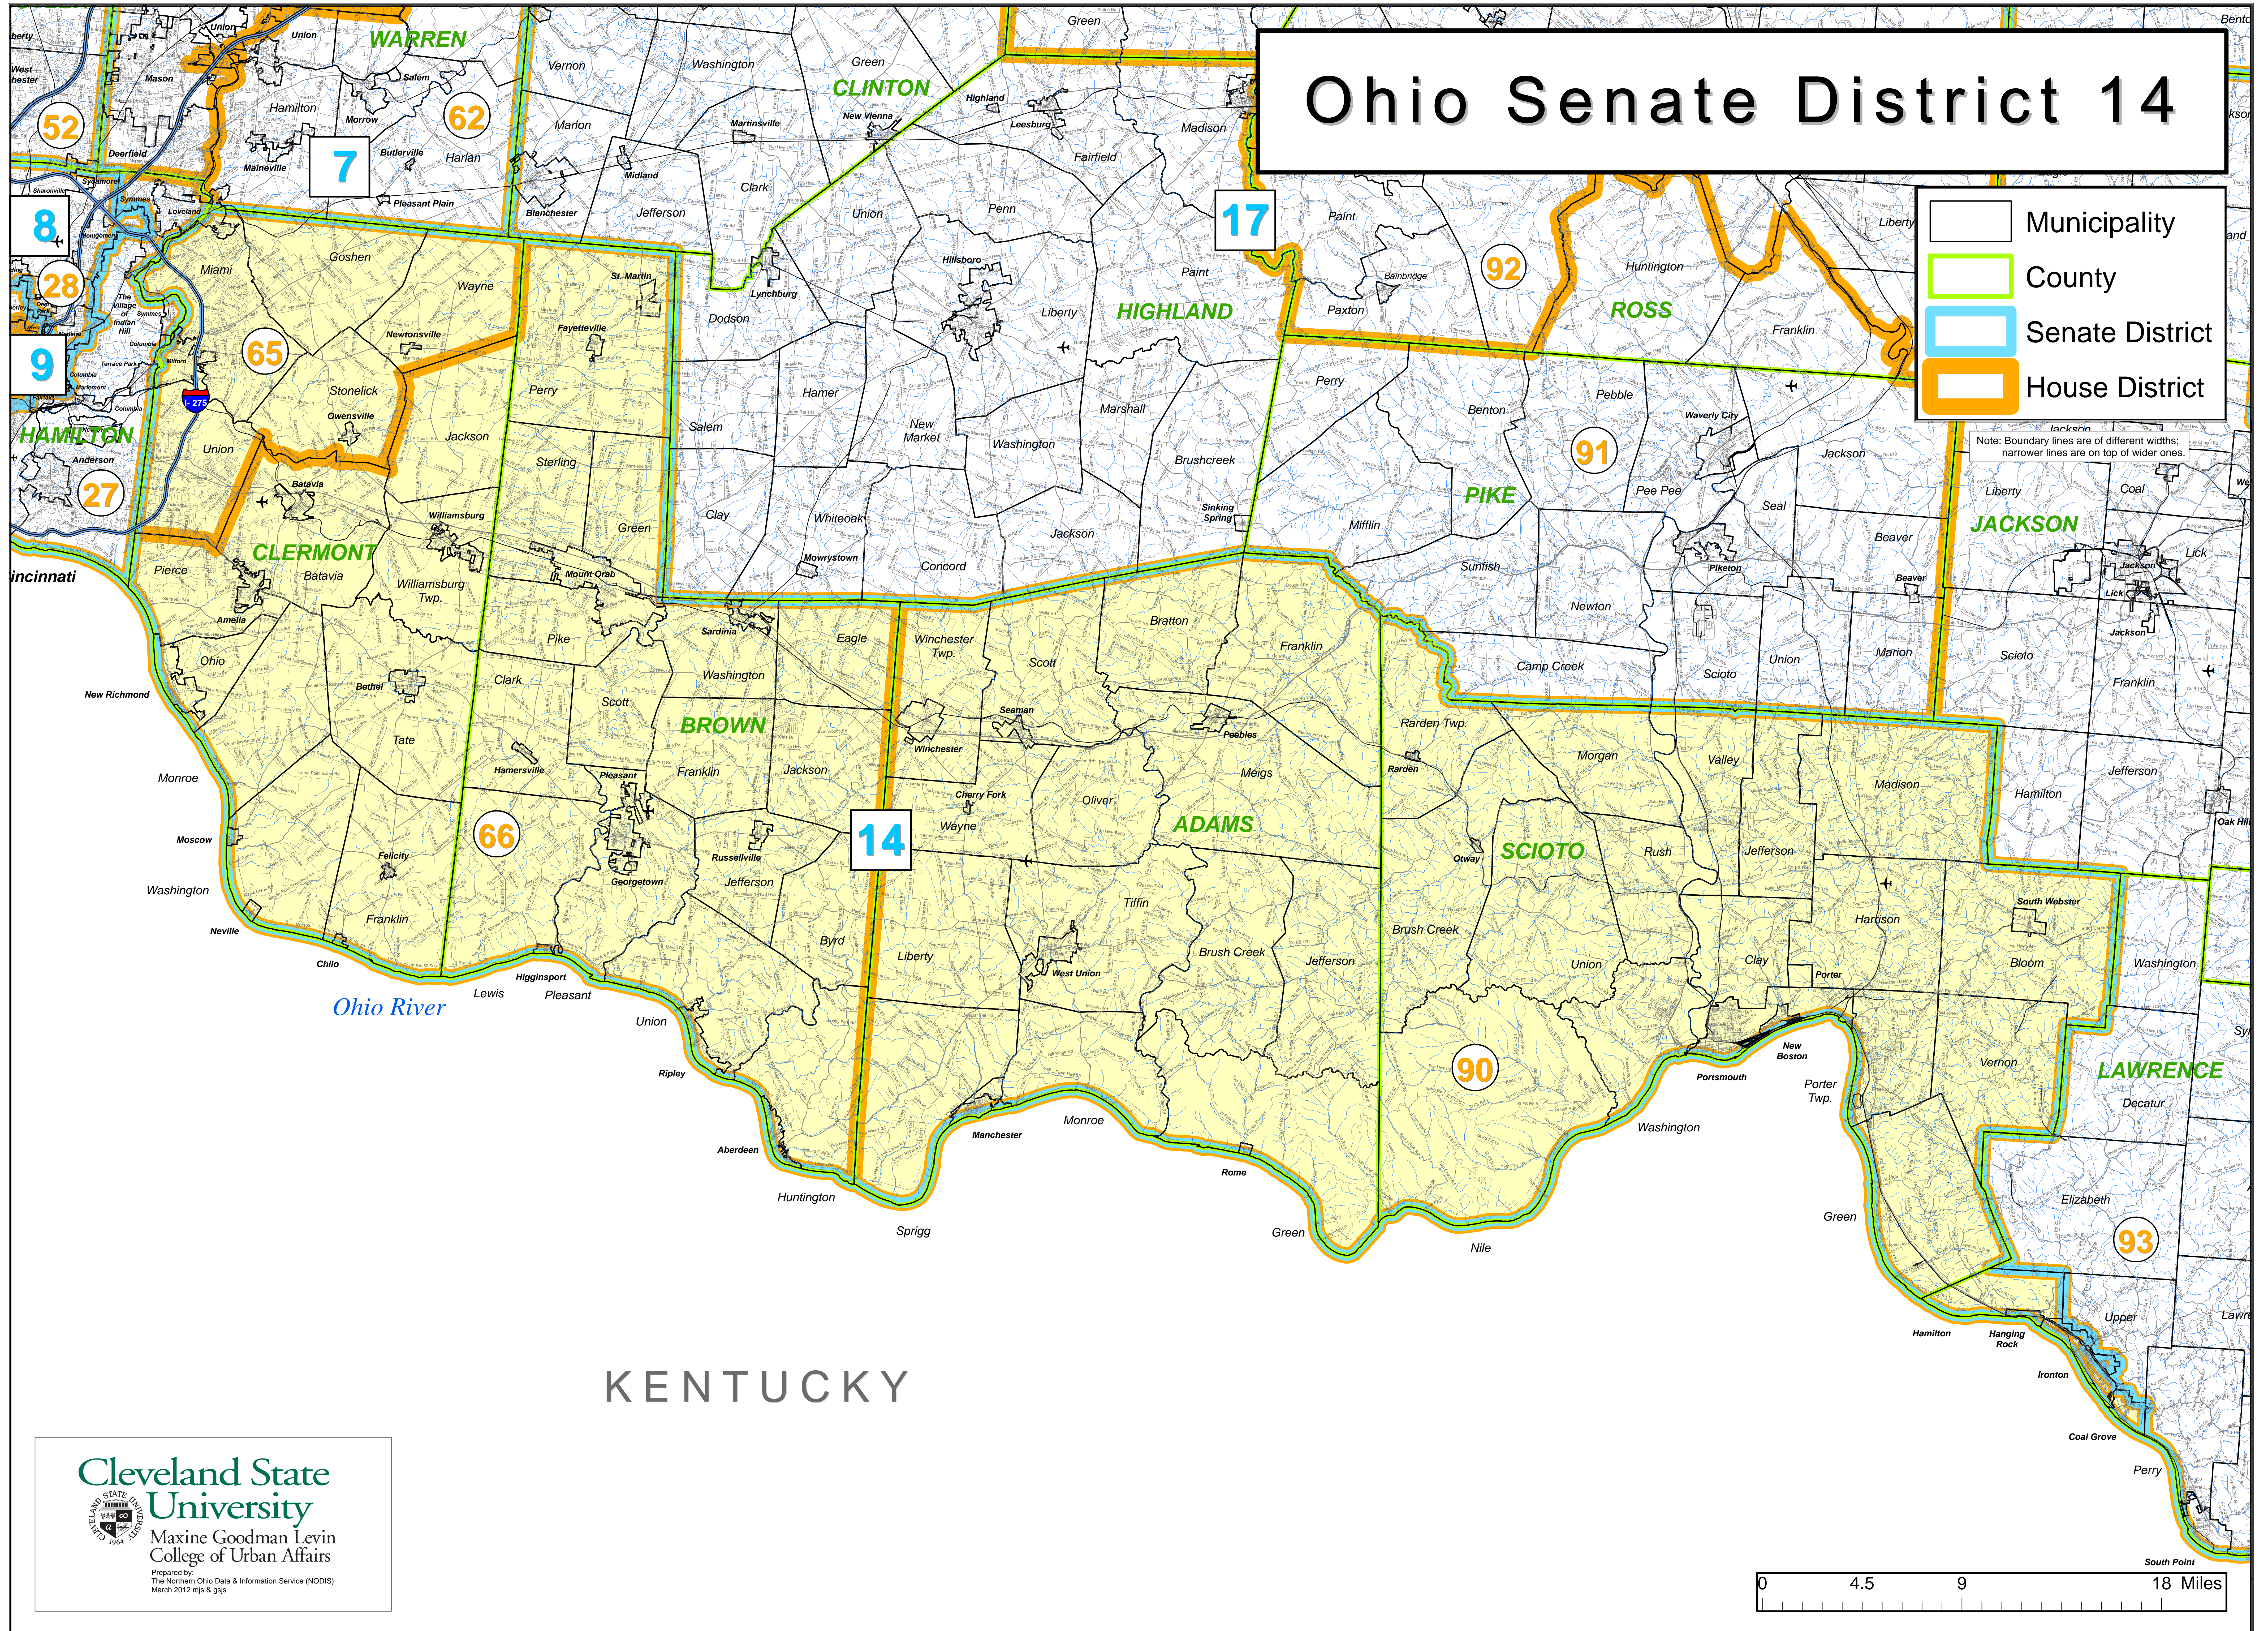

Ohio Senate District 14

Legend:

- Municipality (thin black line)
- County (green line)
- Senate District (blue line)
- House District (orange line)

Note: Boundary lines are of different widths; narrower lines are on top of wider ones.

KENTUCKY

Cleveland State University

Maxine Goodman Levin College of Urban Affairs