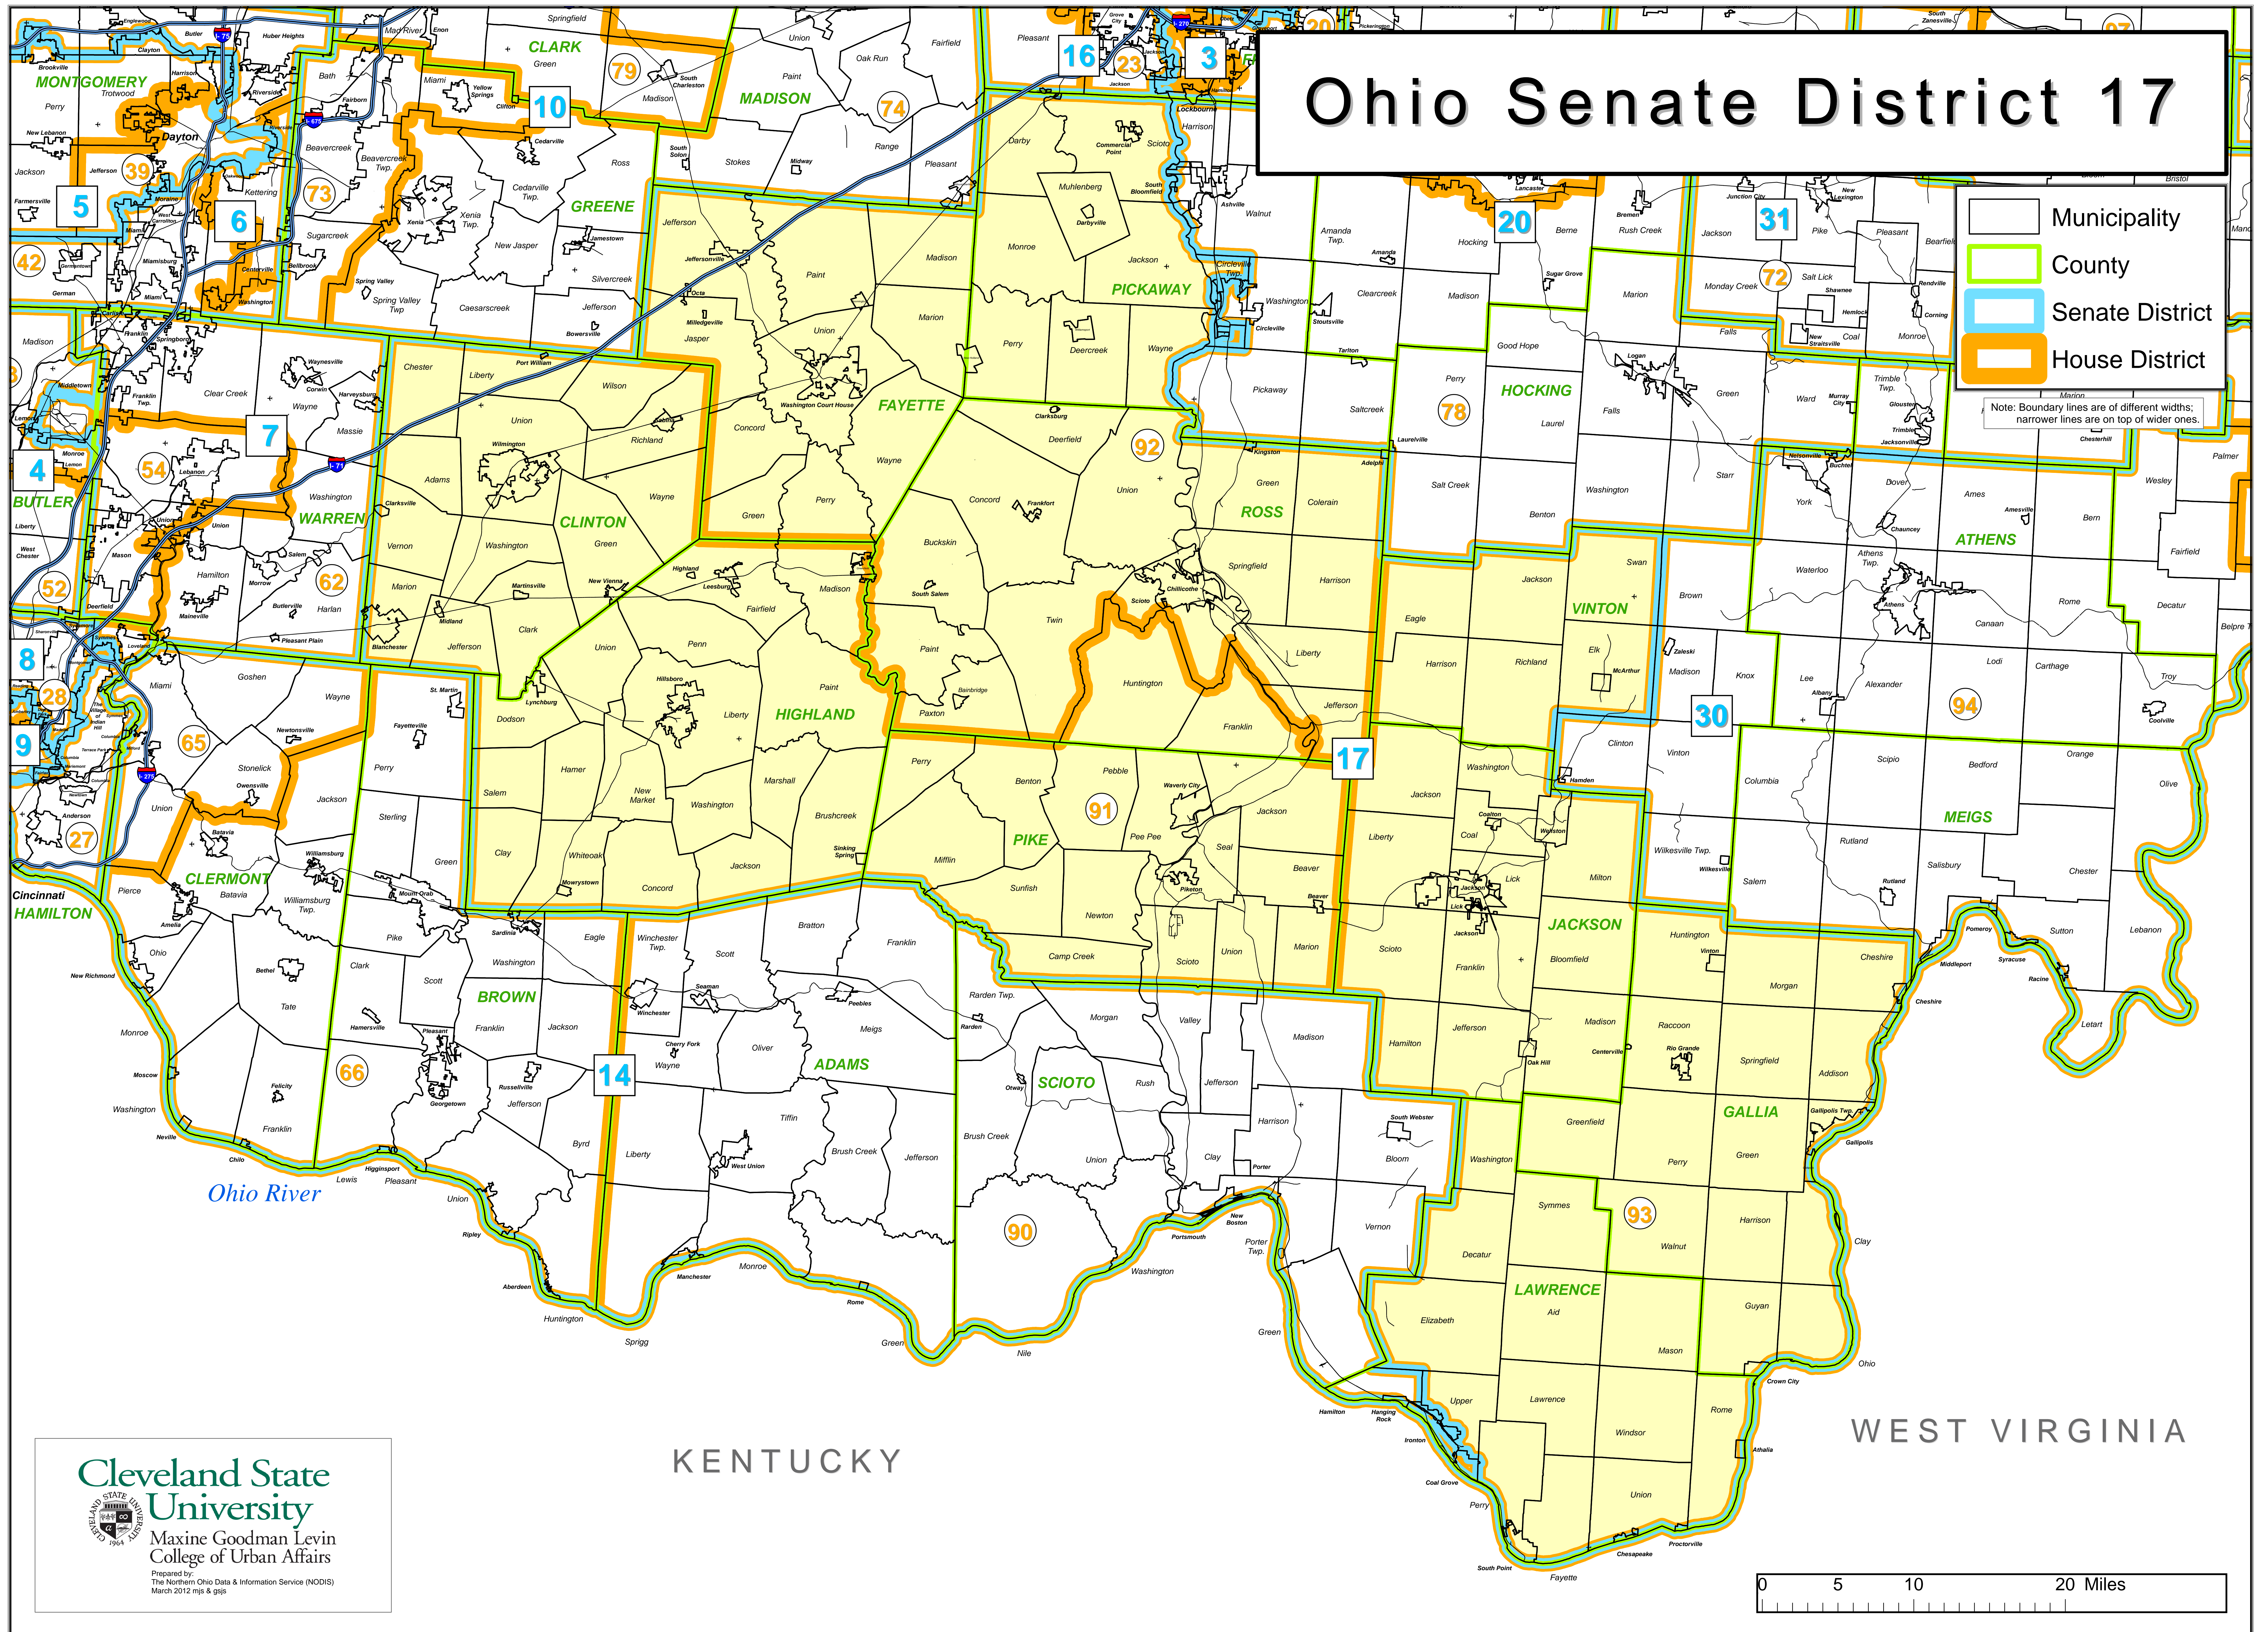

Ohio Senate District 17

- Municipality
- County
- Senate District
- House District

Note: Boundary lines are of different widths; narrower lines are on top of wider ones.

Cleveland State University
Maxine Goodman Levin College of Urban Affairs