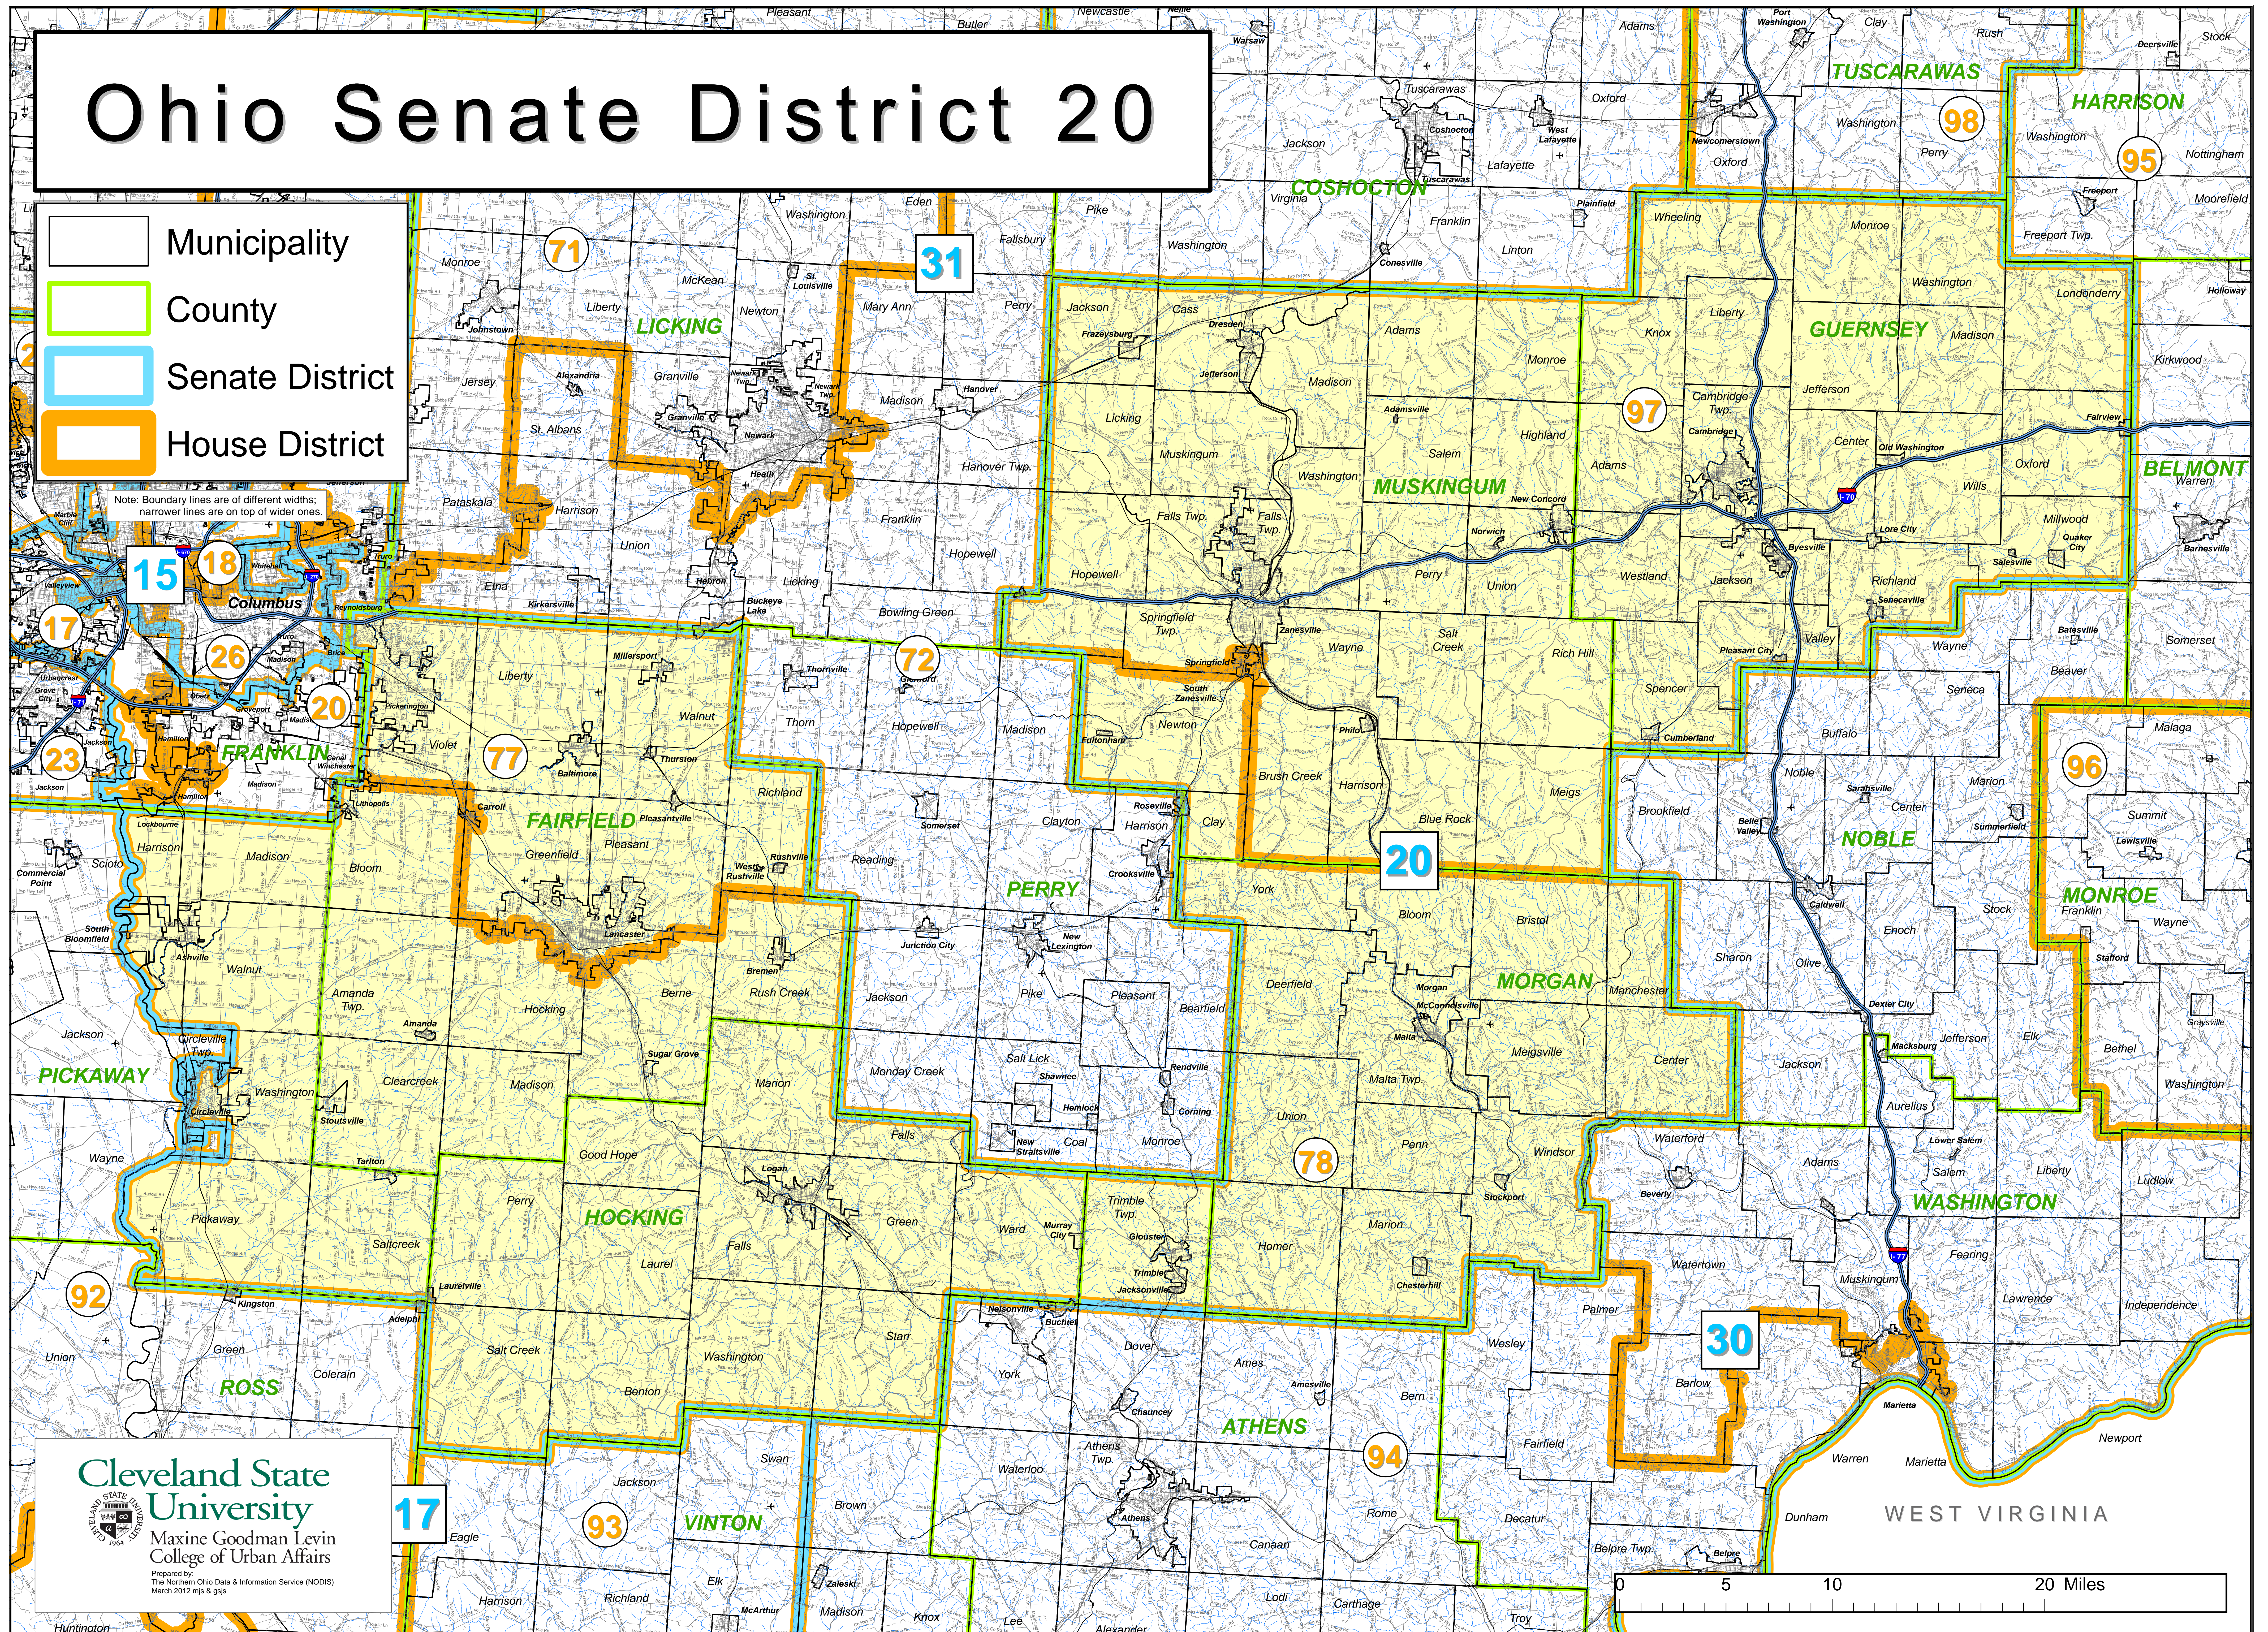

Ohio Senate District 20

- Municipality
- County
- Senate District
- House District

Cleveland State University
Maxine Goodman Levin College of Urban Affairs