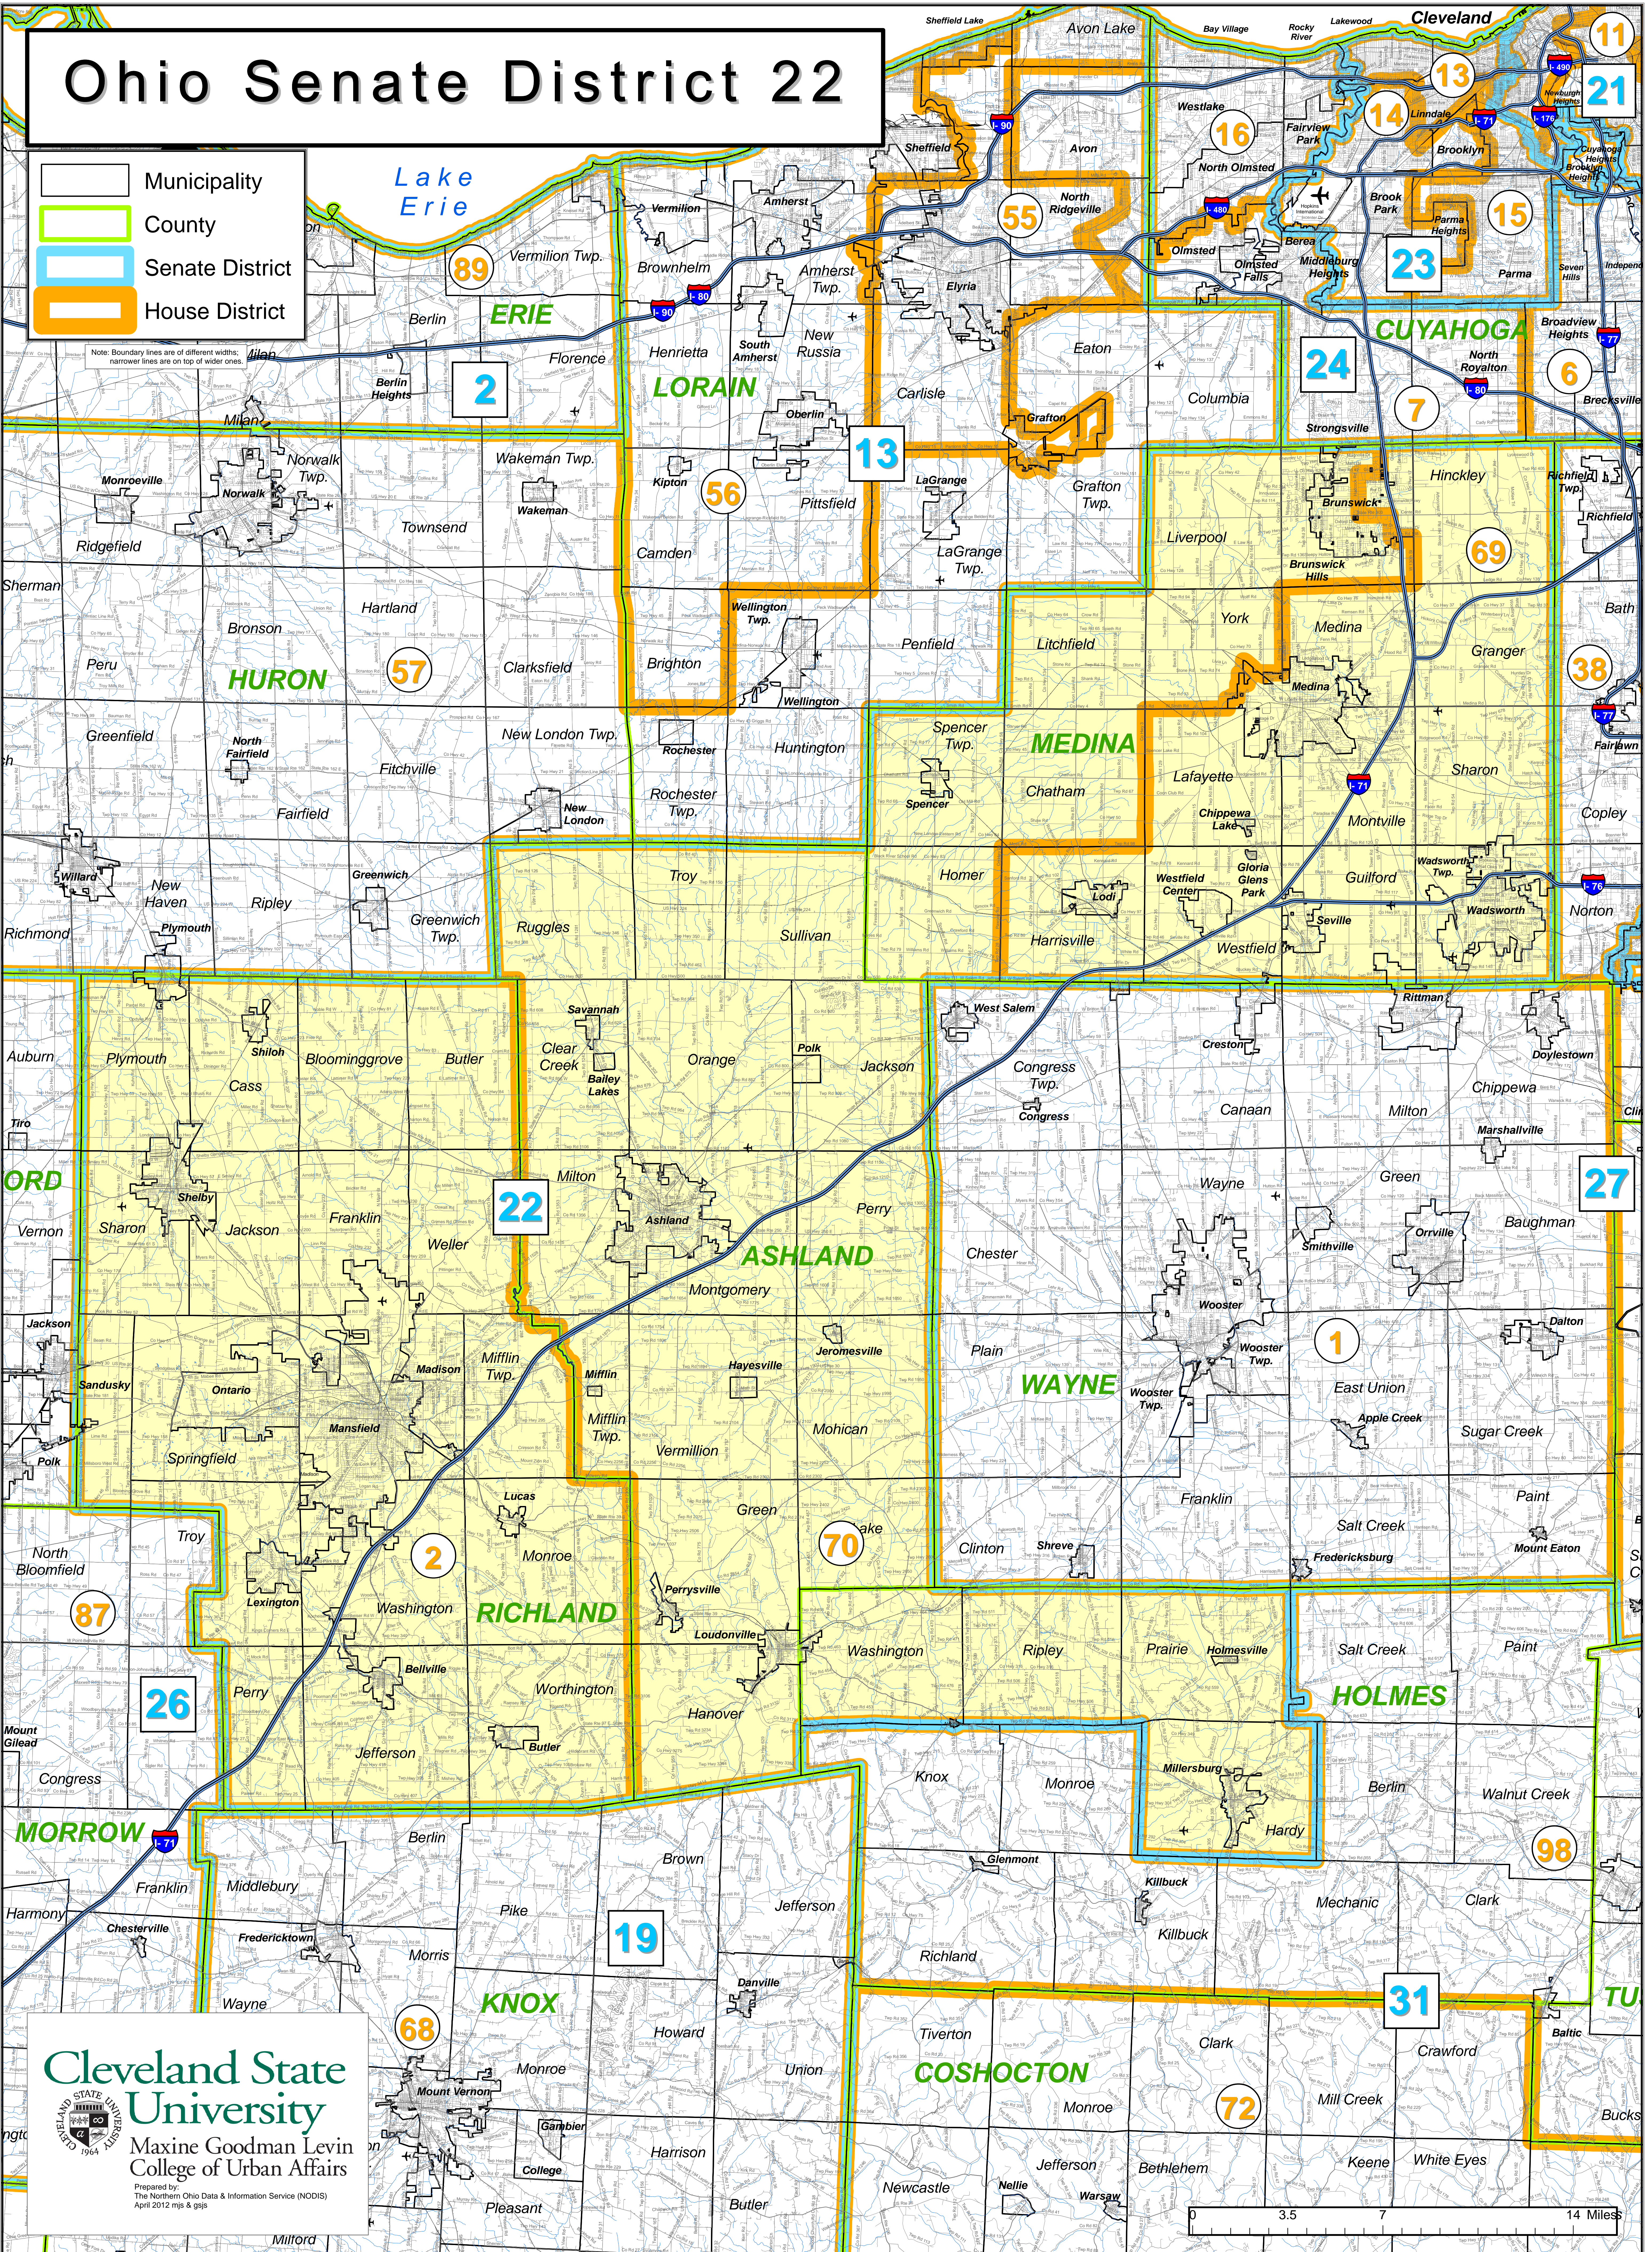

Ohio Senate District 22

- Municipality
- County
- Senate District
- House District

Cleveland State University
Maxine Goodman Levin College of Urban Affairs
Prepared by:
The Northern Ohio Data & Information Service (NODIS)
April 2012 mjs & gjs