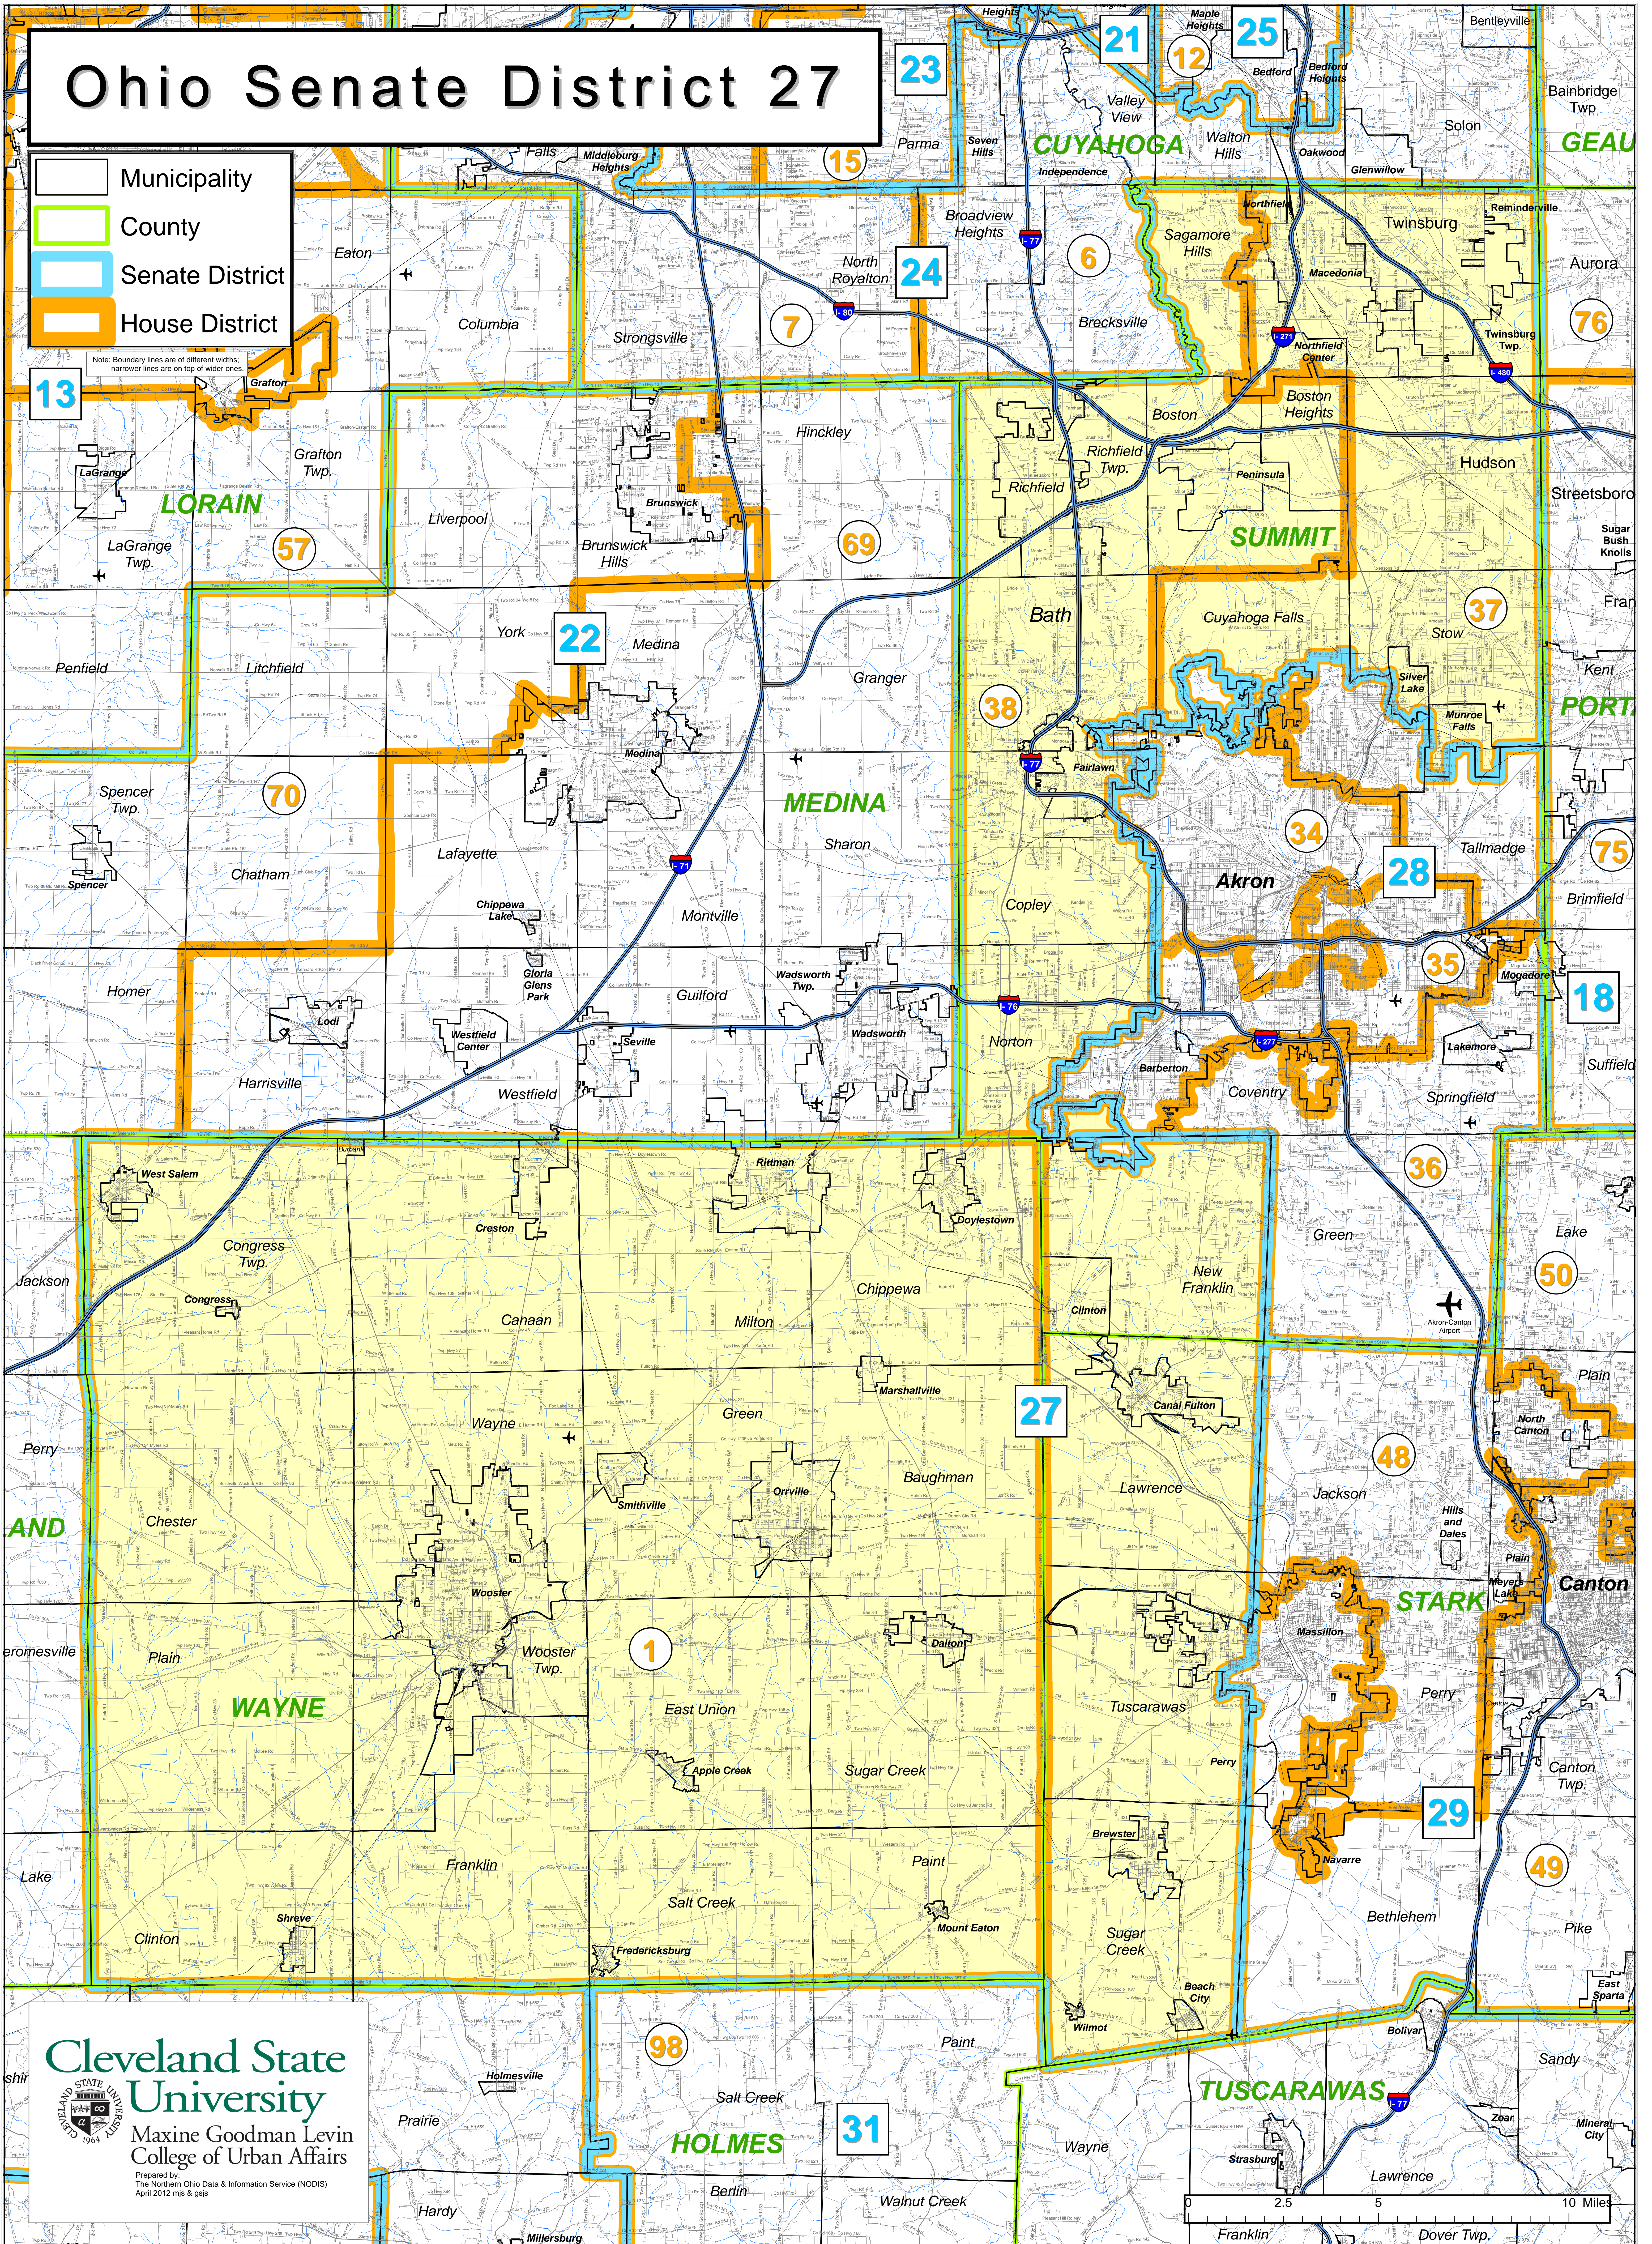

Ohio Senate District 27

- Municipality
- County
- Senate District
- House District

Cleveland State University
Maxine Goodman Levin
College of Urban Affairs
Prepared by:
The Northern Ohio Data & Information Service (NODIS)
April 2012 mps & gsis